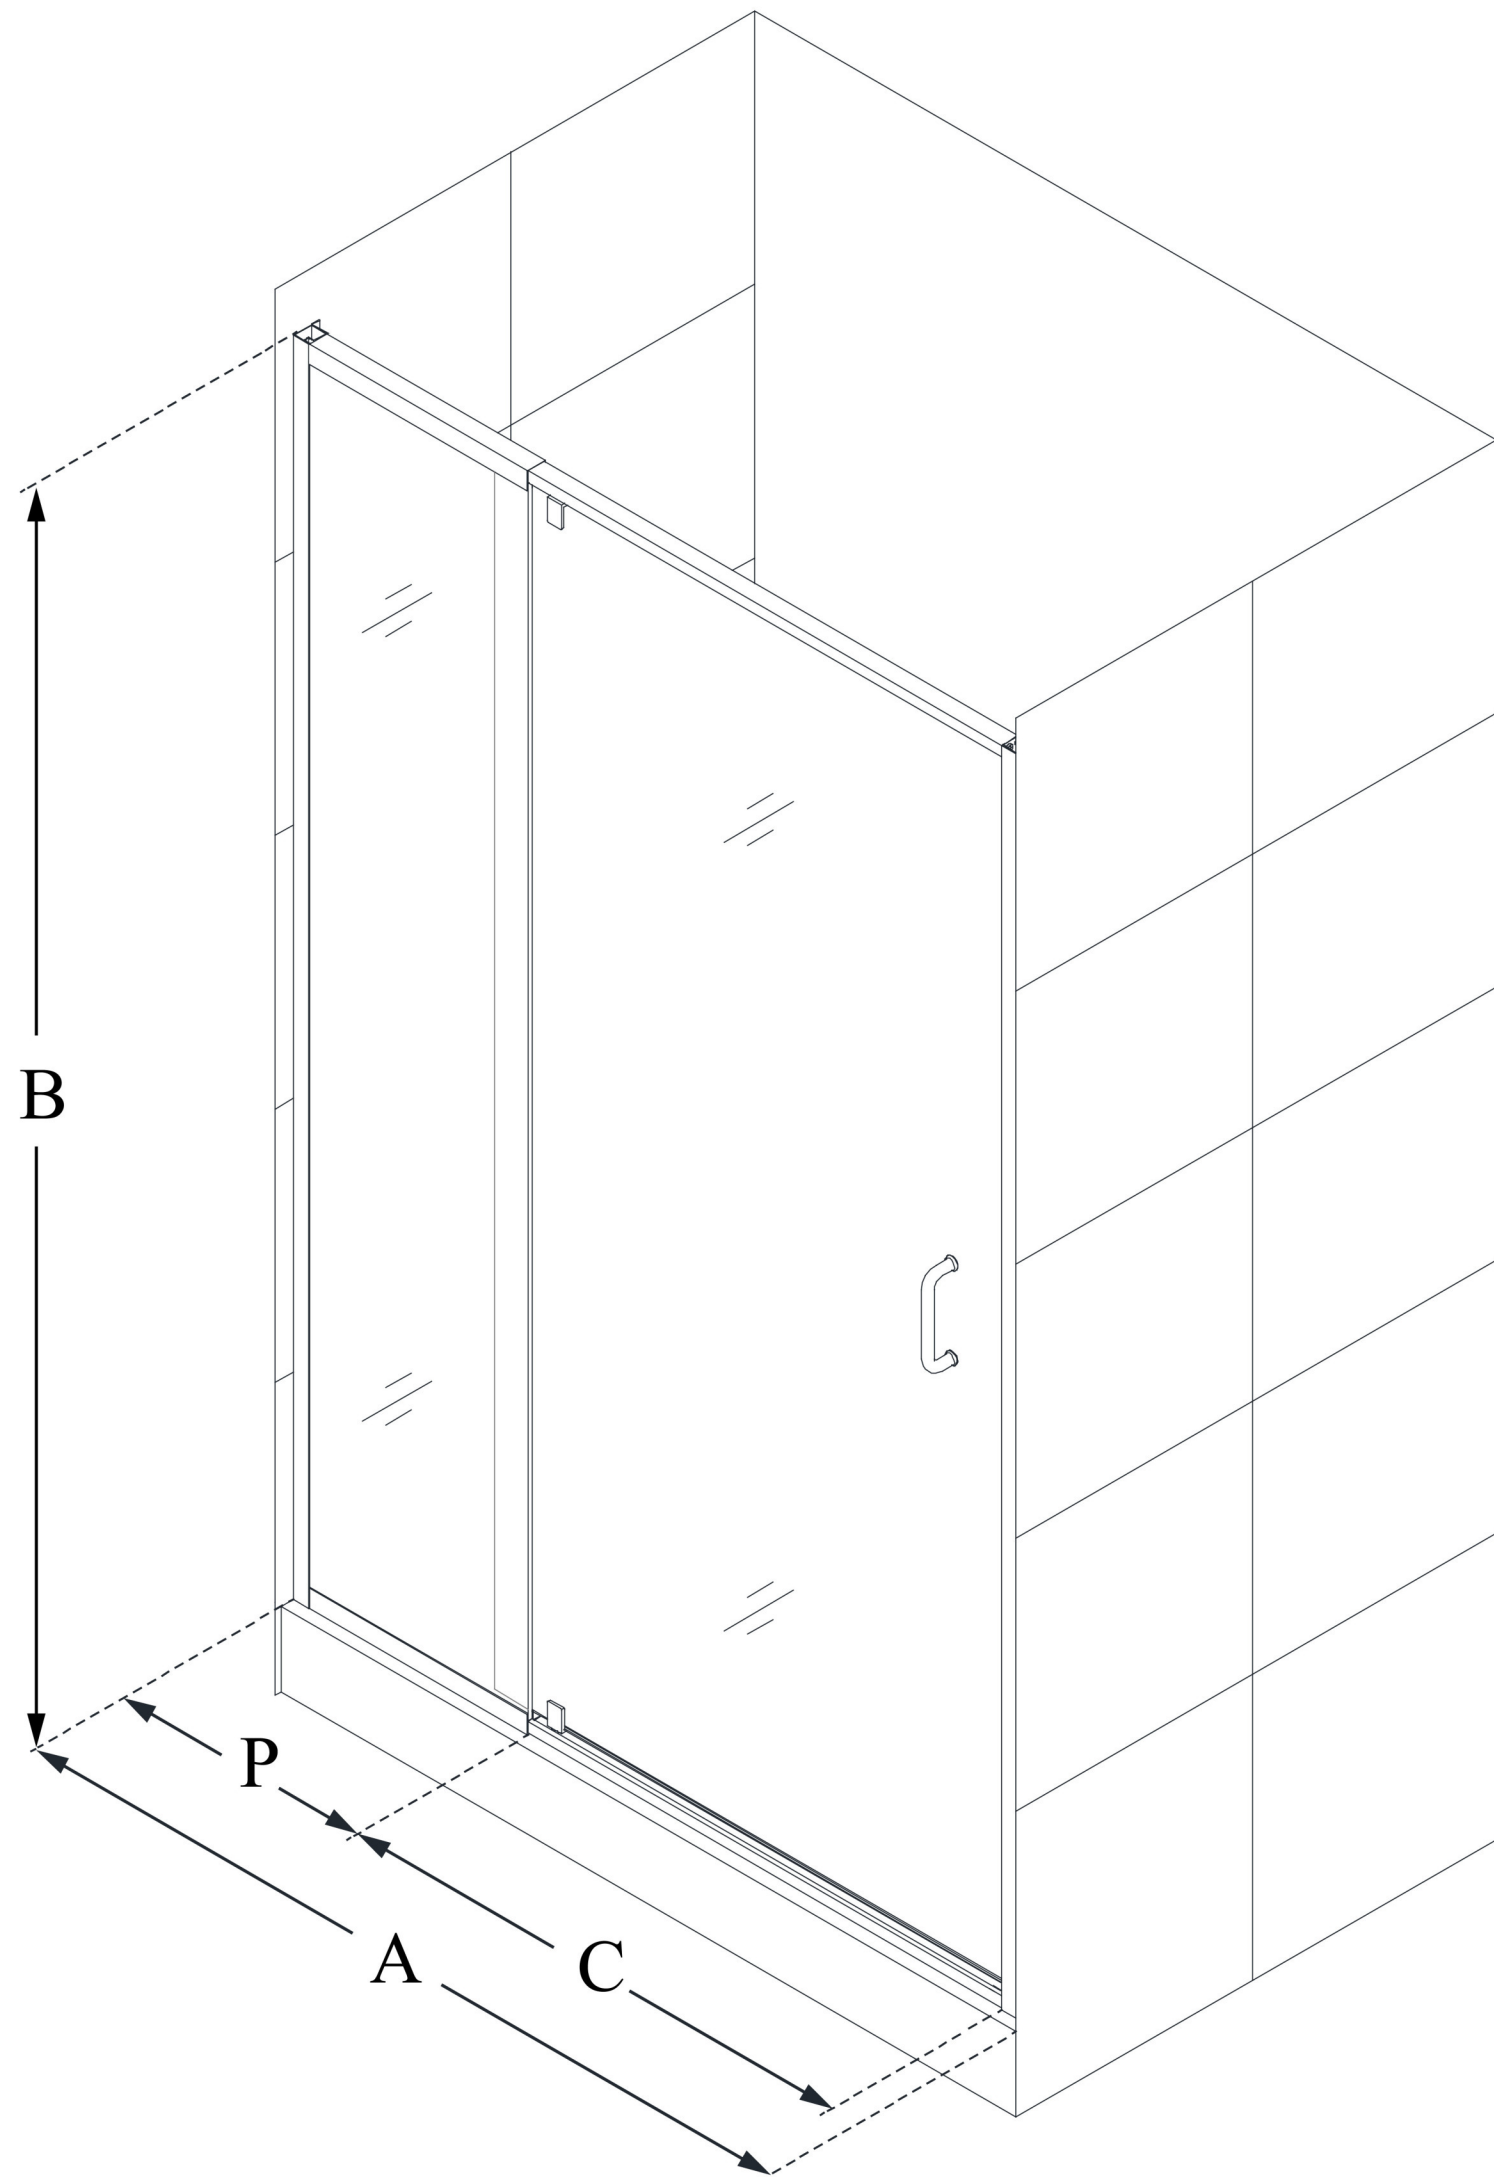

# FLEX

DreamLine Flex 32-36 in. W x 72 in.  
H Frameless Pivot Shower Door

**PIVOT DOOR**

## CONFIGURATION DIMENSIONS:

**A: 32 - 36 in.**

MODEL WIDTH

**B: 72 in.**

MODEL HEIGHT

**C: 22 7/8 in.**

ACCESS WIDTH

**D: 28 1/2 in.**

DOOR WIDTH

**P: 6 9/16 in.**

PIVOT PANEL WIDTH

DreamLine reserves the right to update or modify the hardware or materials pictured without prior notice for the purpose of product improvement and customer satisfaction.