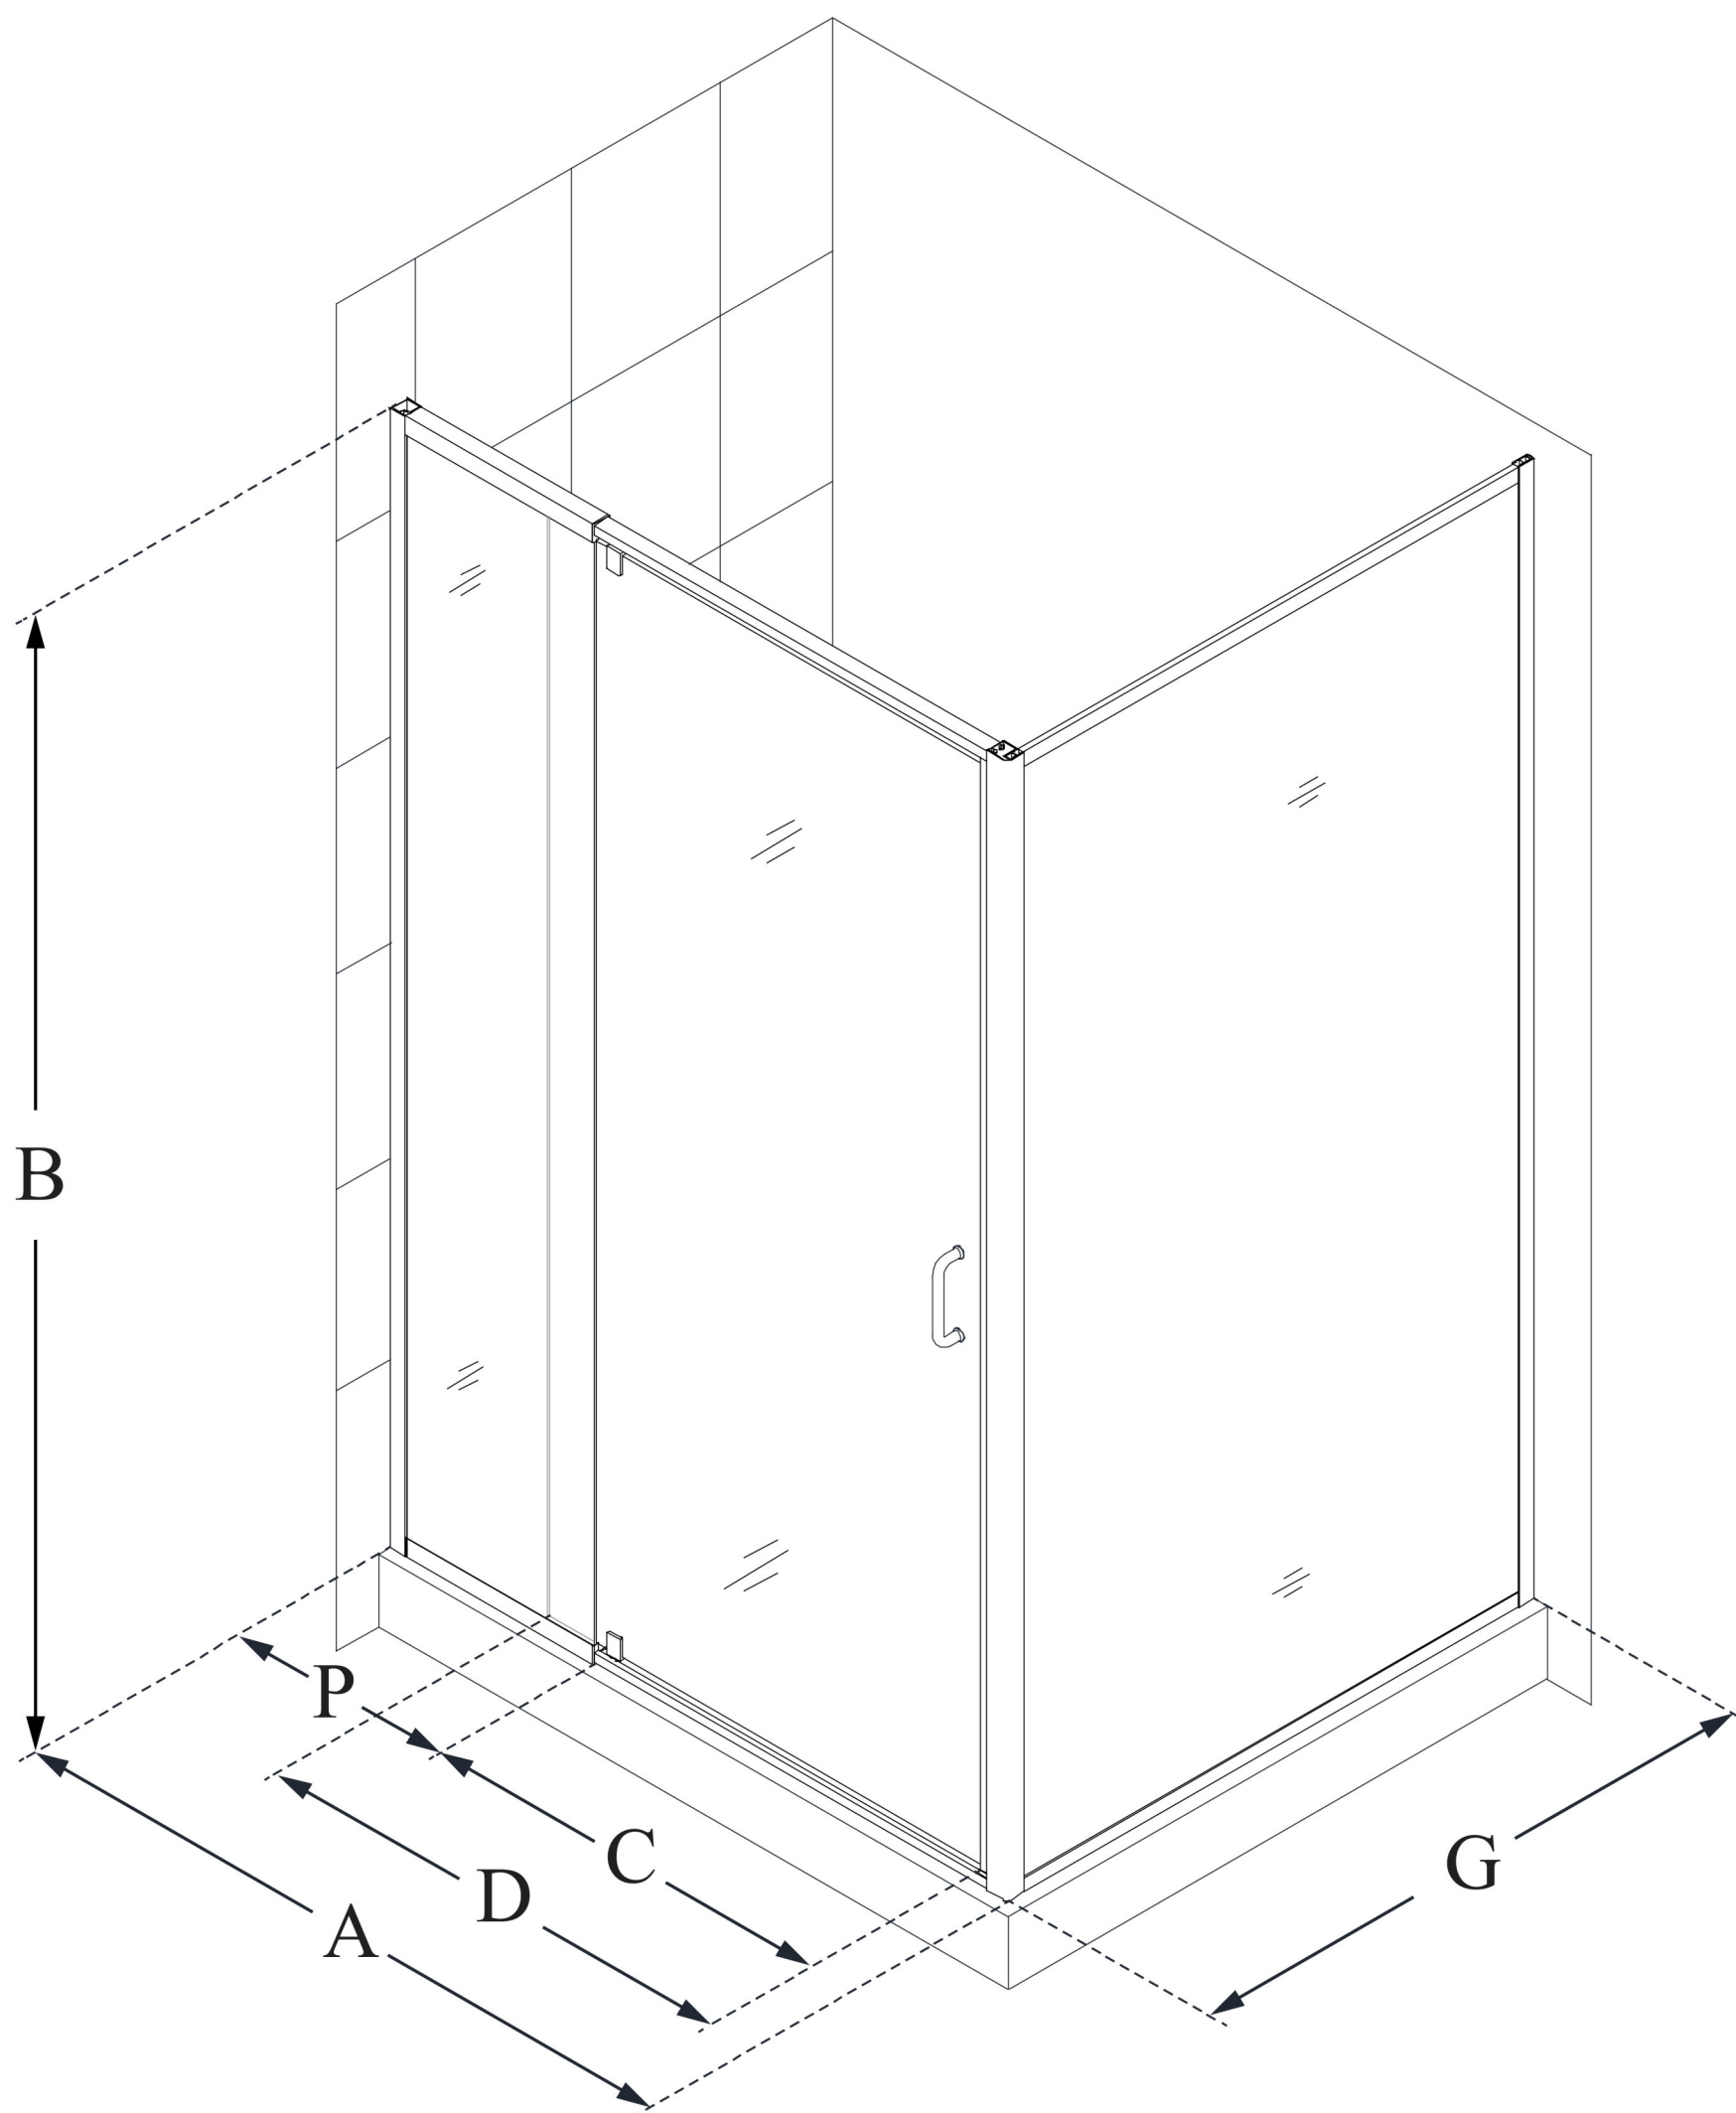

## FLEX

DreamLine Flex 30 1/2 in. D x 28-32 in. W x 72 in. H Frameless Pivot Shower Enclosure

**PIVOT DOOR**

### CONFIGURATION DIMENSIONS:

**A: 28 7/16 - 32 7/16 in.**

MODEL WIDTH

**B: 72 in.**

MODEL HEIGHT

**C: 18 7/8 in.**

ACCESS WIDTH

**D: 24 1/2 in.**

DOOR WIDTH

**G: 30 1/2 in.**

RETURN PANEL WIDTH

**P: 6 9/16 in.**

PIVOT PANEL WIDTH

DreamLine reserves the right to update or modify the hardware or materials pictured without prior notice for the purpose of product improvement and customer satisfaction.