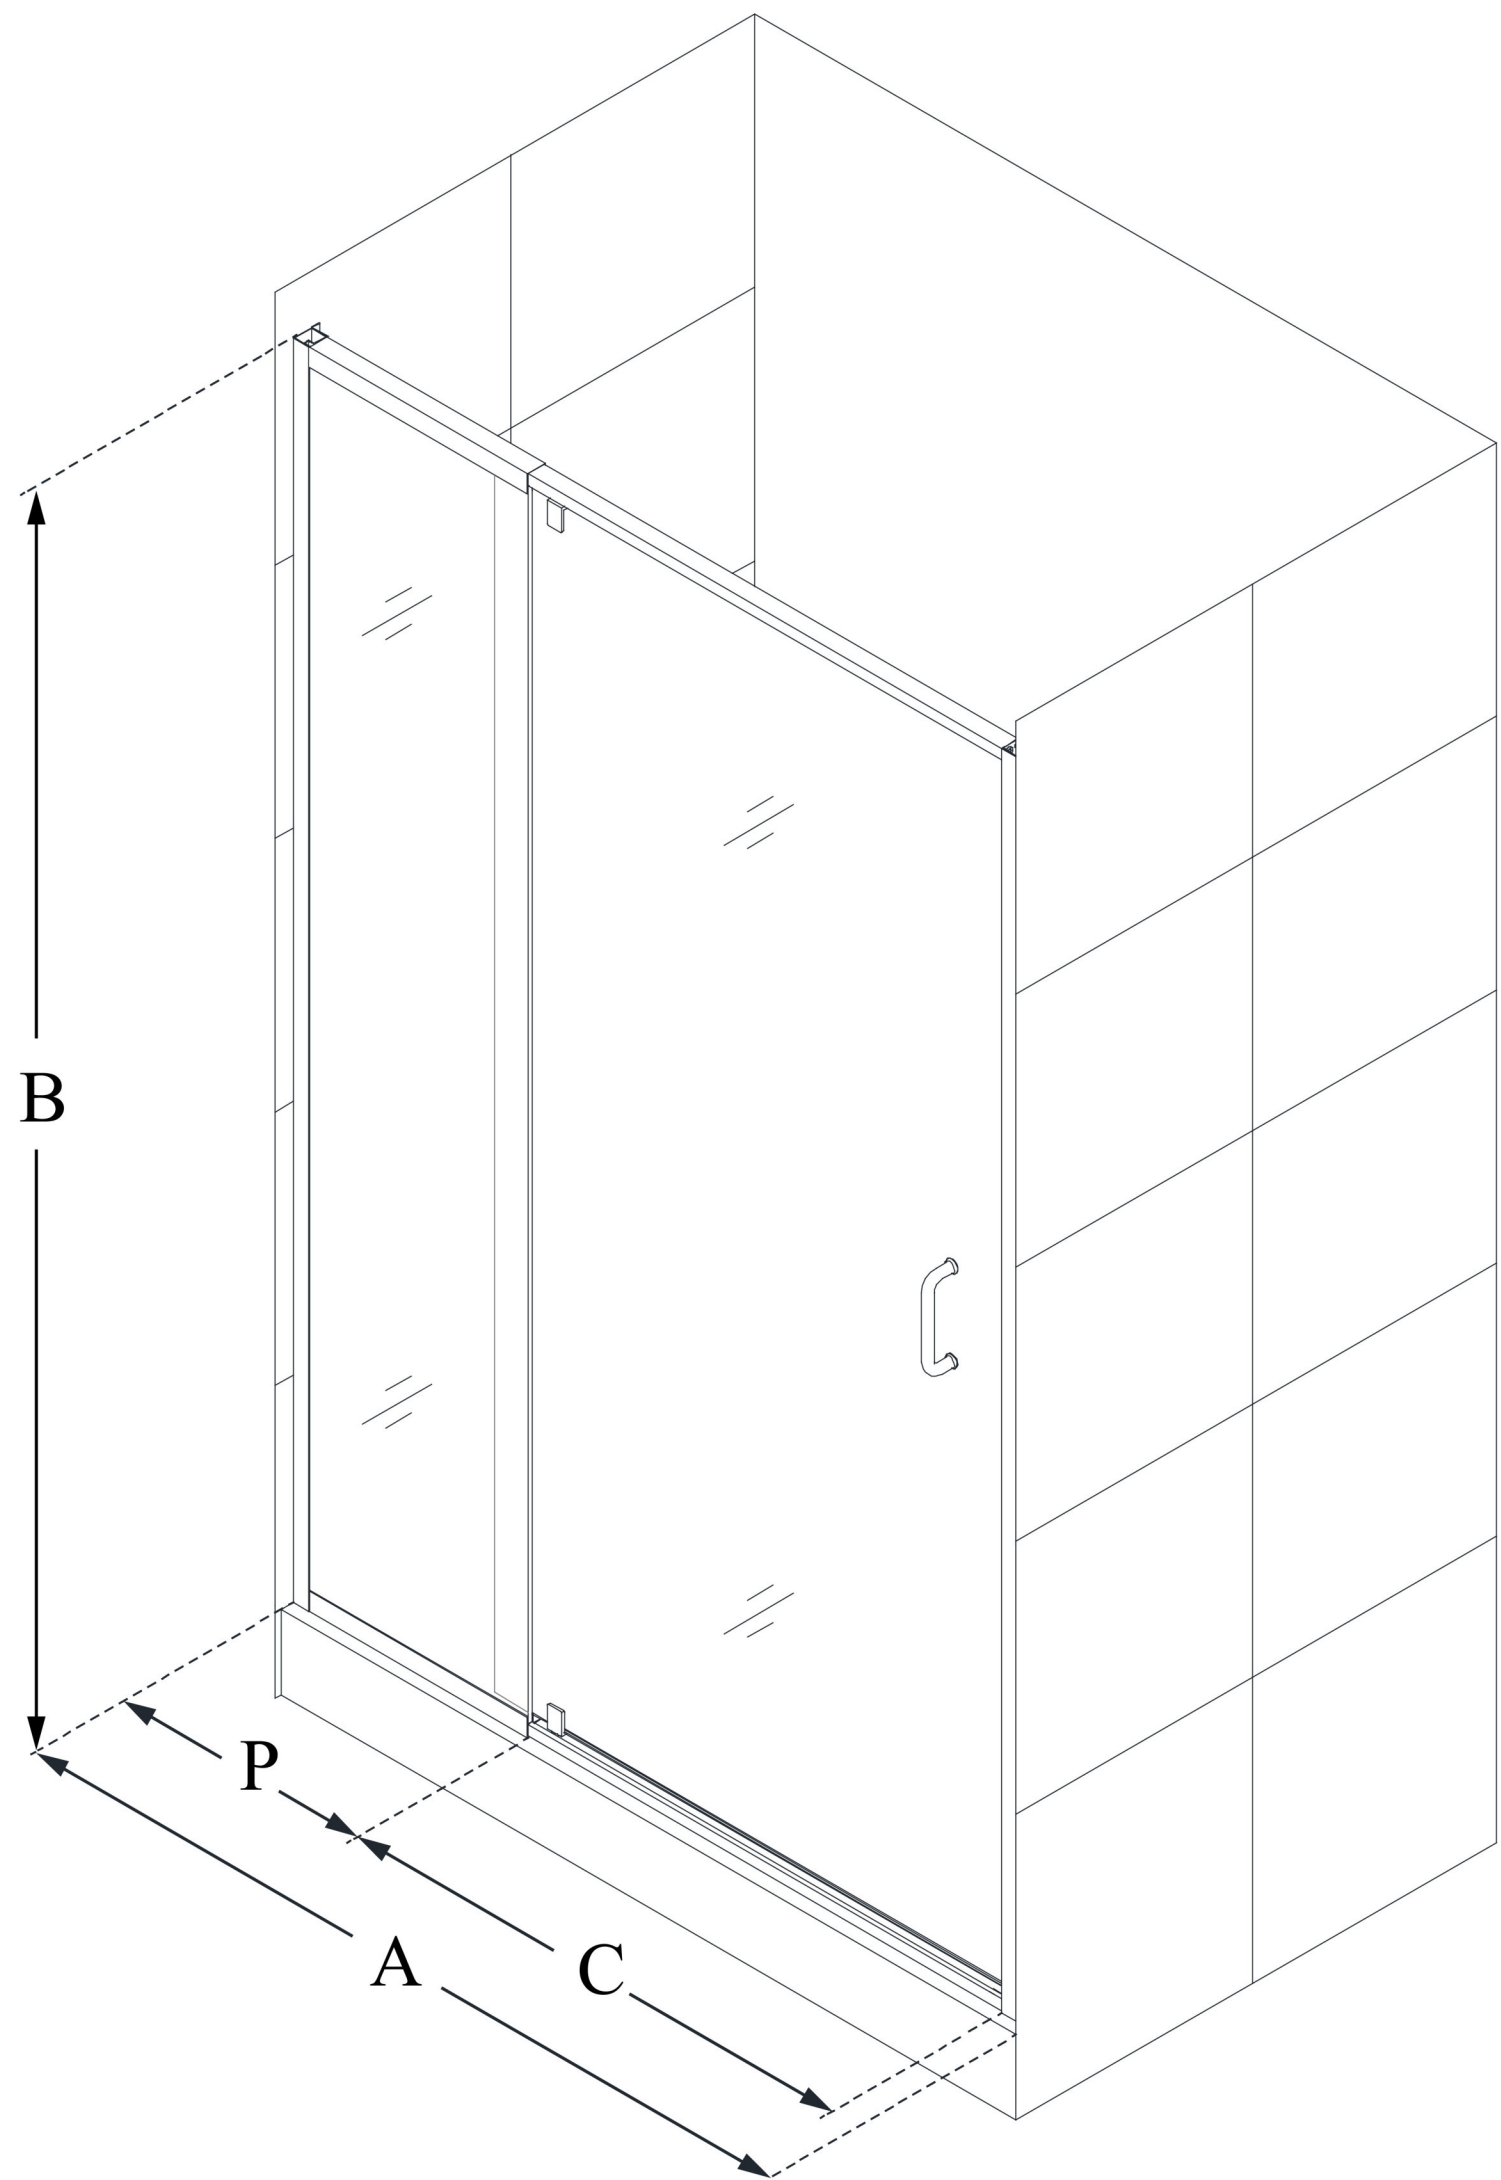

# FLEX

DreamLine Flex 28-32 in. W x 72 in.  
H Frameless Pivot Shower Door

**PIVOT DOOR**

## CONFIGURATION DIMENSIONS:

**A: 28 - 32 in.**

MODEL WIDTH

**B: 72 in.**

MODEL HEIGHT

**C: 18 7/8 in.**

ACCESS WIDTH

**D: 24 1/2 in.**

DOOR WIDTH

**P: 6 9/16 in.**

PIVOT PANEL WIDTH

DreamLine reserves the right to update or modify the hardware or materials pictured without prior notice for the purpose of product improvement and customer satisfaction.