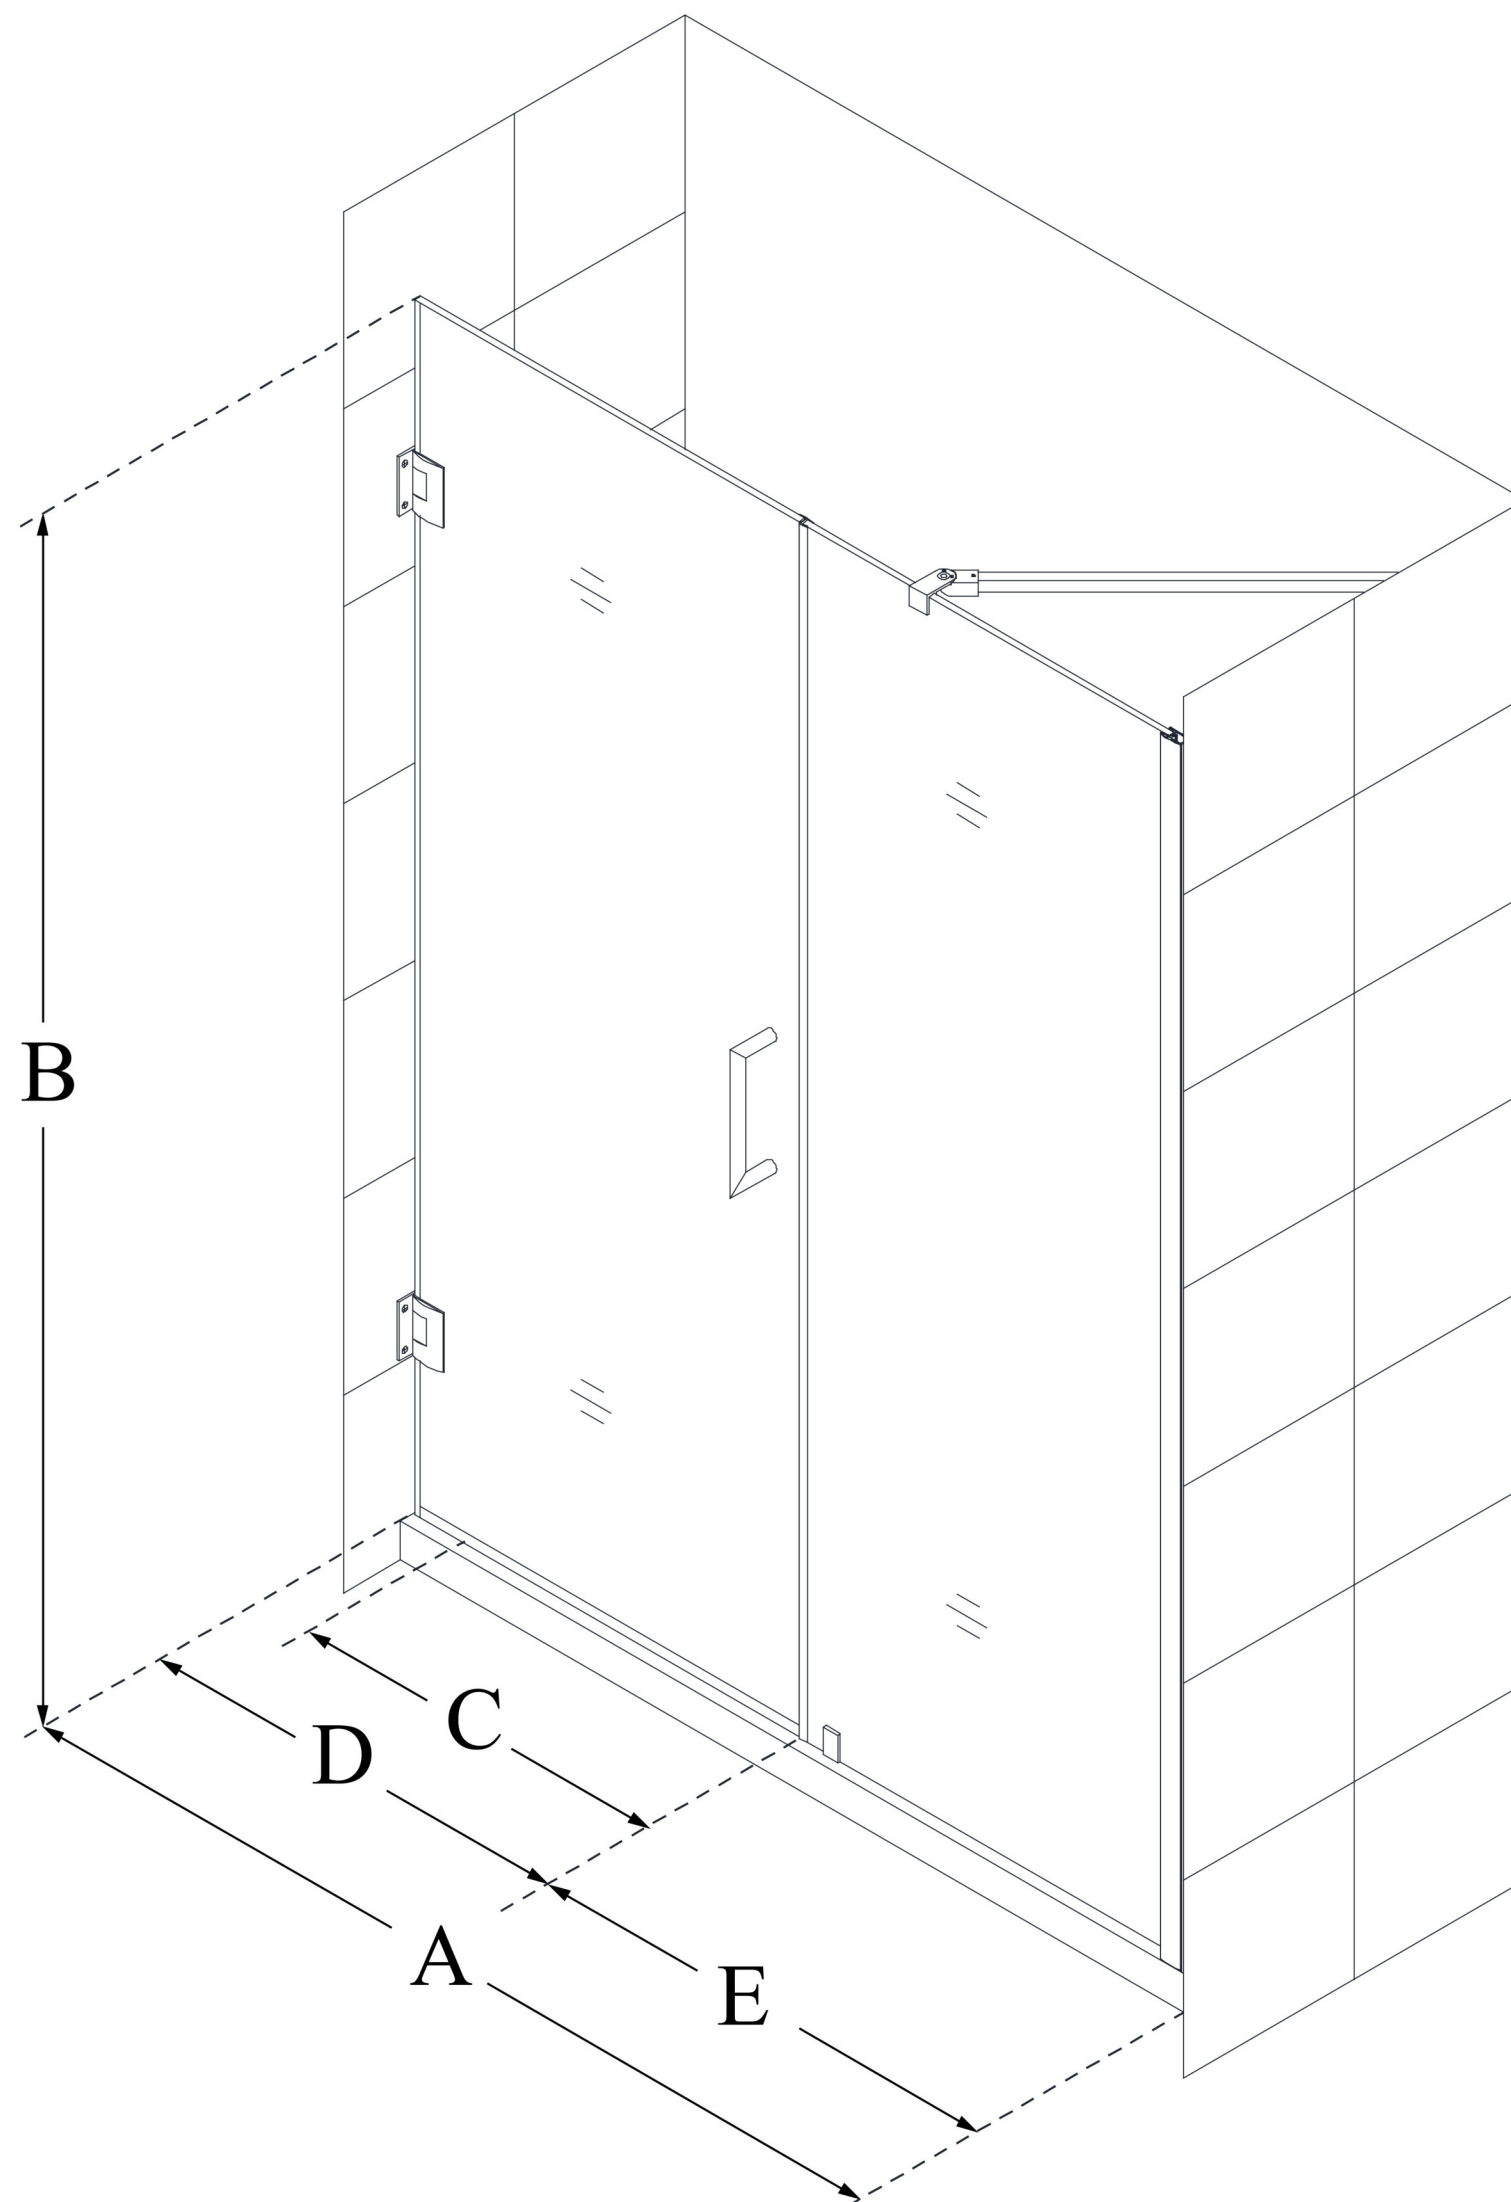

SHDR-20607210

UNIDOOR

DreamLine Unidoor 60-61 in. W x
72 in. H Frameless Hinged Shower
Door with Support Arm, Clear
Glass

SWING DOOR

CONFIGURATION DIMENSIONS:

A: 60 - 61 in.

MODEL WIDTH

B: 72 in.

MODEL HEIGHT

C: 29 in.

ACCESS WIDTH

D: 30 in.

DOOR WIDTH

E: 30 in.

INLINE PANEL WIDTH

DreamLine reserves the right to update or modify the hardware or materials pictured without prior notice for the purpose of product improvement and customer satisfaction.