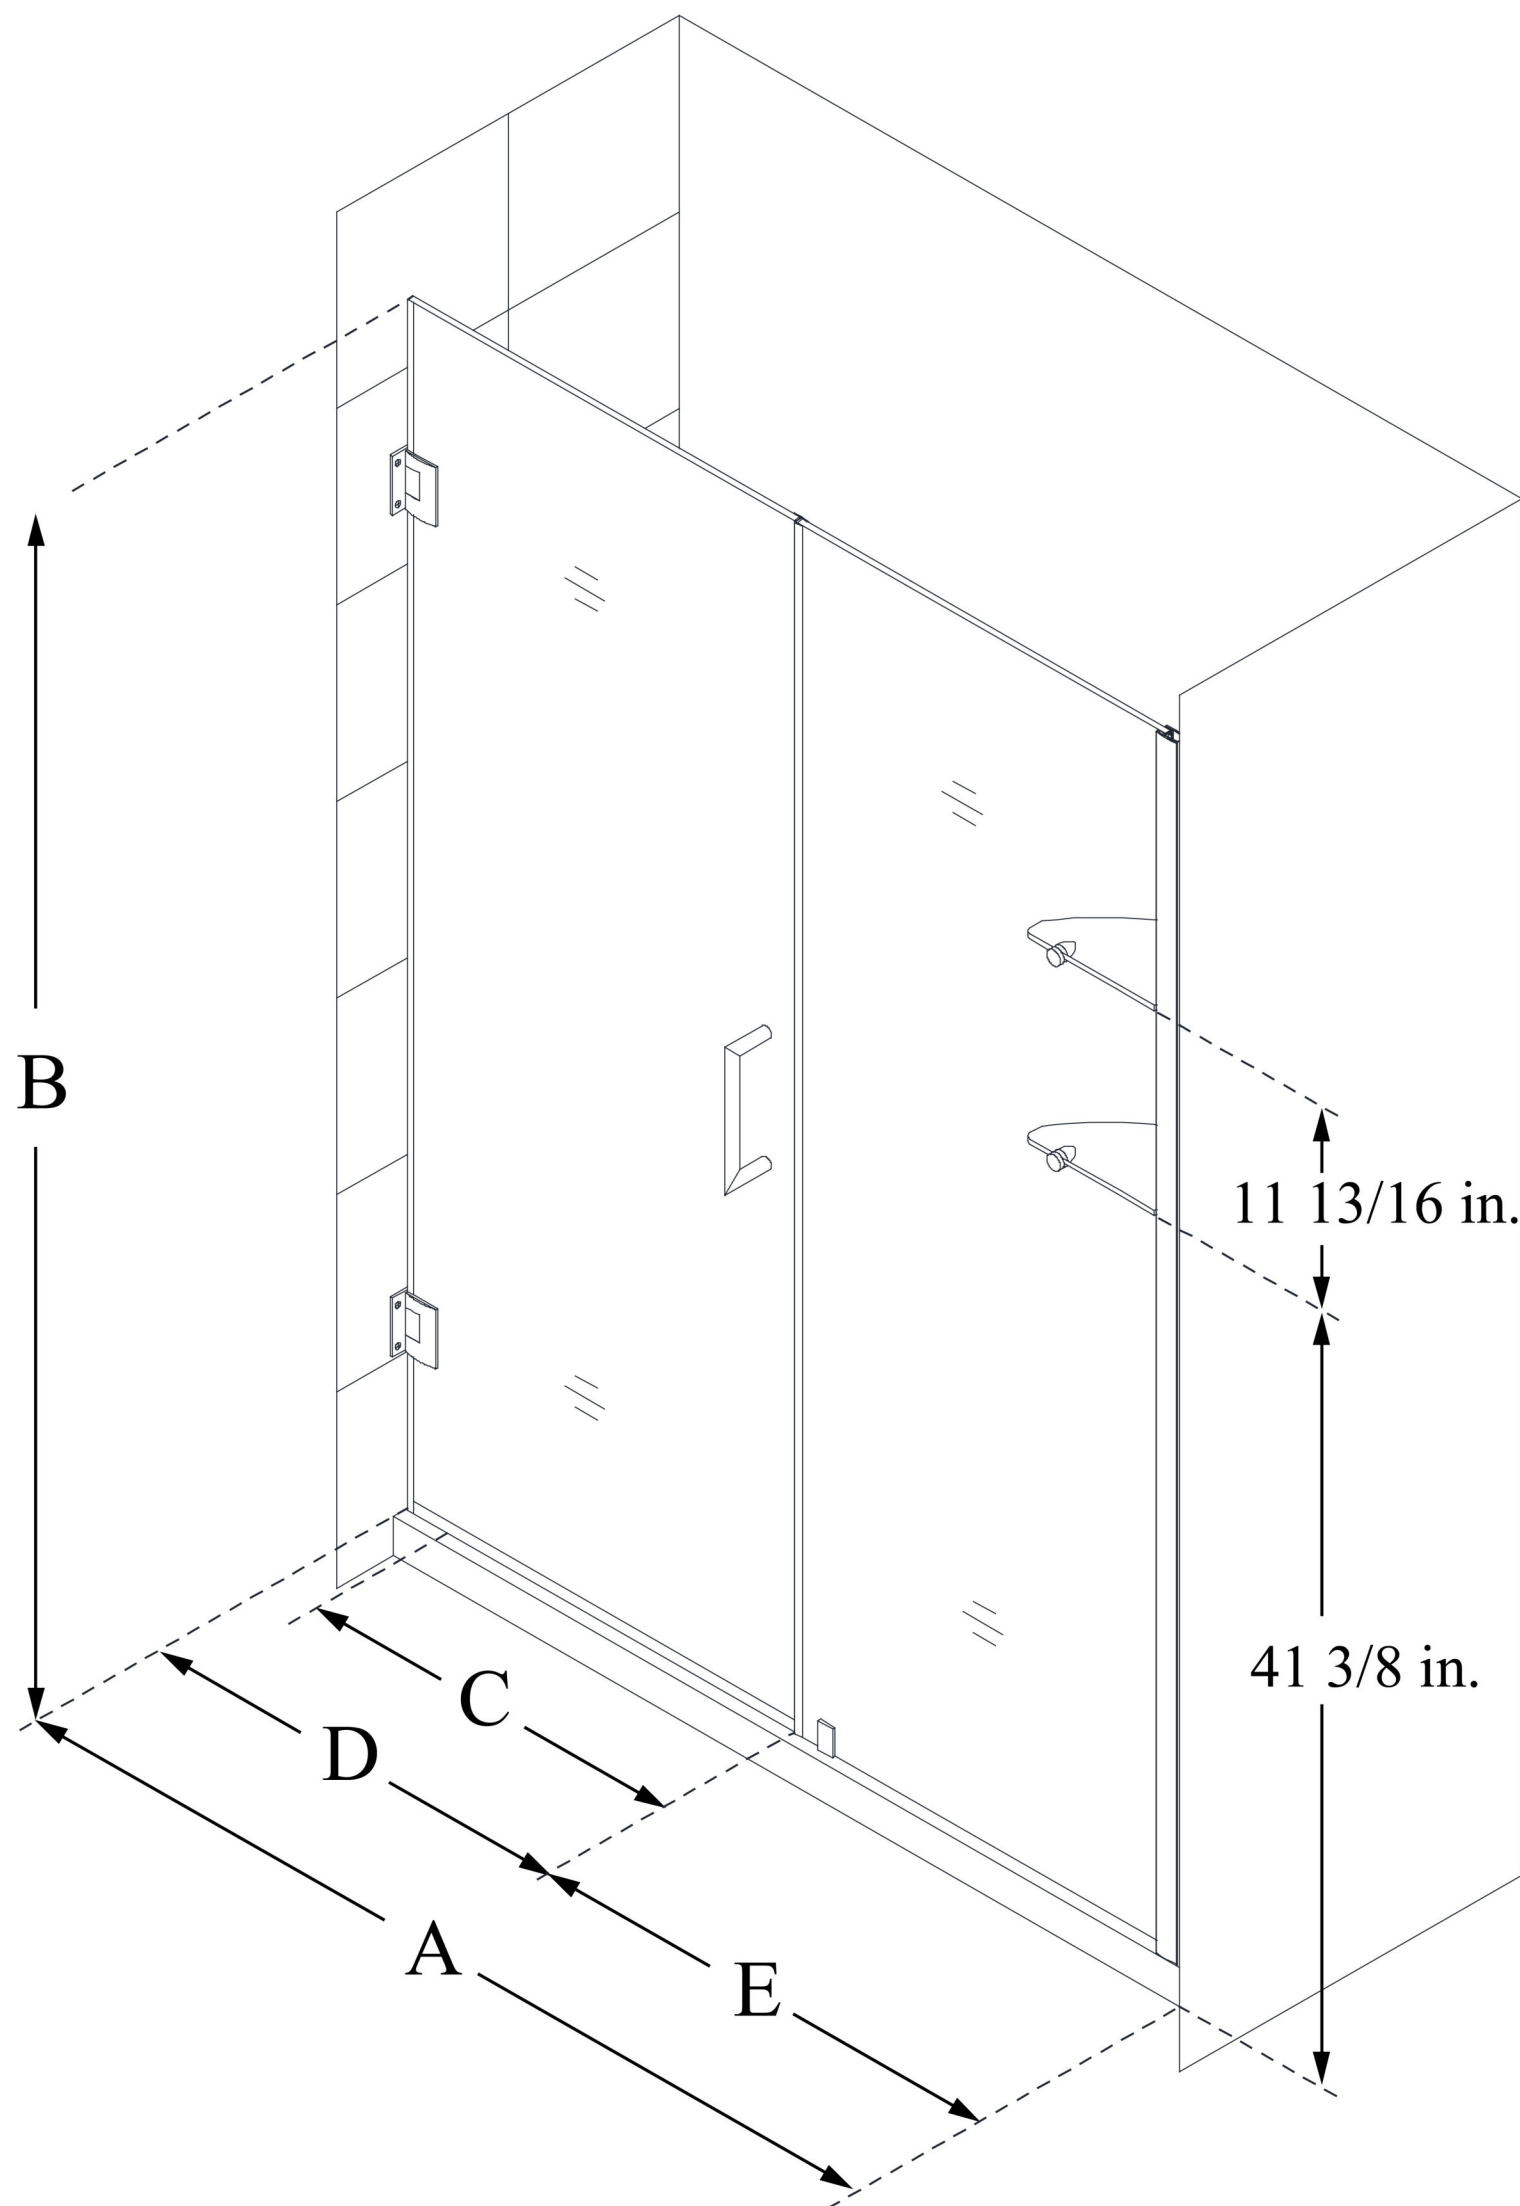

SHDR-20607210S

UNIDOOR

DreamLine Unidoor 60-61 in. W x
72 in. H Frameless Hinged Shower
Door with Shelves, Clear Glass

SWING DOOR

**CONFIGURATION
DIMENSIONS:**

A: 60 - 61 in.

MODEL WIDTH

B: 72 in.

MODEL HEIGHT

C: 29 in.

ACCESS WIDTH

D: 30 in.

DOOR WIDTH

E: 30 in.

INLINE PANEL WIDTH

DreamLine reserves the right to update or modify the hardware or materials pictured without prior notice for the purpose of product improvement and customer satisfaction.