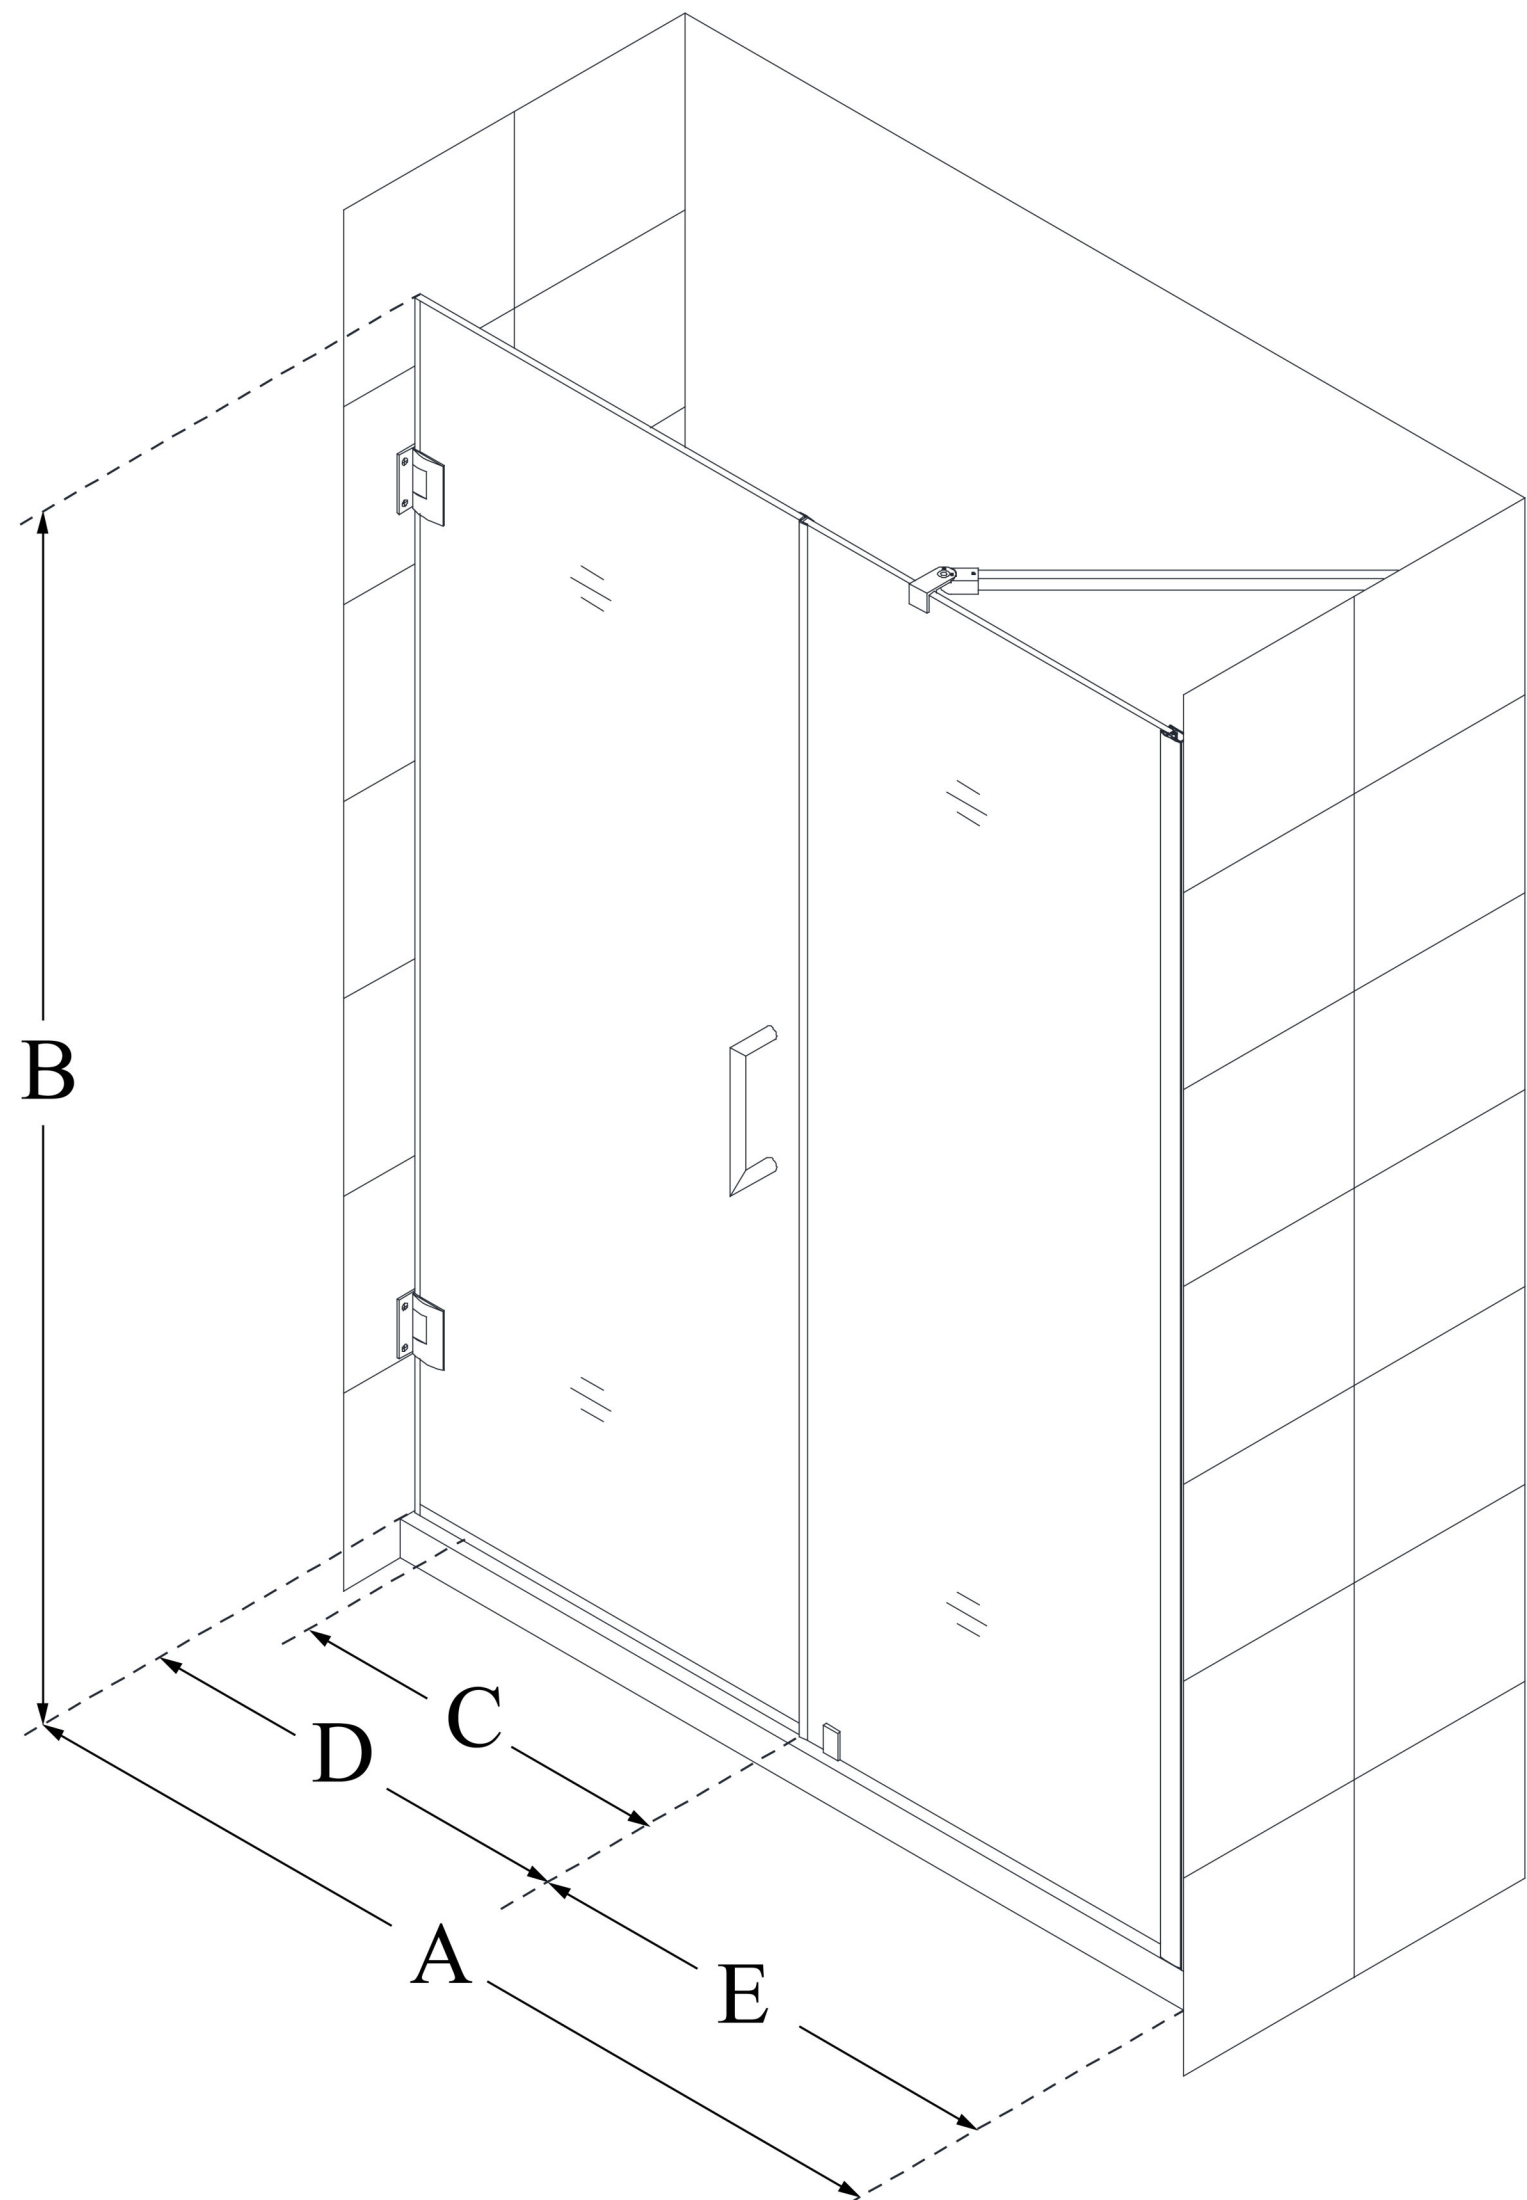

SHDR-20597210

UNIDOOR

DreamLine Unidoor 59-60 in. W x
72 in. H Frameless Hinged Shower
Door with Support Arm, Clear
Glass

SWING DOOR

CONFIGURATION DIMENSIONS:

A: 59 - 60 in.

MODEL WIDTH

B: 72 in.

MODEL HEIGHT

C: 28 in.

ACCESS WIDTH

D: 29 in.

DOOR WIDTH

E: 30 in.

INLINE PANEL WIDTH

DreamLine reserves the right to update or modify the hardware or materials pictured without prior notice for the purpose of product improvement and customer satisfaction.