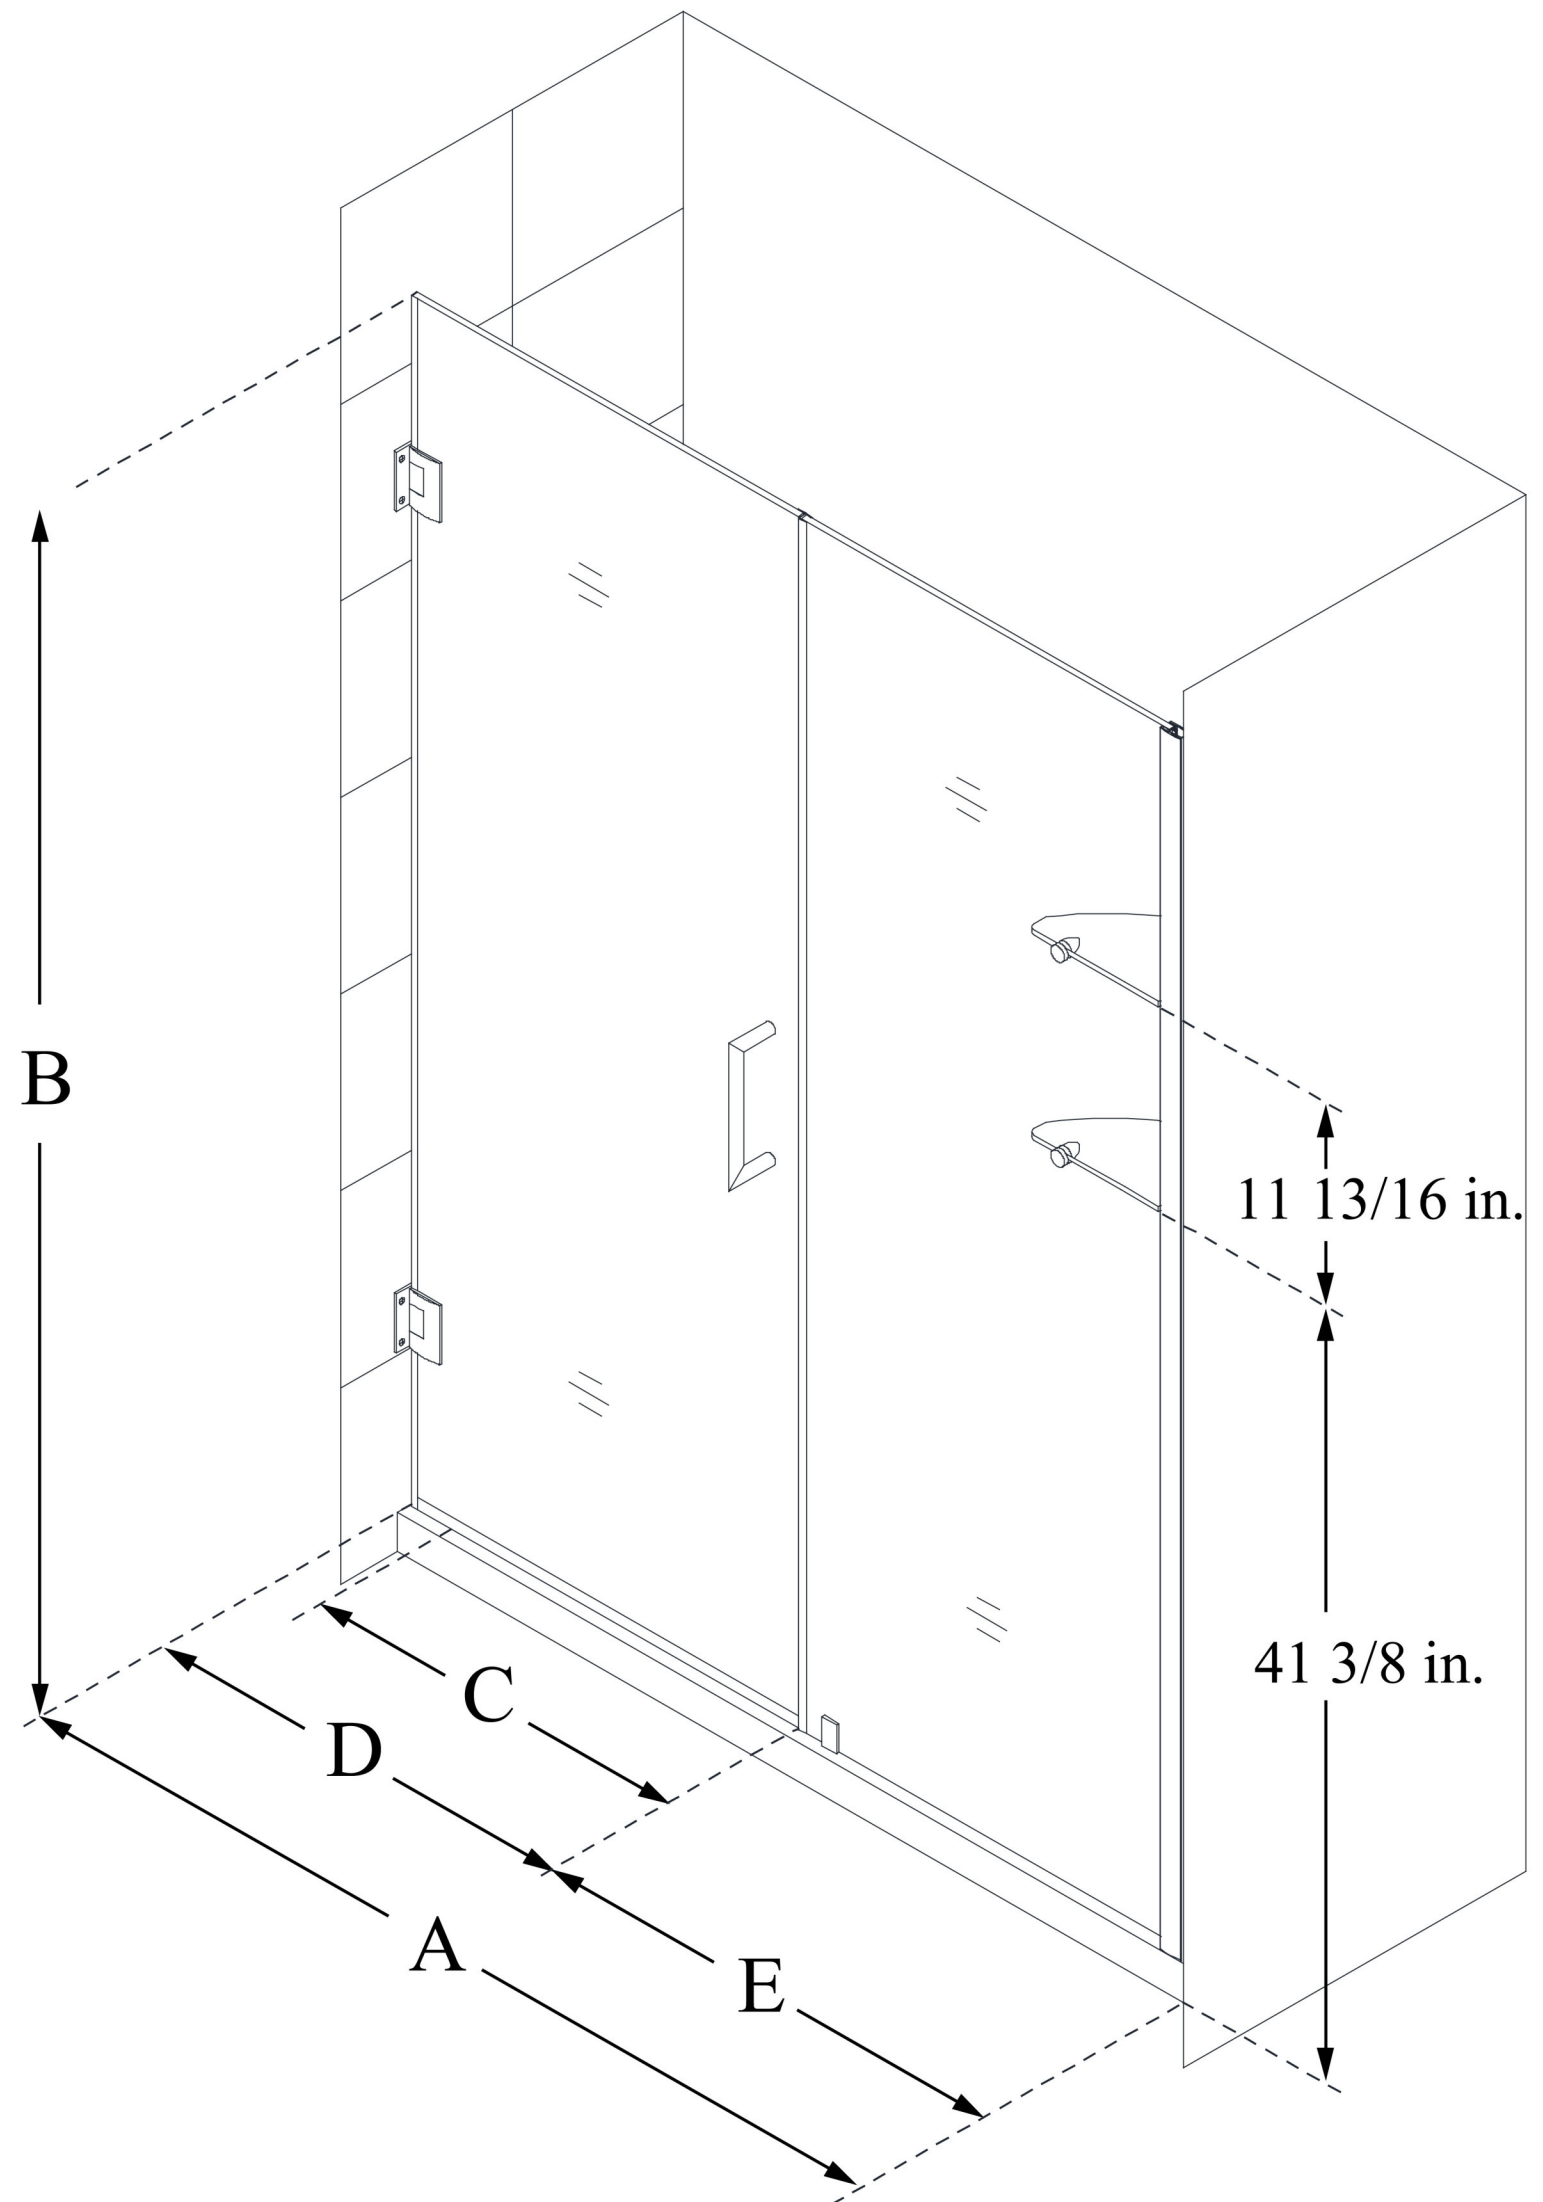

SHDR-20597210S

UNIDOOR

DreamLine Unidoor 59-60 in. W x
72 in. H Frameless Hinged Shower
Door with Shelves, Clear Glass

SWING DOOR

**CONFIGURATION
DIMENSIONS:**

A: 59 - 60 in.

MODEL WIDTH

B: 72 in.

MODEL HEIGHT

C: 28 in.

ACCESS WIDTH

D: 29 in.

DOOR WIDTH

E: 30 in.

INLINE PANEL WIDTH

DreamLine reserves the right to update or modify the hardware or materials pictured without prior notice for the purpose of product improvement and customer satisfaction.