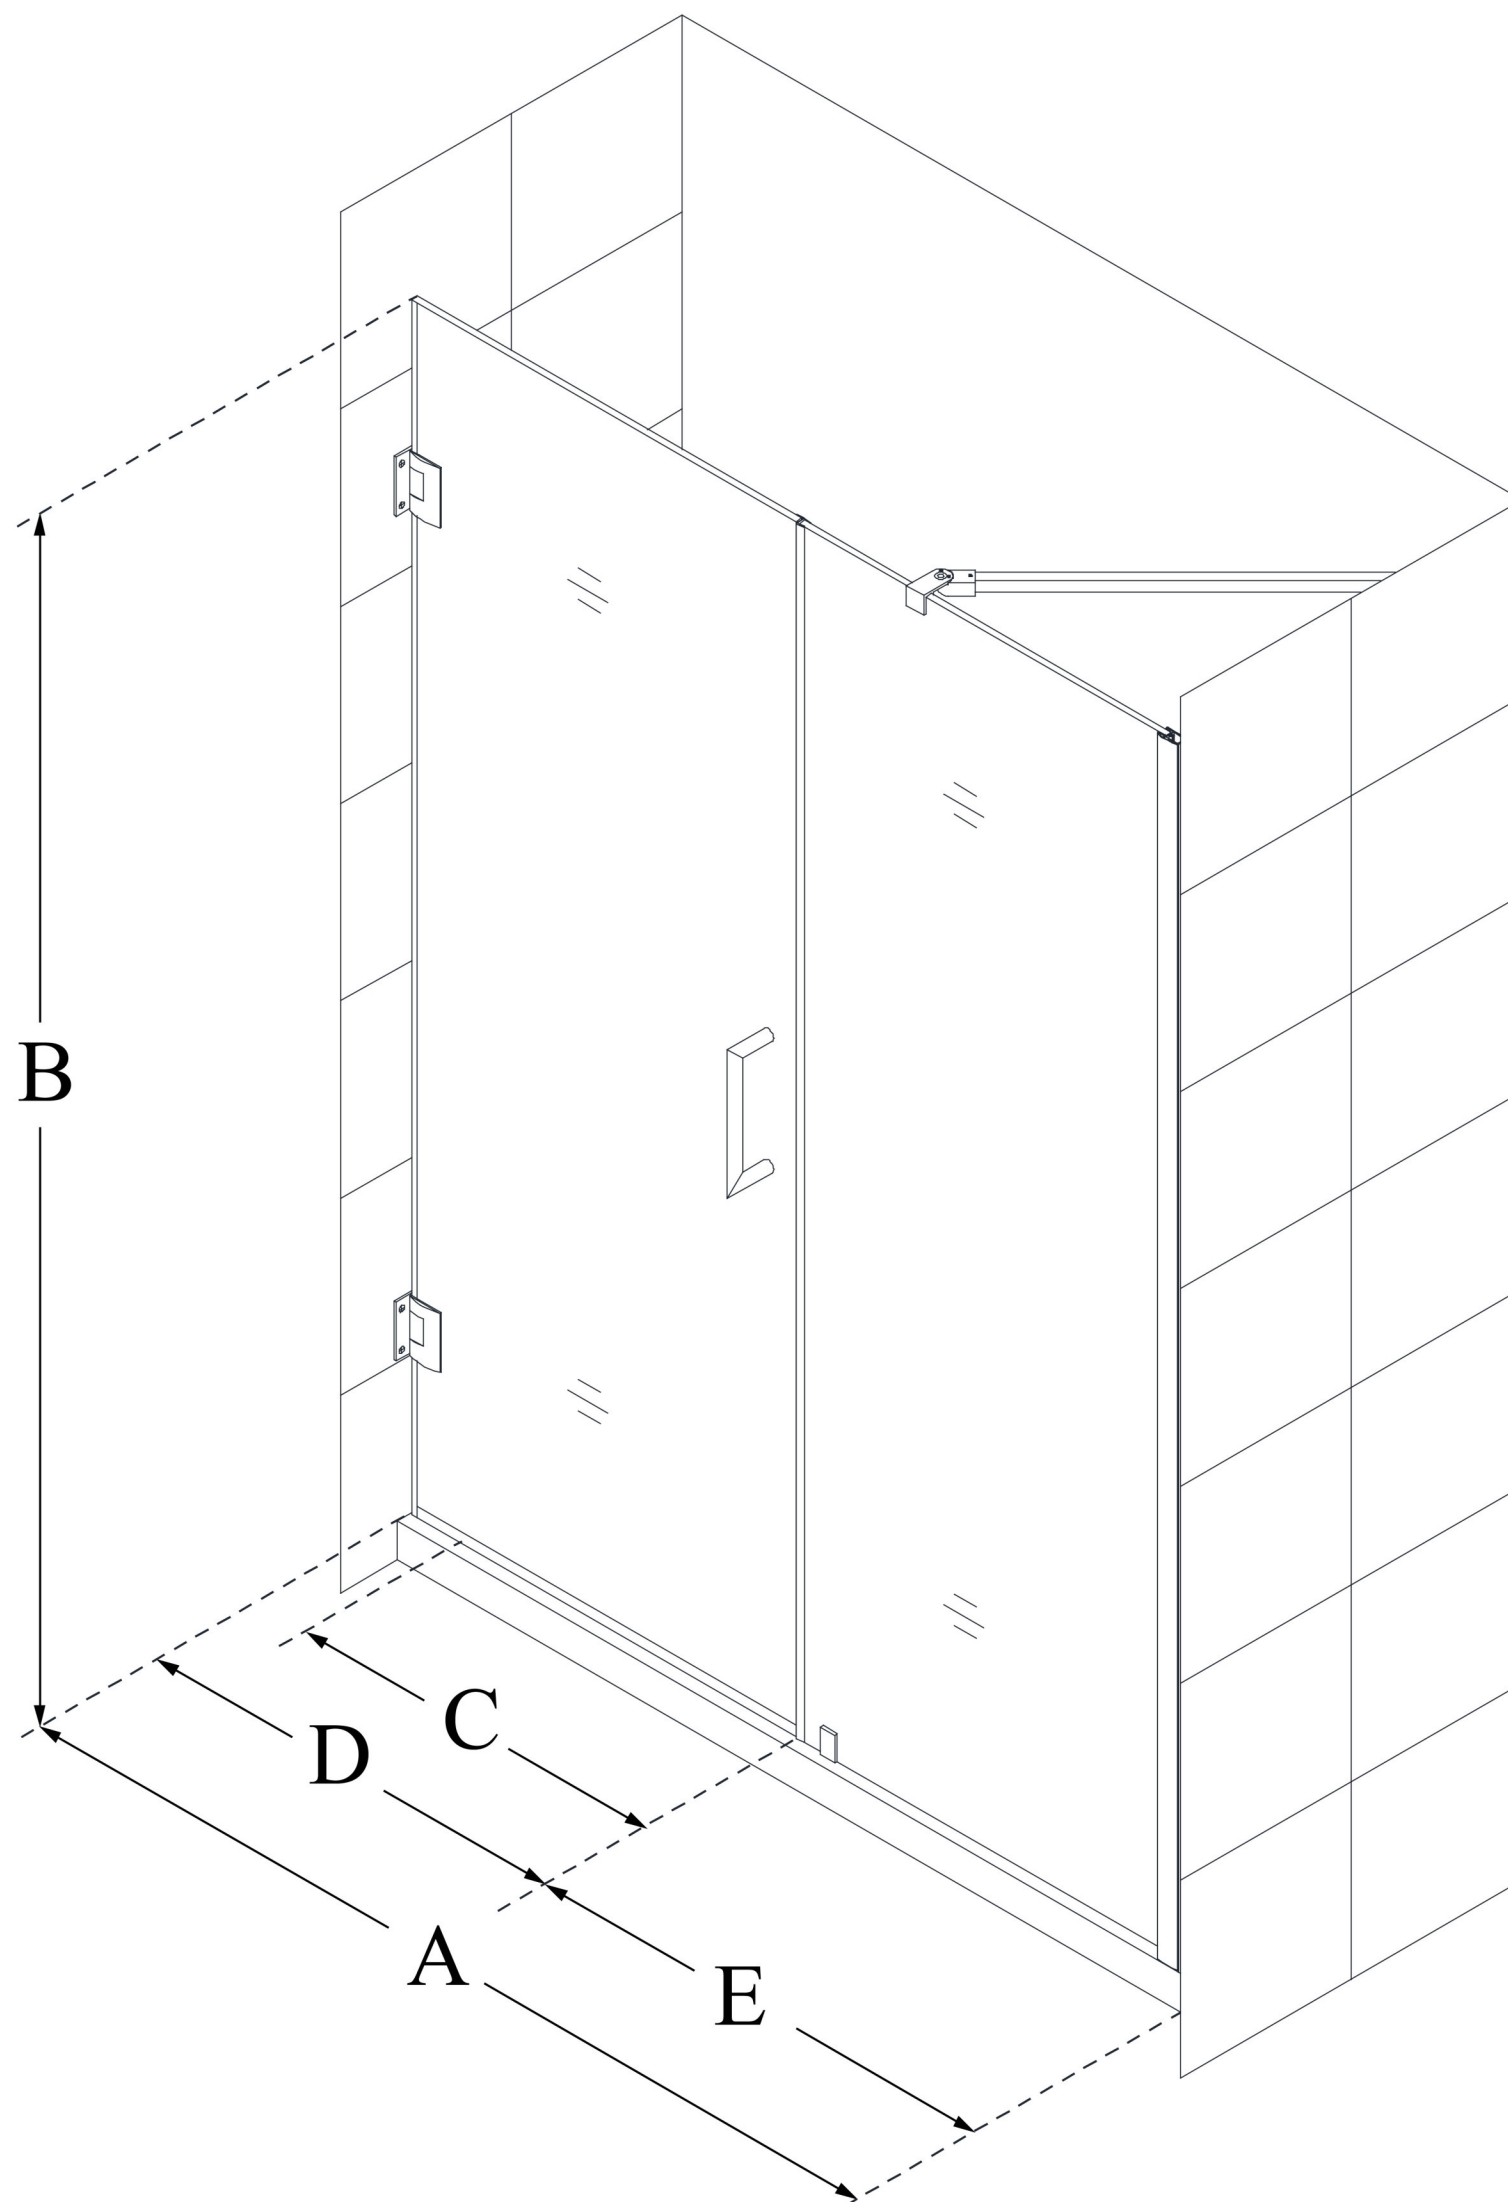

SHDR-20587210

UNIDOOR

DreamLine Unidoor 58-59 in. W x
72 in. H Frameless Hinged Shower
Door with Support Arm, Clear
Glass

SWING DOOR

CONFIGURATION DIMENSIONS:

A: 58 - 59 in.

MODEL WIDTH

B: 72 in.

MODEL HEIGHT

C: 27 in.

ACCESS WIDTH

D: 28 in.

DOOR WIDTH

E: 30 in.

INLINE PANEL WIDTH

DreamLine reserves the right to update or modify the hardware or materials pictured without prior notice for the purpose of product improvement and customer satisfaction.