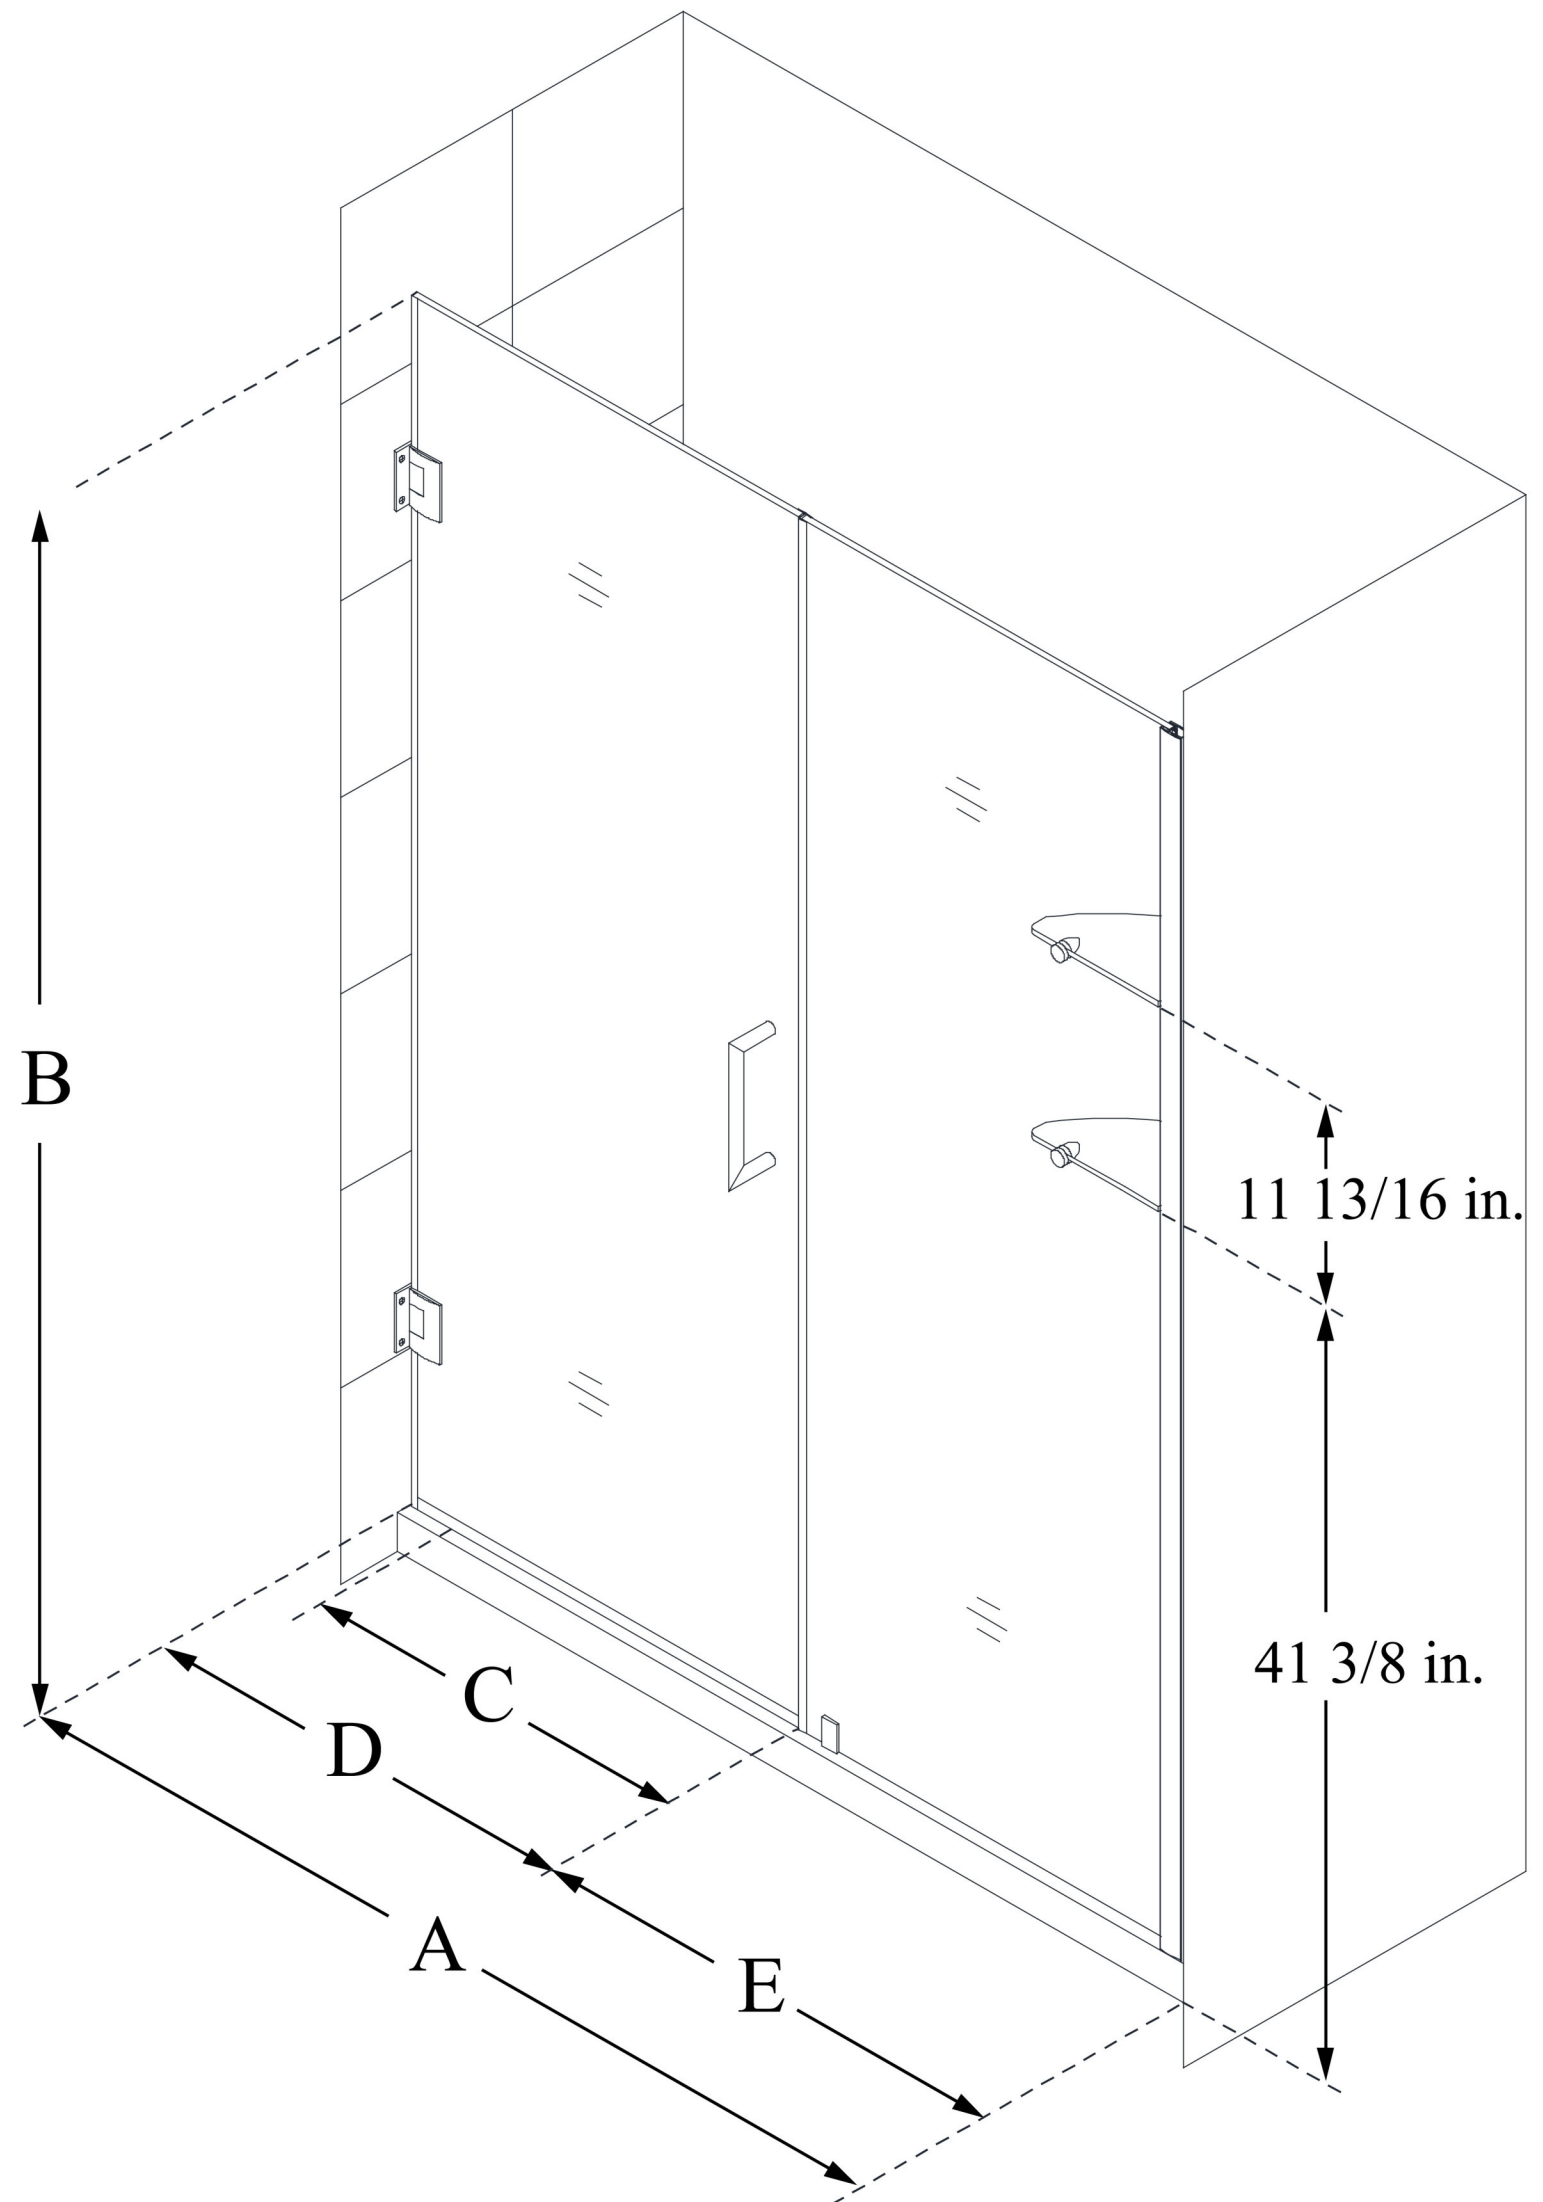

SHDR-20587210S

UNIDOOR

DreamLine Unidoor 58-59 in. W x
72 in. H Frameless Hinged Shower
Door with Shelves, Clear Glass

SWING DOOR

**CONFIGURATION
DIMENSIONS:**

A: 58 - 59 in.

MODEL WIDTH

B: 72 in.

MODEL HEIGHT

C: 27 in.

ACCESS WIDTH

D: 28 in.

DOOR WIDTH

E: 30 in.

INLINE PANEL WIDTH

DreamLine reserves the right to update or modify the hardware or materials pictured without prior notice for the purpose of product improvement and customer satisfaction.