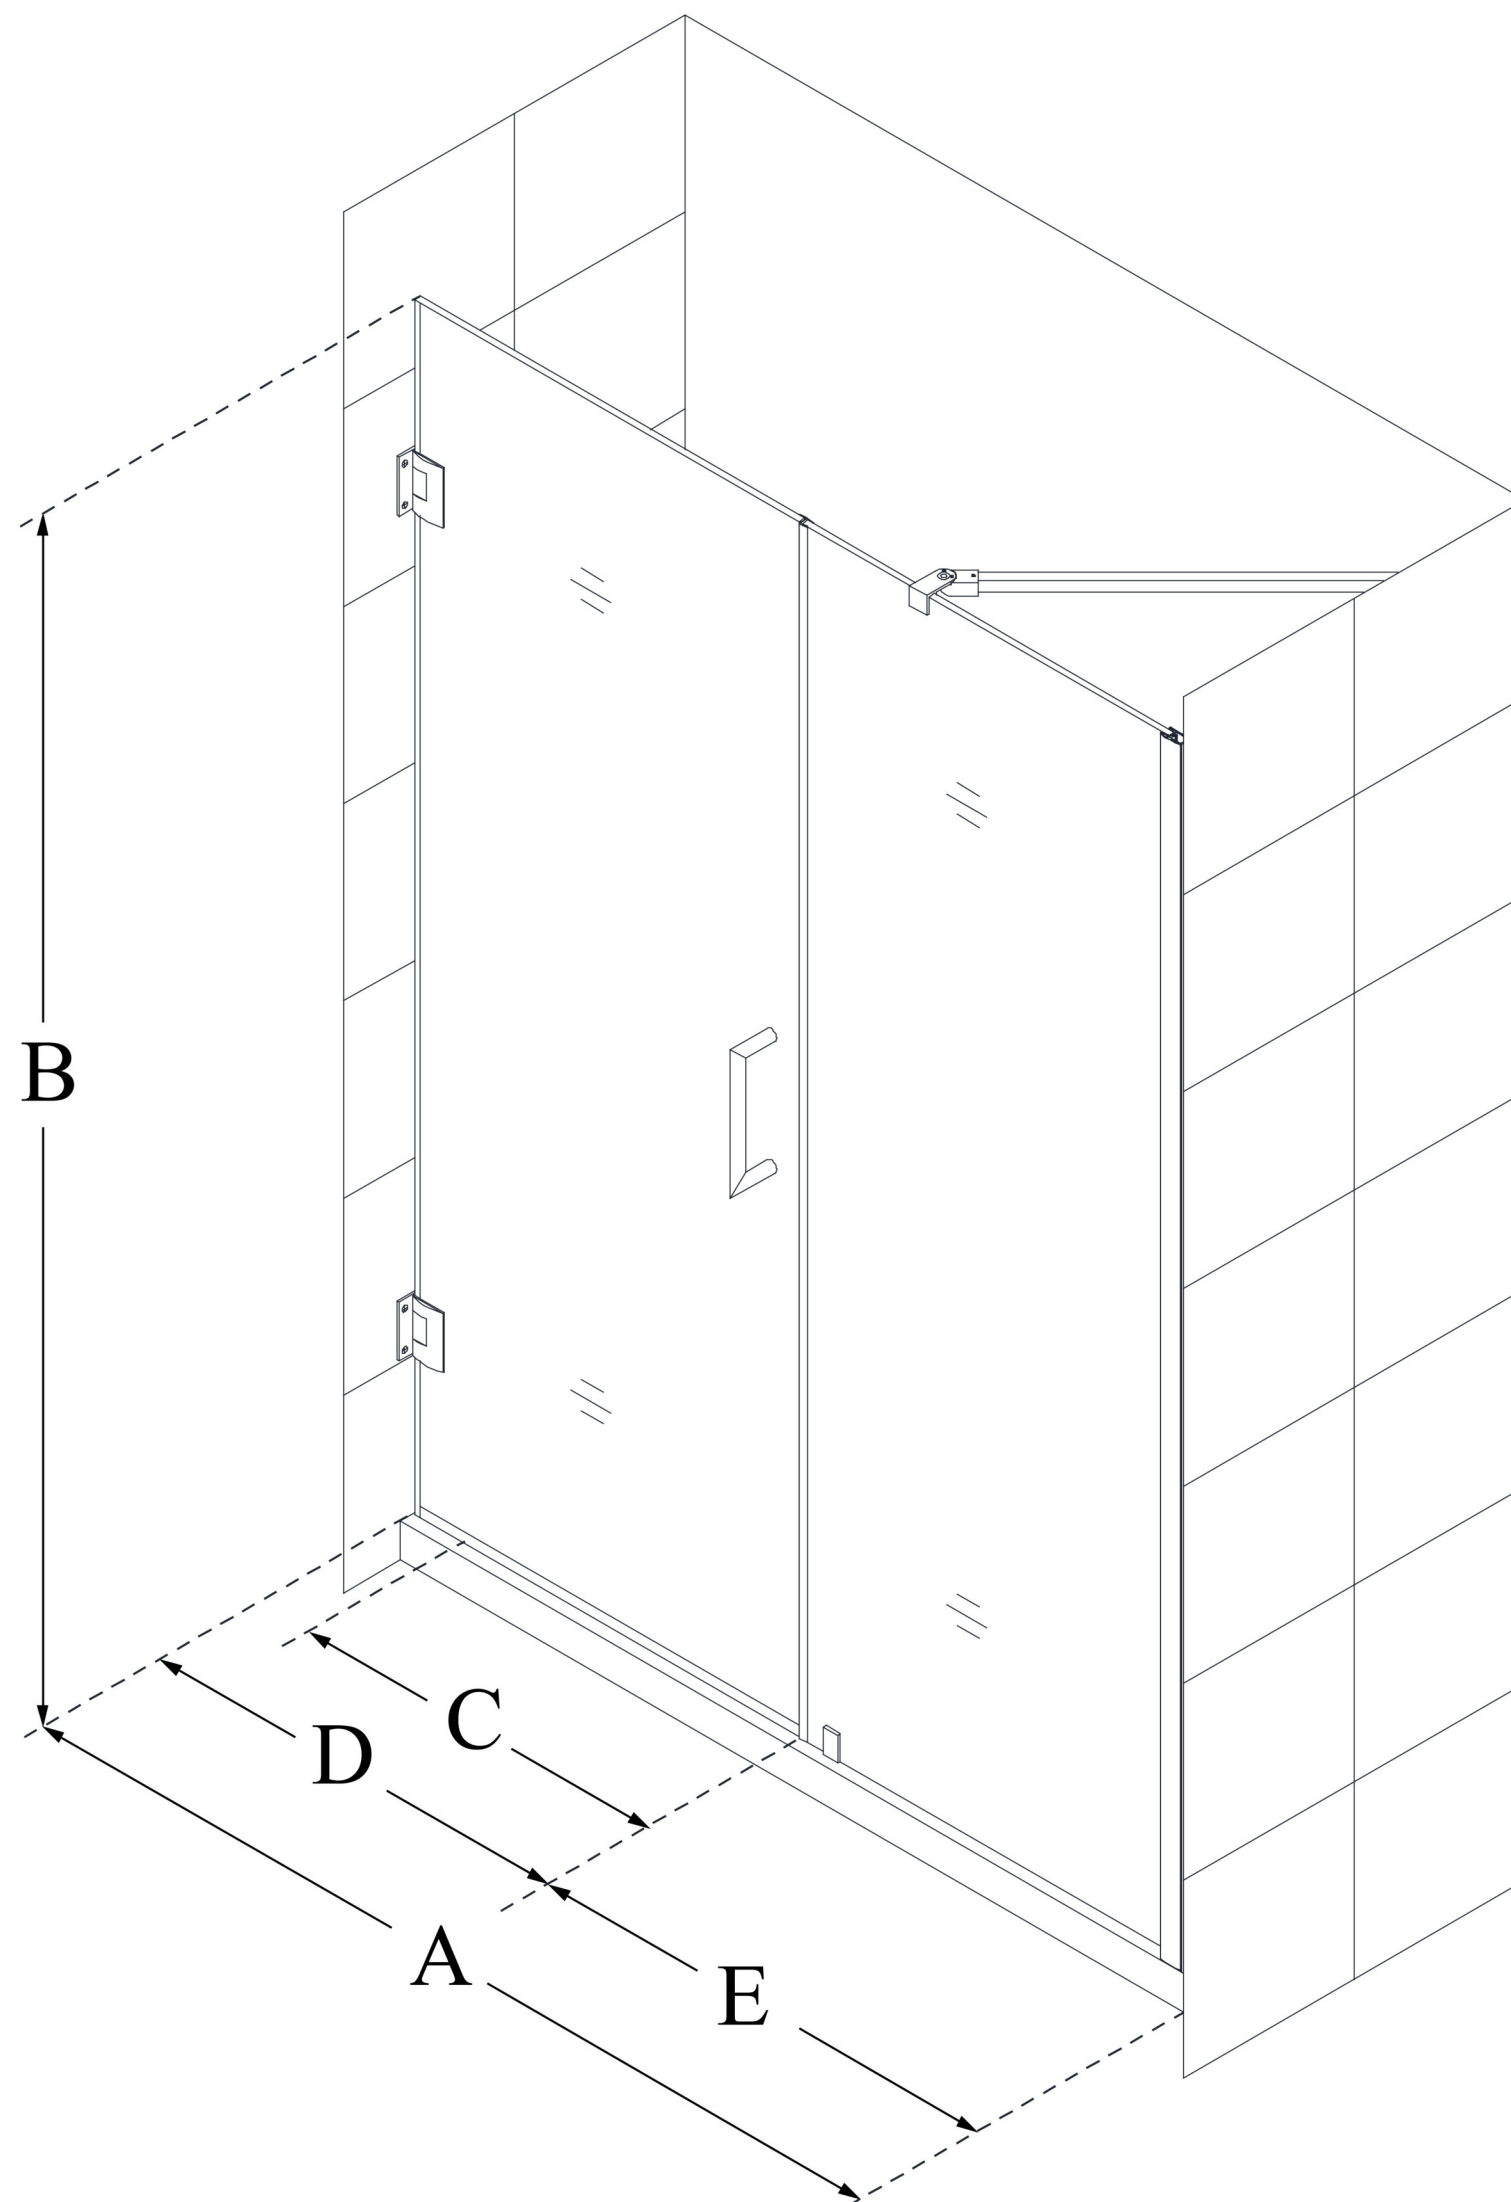

SHDR-20577210

UNIDOOR

DreamLine Unidoor 57-58 in. W x
72 in. H Frameless Hinged Shower
Door with Support Arm, Clear
Glass

SWING DOOR

CONFIGURATION DIMENSIONS:

A: 57 - 58 in.

MODEL WIDTH

B: 72 in.

MODEL HEIGHT

C: 26 in.

ACCESS WIDTH

D: 27 in.

DOOR WIDTH

E: 30 in.

INLINE PANEL WIDTH

DreamLine reserves the right to update or modify the hardware or materials pictured without prior notice for the purpose of product improvement and customer satisfaction.