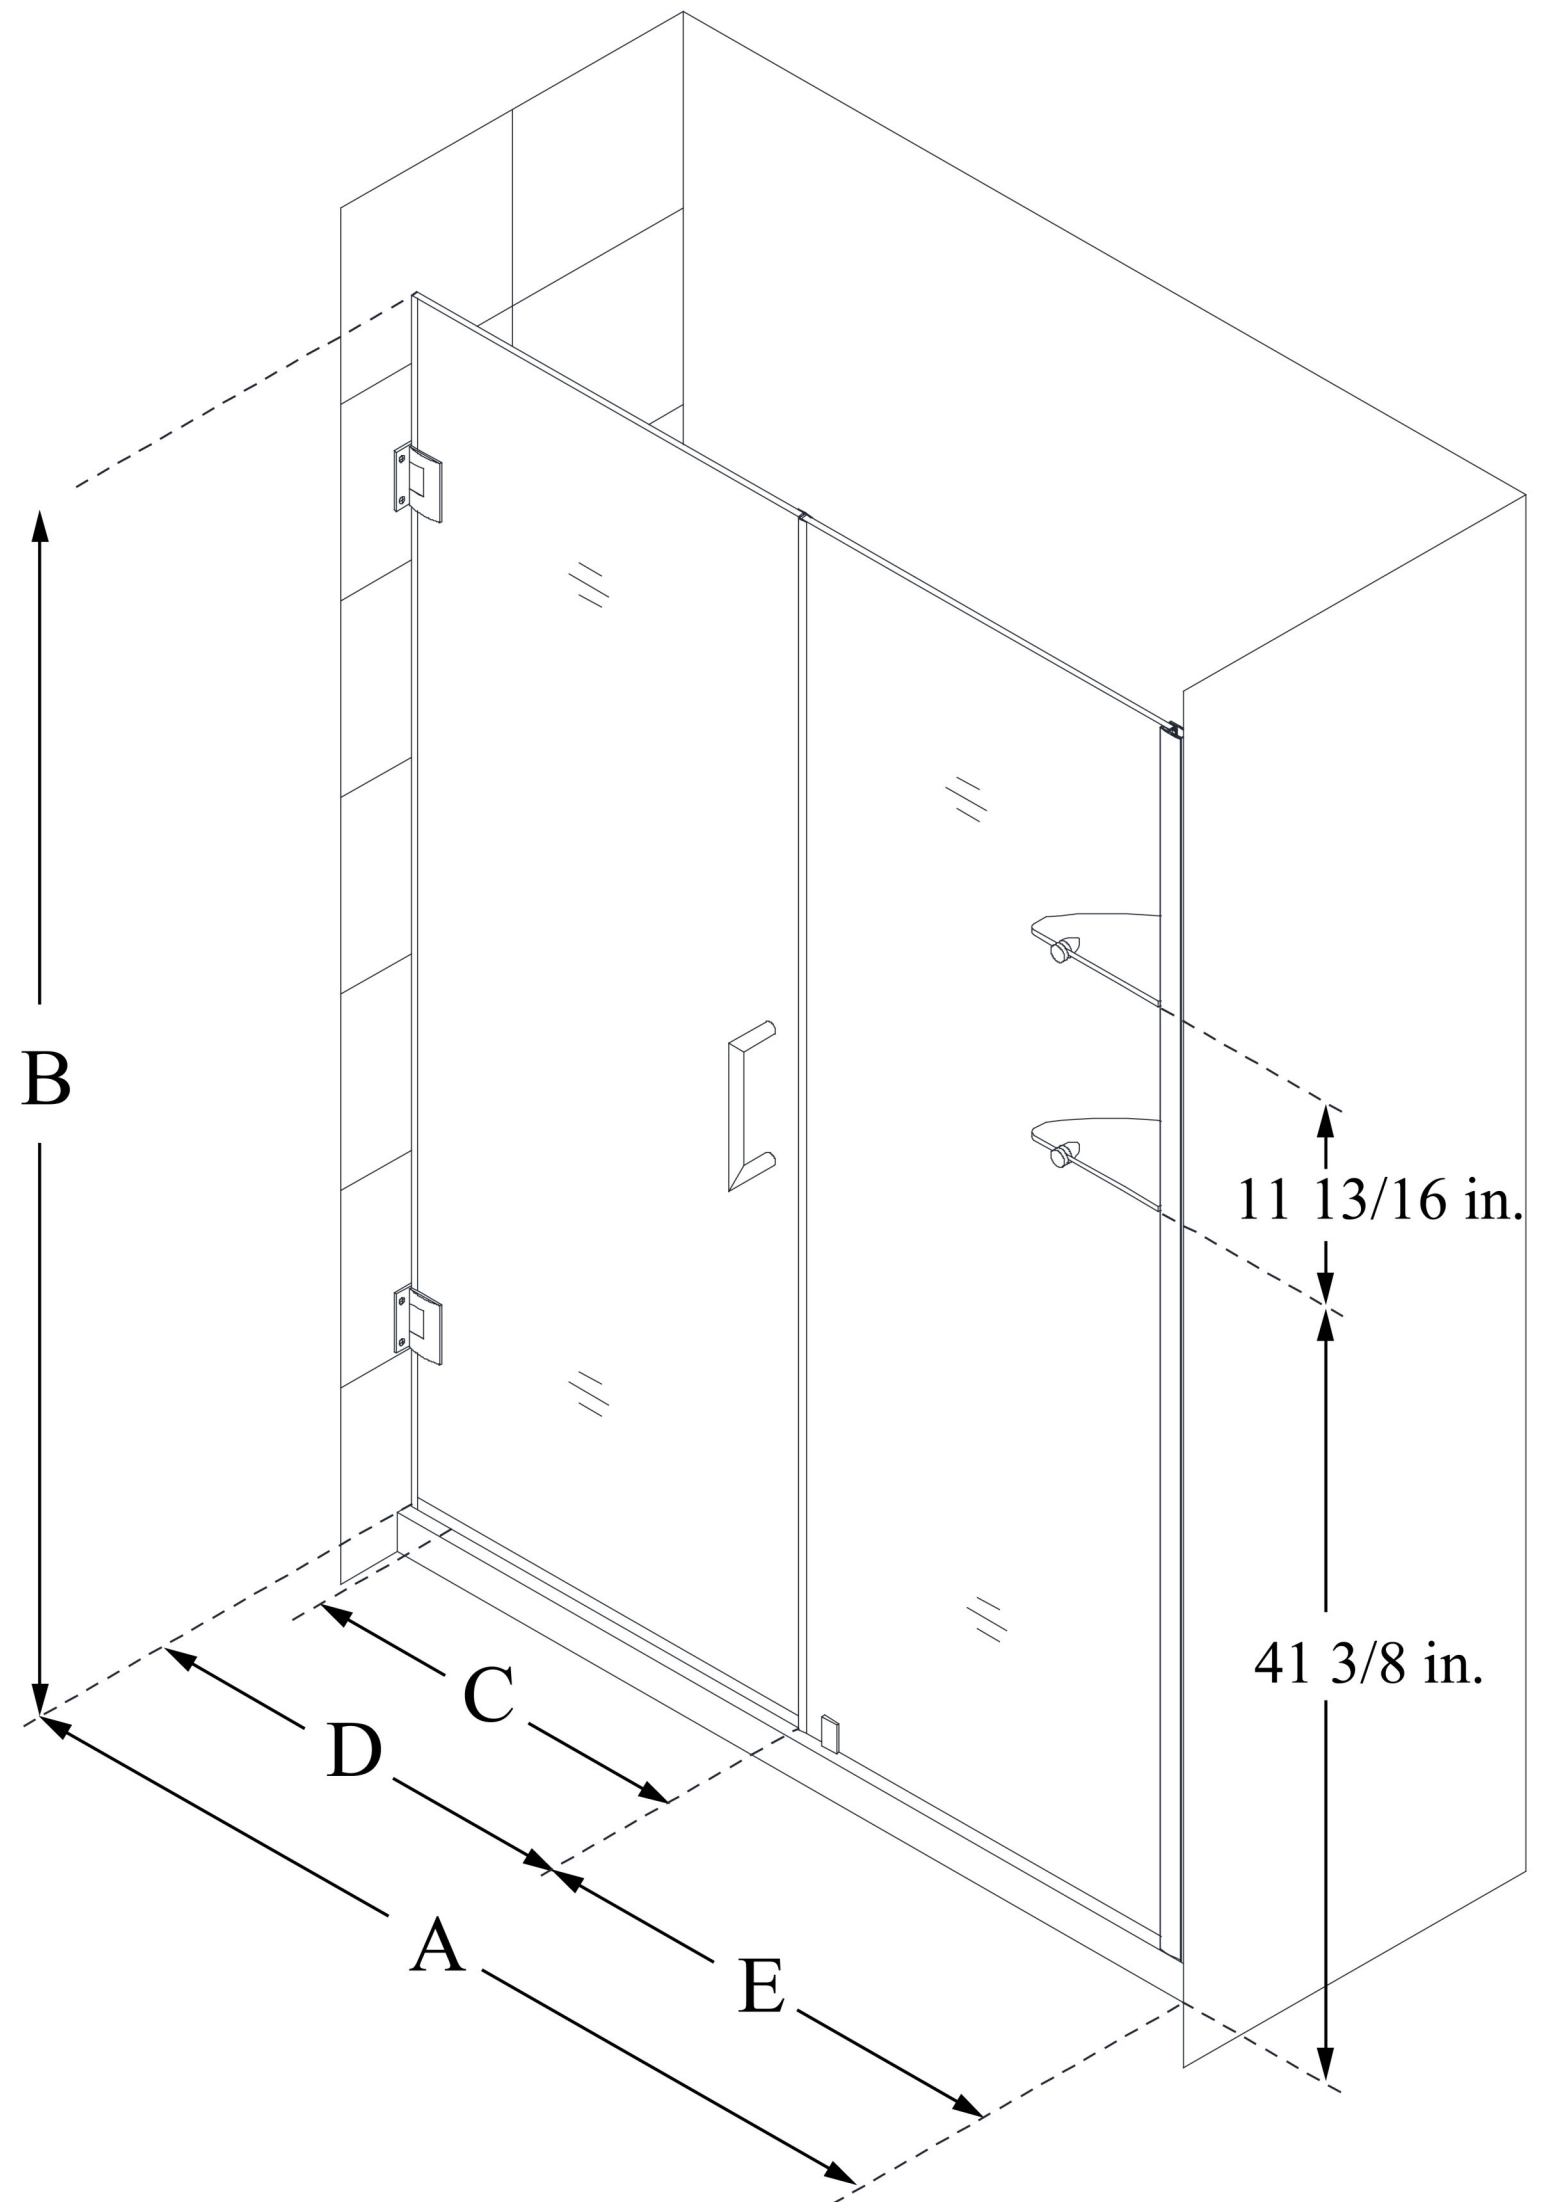

SHDR-20577210S

UNIDOOR

DreamLine Unidoor 57-58 in. W x
72 in. H Frameless Hinged Shower
Door with Shelves, Clear Glass

SWING DOOR

**CONFIGURATION
DIMENSIONS:**

A: 57 - 58 in.

MODEL WIDTH

B: 72 in.

MODEL HEIGHT

C: 26 in.

ACCESS WIDTH

D: 27 in.

DOOR WIDTH

E: 30 in.

INLINE PANEL WIDTH

DreamLine reserves the right to update or modify the hardware or materials pictured without prior notice for the purpose of product improvement and customer satisfaction.