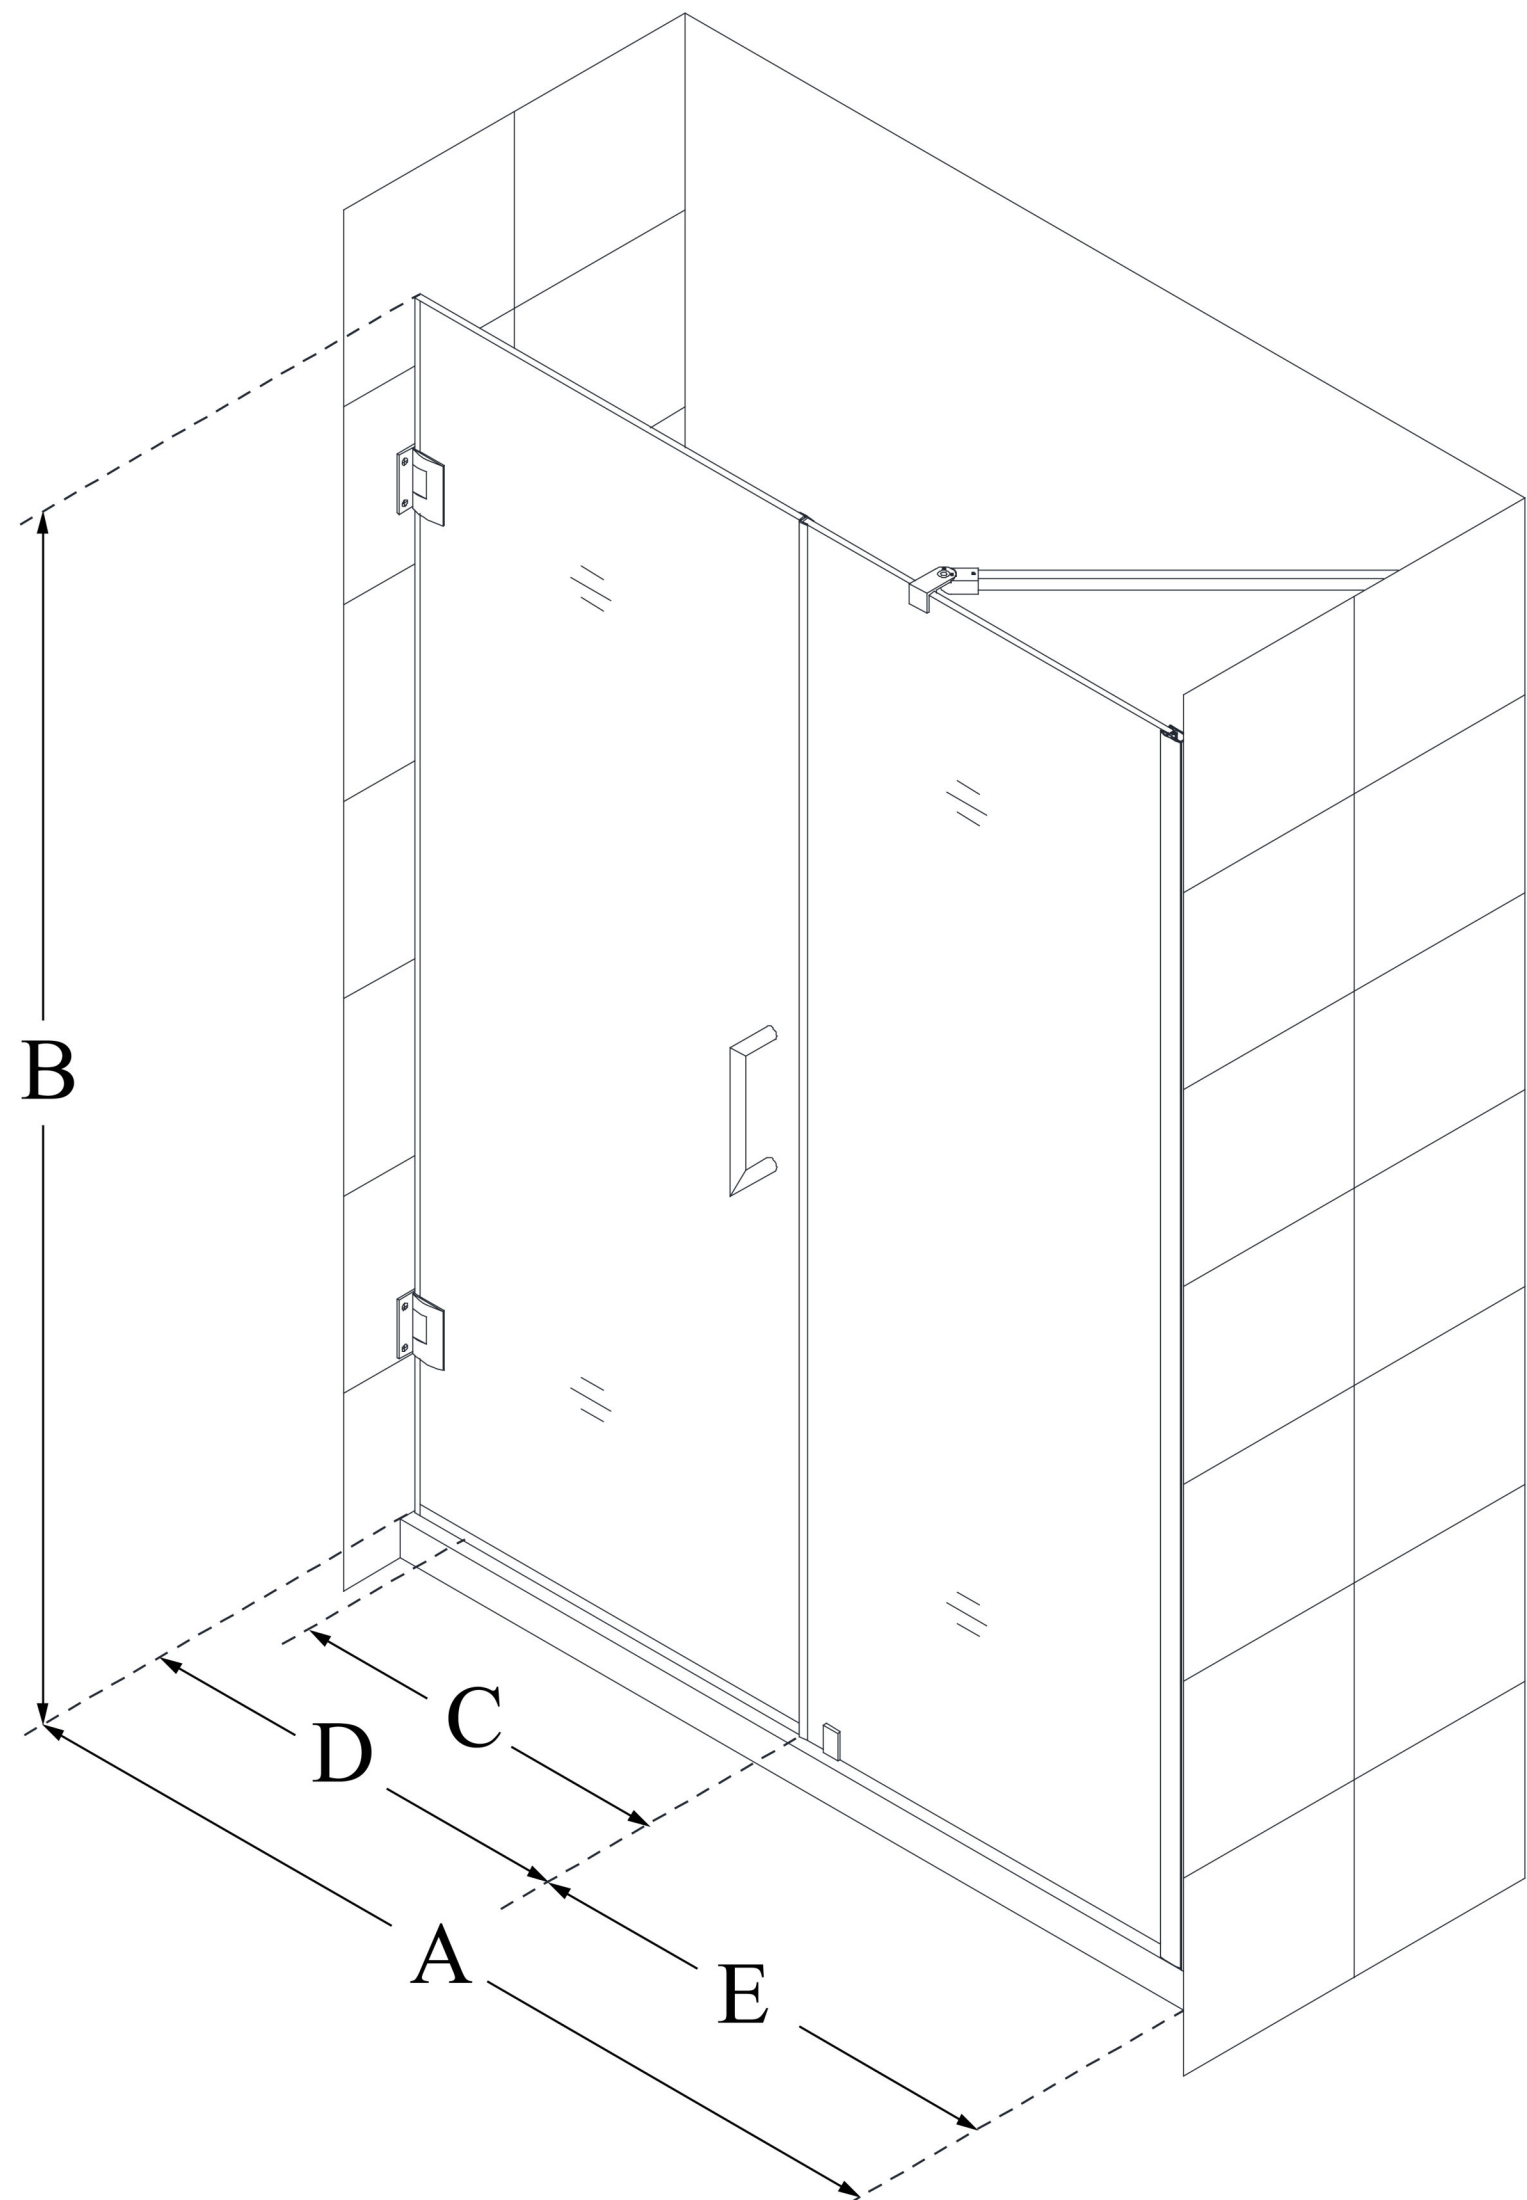

## UNIDOOR

DreamLine Unidoor 56-57 in. W x  
72 in. H Frameless Hinged Shower  
Door with Support Arm, Clear  
Glass

**SWING DOOR**

### CONFIGURATION DIMENSIONS:

**A: 56 - 57 in.**

MODEL WIDTH

**B: 72 in.**

MODEL HEIGHT

**C: 25 in.**

ACCESS WIDTH

**D: 26 in.**

DOOR WIDTH

**E: 30 in.**

INLINE PANEL WIDTH

DreamLine reserves the right to update or modify the hardware or materials pictured without prior notice for the purpose of product improvement and customer satisfaction.