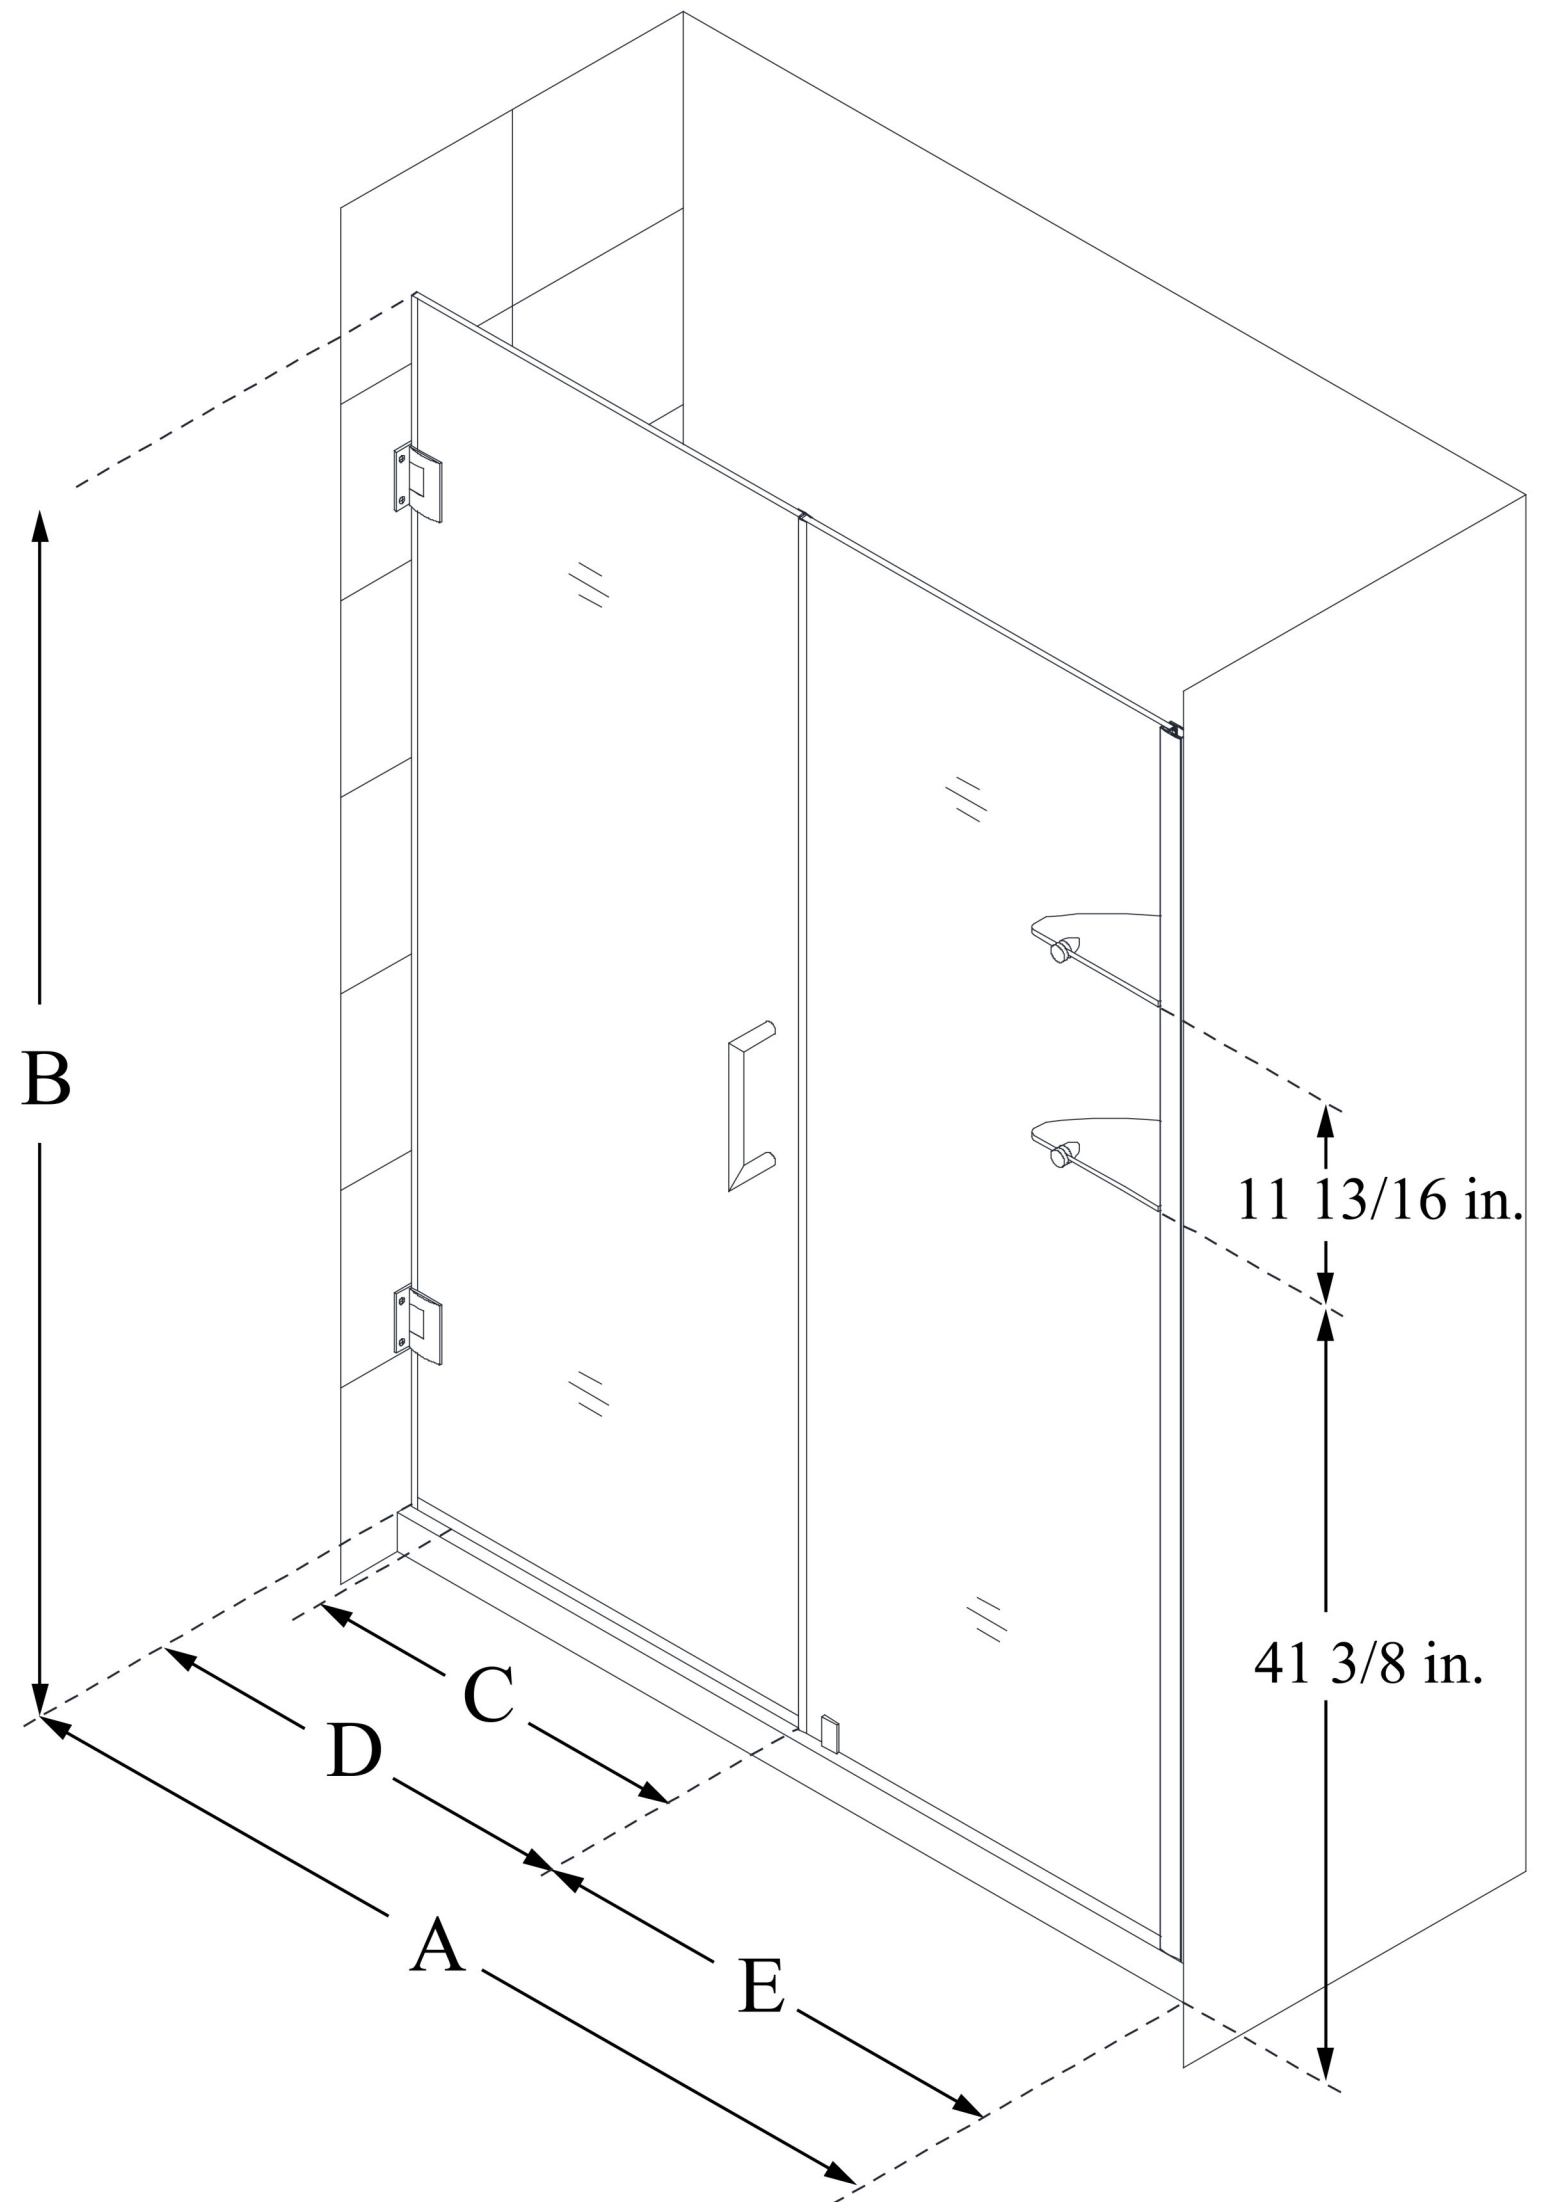

**SHDR-20567210S**

**UNIDOOR**

DreamLine Unidoor 56-57 in. W x  
72 in. H Frameless Hinged Shower  
Door with Shelves, Clear Glass

**SWING DOOR**

**CONFIGURATION  
DIMENSIONS:**

**A: 56 - 57 in.**

MODEL WIDTH

**B: 72 in.**

MODEL HEIGHT

**C: 25 in.**

ACCESS WIDTH

**D: 26 in.**

DOOR WIDTH

**E: 30 in.**

INLINE PANEL WIDTH