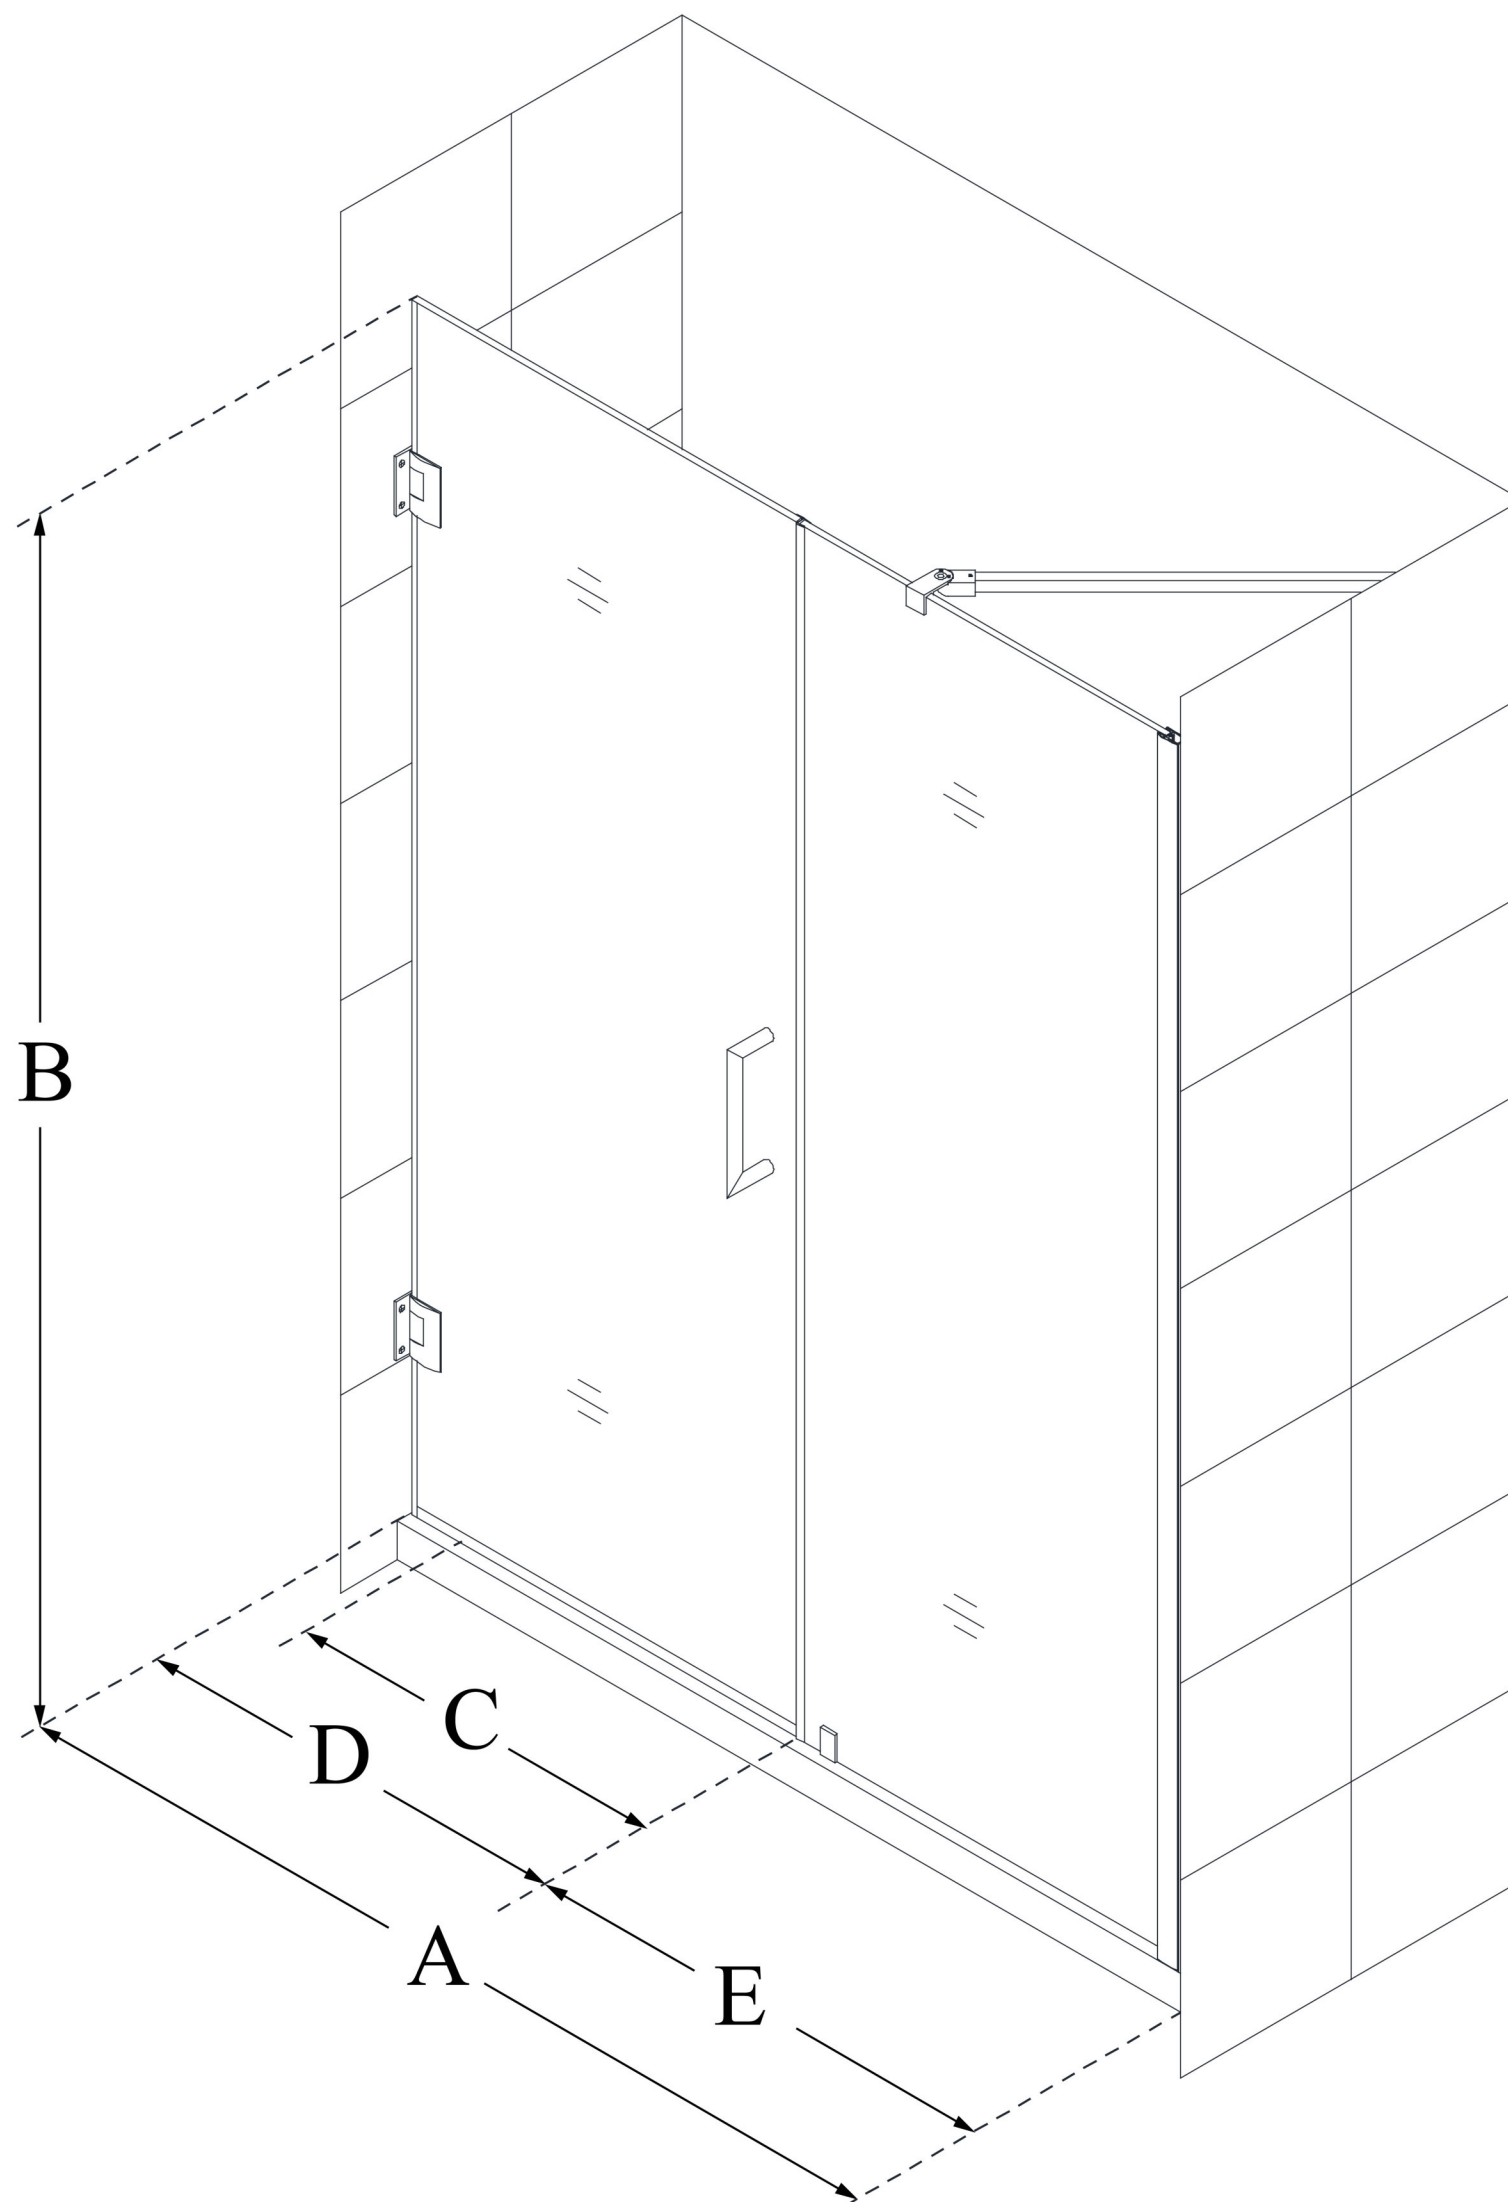

SHDR-20557210

UNIDOOR

DreamLine Unidoor 55-56 in. W x
72 in. H Frameless Hinged Shower
Door with Support Arm, Clear
Glass

SWING DOOR

CONFIGURATION DIMENSIONS:

A: 55 - 56 in.

MODEL WIDTH

B: 72 in.

MODEL HEIGHT

C: 24 in.

ACCESS WIDTH

D: 25 in.

DOOR WIDTH

E: 30 in.

INLINE PANEL WIDTH

DreamLine reserves the right to update or modify the hardware or materials pictured without prior notice for the purpose of product improvement and customer satisfaction.