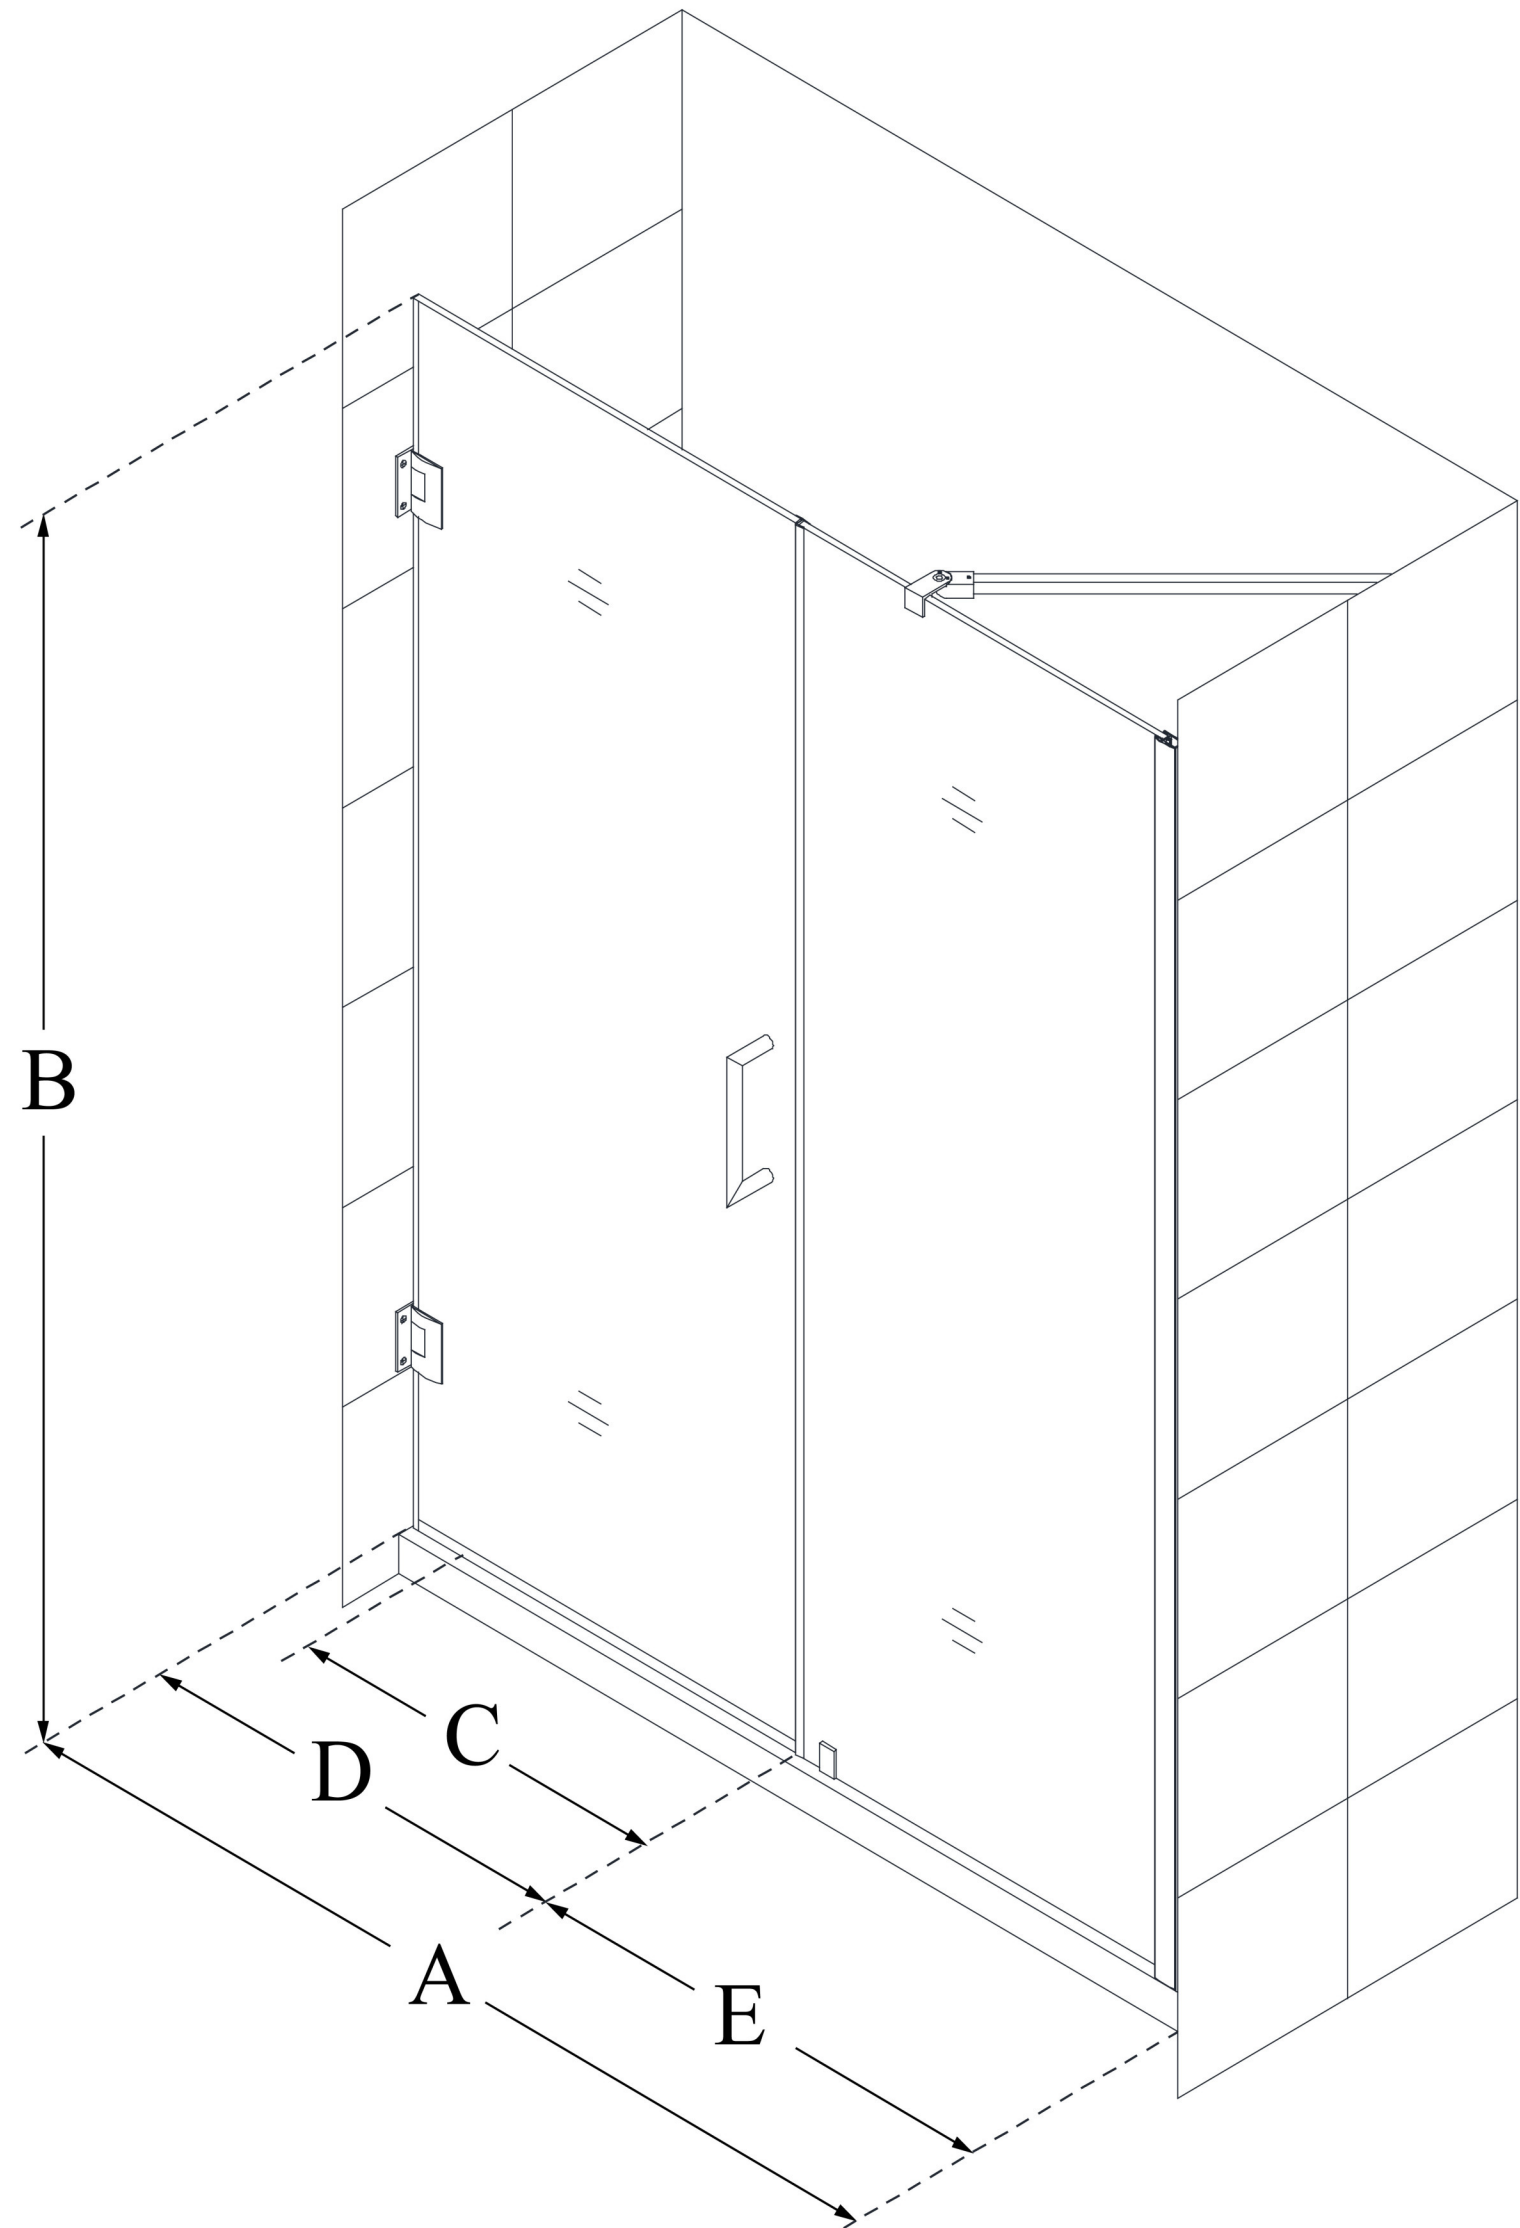

SHDR-20547210

UNIDOOR

DreamLine Unidoor 54-55 in. W x
72 in. H Frameless Hinged Shower
Door with Support Arm, Clear
Glass

SWING DOOR

CONFIGURATION DIMENSIONS:

A: 54 - 55 in.

MODEL WIDTH

B: 72 in.

MODEL HEIGHT

C: 29 in.

ACCESS WIDTH

D: 30 in.

DOOR WIDTH

E: 24 in.

INLINE PANEL WIDTH

DreamLine reserves the right to update or modify the hardware or materials pictured without prior notice for the purpose of product improvement and customer satisfaction.