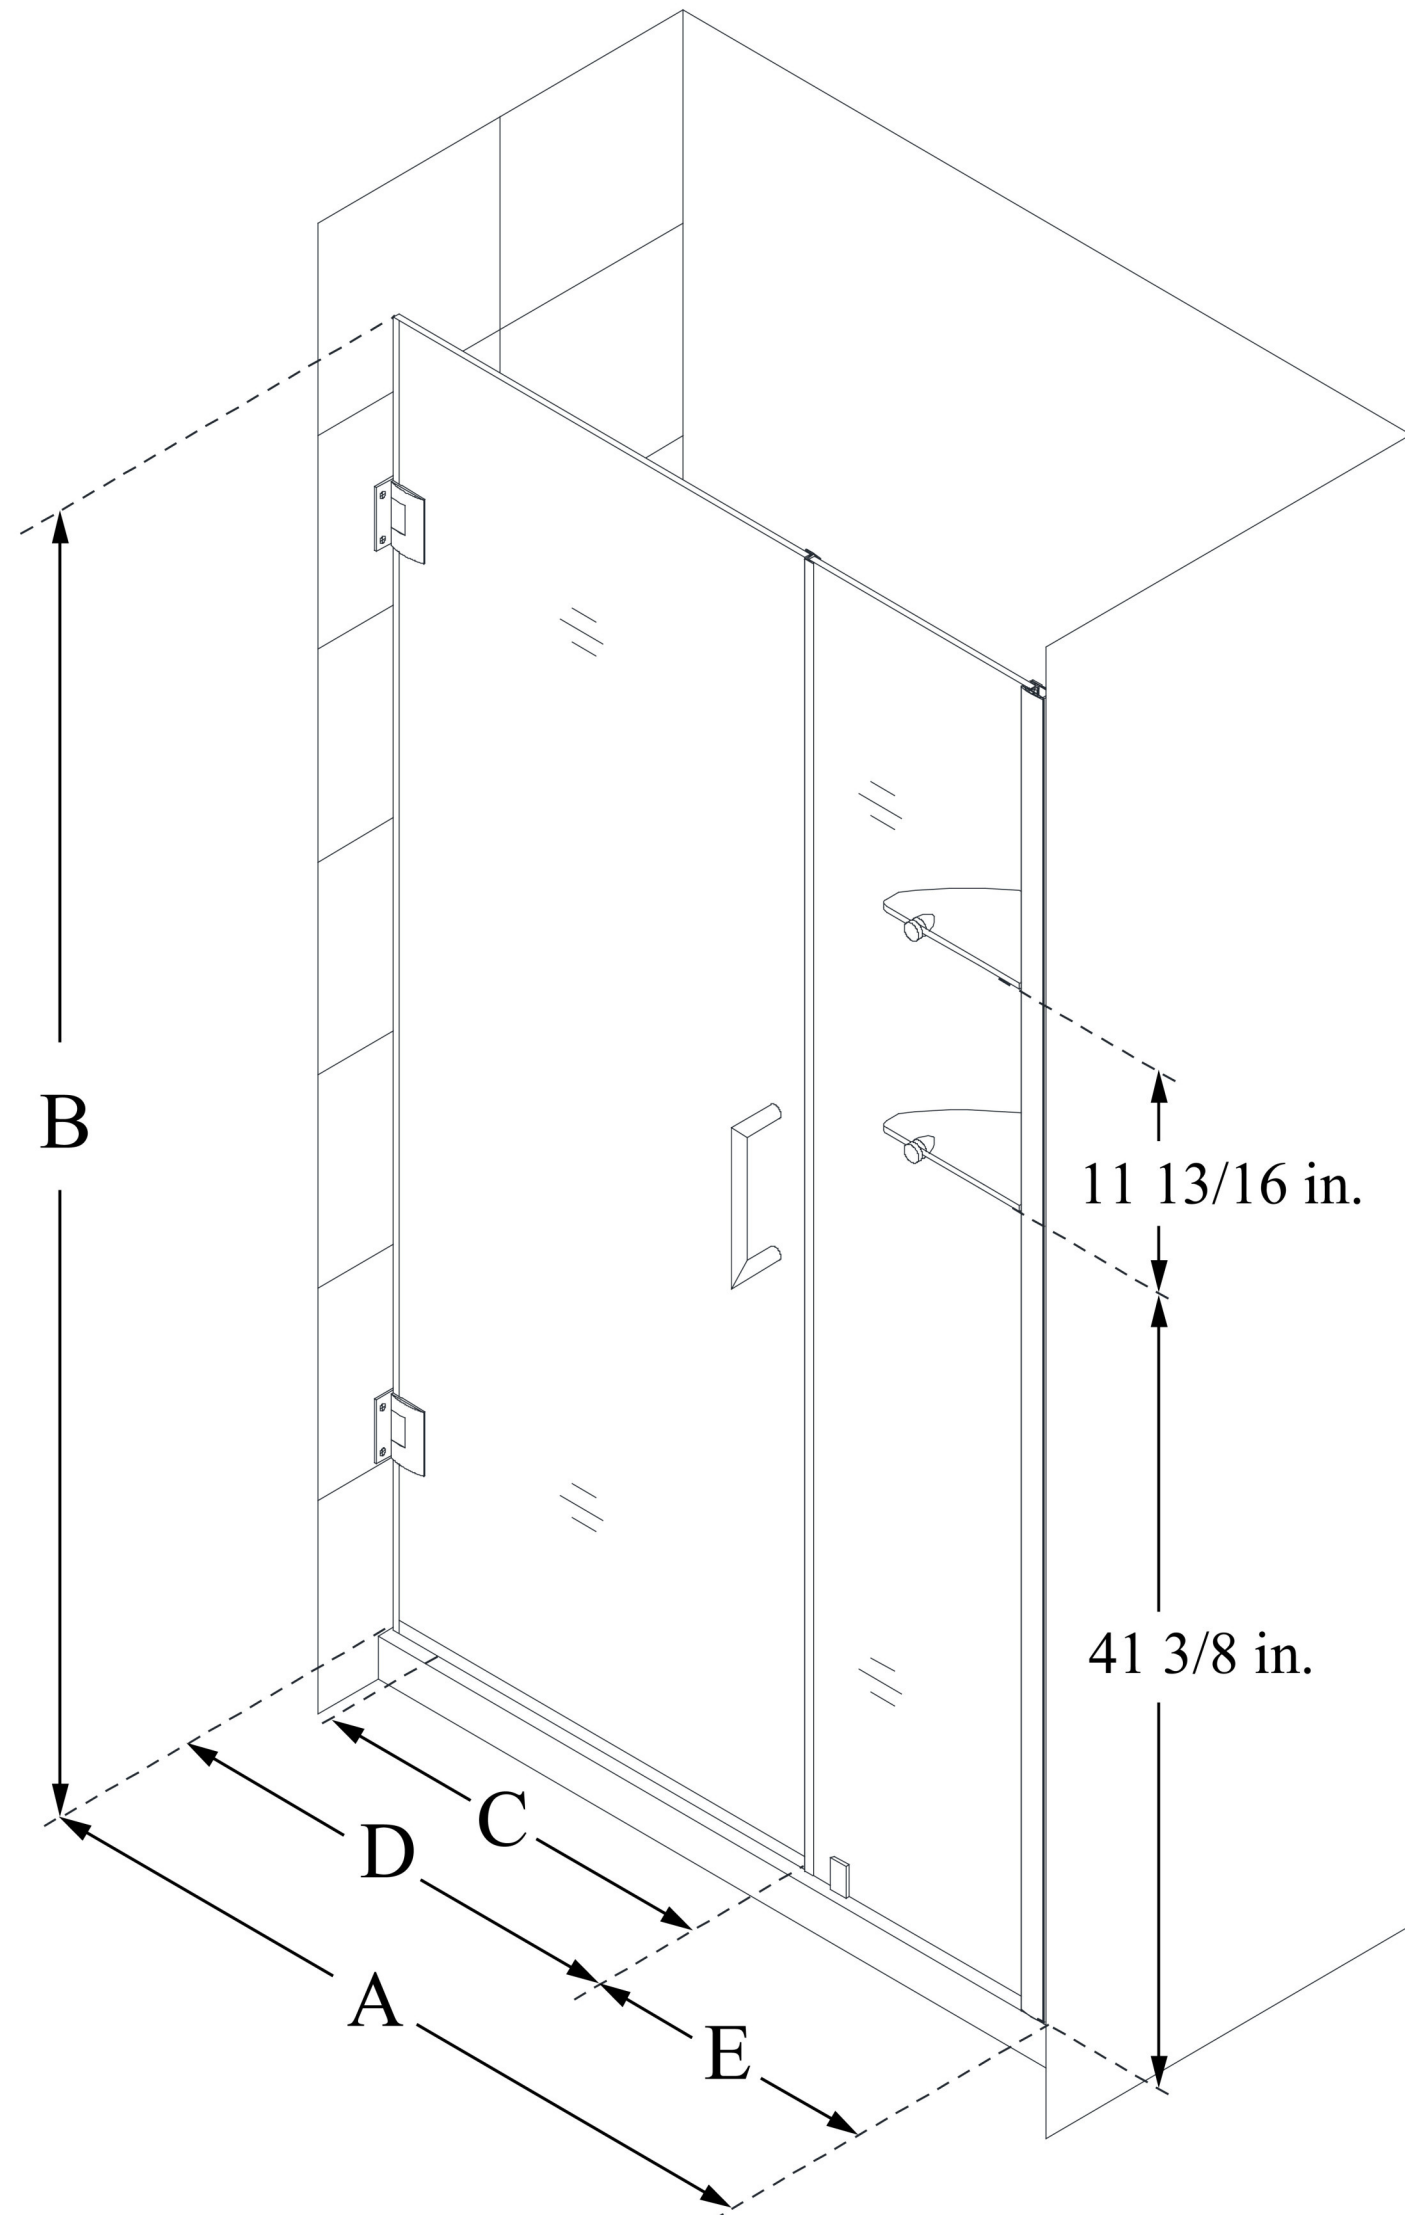

**SHDR-20547210S**

**UNIDOOR**

DreamLine Unidoor 54-55 in. W x  
72 in. H Frameless Hinged Shower  
Door with Shelves, Clear Glass

**SWING DOOR**

**CONFIGURATION  
DIMENSIONS:**

**A: 54 - 55 in.**

MODEL WIDTH

**B: 72 in.**

MODEL HEIGHT

**C: 29 in.**

ACCESS WIDTH

**D: 30 in.**

DOOR WIDTH

**E: 24 in.**

INLINE B PANEL WIDTH