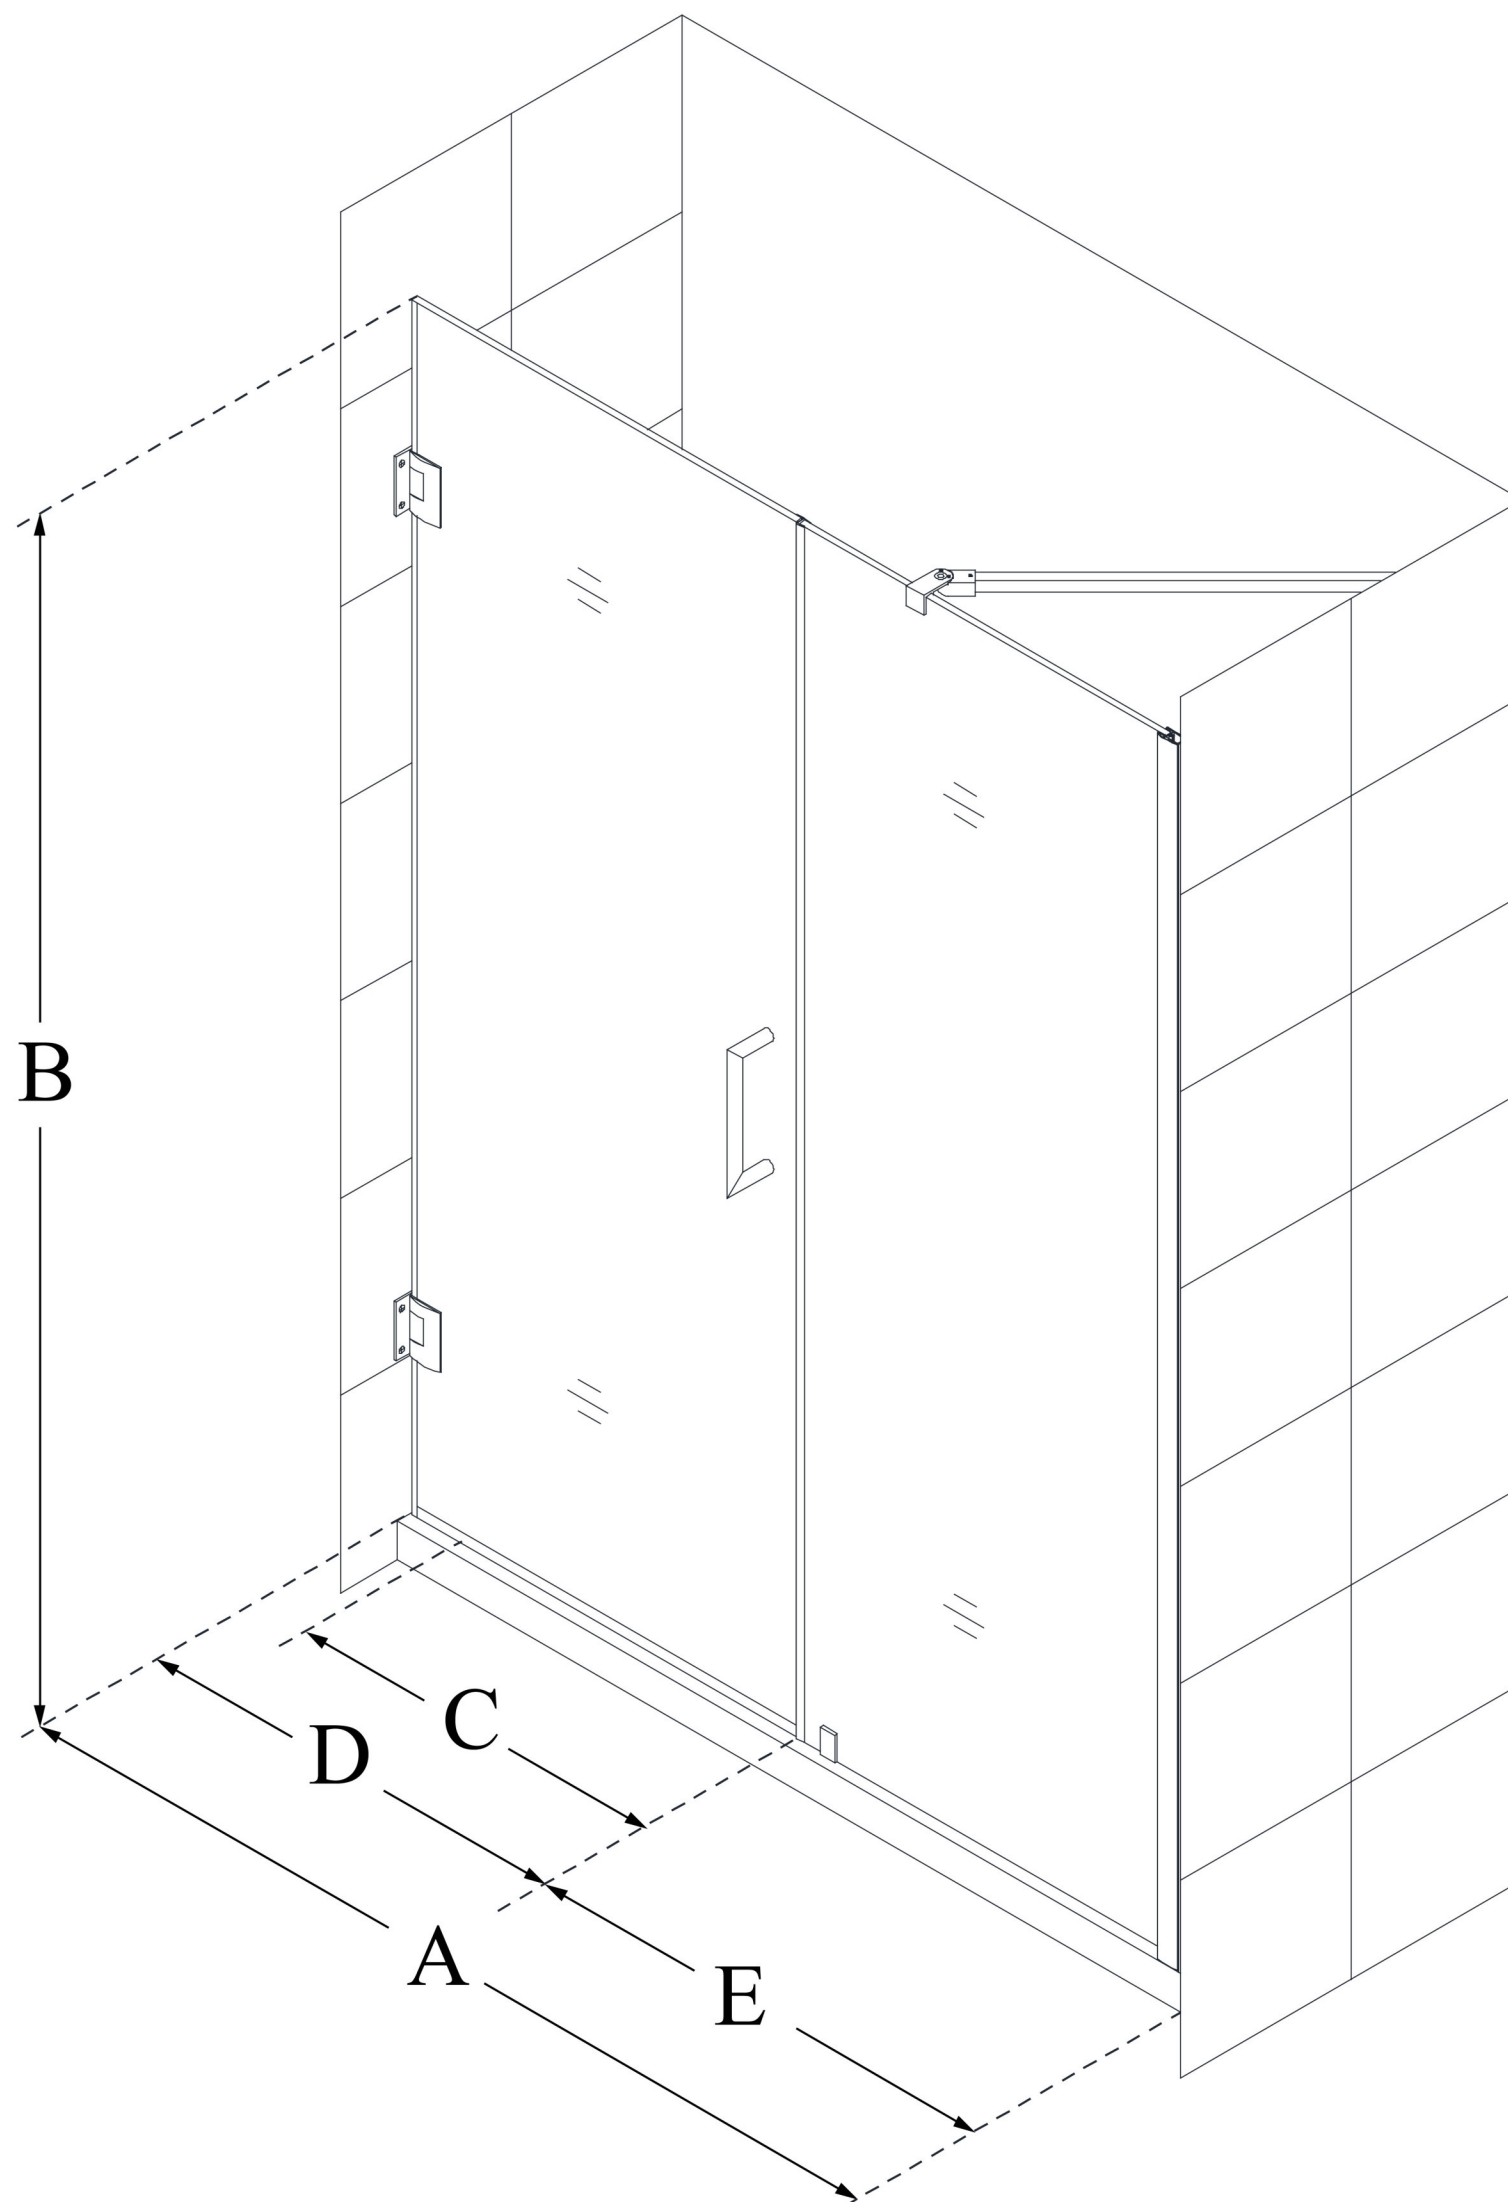

SHDR-20547210C

UNIDOOR

DreamLine Unidoor 54-55 in. W x
72 in. H Frameless Hinged Shower
Door with Support Arm, Clear
Glass

SWING DOOR

CONFIGURATION DIMENSIONS:

A: 54 - 55 in.

MODEL WIDTH

B: 72 in.

MODEL HEIGHT

C: 23 in.

ACCESS WIDTH

D: 24 in.

DOOR WIDTH

E: 30 in.

INLINE PANEL WIDTH

DreamLine reserves the right to update or modify the hardware or materials pictured without prior notice for the purpose of product improvement and customer satisfaction.