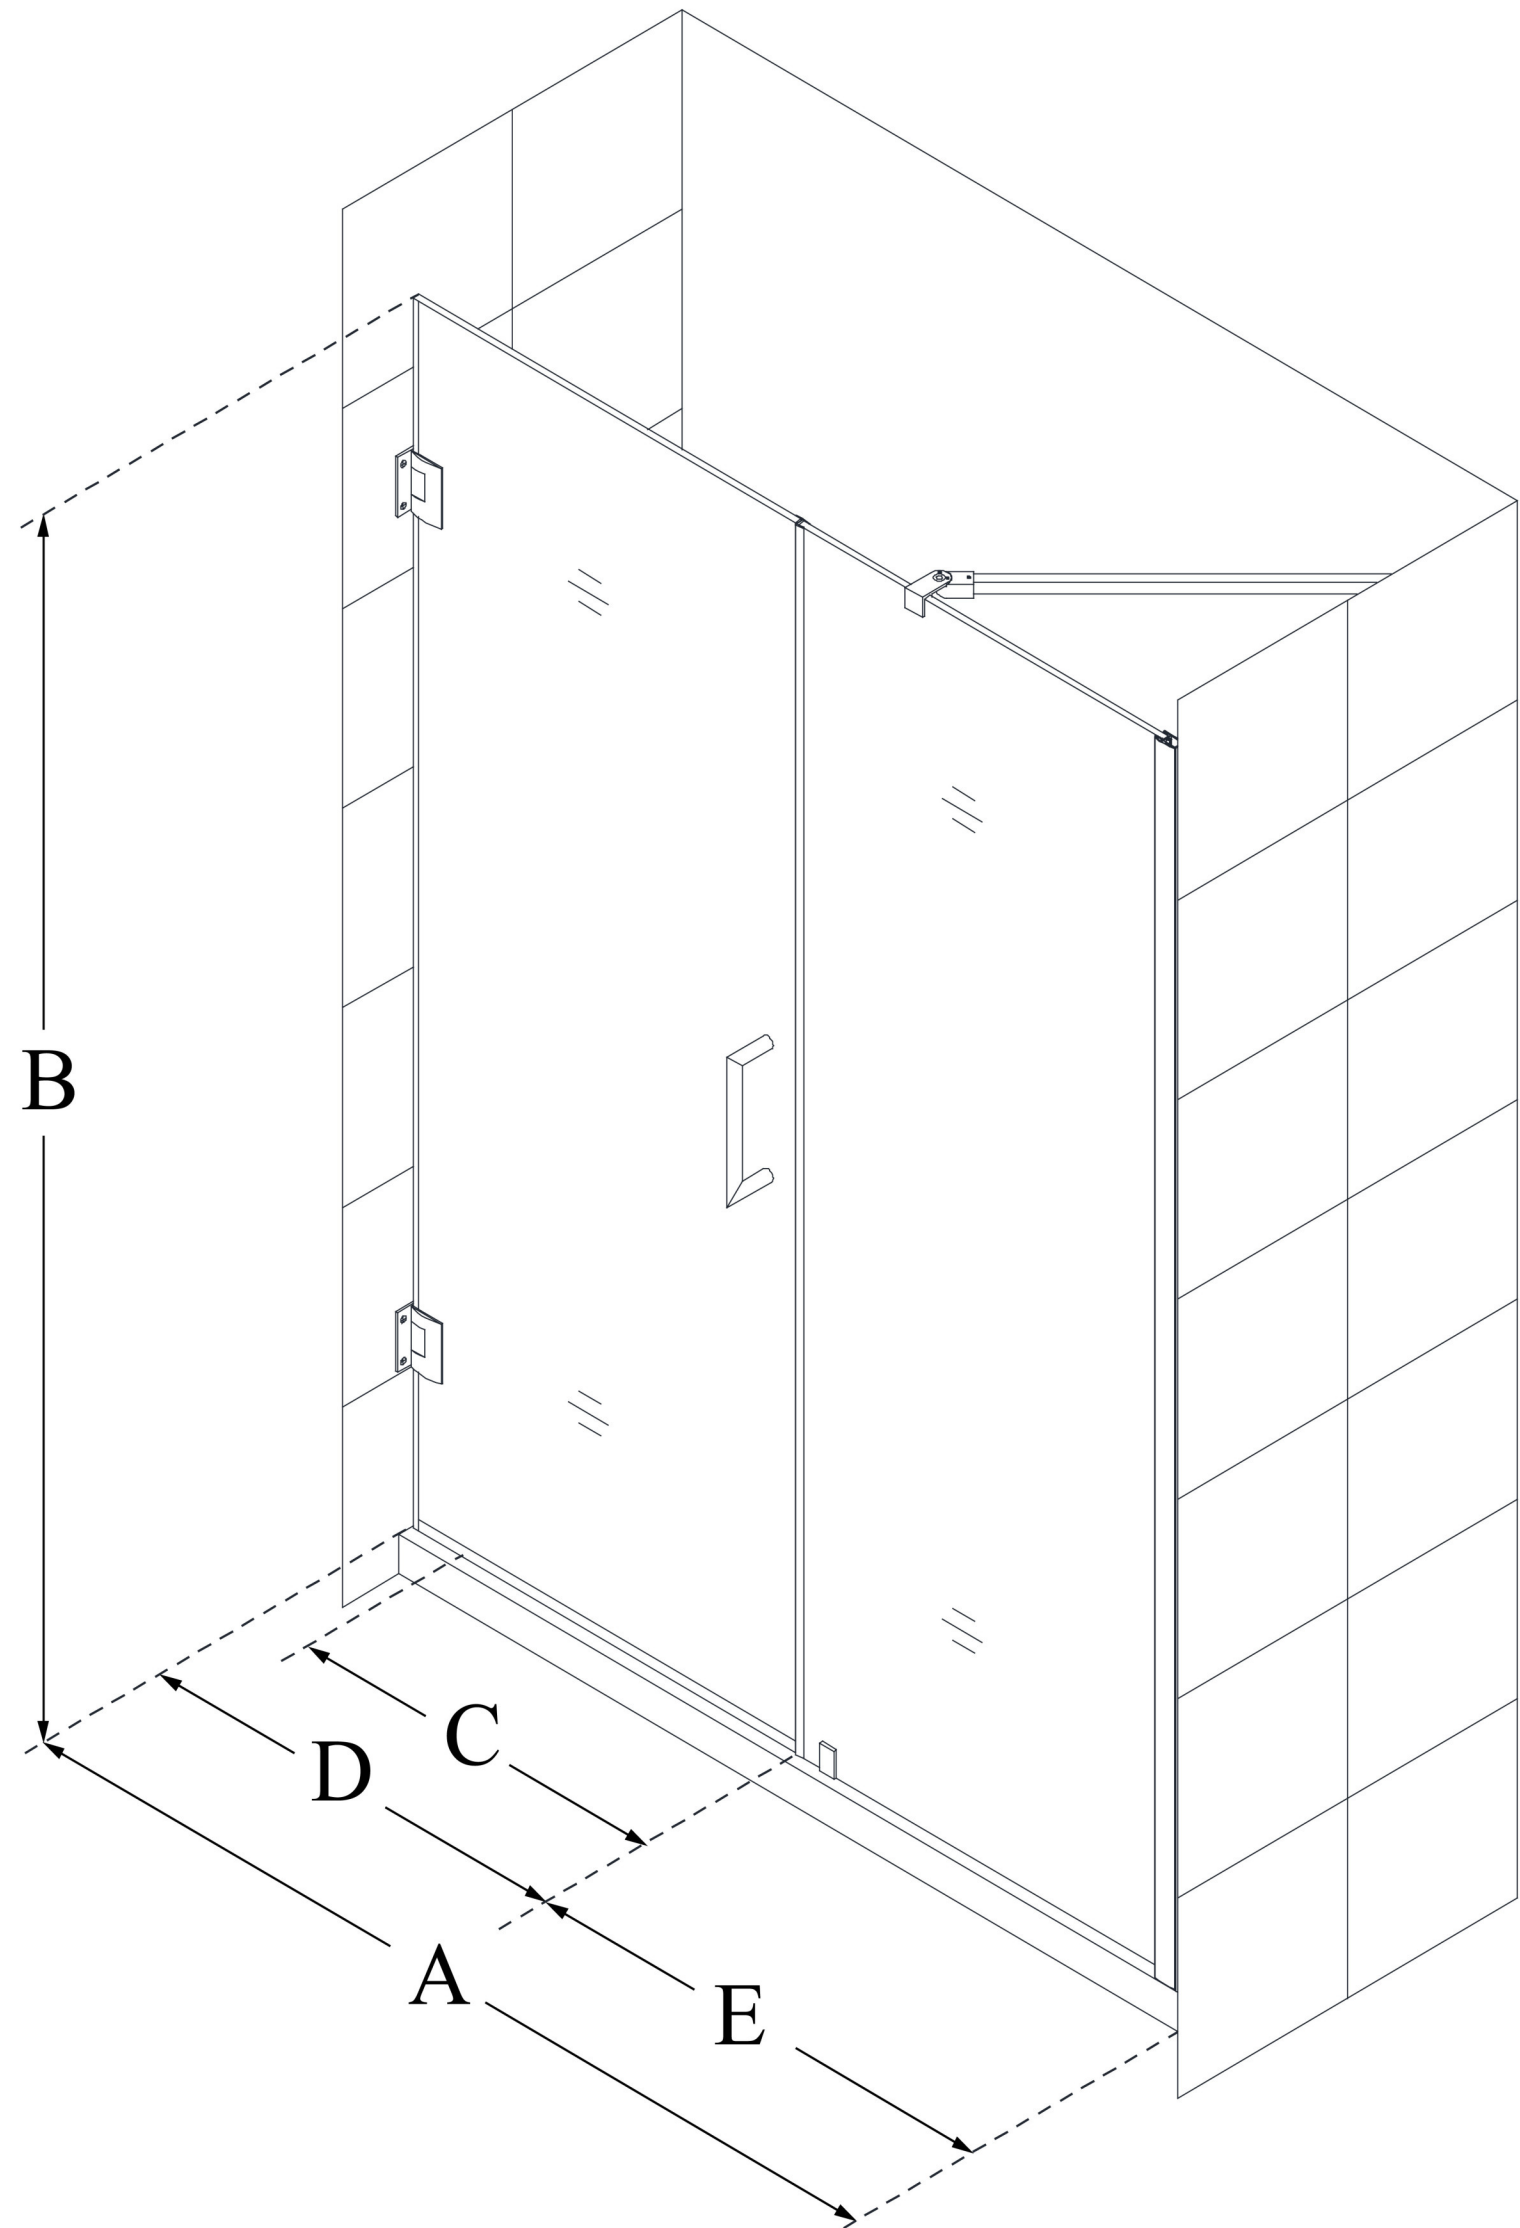

SHDR-20537210

UNIDOOR

DreamLine Unidoor 53-54 in. W x
72 in. H Frameless Hinged Shower
Door with Support Arm, Clear
Glass

SWING DOOR

CONFIGURATION DIMENSIONS:

A: 53 - 54 in.

MODEL WIDTH

B: 72 in.

MODEL HEIGHT

C: 28 in.

ACCESS WIDTH

D: 29 in.

DOOR WIDTH

E: 24 in.

INLINE PANEL WIDTH

DreamLine reserves the right to update or modify the hardware or materials pictured without prior notice for the purpose of product improvement and customer satisfaction.