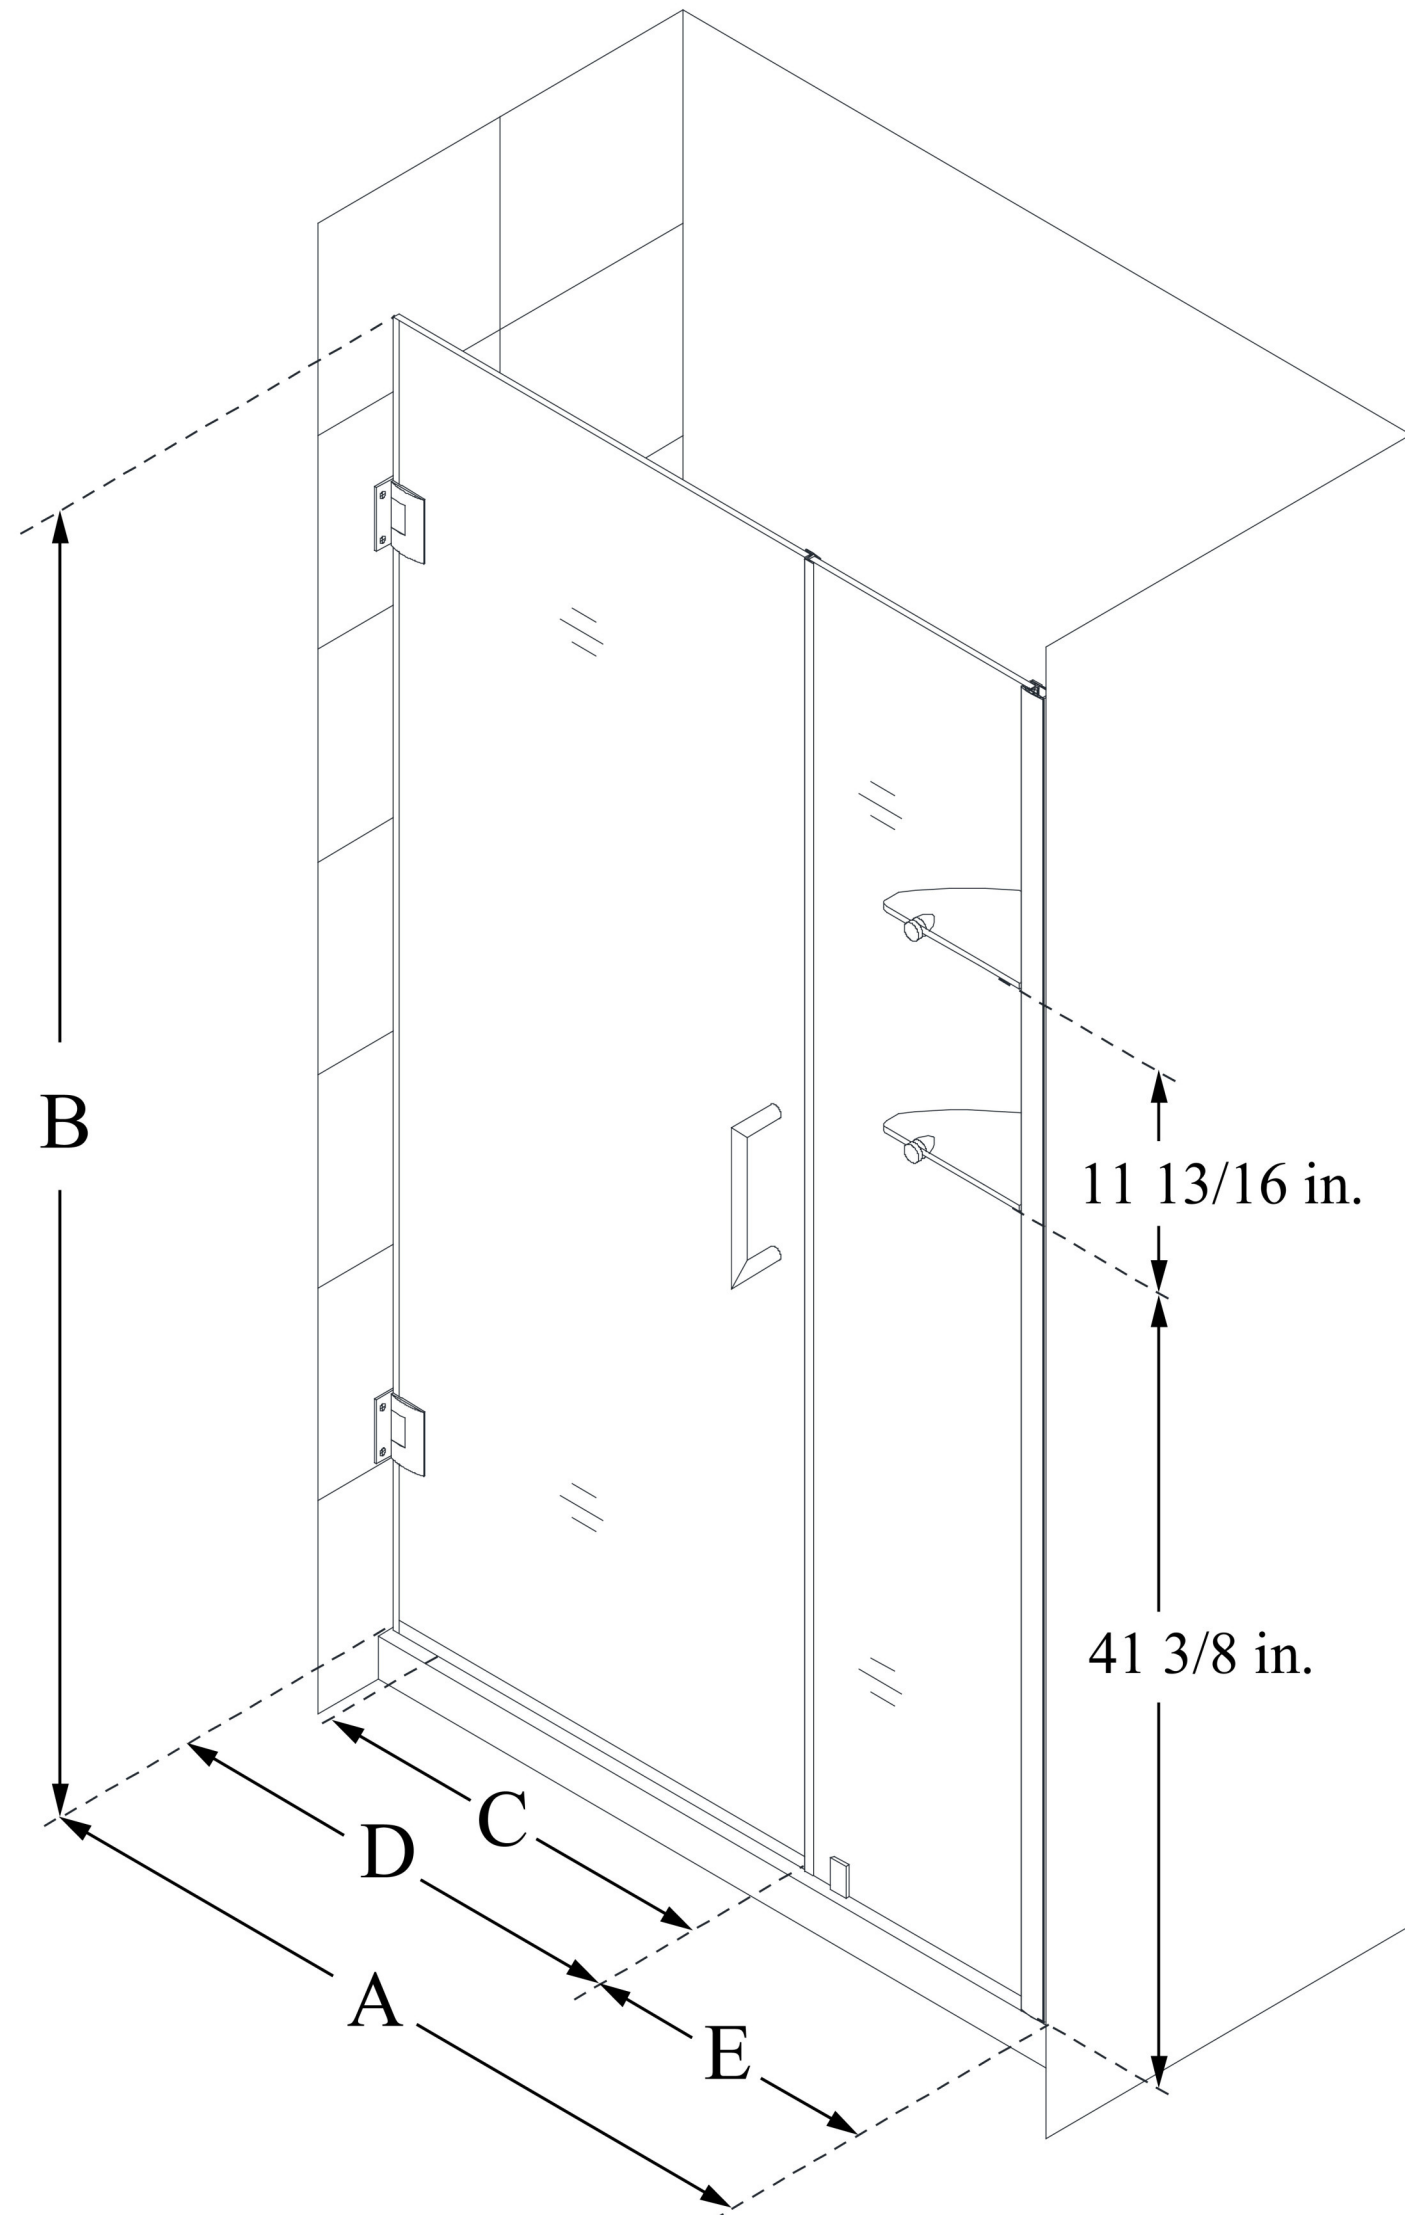

SHDR-20537210S

UNIDOOR

DreamLine Unidoor 53-54 in. W x
72 in. H Frameless Hinged Shower
Door with Shelves, Clear Glass

SWING DOOR

**CONFIGURATION
DIMENSIONS:**

A: 53 - 54 in.

MODEL WIDTH

B: 72 in.

MODEL HEIGHT

C: 28 in.

ACCESS WIDTH

D: 29 in.

DOOR WIDTH

E: 24 in.

INLINE B PANEL WIDTH

DreamLine reserves the right to update or modify the hardware or materials pictured without prior notice for the purpose of product improvement and customer satisfaction.