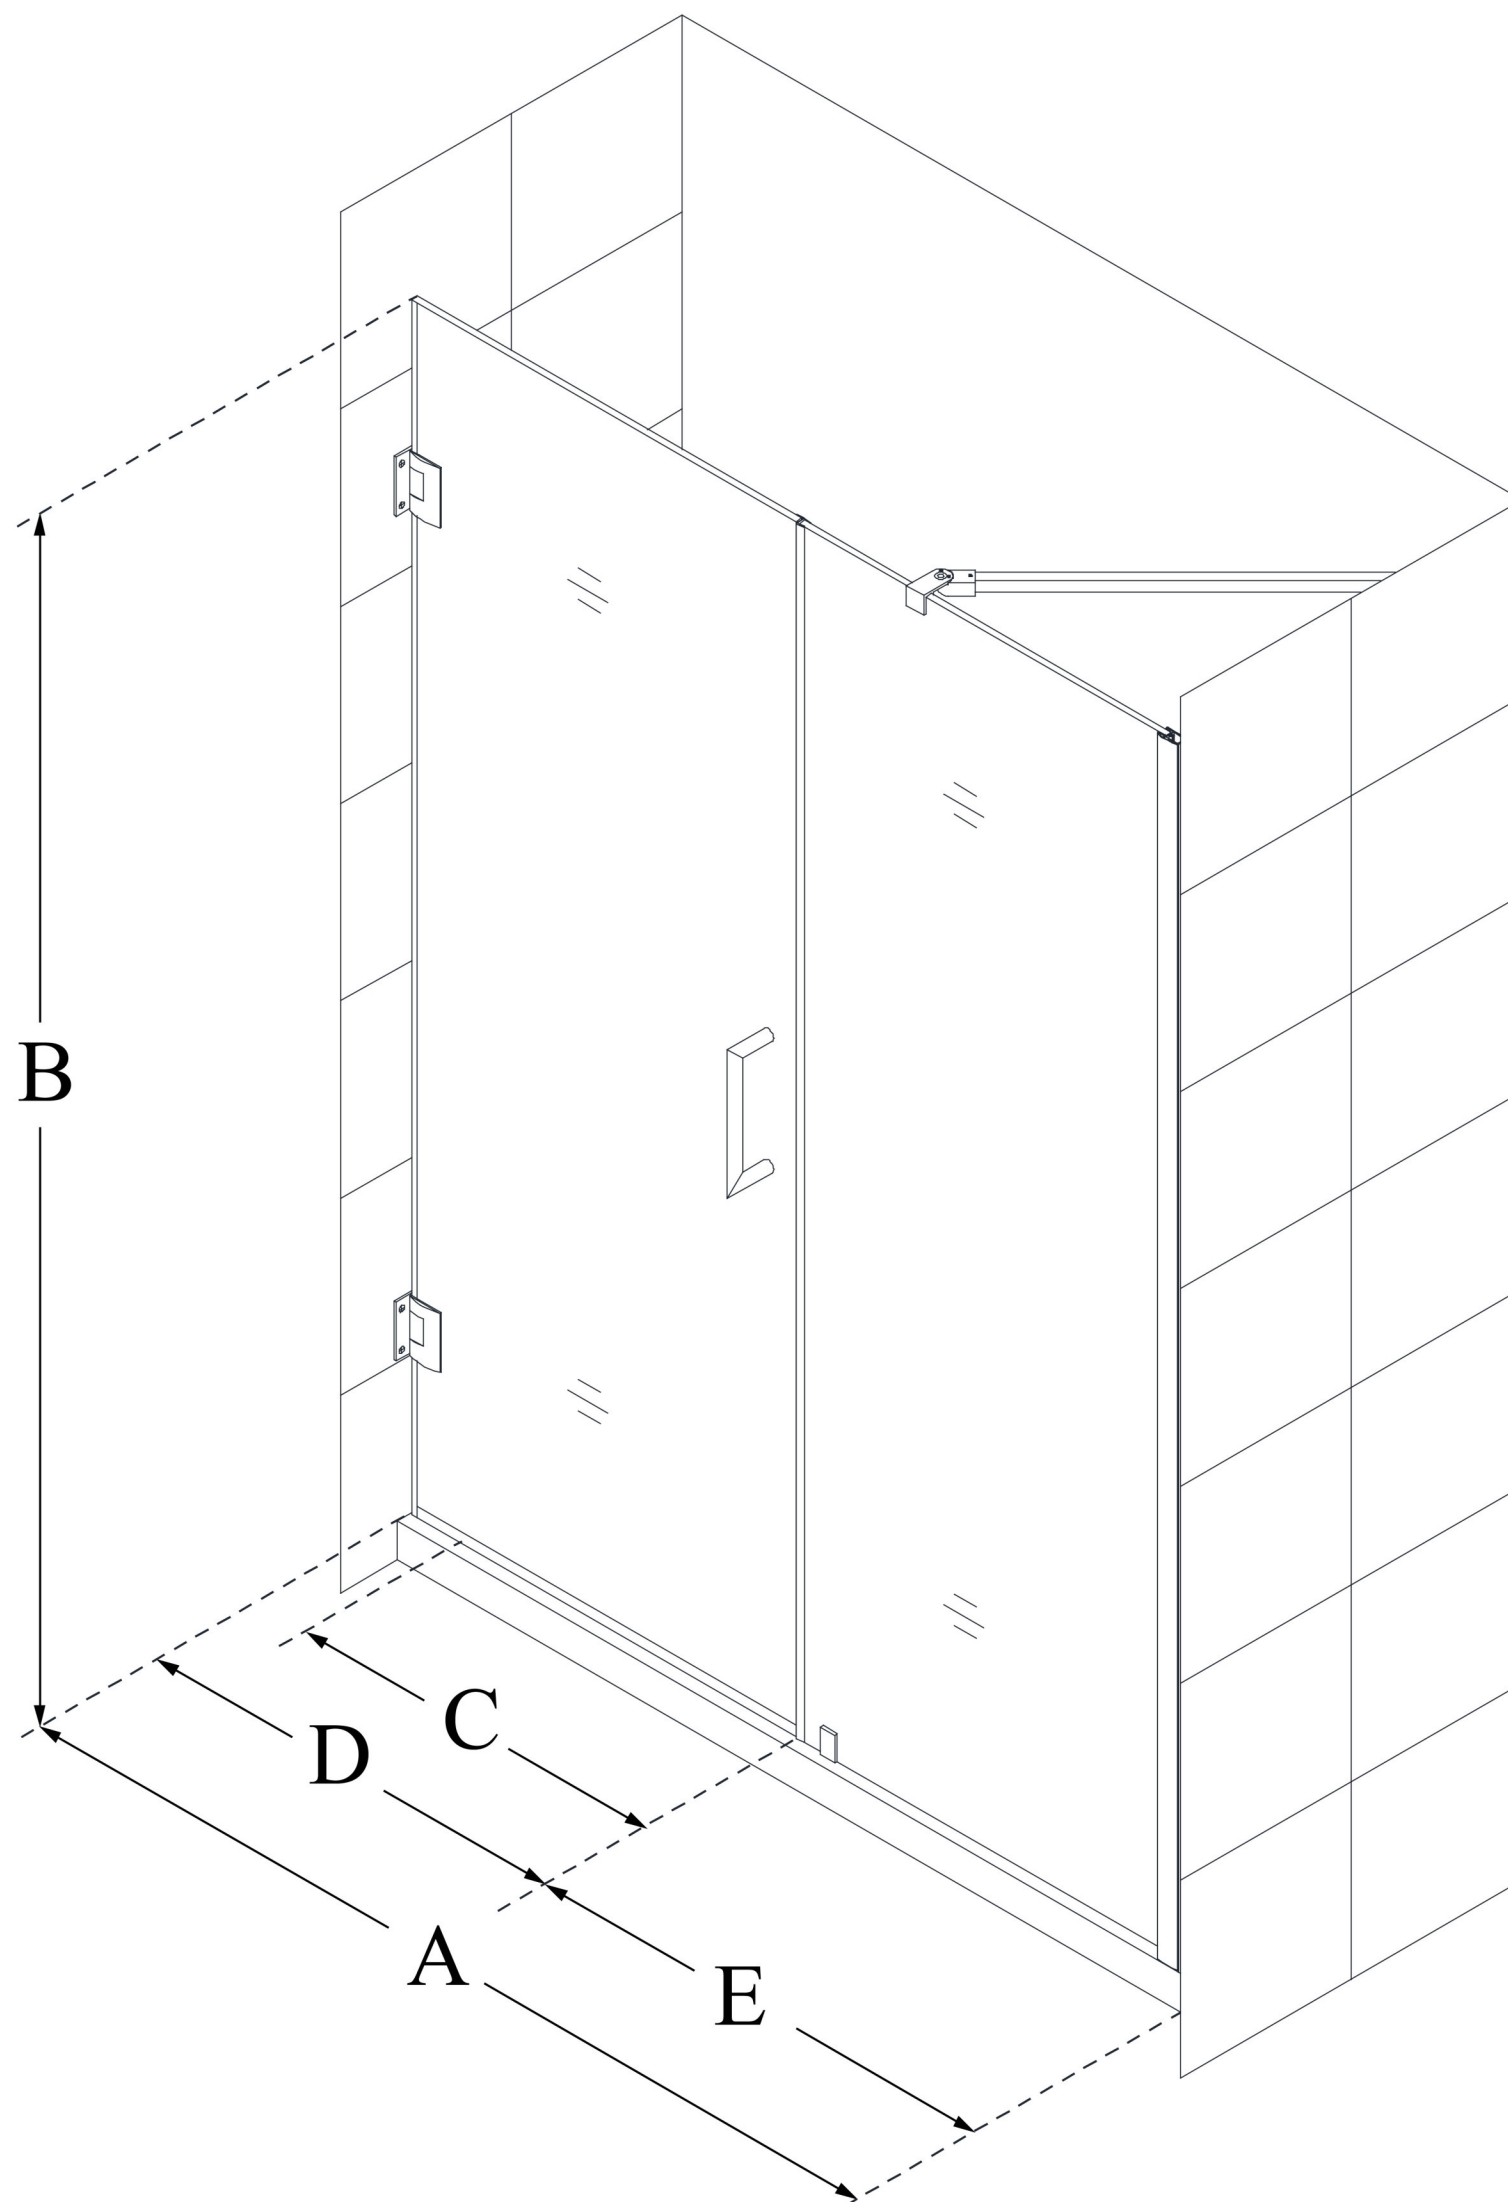

## UNIDOOR

DreamLine Unidoor 53-54 in. W x  
72 in. H Frameless Hinged Shower  
Door with Support Arm, Clear  
Glass

**SWING DOOR**

### CONFIGURATION DIMENSIONS:

**A: 53 - 54 in.**

MODEL WIDTH

**B: 72 in.**

MODEL HEIGHT

**C: 22 in.**

ACCESS WIDTH

**D: 23 in.**

DOOR WIDTH

**E: 30 in.**

INLINE PANEL WIDTH

DreamLine reserves the right to update or modify the hardware or materials pictured without prior notice for the purpose of product improvement and customer satisfaction.