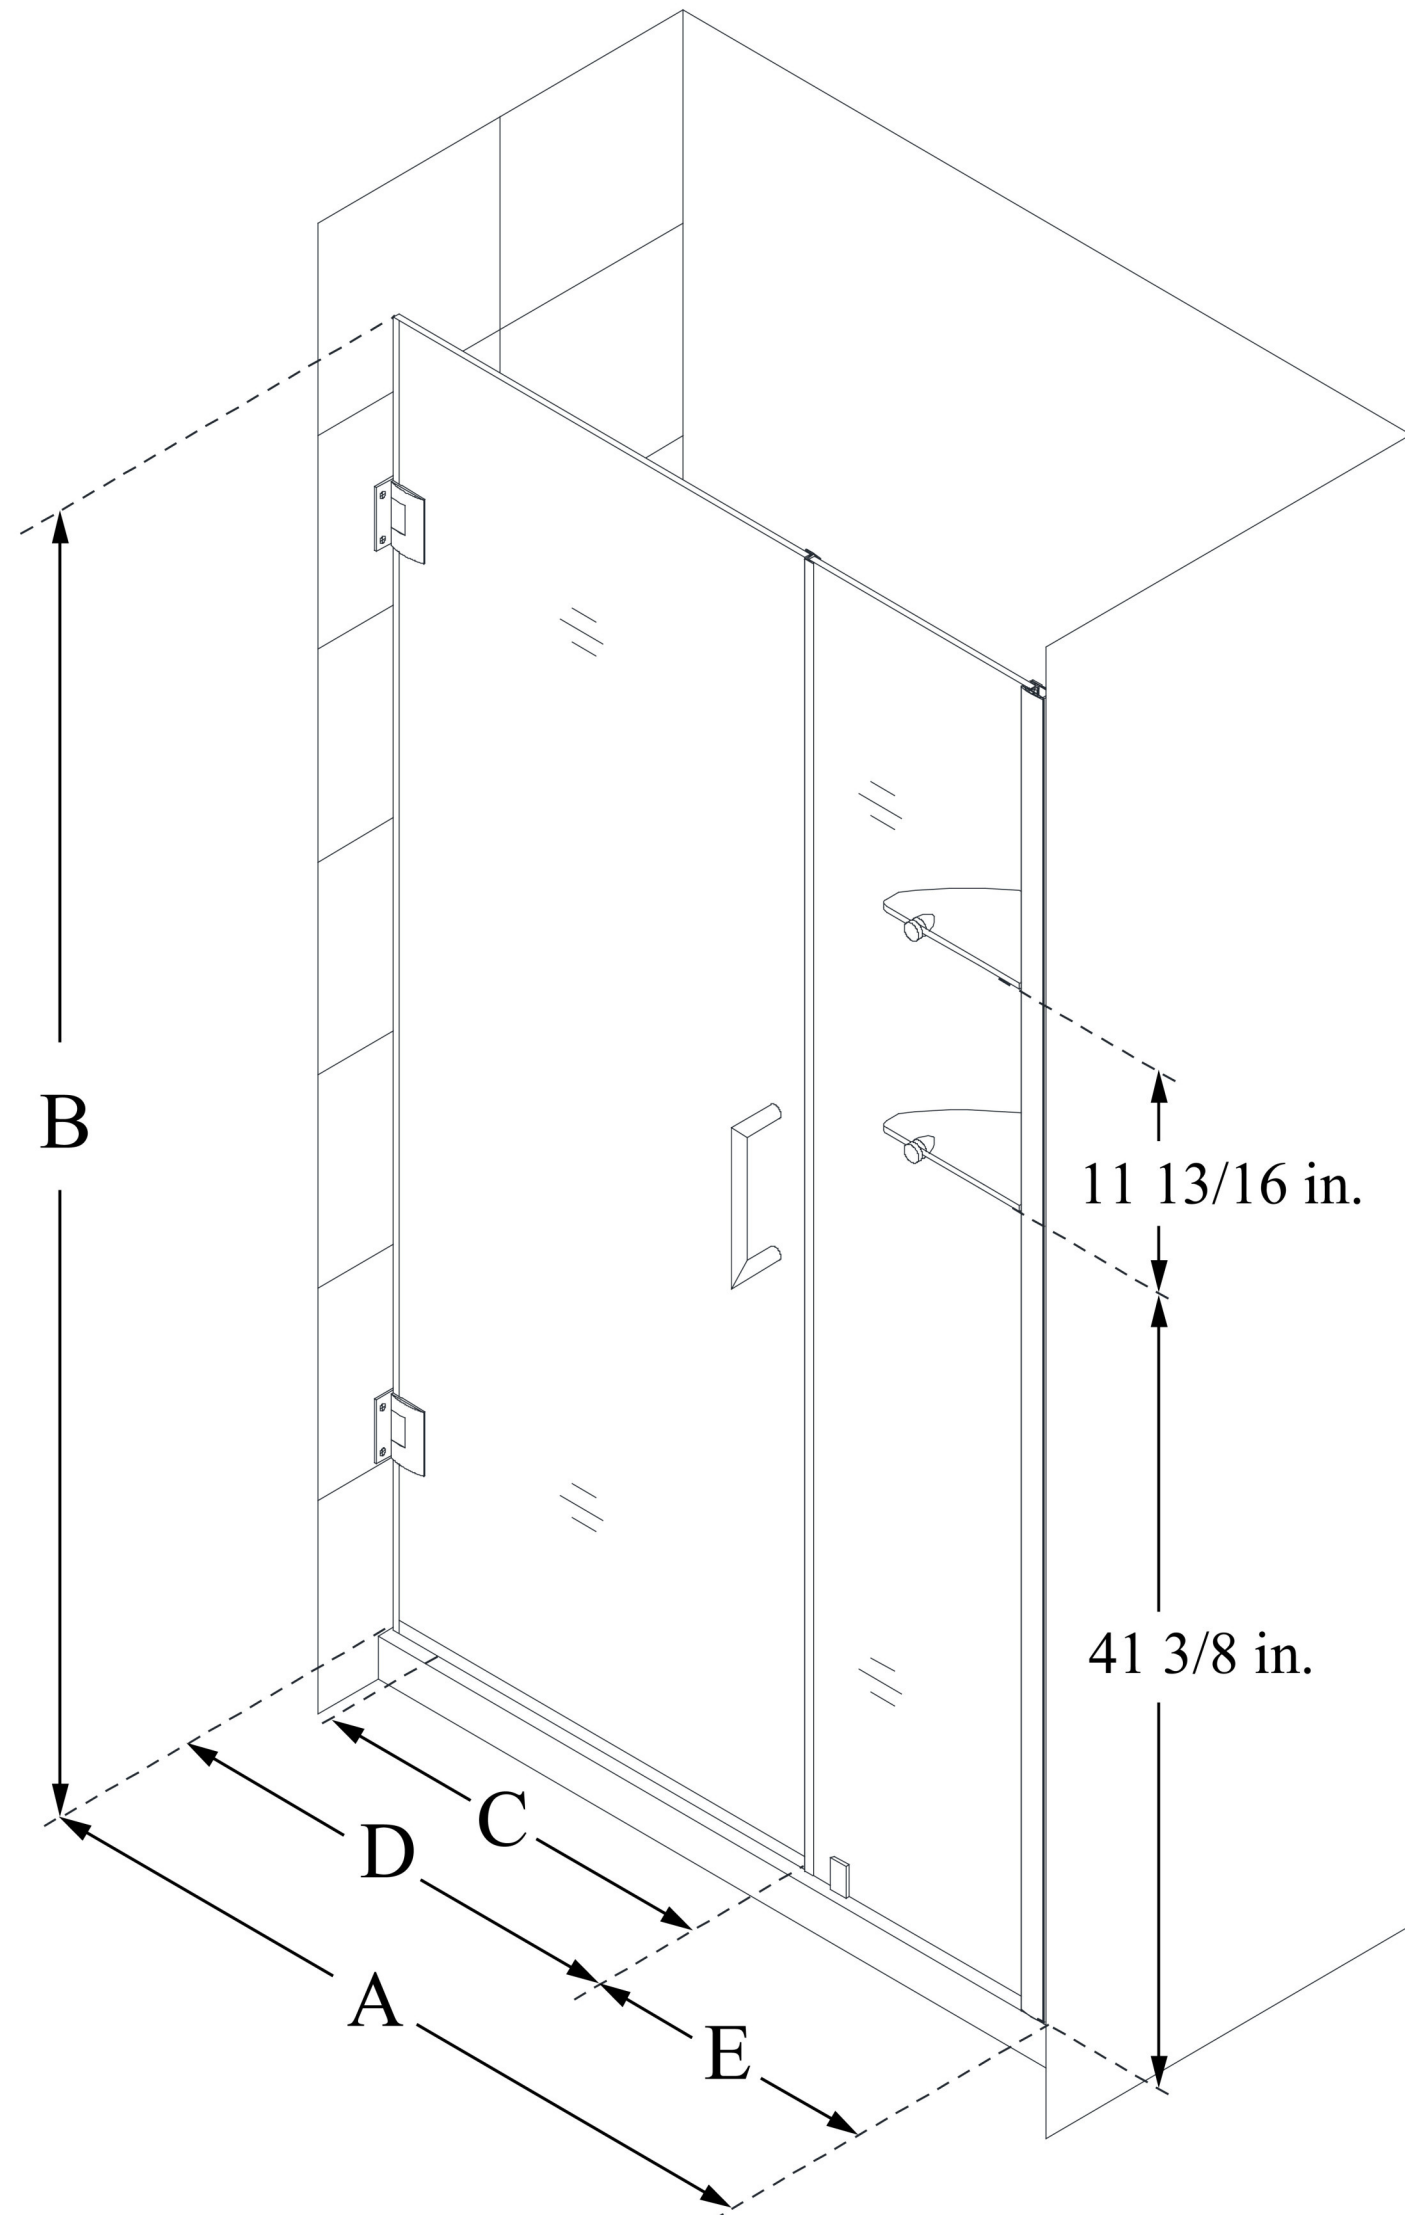

SHDR-20527210S

UNIDOOR

DreamLine Unidoor 52-53 in. W x
72 in. H Frameless Hinged Shower
Door with Shelves, Clear Glass

SWING DOOR

CONFIGURATION DIMENSIONS:

A: 52 - 53 in.

MODEL WIDTH

B: 72 in.

MODEL HEIGHT

C: 27 in.

ACCESS WIDTH

D: 28 in.

DOOR WIDTH

E: 24 in.

INLINE B PANEL WIDTH

DreamLine reserves the right to update or modify the hardware or materials pictured without prior notice for the purpose of product improvement and customer satisfaction.