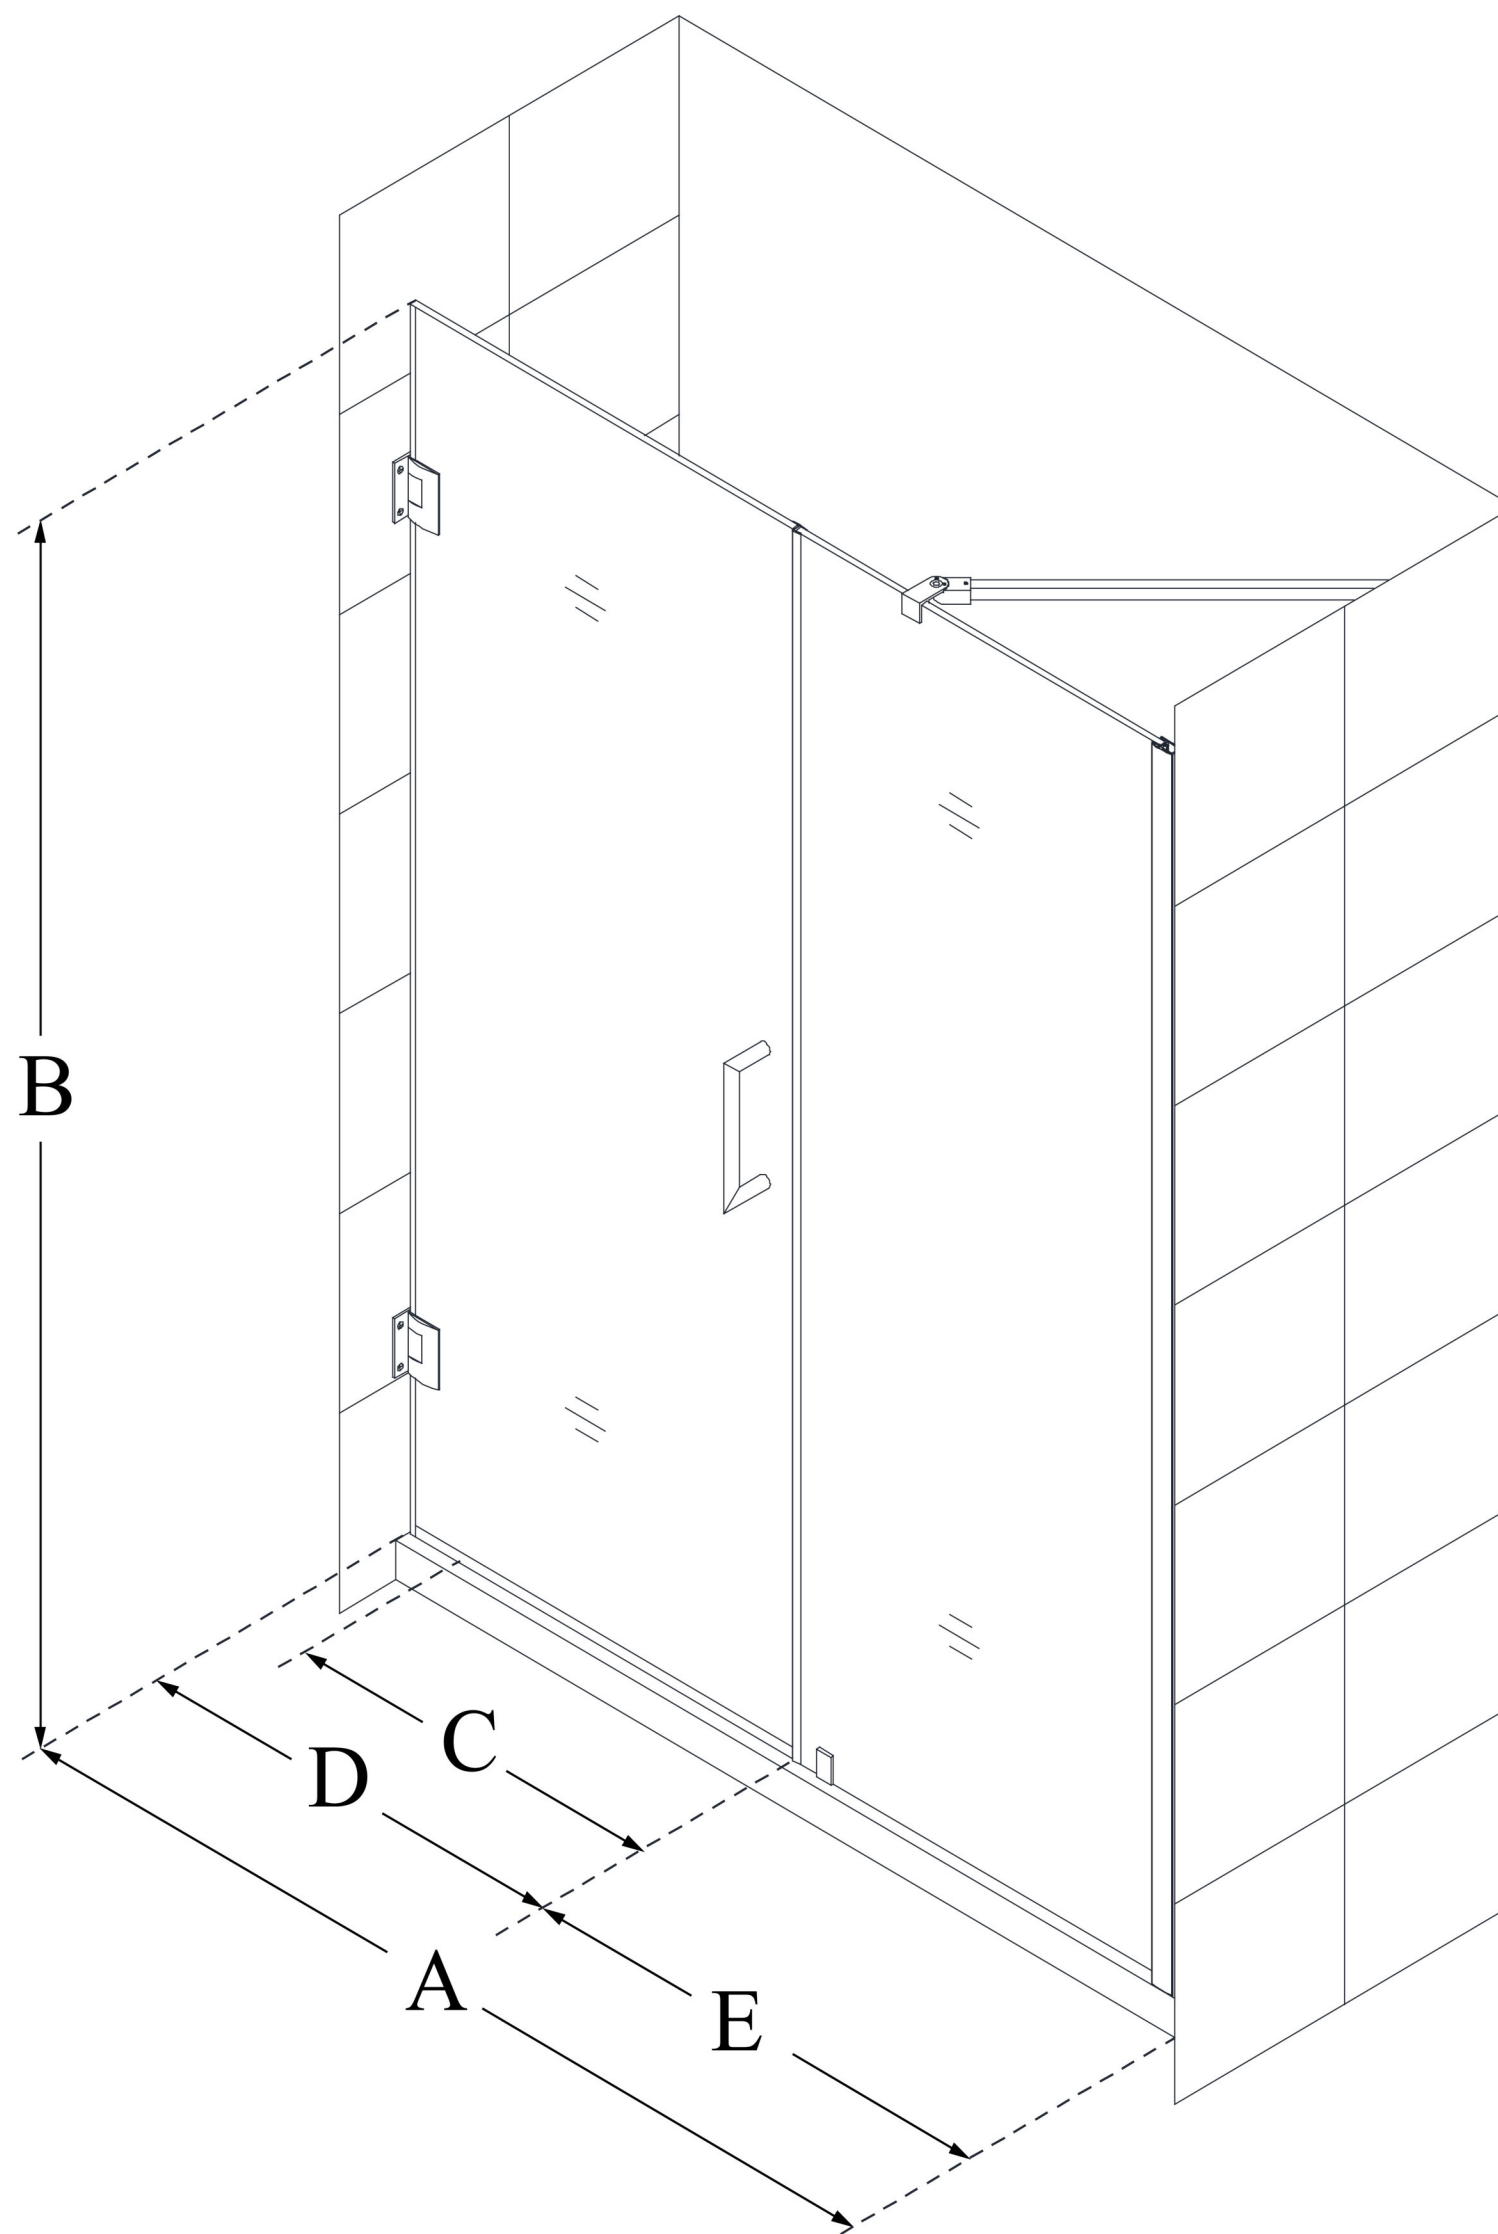

SHDR-20517210

UNIDOOR

DreamLine Unidoor 51-52 in. W x
72 in. H Frameless Hinged Shower
Door with Support Arm, Clear
Glass

SWING DOOR

CONFIGURATION DIMENSIONS:

A: 51 - 52 in.

MODEL WIDTH

B: 72 in.

MODEL HEIGHT

C: 26 in.

ACCESS WIDTH

D: 27 in.

DOOR WIDTH

E: 24 in.

INLINE PANEL WIDTH

DreamLine reserves the right to update or modify the hardware or materials pictured without prior notice for the purpose of product improvement and customer satisfaction.