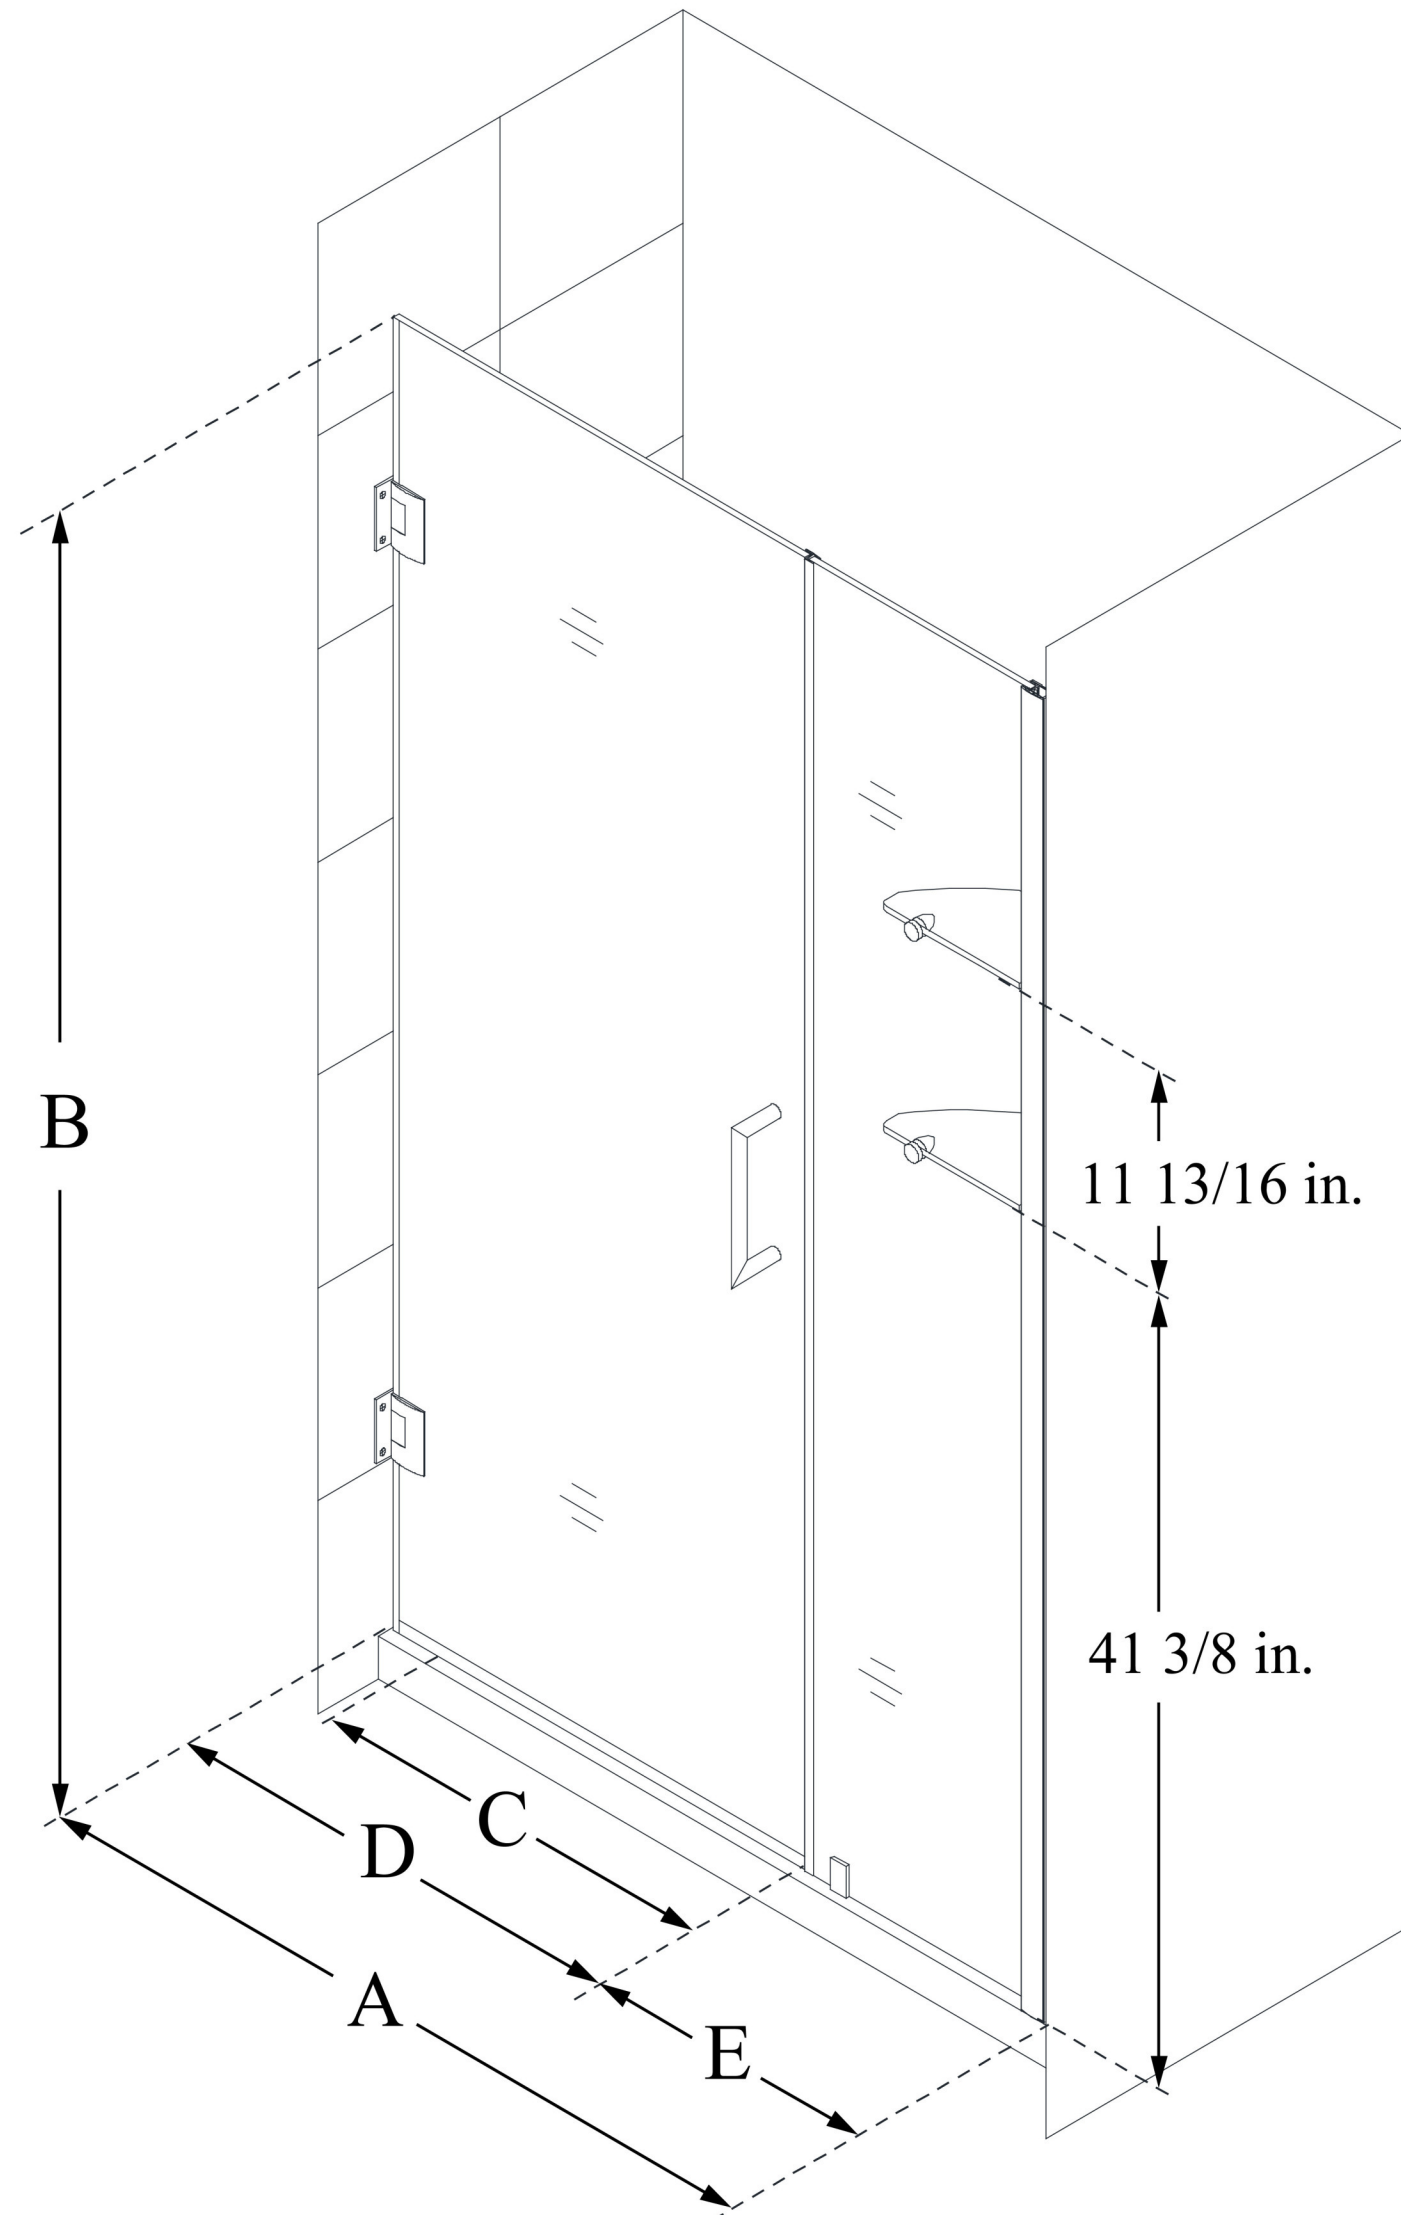

## UNIDOOR

DreamLine Unidoor 51-52 in. W x  
72 in. H Frameless Hinged Shower  
Door with Shelves, Clear Glass

**SWING DOOR**

### CONFIGURATION DIMENSIONS:

**A: 51 - 52 in.**

MODEL WIDTH

**B: 72 in.**

MODEL HEIGHT

**C: 26 in.**

ACCESS WIDTH

**D: 27 in.**

DOOR WIDTH

**E: 24 in.**

INLINE B PANEL WIDTH

DreamLine reserves the right to update or modify the hardware or materials pictured without prior notice for the purpose of product improvement and customer satisfaction.