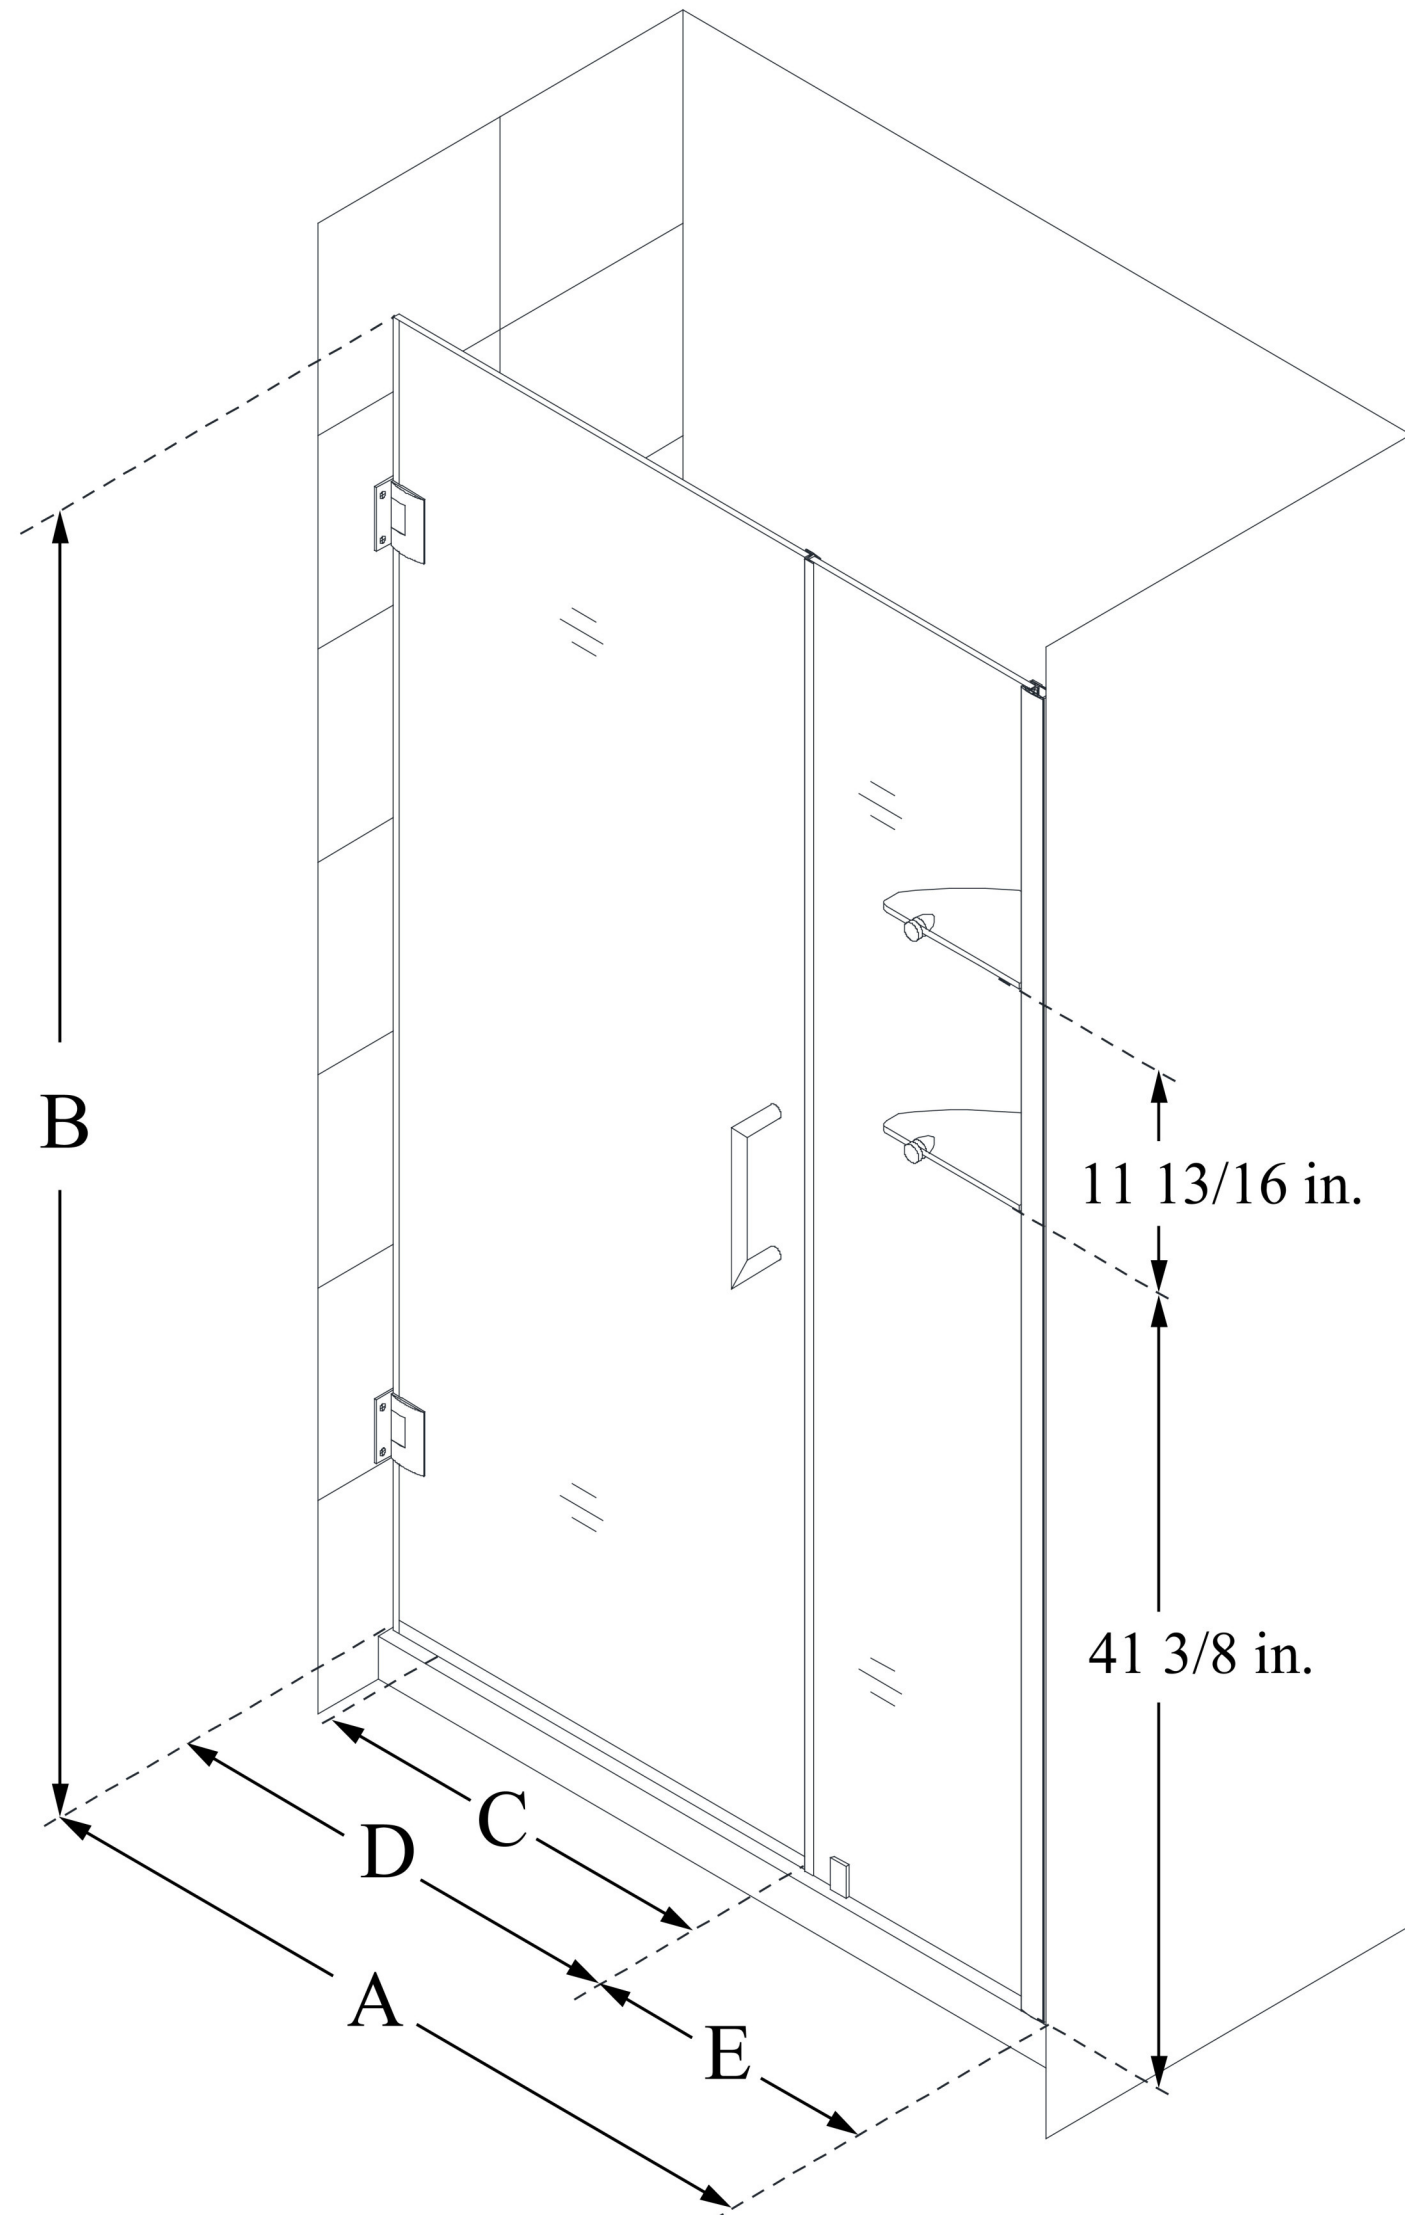

SHDR-20507210S

UNIDOOR

DreamLine Unidoor 50-51 in. W x
72 in. H Frameless Hinged Shower
Door with Shelves, Clear Glass

SWING DOOR

CONFIGURATION DIMENSIONS:

A: 50 - 51 in.

MODEL WIDTH

B: 72 in.

MODEL HEIGHT

C: 25 in.

ACCESS WIDTH

D: 26 in.

DOOR WIDTH

E: 24 in.

INLINE B PANEL WIDTH

DreamLine reserves the right to update or modify the hardware or materials pictured without prior notice for the purpose of product improvement and customer satisfaction.