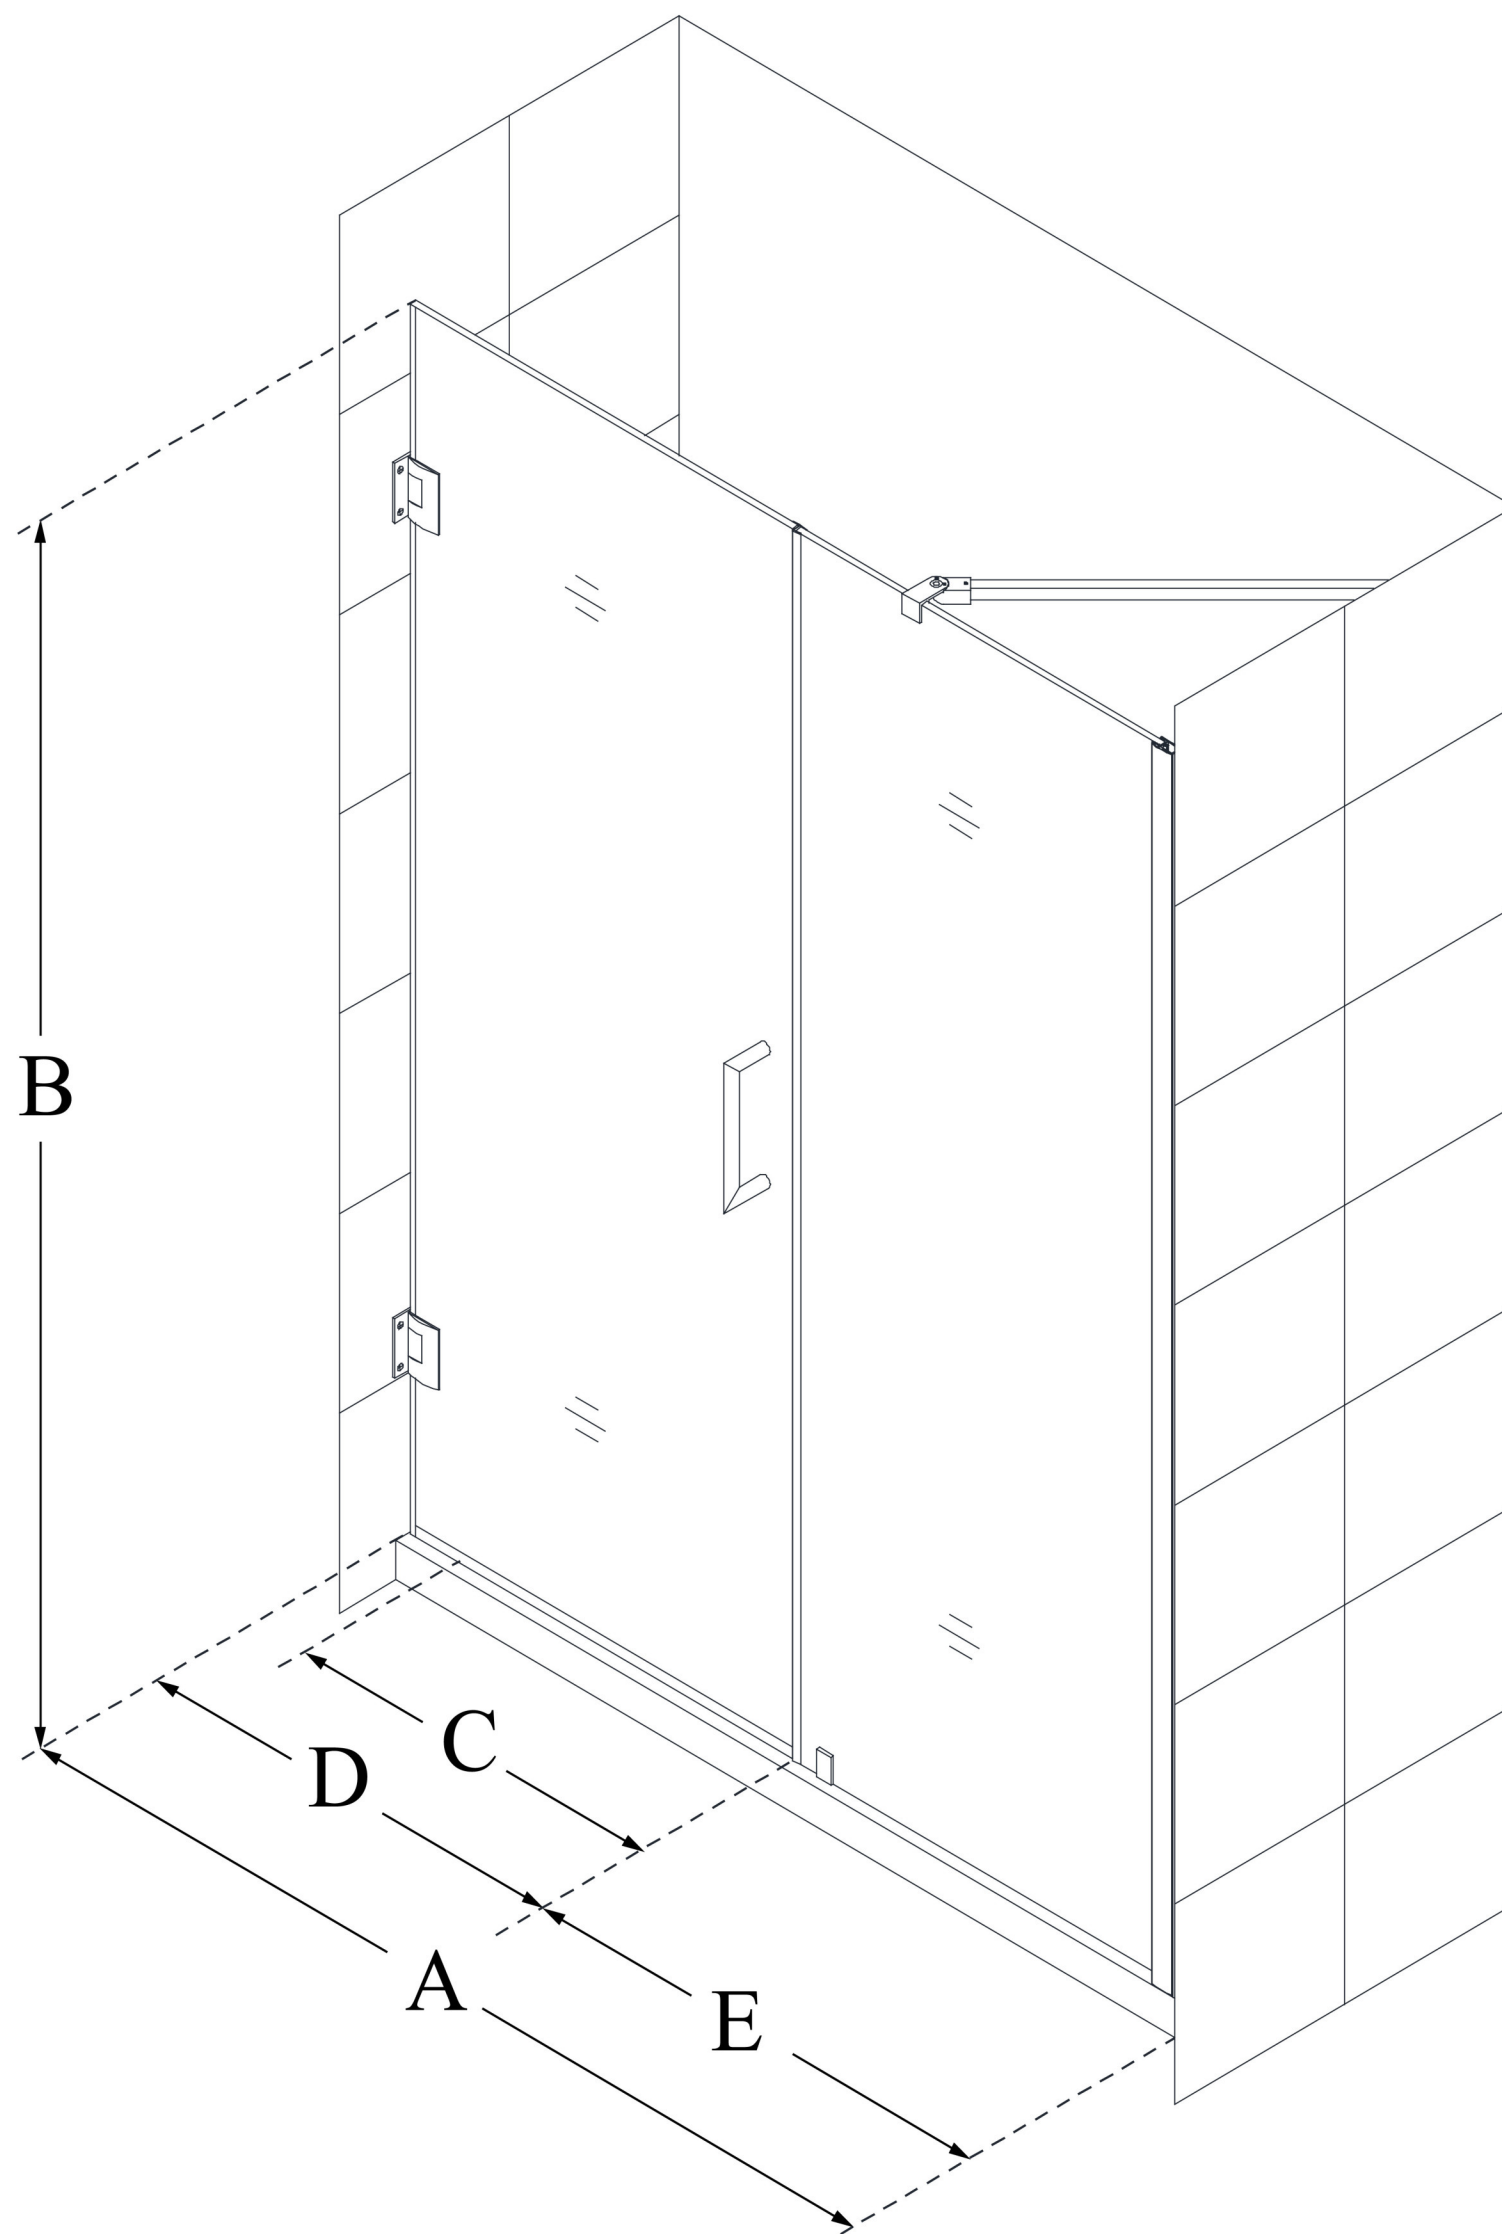

## UNIDOOR

DreamLine Unidoor 49-50 in. W x  
72 in. H Frameless Hinged Shower  
Door with Support Arm, Clear  
Glass

**SWING DOOR**

### CONFIGURATION DIMENSIONS:

**A: 49 - 50 in.**

MODEL WIDTH

**B: 72 in.**

MODEL HEIGHT

**C: 24 in.**

ACCESS WIDTH

**D: 25 in.**

DOOR WIDTH

**E: 24 in.**

INLINE PANEL WIDTH

DreamLine reserves the right to update or modify the hardware or materials pictured without prior notice for the purpose of product improvement and customer satisfaction.