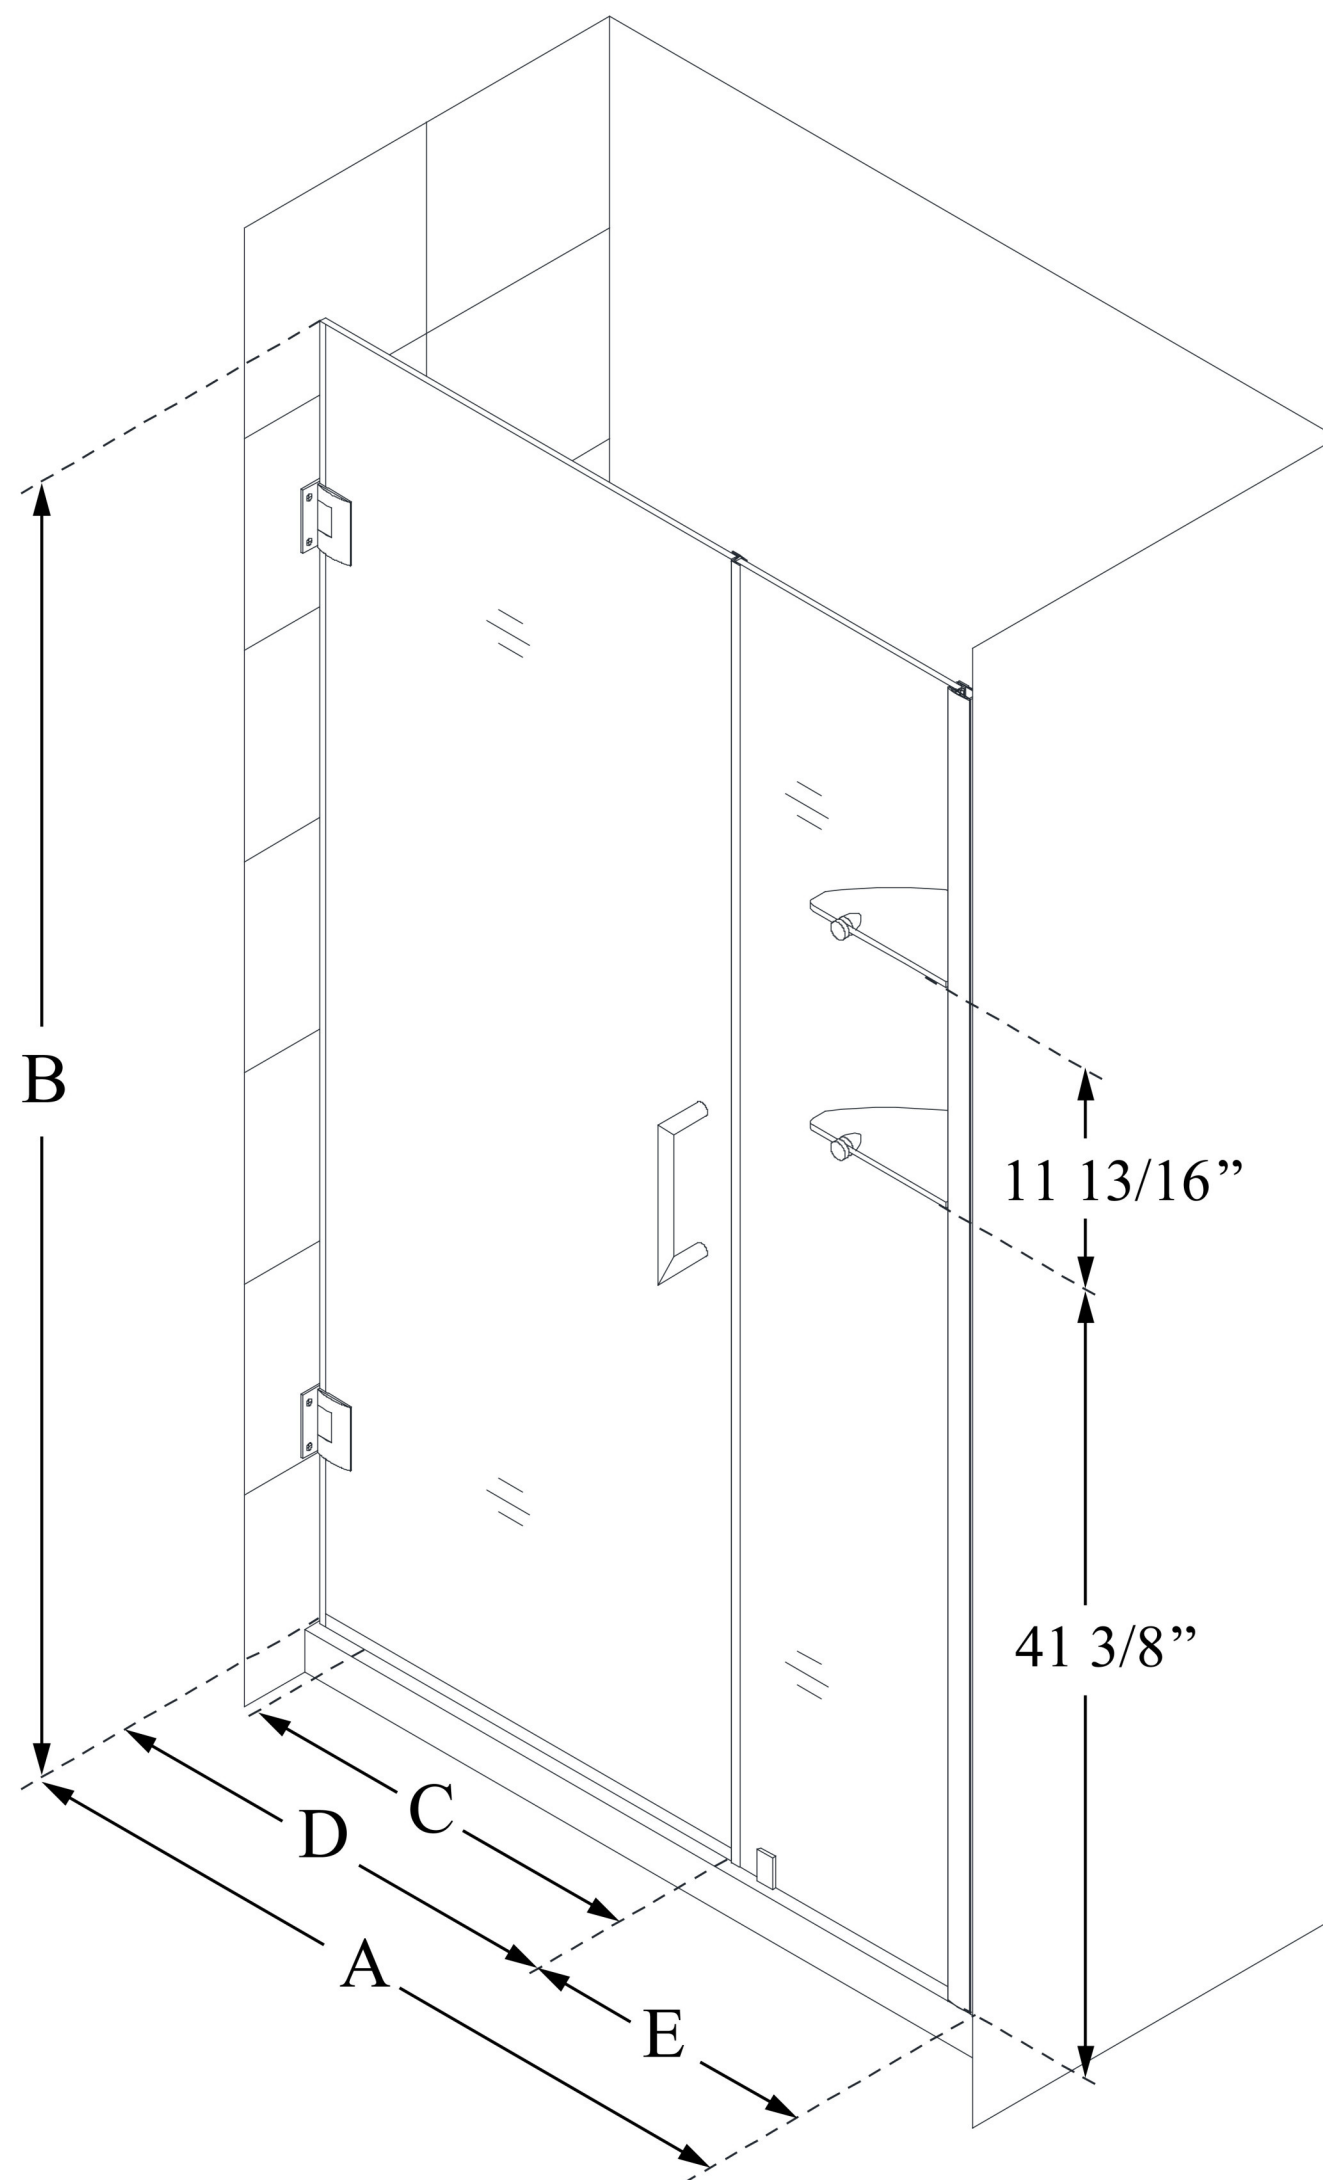

SHDR-20497210S

UNIDOOR

DreamLine Unidoor 49-50" W x
72" H Frameless Hinged Shower
Door with Shelves, Clear Glass

SWING DOOR

CONFIGURATION DIMENSIONS:

A: 49 - 50"

MODEL WIDTH

B: 72"

MODEL HEIGHT

C: 24"

ACCESS WIDTH

D: 25"

DOOR WIDTH

E: 24"

INLINE PANEL WIDTH

DreamLine reserves the right to update or modify the hardware or materials pictured without prior notice for the purpose of product improvement and customer satisfaction.