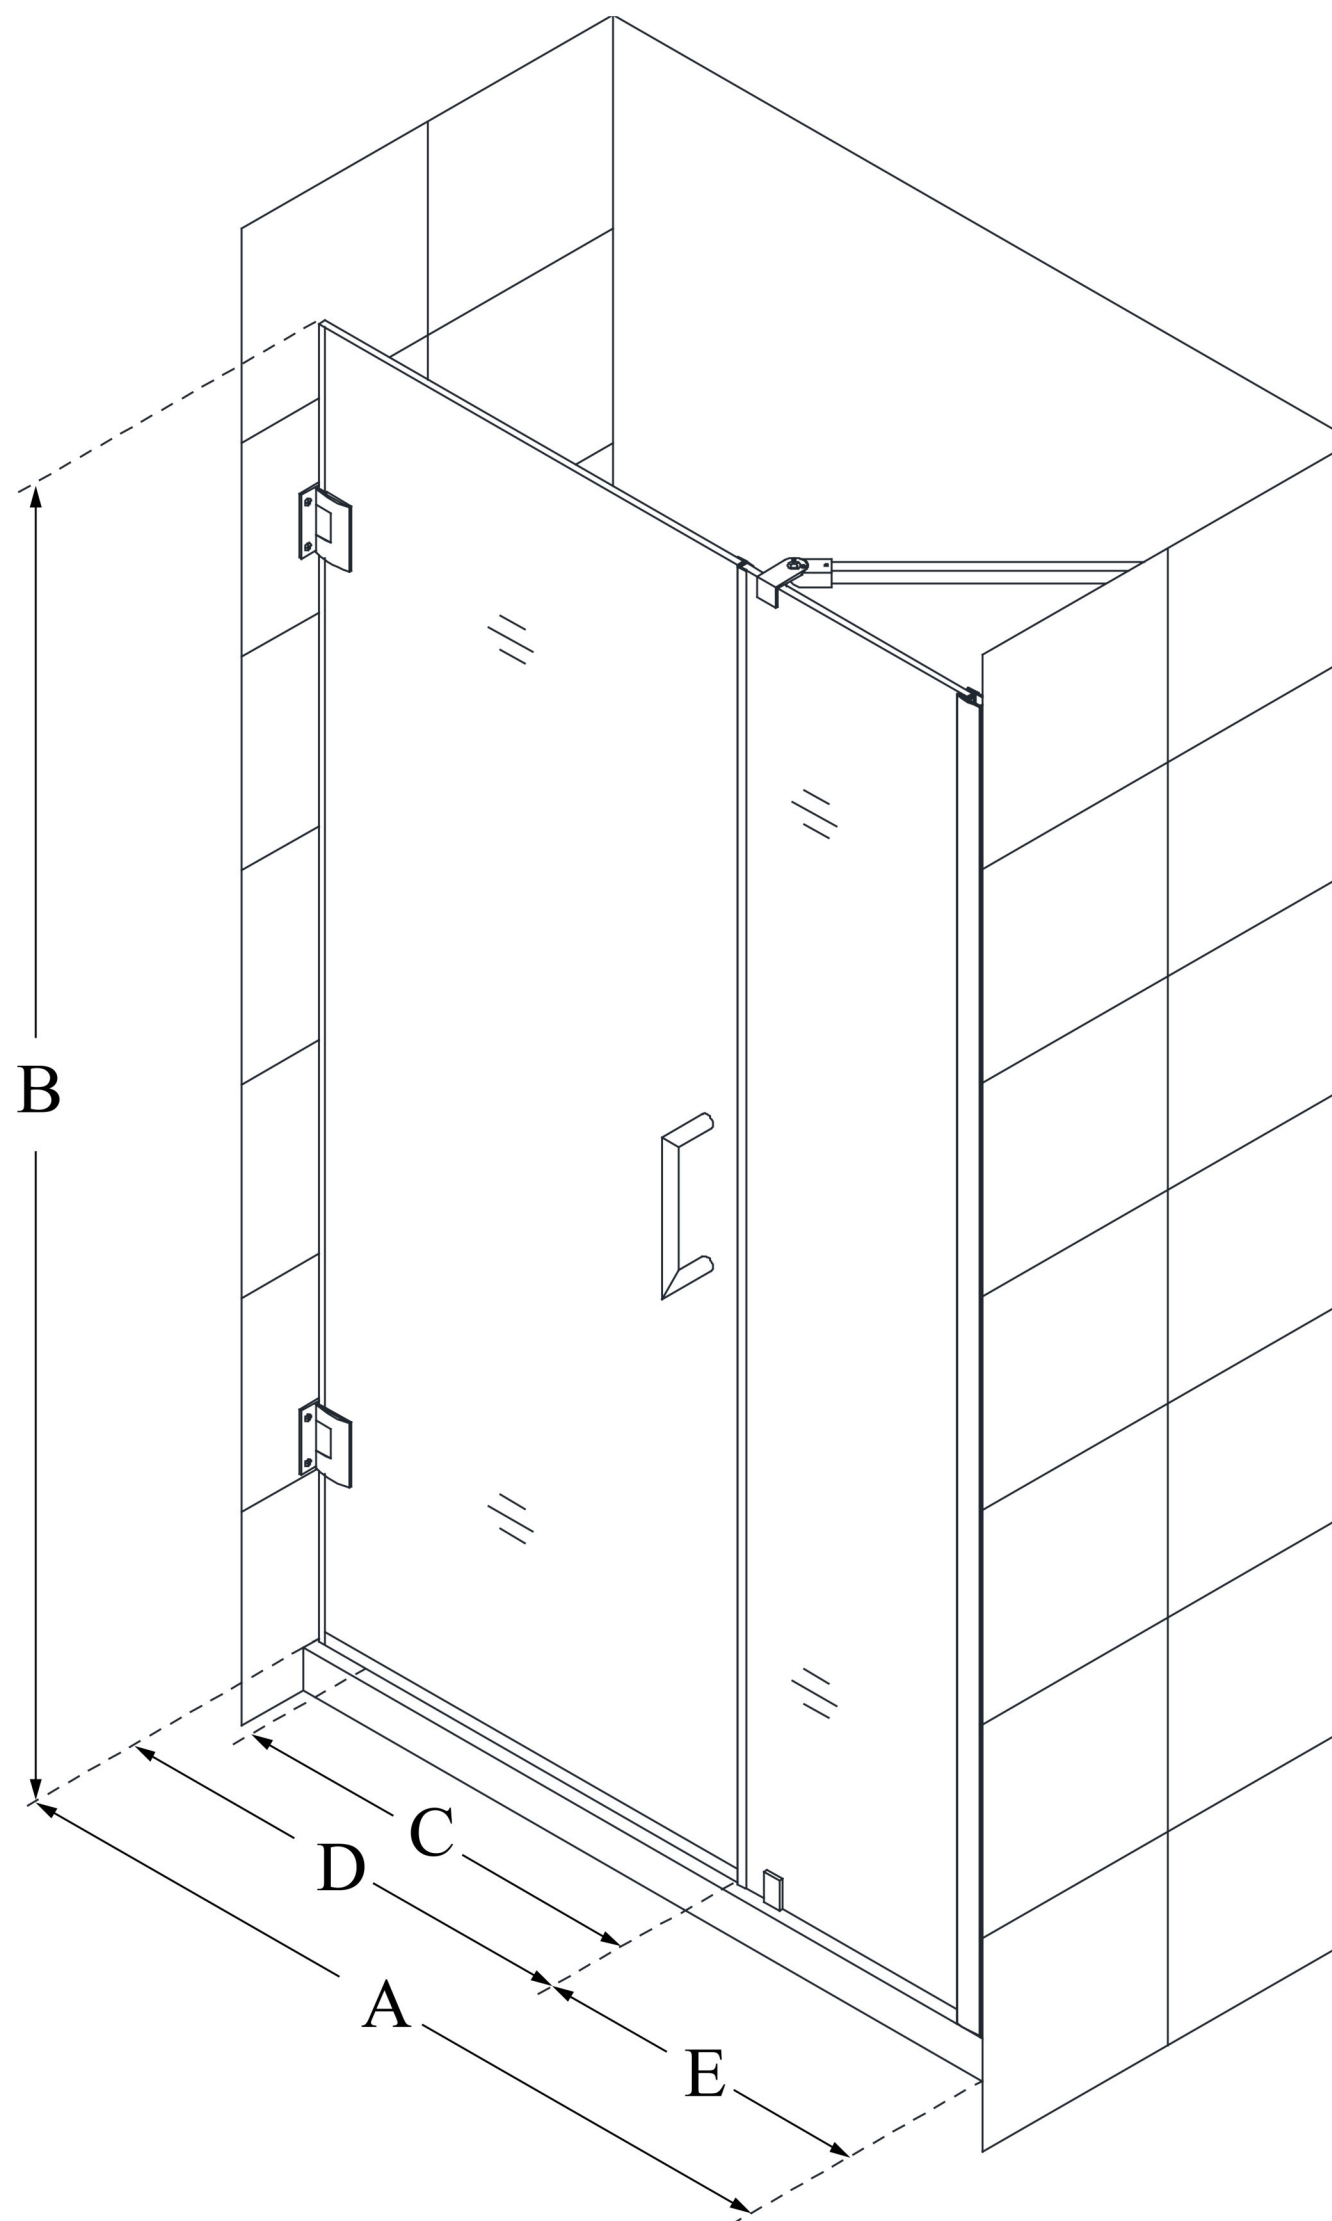

SHDR-20487210

UNIDOOR

DreamLine Unidoor 48-49 in. W x
72 in. H Frameless Hinged Shower
Door with Support Arm, Clear
Glass

SWING DOOR

CONFIGURATION DIMENSIONS:

A: 48 - 49 in.

MODEL WIDTH

B: 72 in.

MODEL HEIGHT

C: 29 in.

ACCESS WIDTH

D: 30 in.

DOOR WIDTH

E: 18 in.

INLINE PANEL WIDTH

DreamLine reserves the right to update or modify the hardware or materials pictured without prior notice for the purpose of product improvement and customer satisfaction.