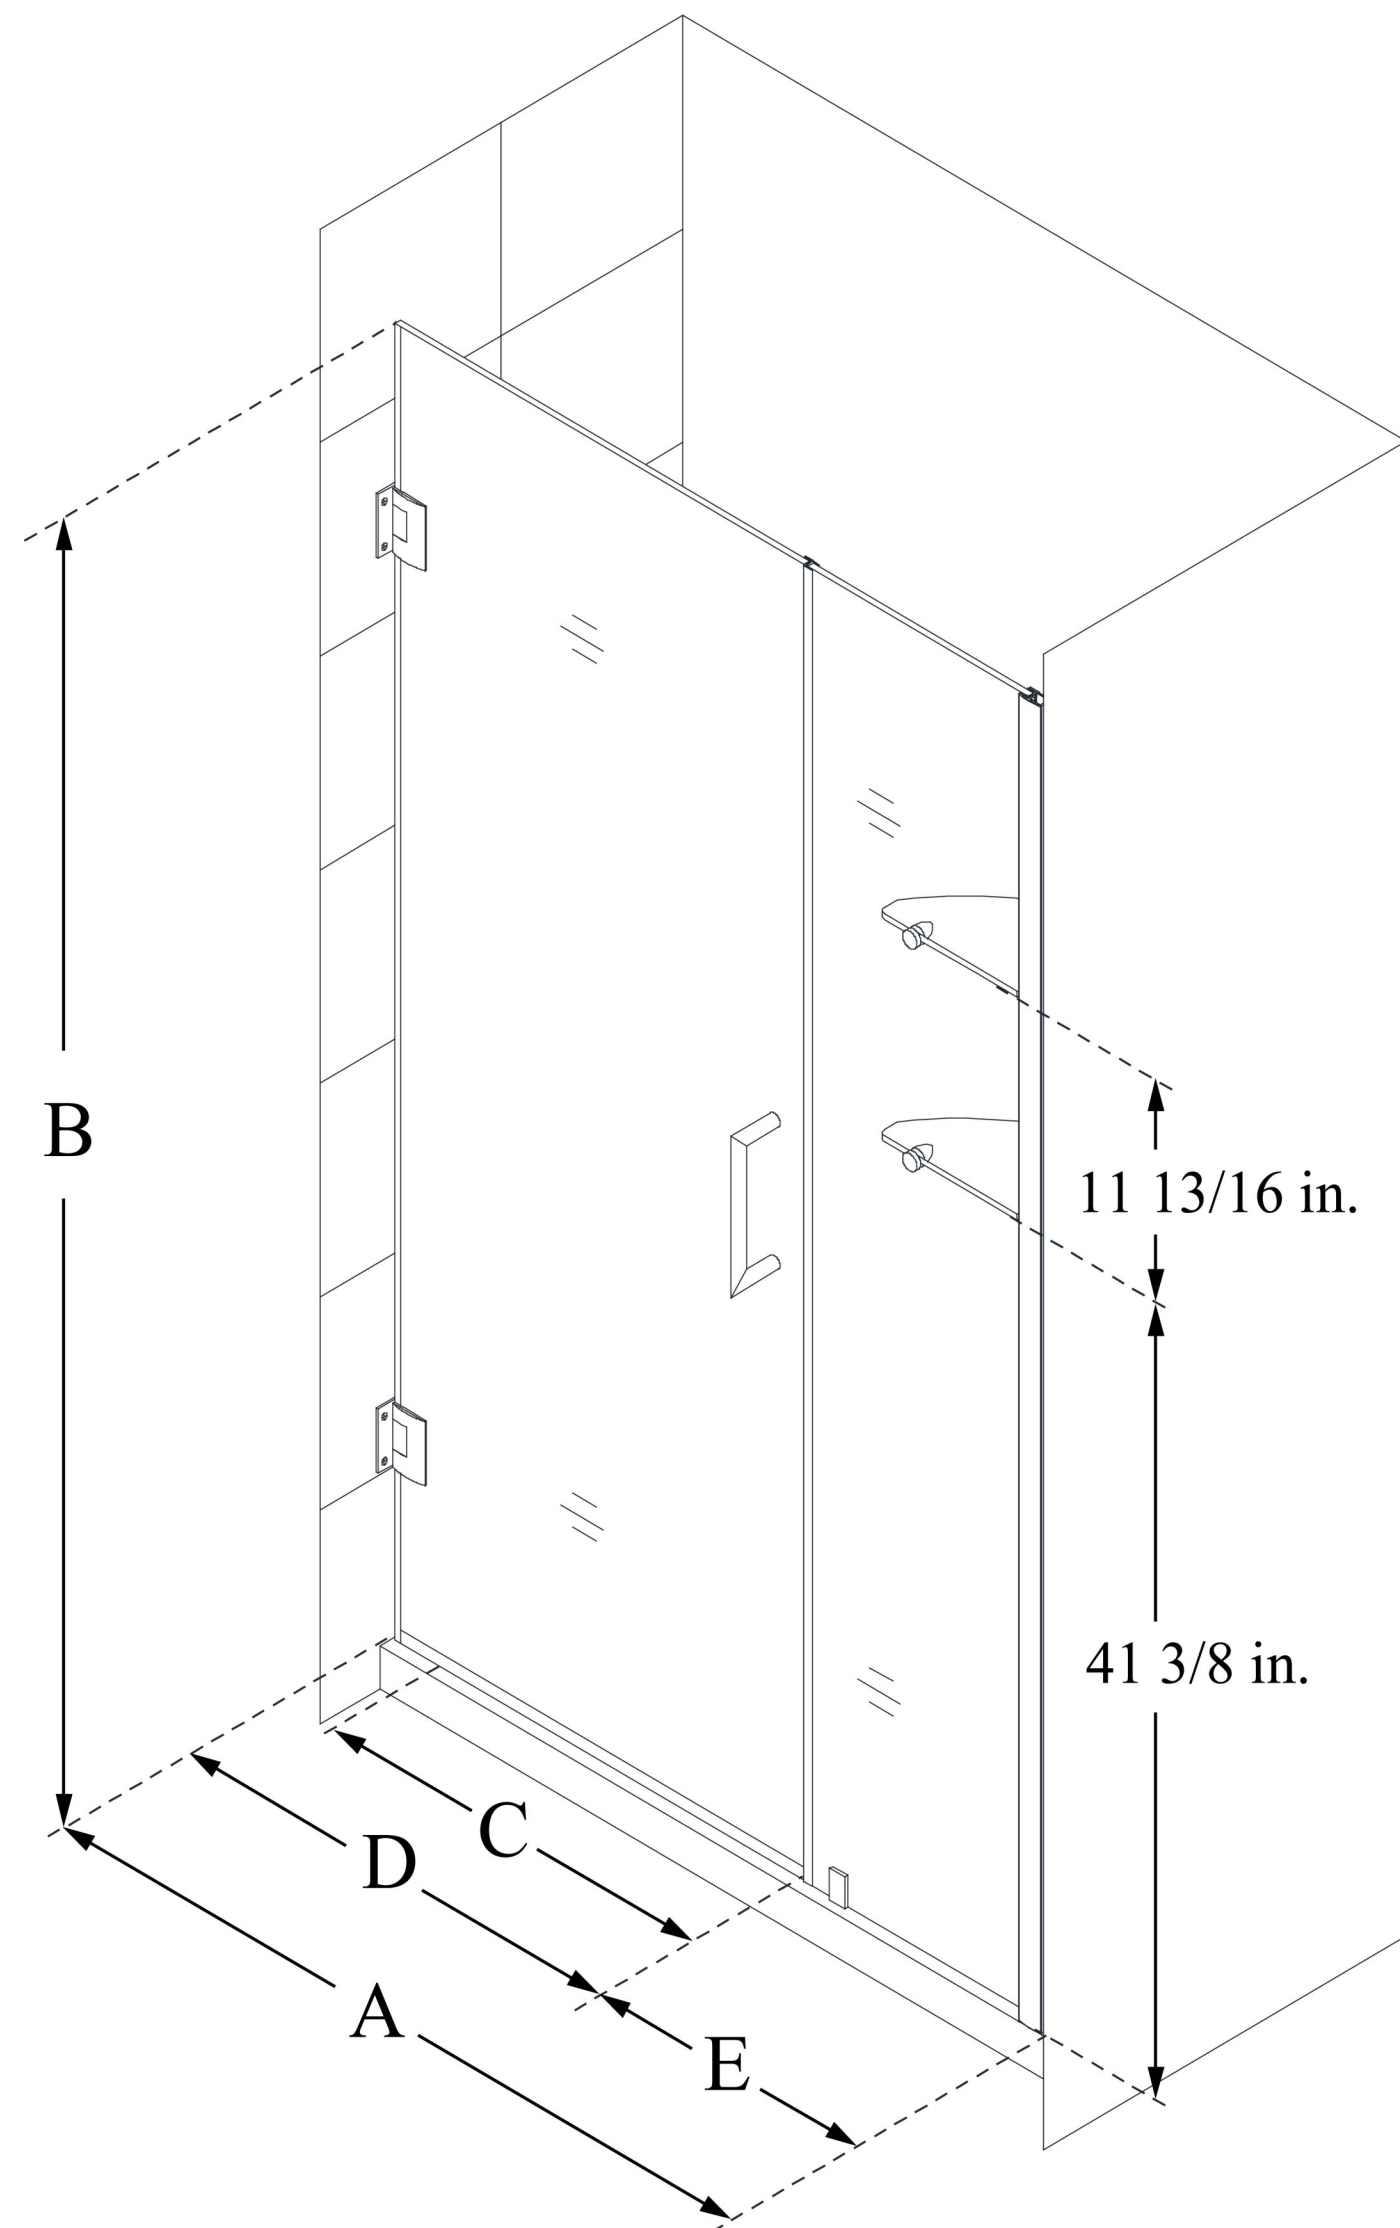

## UNIDOOR

DreamLine Unidoor 48-49 in. W x  
72 in. H Frameless Hinged Shower  
Door with Shelves, Clear Glass

**PIVOT DOOR**

### CONFIGURATION DIMENSIONS:

**A: 48 - 49 in.**

MODEL WIDTH

**B: 72 in.**

MODEL HEIGHT

**C: 29 in.**

ACCESS WIDTH

**D: 30 in.**

DOOR WIDTH

**E: 18 in.**

INLINE PANEL WIDTH

DreamLine reserves the right to update or modify the hardware or materials pictured without prior notice for the purpose of product improvement and customer satisfaction.