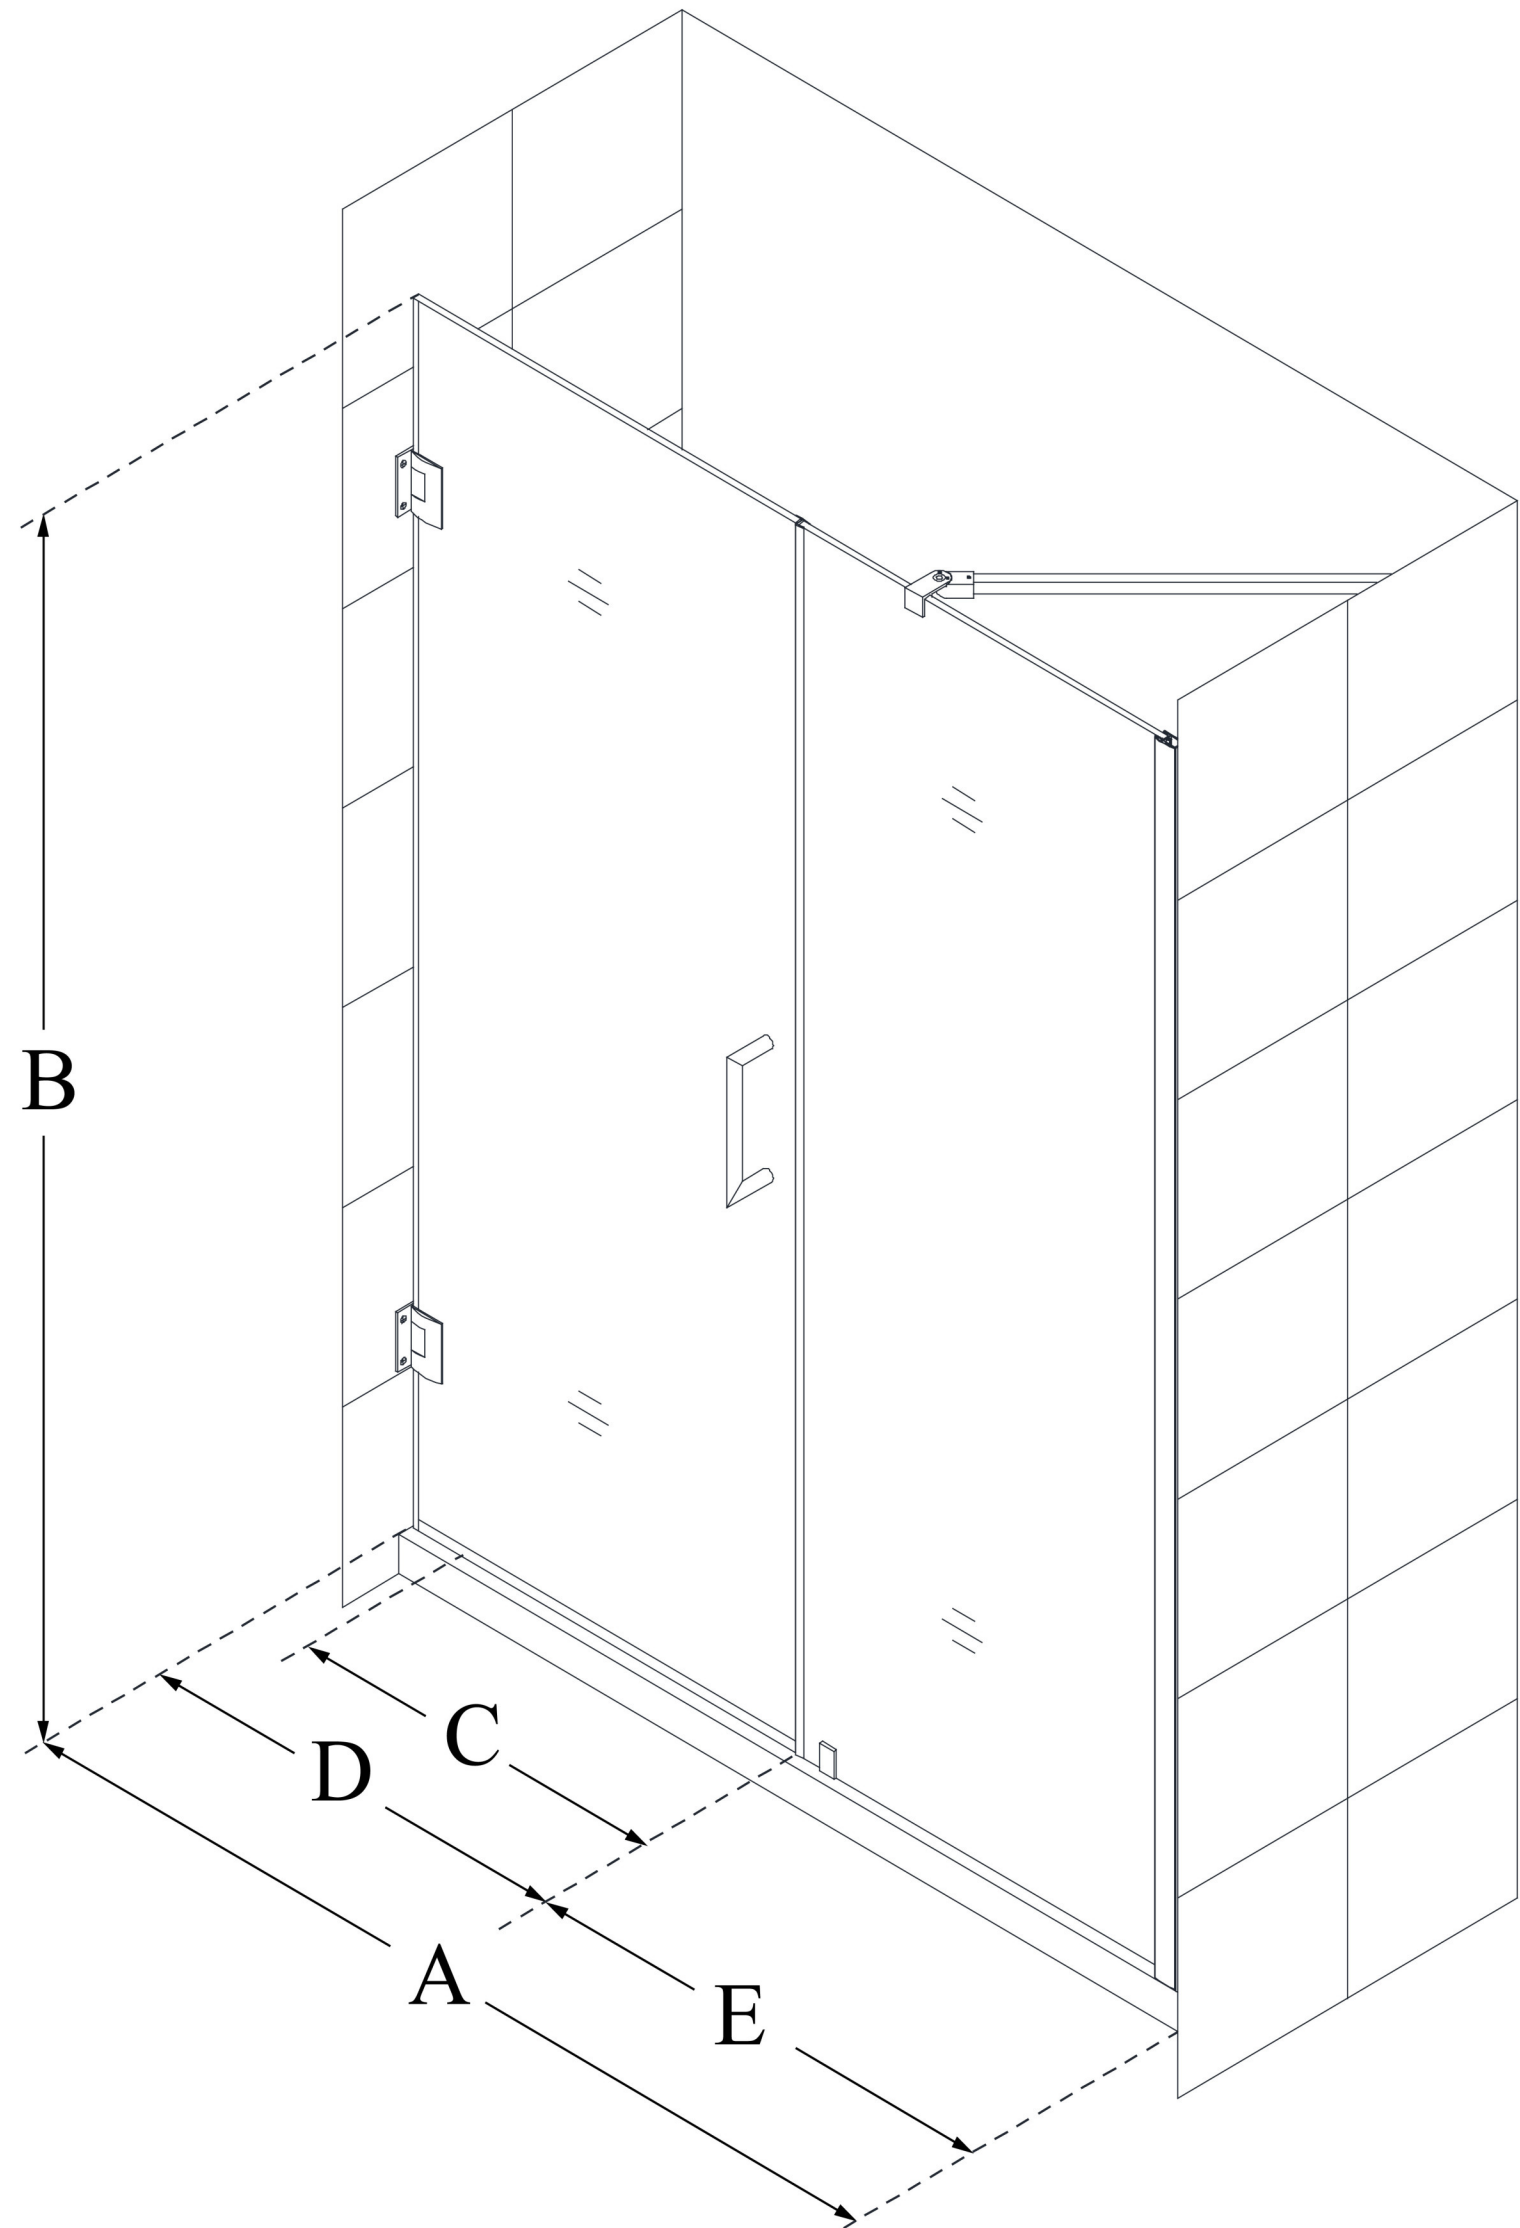

SHDR-20487210C

UNIDOOR

DreamLine Unidoor 48-49 in. W x
72 in. H Frameless Hinged Shower
Door with Support Arm, Clear
Glass

SWING DOOR

CONFIGURATION DIMENSIONS:

A: 48 - 49 in.

MODEL WIDTH

B: 72 in.

MODEL HEIGHT

C: 23 in.

ACCESS WIDTH

D: 24 in.

DOOR WIDTH

E: 24 in.

INLINE PANEL WIDTH

DreamLine reserves the right to update or modify the hardware or materials pictured without prior notice for the purpose of product improvement and customer satisfaction.