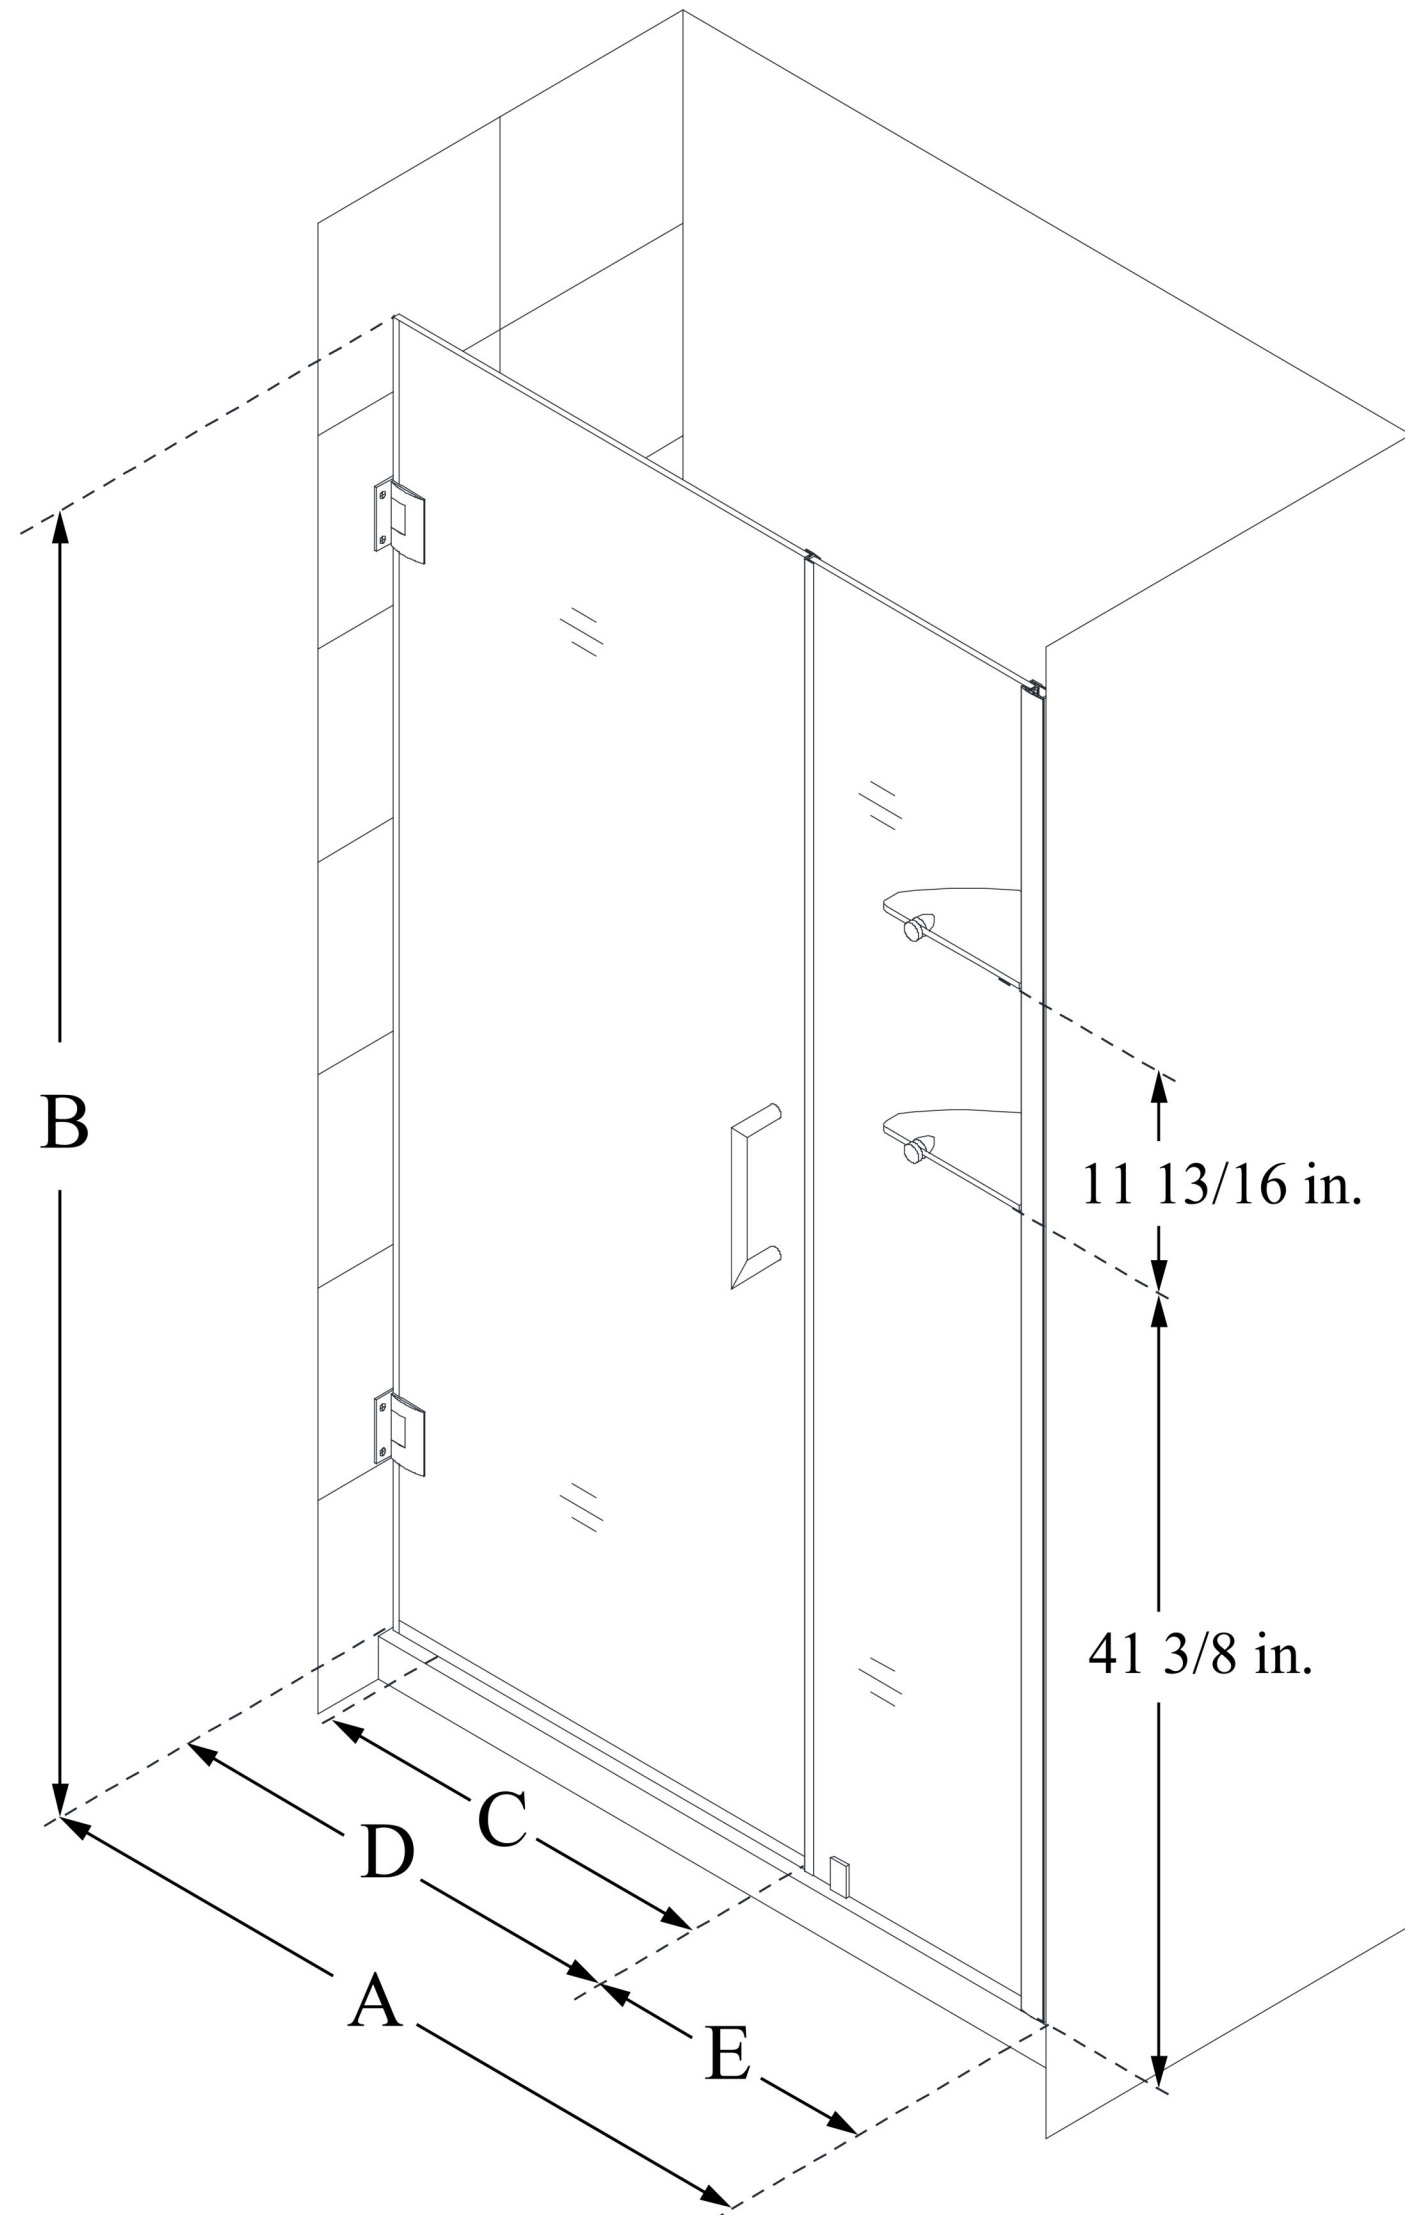

SHDR-20487210CS

UNIDOOR

DreamLine Unidoor 48-49 in. W x
72 in. H Frameless Hinged Shower
Door with Shelves, Clear Glass

SWING DOOR

**CONFIGURATION
DIMENSIONS:**

A: 48 - 49 in.

MODEL WIDTH

B: 72 in.

MODEL HEIGHT

C: 23 in.

ACCESS WIDTH

D: 24 in.

DOOR WIDTH

E: 24 in.

INLINE B PANEL WIDTH

DreamLine reserves the right to update or modify the hardware or materials pictured without prior notice for the purpose of product improvement and customer satisfaction.