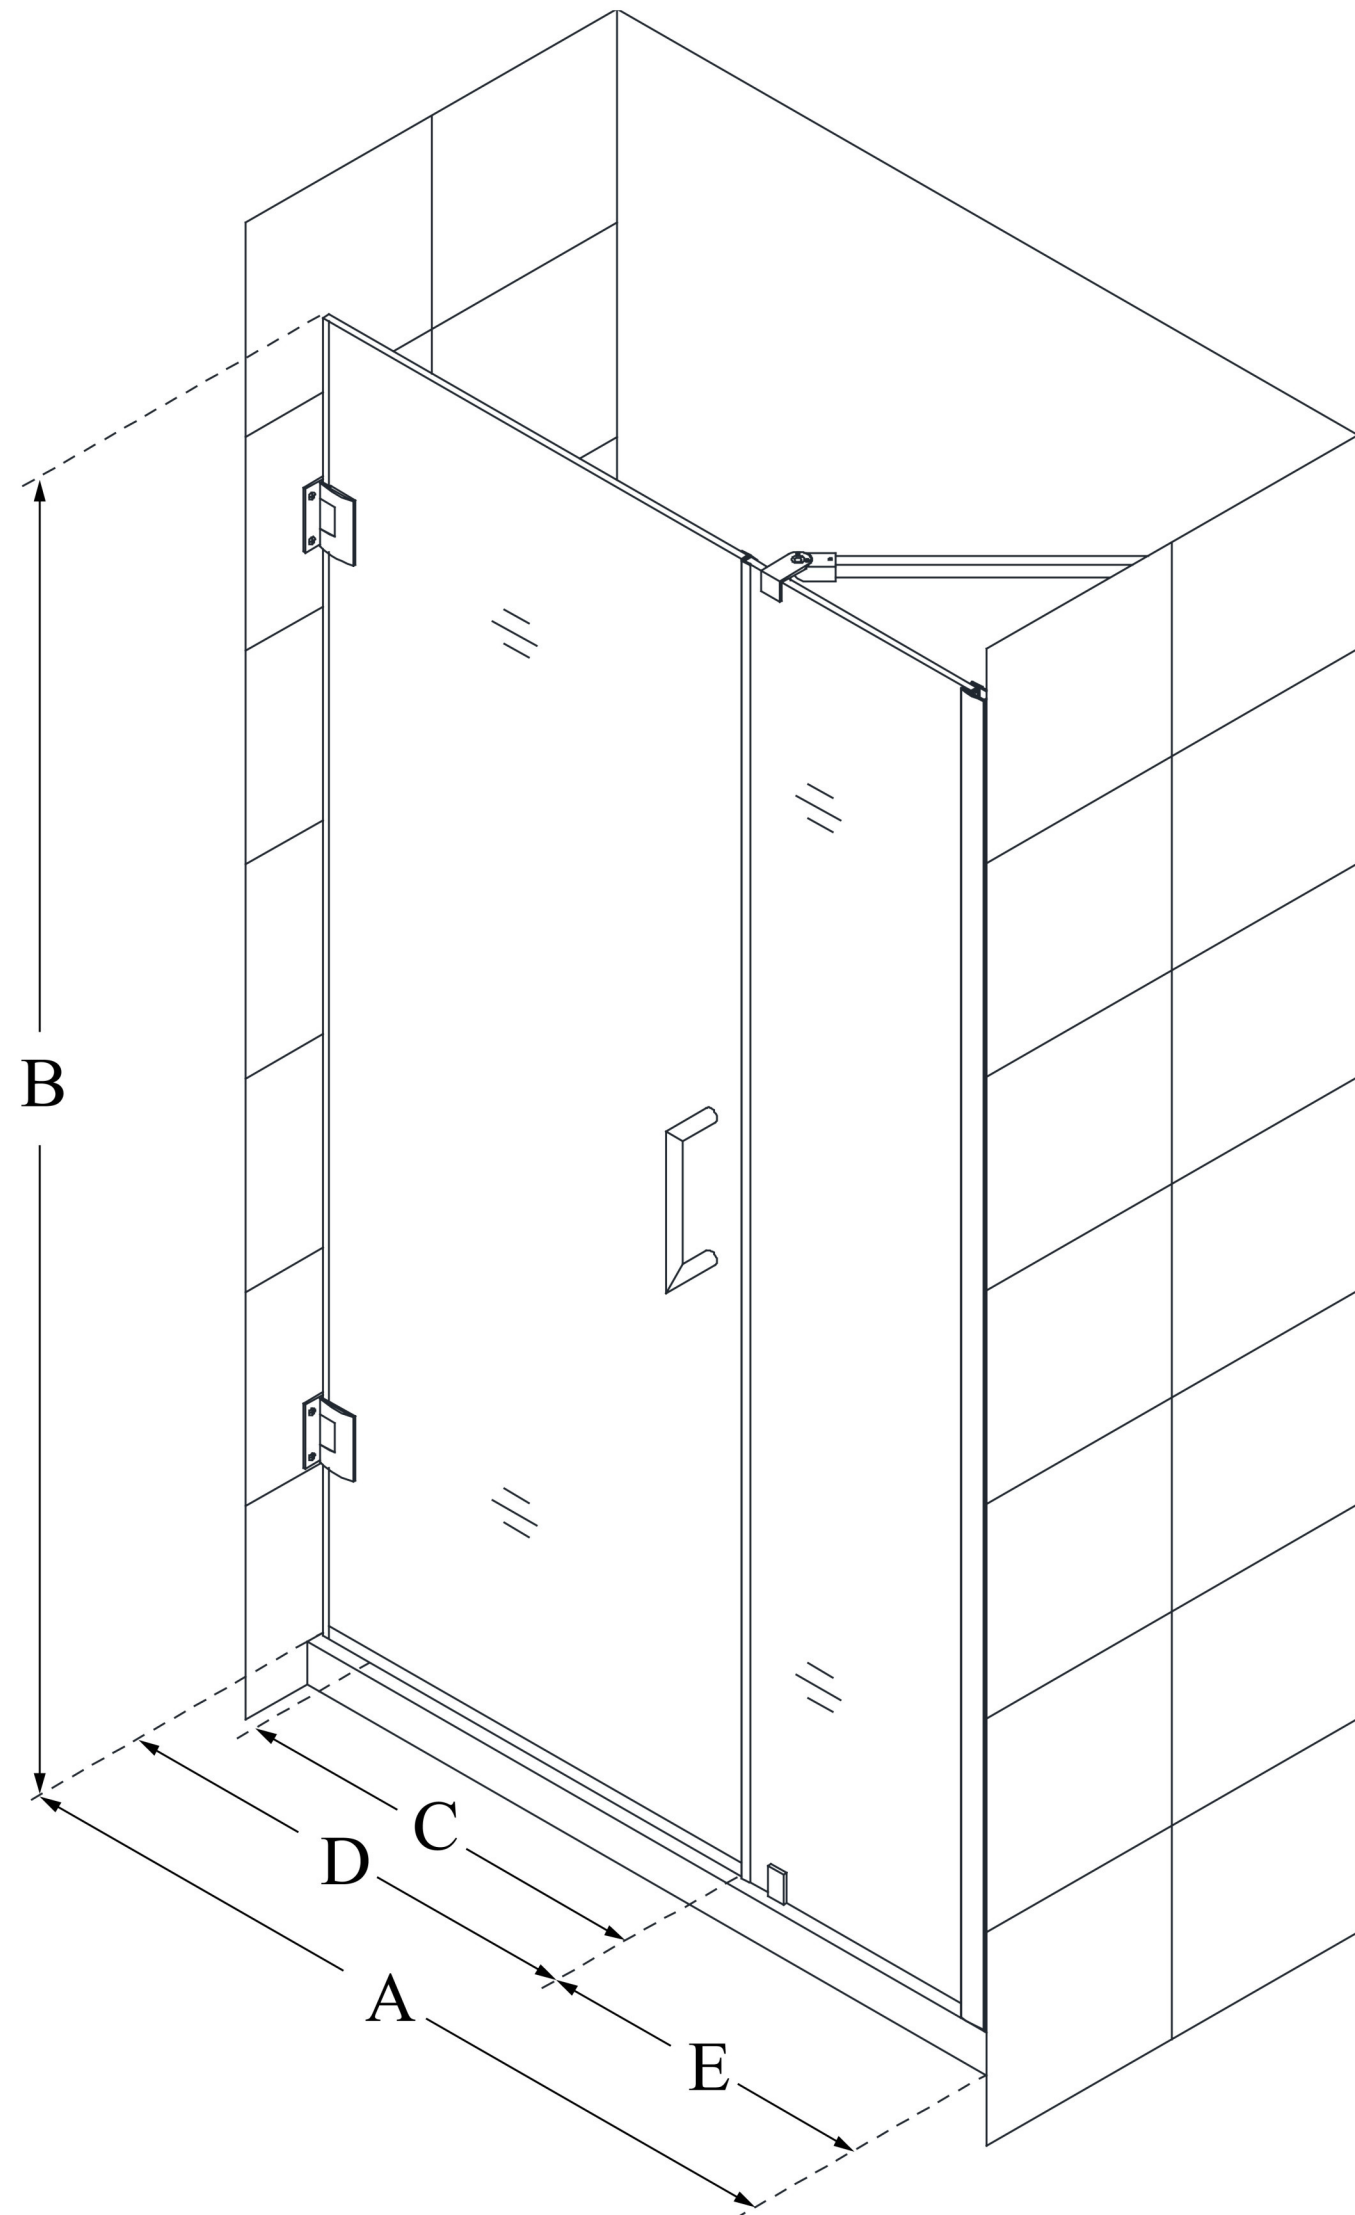

## UNIDOOR

DreamLine Unidoor 47-48 in. W x  
72 in. H Frameless Hinged Shower  
Door with Support Arm, Clear  
Glass

**SWING DOOR**

### CONFIGURATION DIMENSIONS:

**A: 47 - 48 in.**

MODEL WIDTH

**B: 72 in.**

MODEL HEIGHT

**C: 28 in.**

ACCESS WIDTH

**D: 29 in.**

DOOR WIDTH

**E: 18 in.**

INLINE PANEL WIDTH

DreamLine reserves the right to update or modify the hardware or materials pictured without prior notice for the purpose of product improvement and customer satisfaction.