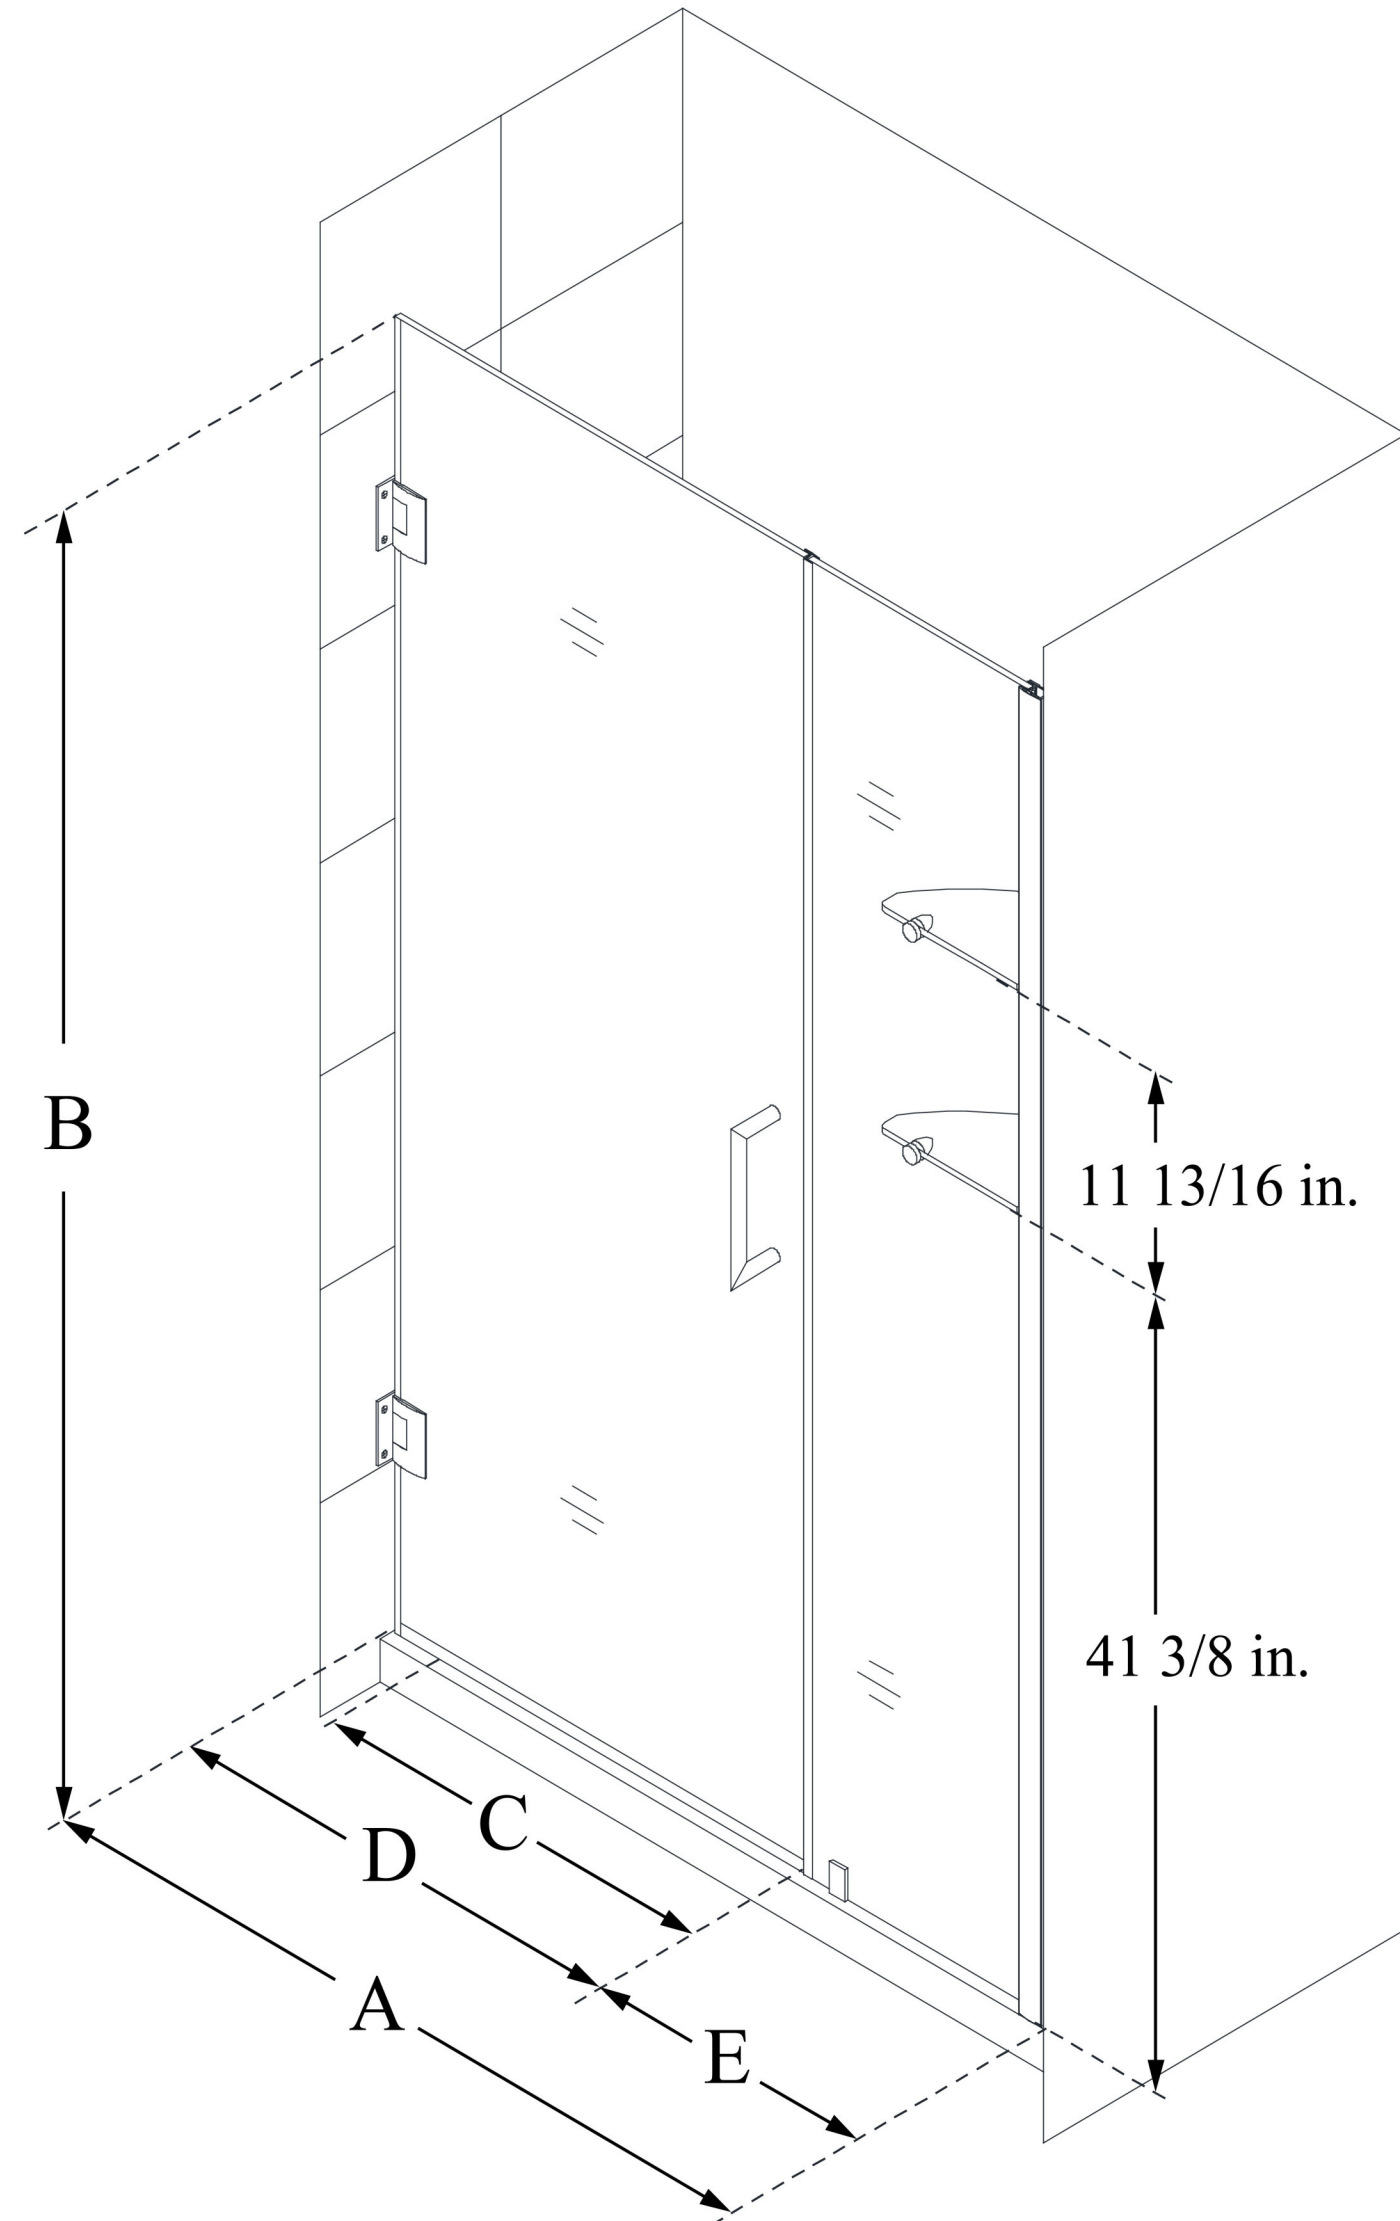

SHDR-20477210S

UNIDOOR

DreamLine Unidoor 47-48 in. W x
72 in. H Frameless Hinged Shower
Door with Shelves, Clear Glass

PIVOT DOOR

CONFIGURATION DIMENSIONS:

A: 47 - 48 in.

MODEL WIDTH

B: 72 in.

MODEL HEIGHT

C: 28 in.

ACCESS WIDTH

D: 29 in.

DOOR WIDTH

E: 18 in.

INLINE PANEL WIDTH

DreamLine reserves the right to update or modify the hardware or materials pictured without prior notice for the purpose of product improvement and customer satisfaction.