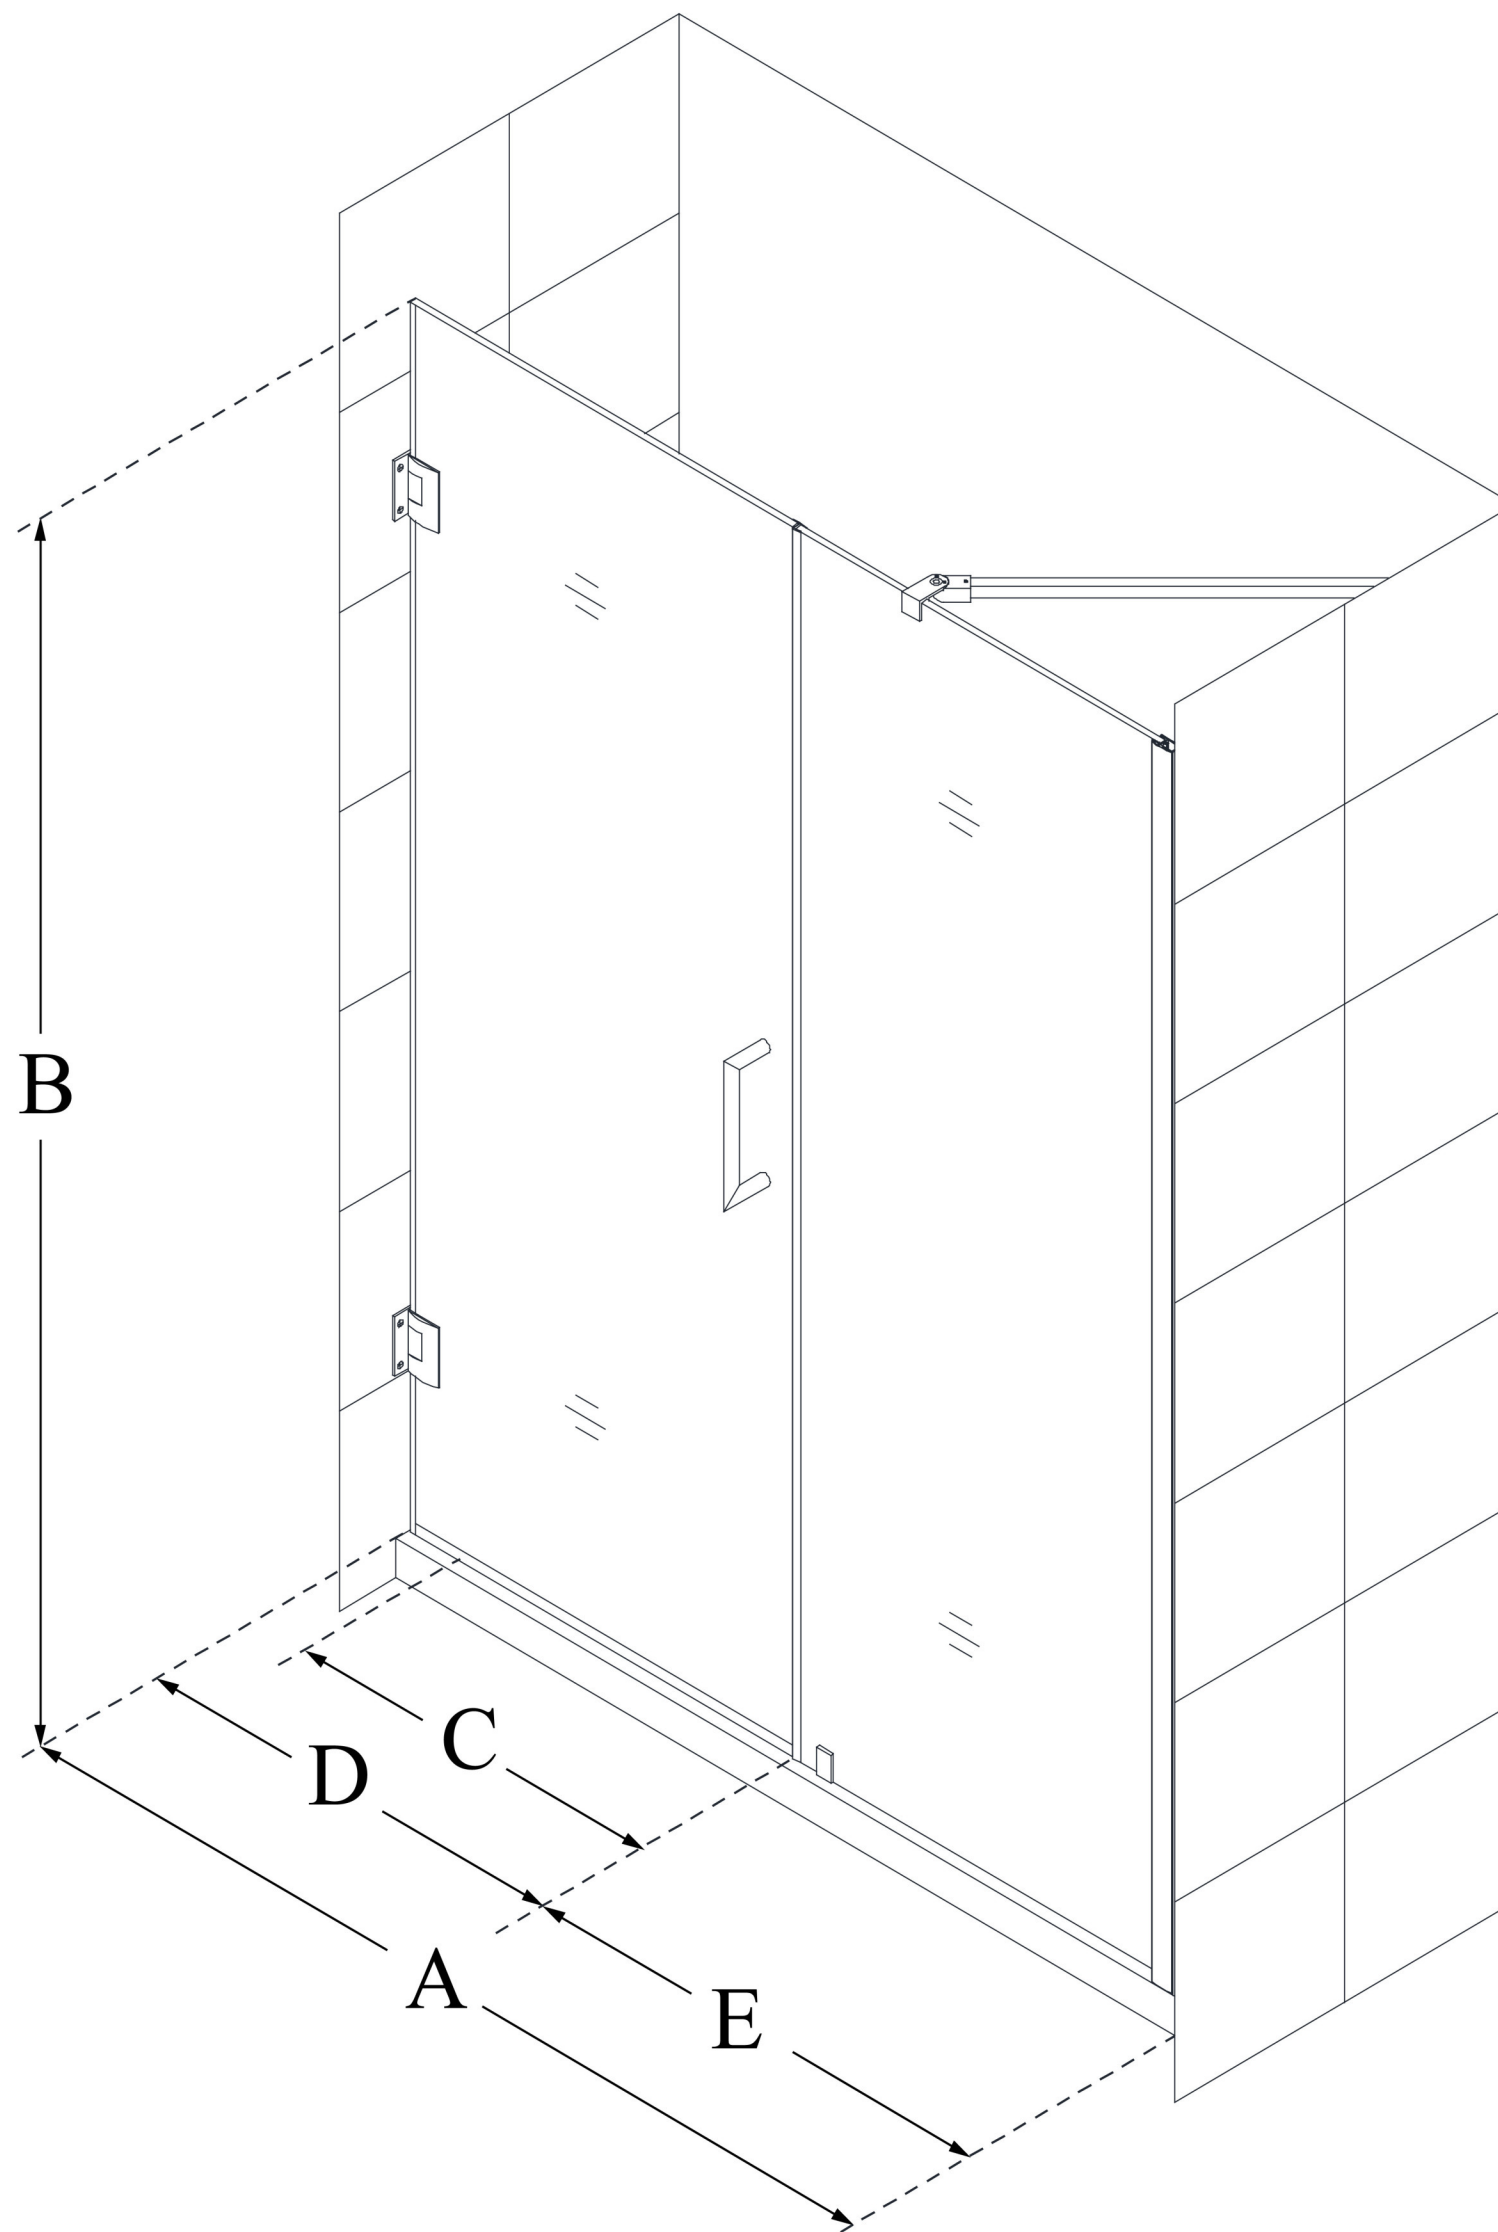

SHDR-20477210C

UNIDOOR

DreamLine Unidoor 47-48 in. W x
72 in. H Frameless Hinged Shower
Door with Support Arm, Clear
Glass

SWING DOOR

CONFIGURATION DIMENSIONS:

A: 47 - 48 in.

MODEL WIDTH

B: 72 in.

MODEL HEIGHT

C: 22 in.

ACCESS WIDTH

D: 23 in.

DOOR WIDTH

E: 24 in.

INLINE PANEL WIDTH

DreamLine reserves the right to update or modify the hardware or materials pictured without prior notice for the purpose of product improvement and customer satisfaction.