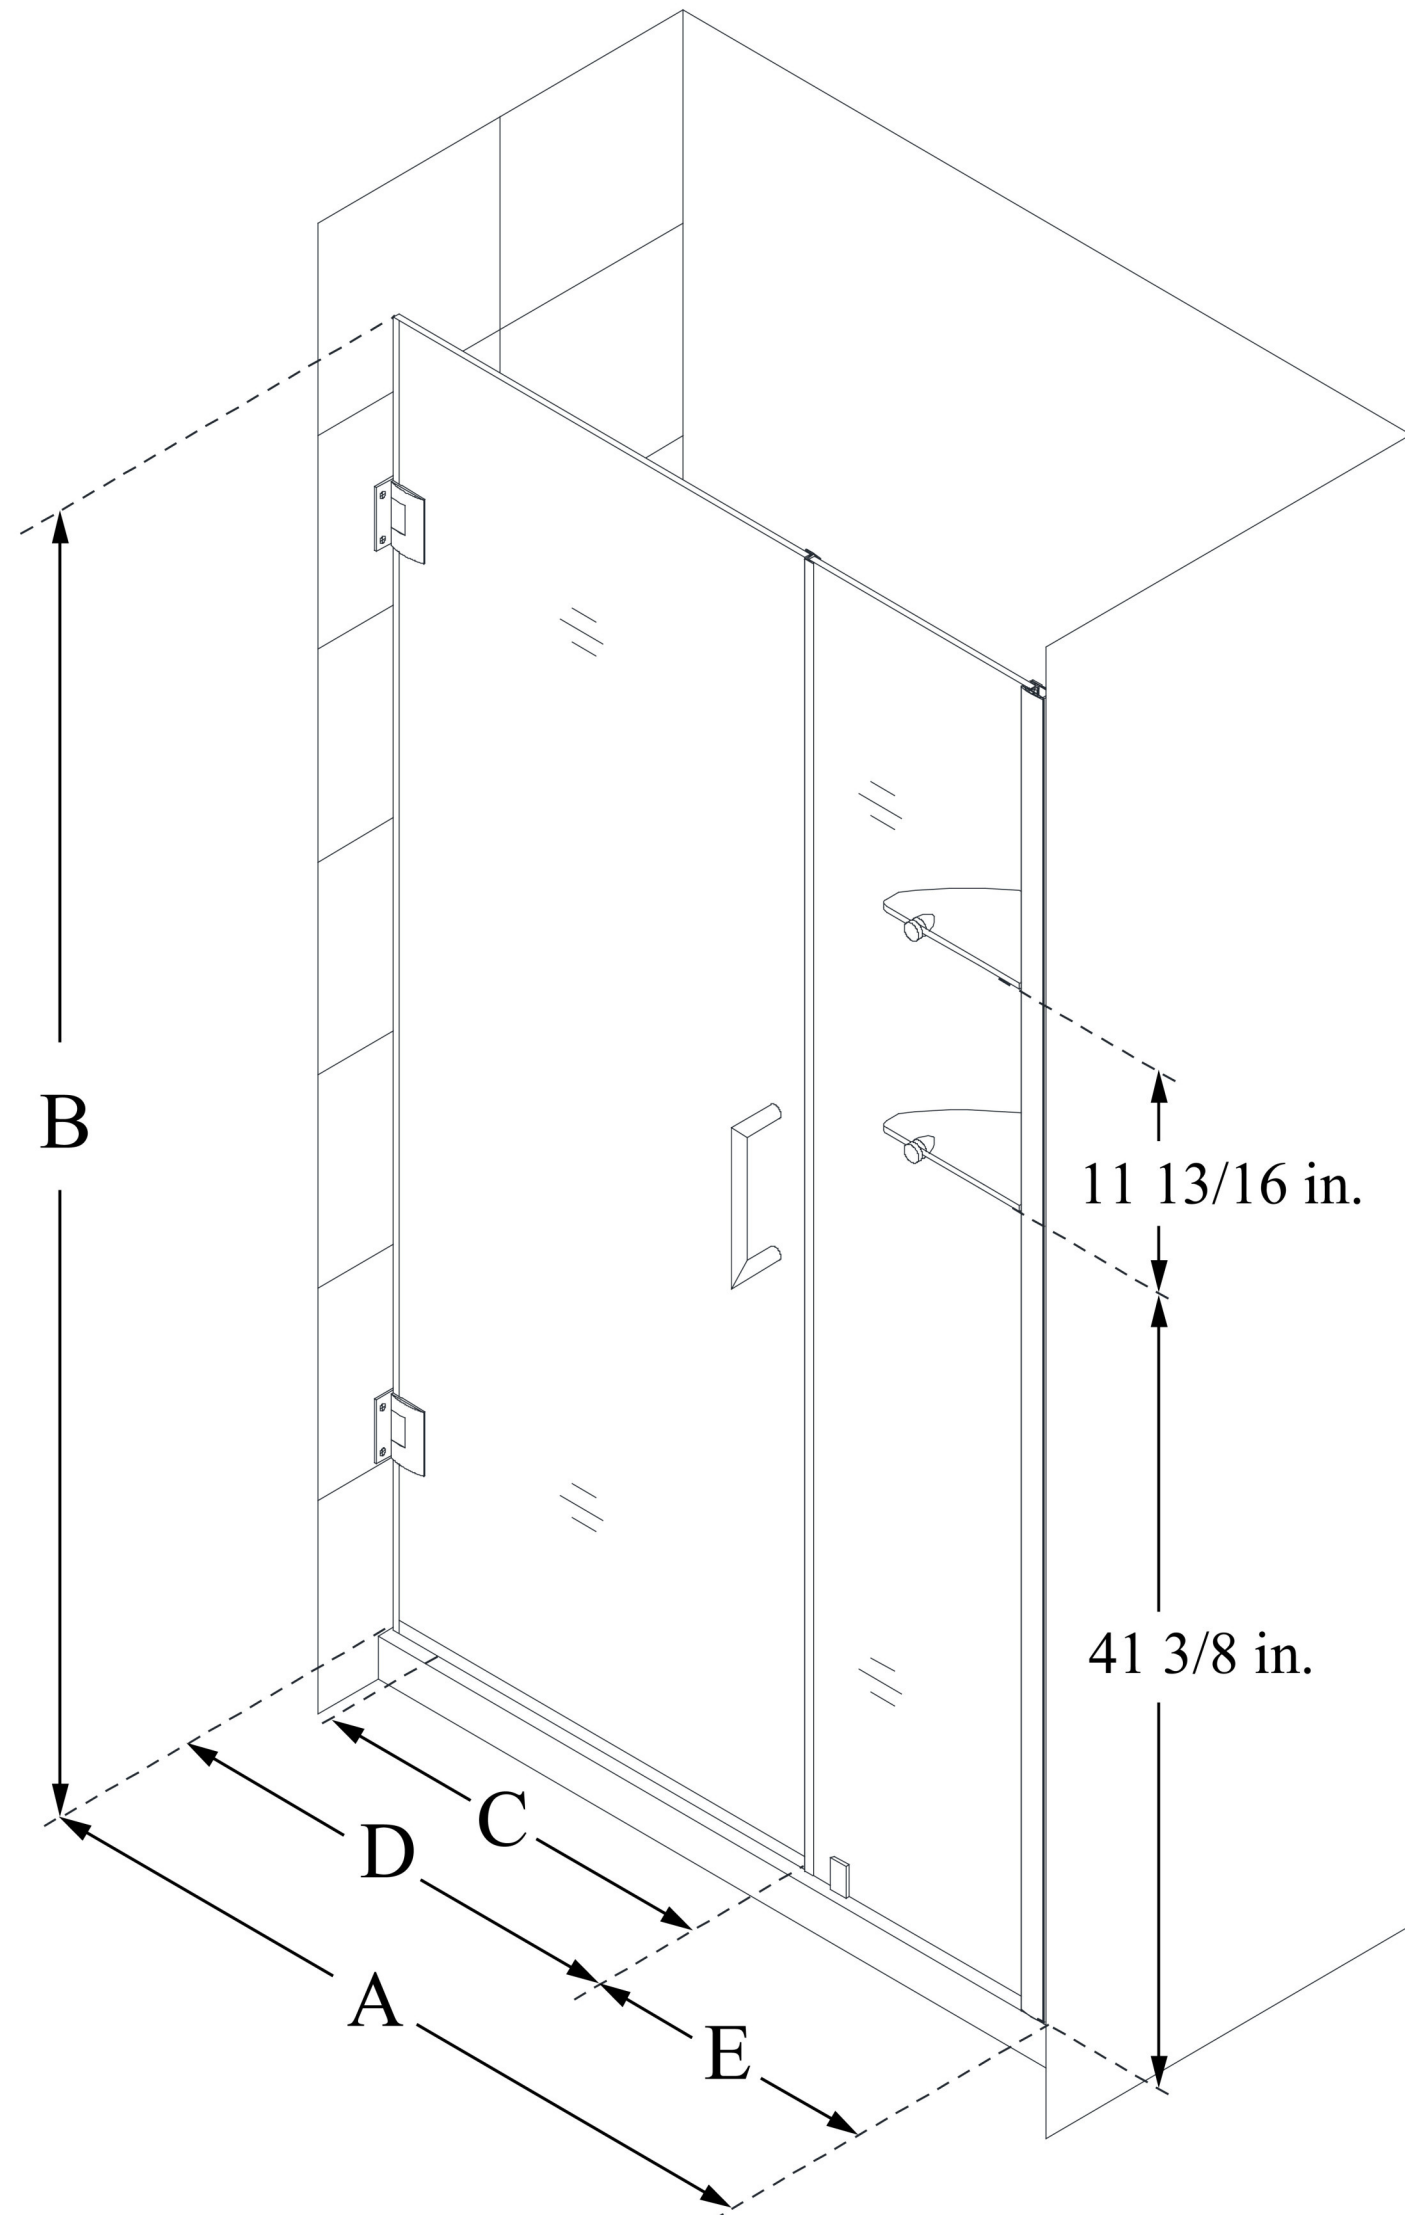

SHDR-20477210CS

UNIDOOR

DreamLine Unidoor 47-48 in. W x
72 in. H Frameless Hinged Shower
Door with Shelves, Clear Glass

SWING DOOR

**CONFIGURATION
DIMENSIONS:**

A: 47 - 48 in.

MODEL WIDTH

B: 72 in.

MODEL HEIGHT

C: 22 in.

ACCESS WIDTH

D: 23 in.

DOOR WIDTH

E: 24 in.

INLINE B PANEL WIDTH

DreamLine reserves the right to update or modify the hardware or materials pictured without prior notice for the purpose of product improvement and customer satisfaction.