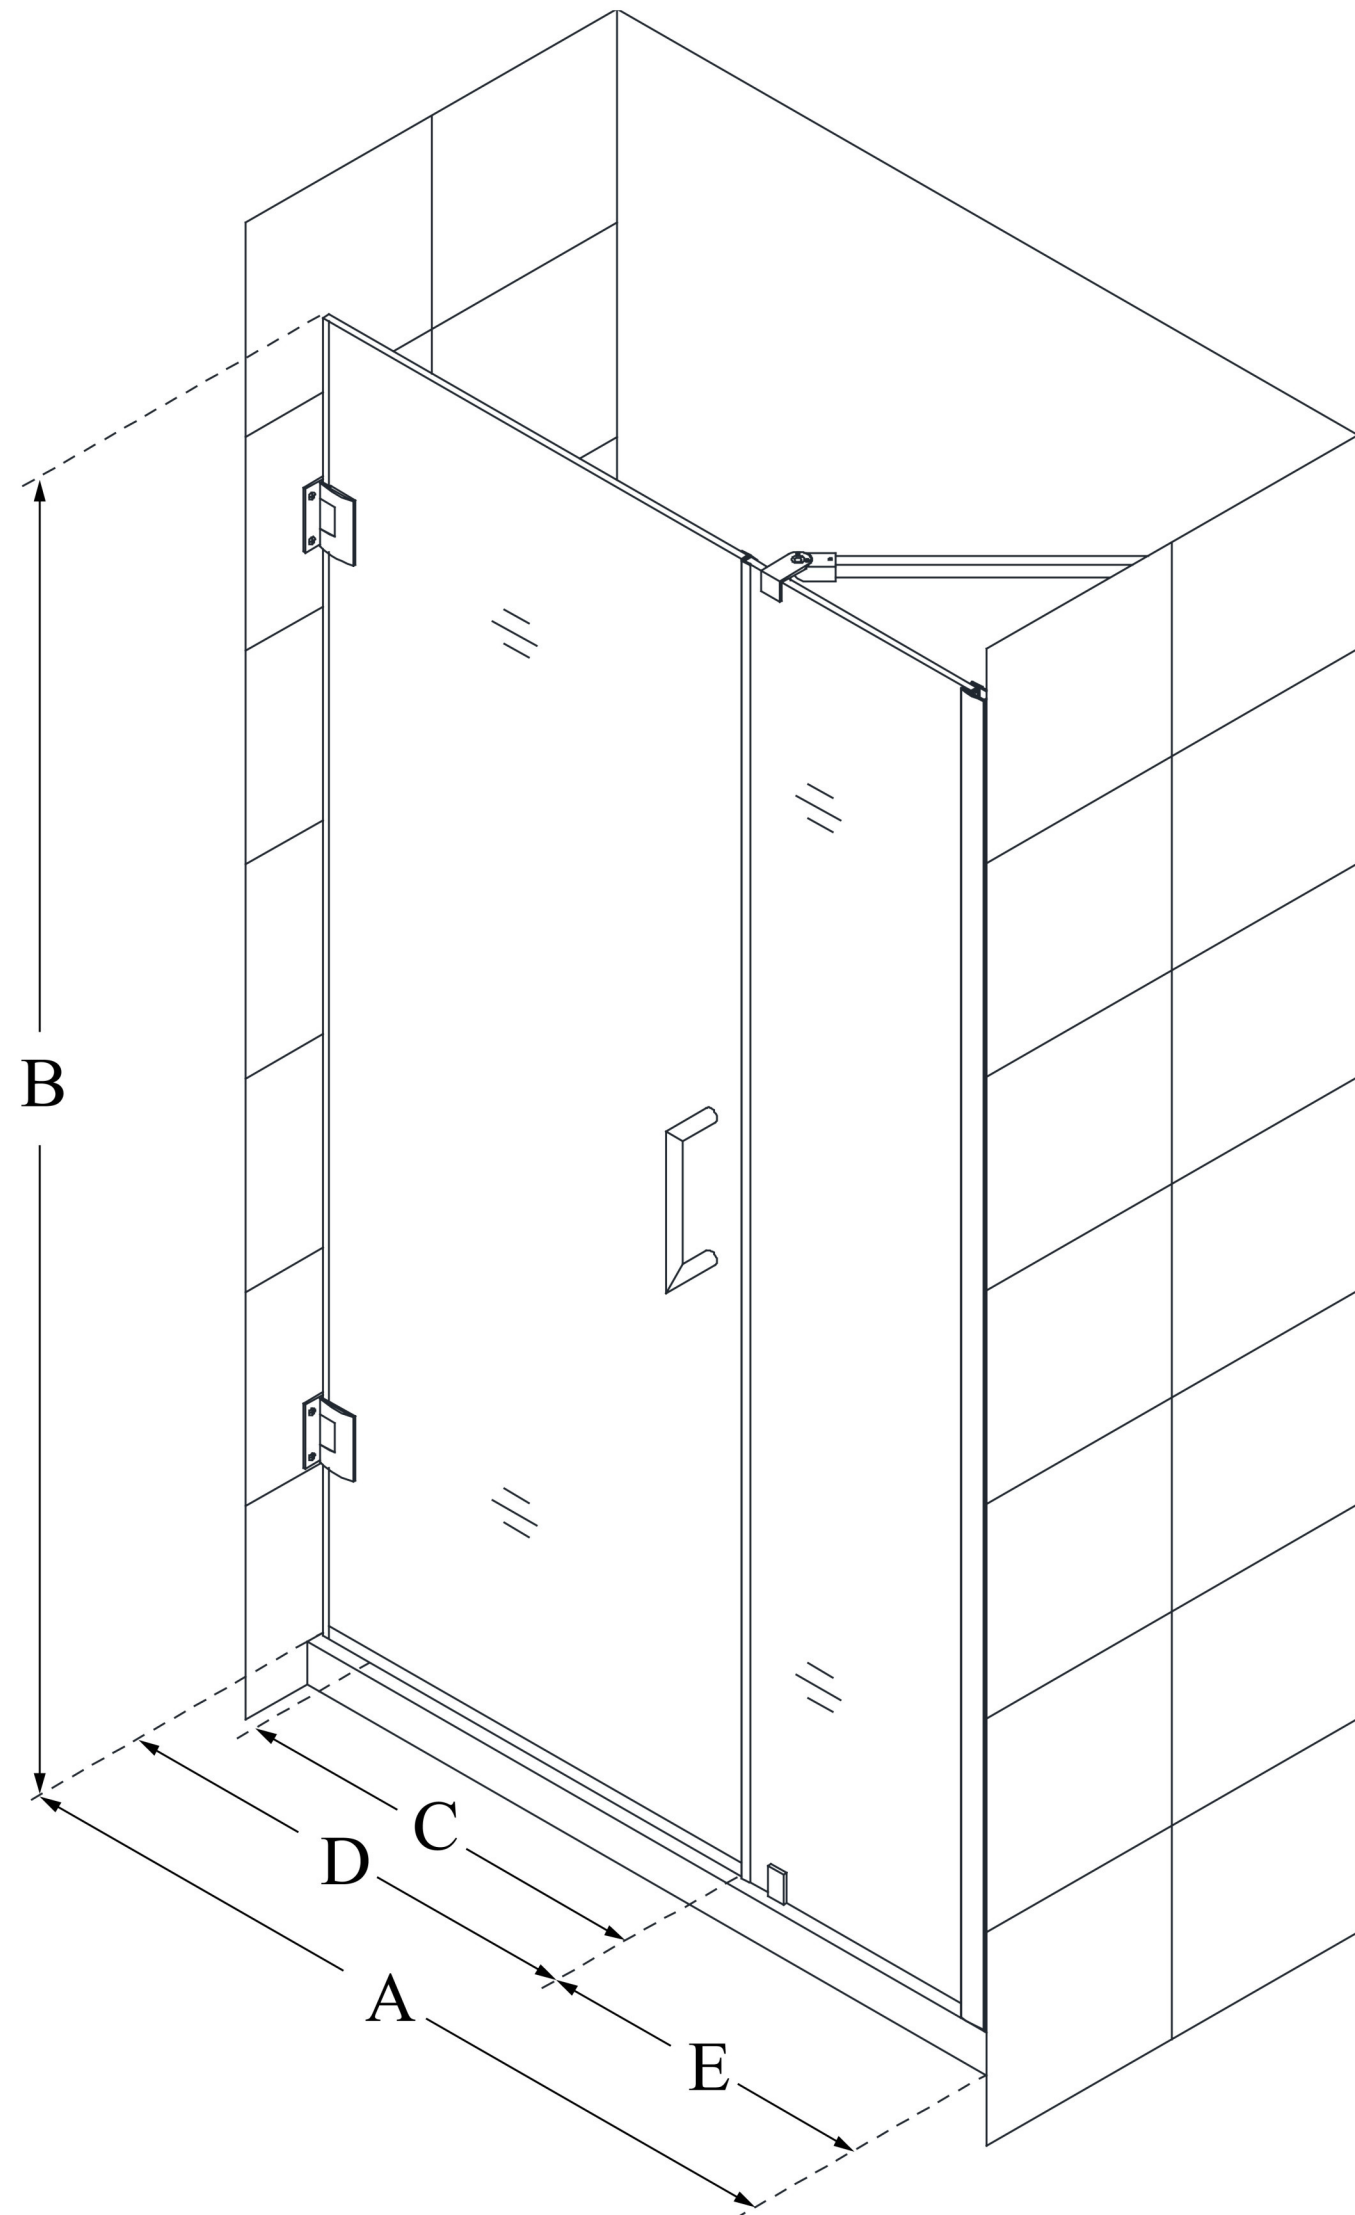

SHDR-20467210

UNIDOOR

DreamLine Unidoor 46-47 in. W x
72 in. H Frameless Hinged Shower
Door with Support Arm, Clear
Glass

SWING DOOR

CONFIGURATION DIMENSIONS:

A: 46 - 47 in.

MODEL WIDTH

B: 72 in.

MODEL HEIGHT

C: 27 in.

ACCESS WIDTH

D: 28 in.

DOOR WIDTH

E: 18 in.

INLINE PANEL WIDTH

DreamLine reserves the right to update or modify the hardware or materials pictured without prior notice for the purpose of product improvement and customer satisfaction.