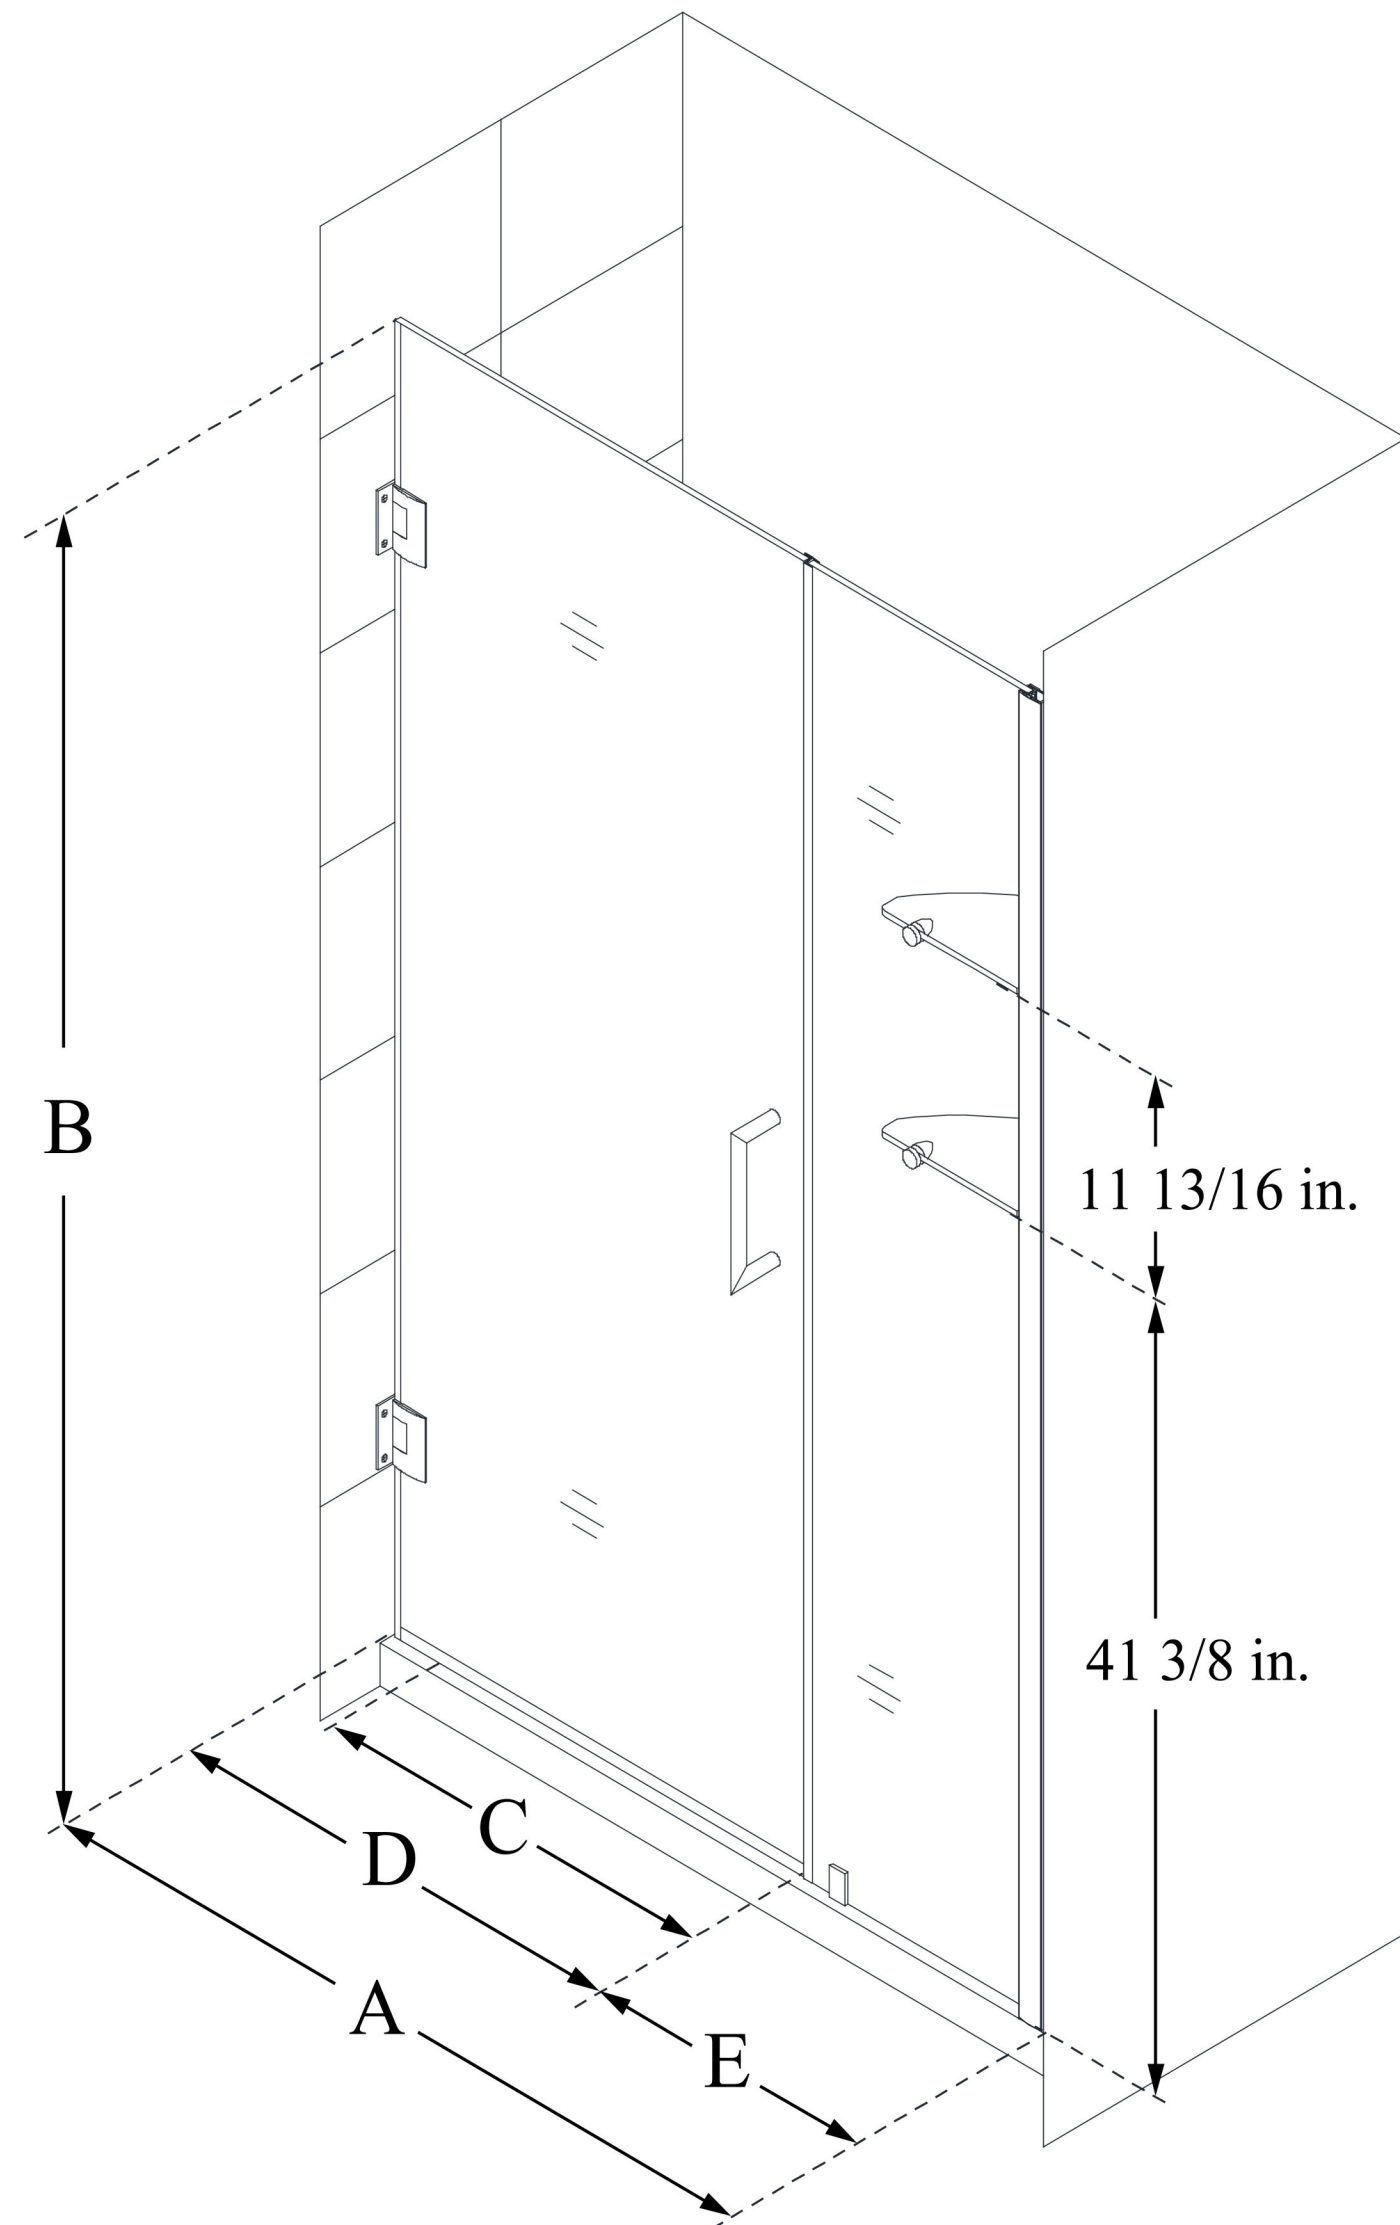

**SHDR-20467210S**

**UNIDOOR**

DreamLine Unidoor 46-47 in. W x  
72 in. H Frameless Hinged Shower  
Door with Shelves, Clear Glass

**PIVOT DOOR**

**CONFIGURATION  
DIMENSIONS:**

**A: 46 - 47 in.**

MODEL WIDTH

**B: 72 in.**

MODEL HEIGHT

**C: 27 in.**

ACCESS WIDTH

**D: 28 in.**

DOOR WIDTH

**E: 18 in.**

INLINE PANEL WIDTH