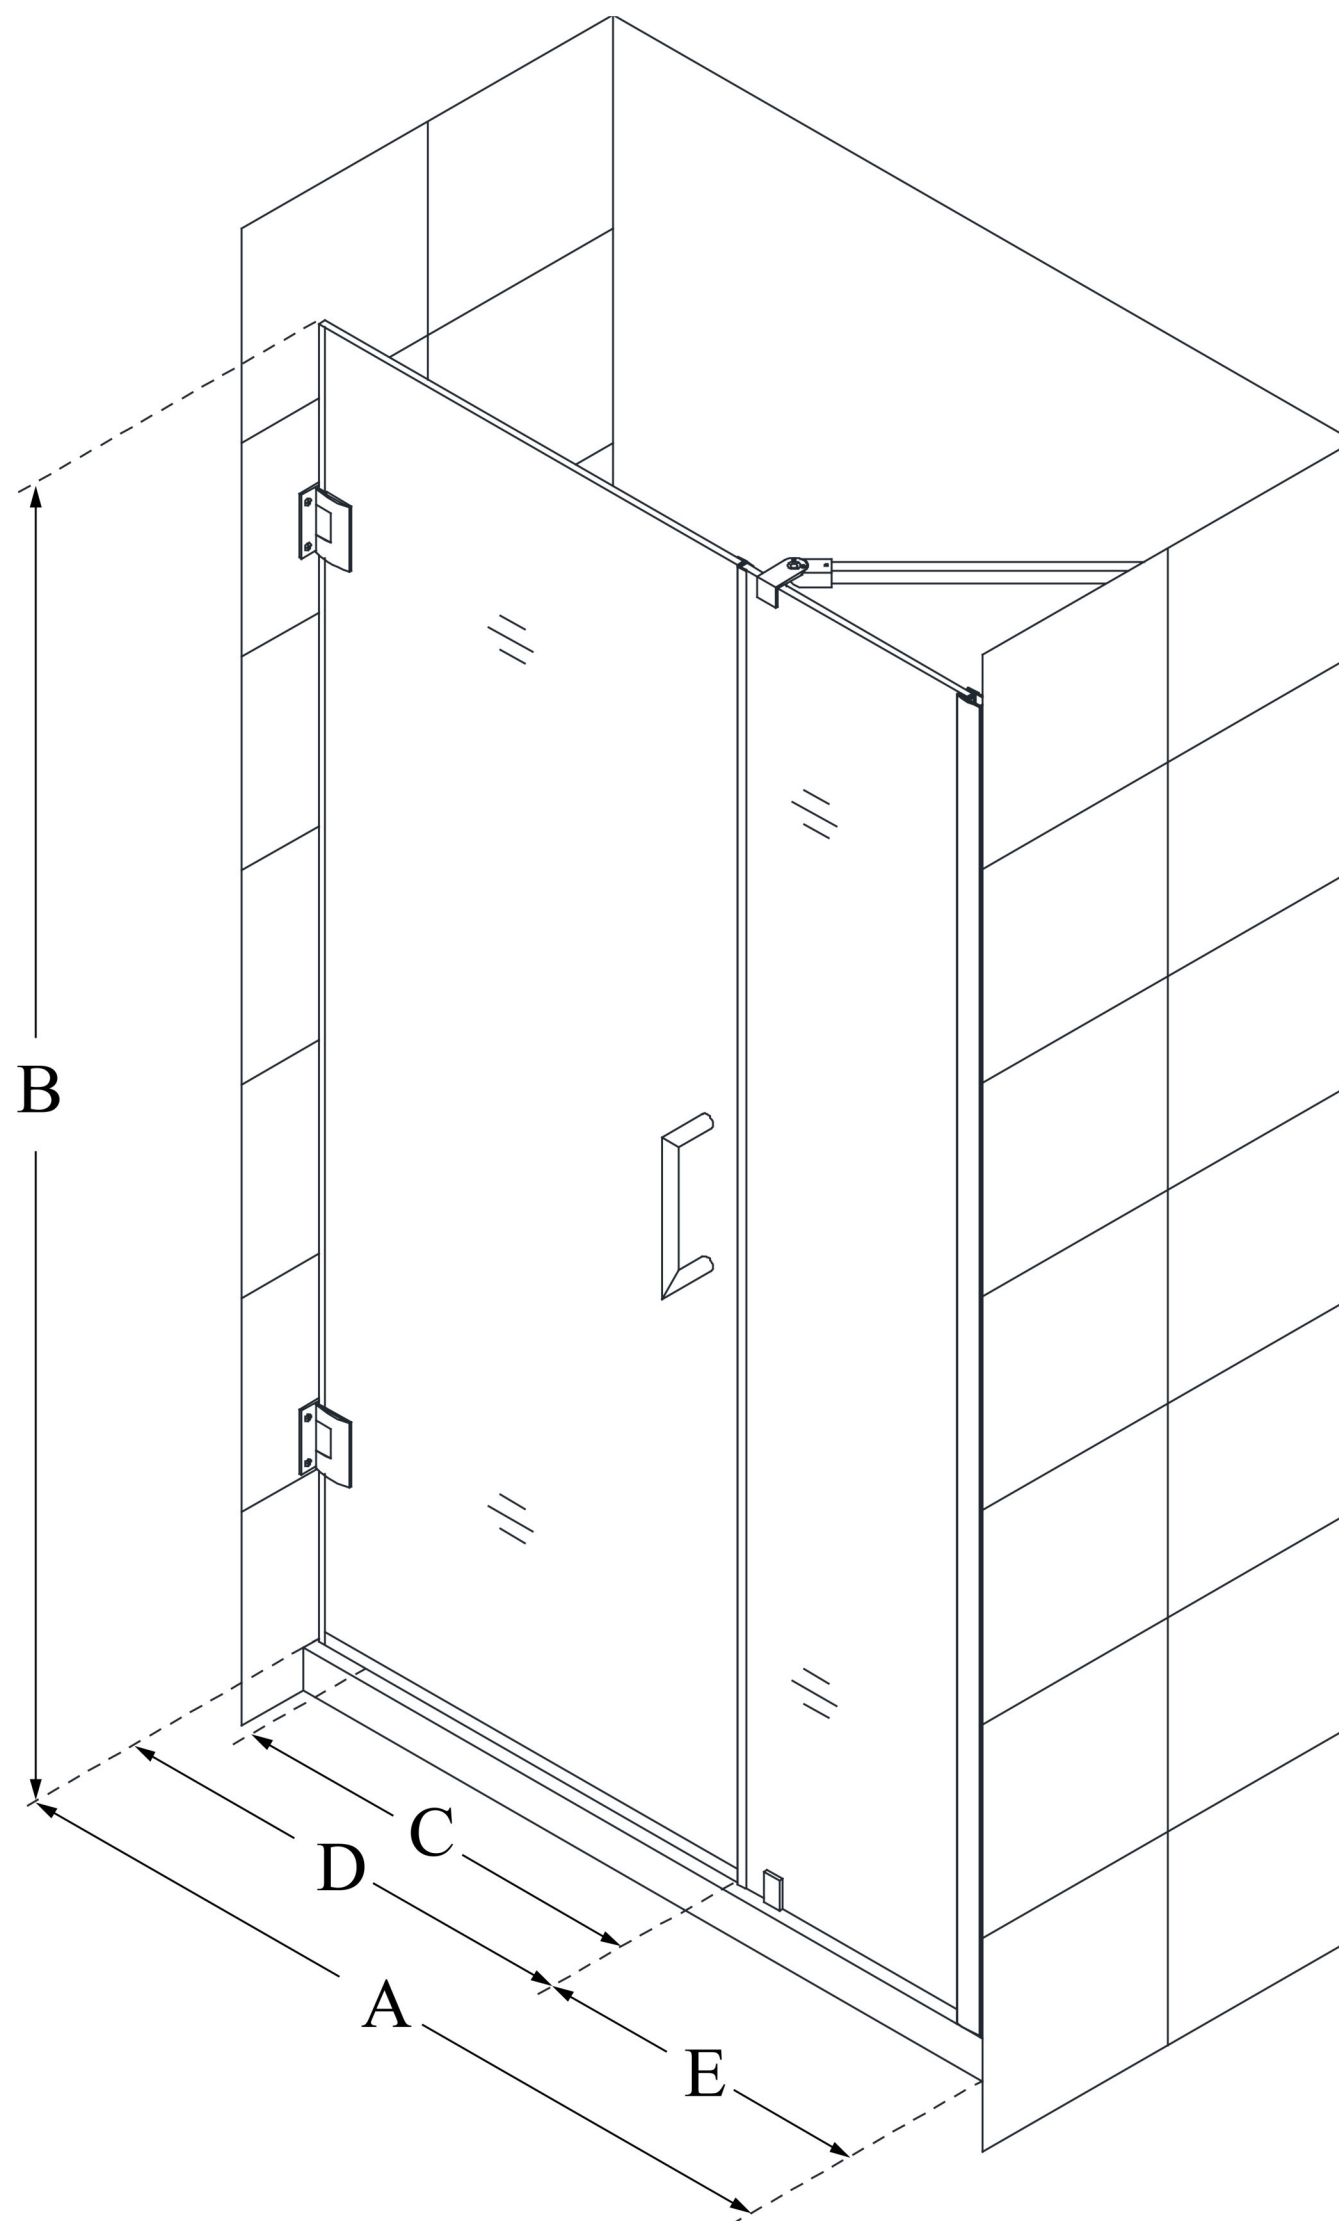

SHDR-20457210

UNIDOOR

DreamLine Unidoor 45-46 in. W x
72 in. H Frameless Hinged Shower
Door with Support Arm, Clear
Glass

SWING DOOR

CONFIGURATION DIMENSIONS:

A: 45 - 46 in.

MODEL WIDTH

B: 72 in.

MODEL HEIGHT

C: 26 in.

ACCESS WIDTH

D: 27 in.

DOOR WIDTH

E: 18 in.

INLINE PANEL WIDTH

DreamLine reserves the right to update or modify the hardware or materials pictured without prior notice for the purpose of product improvement and customer satisfaction.