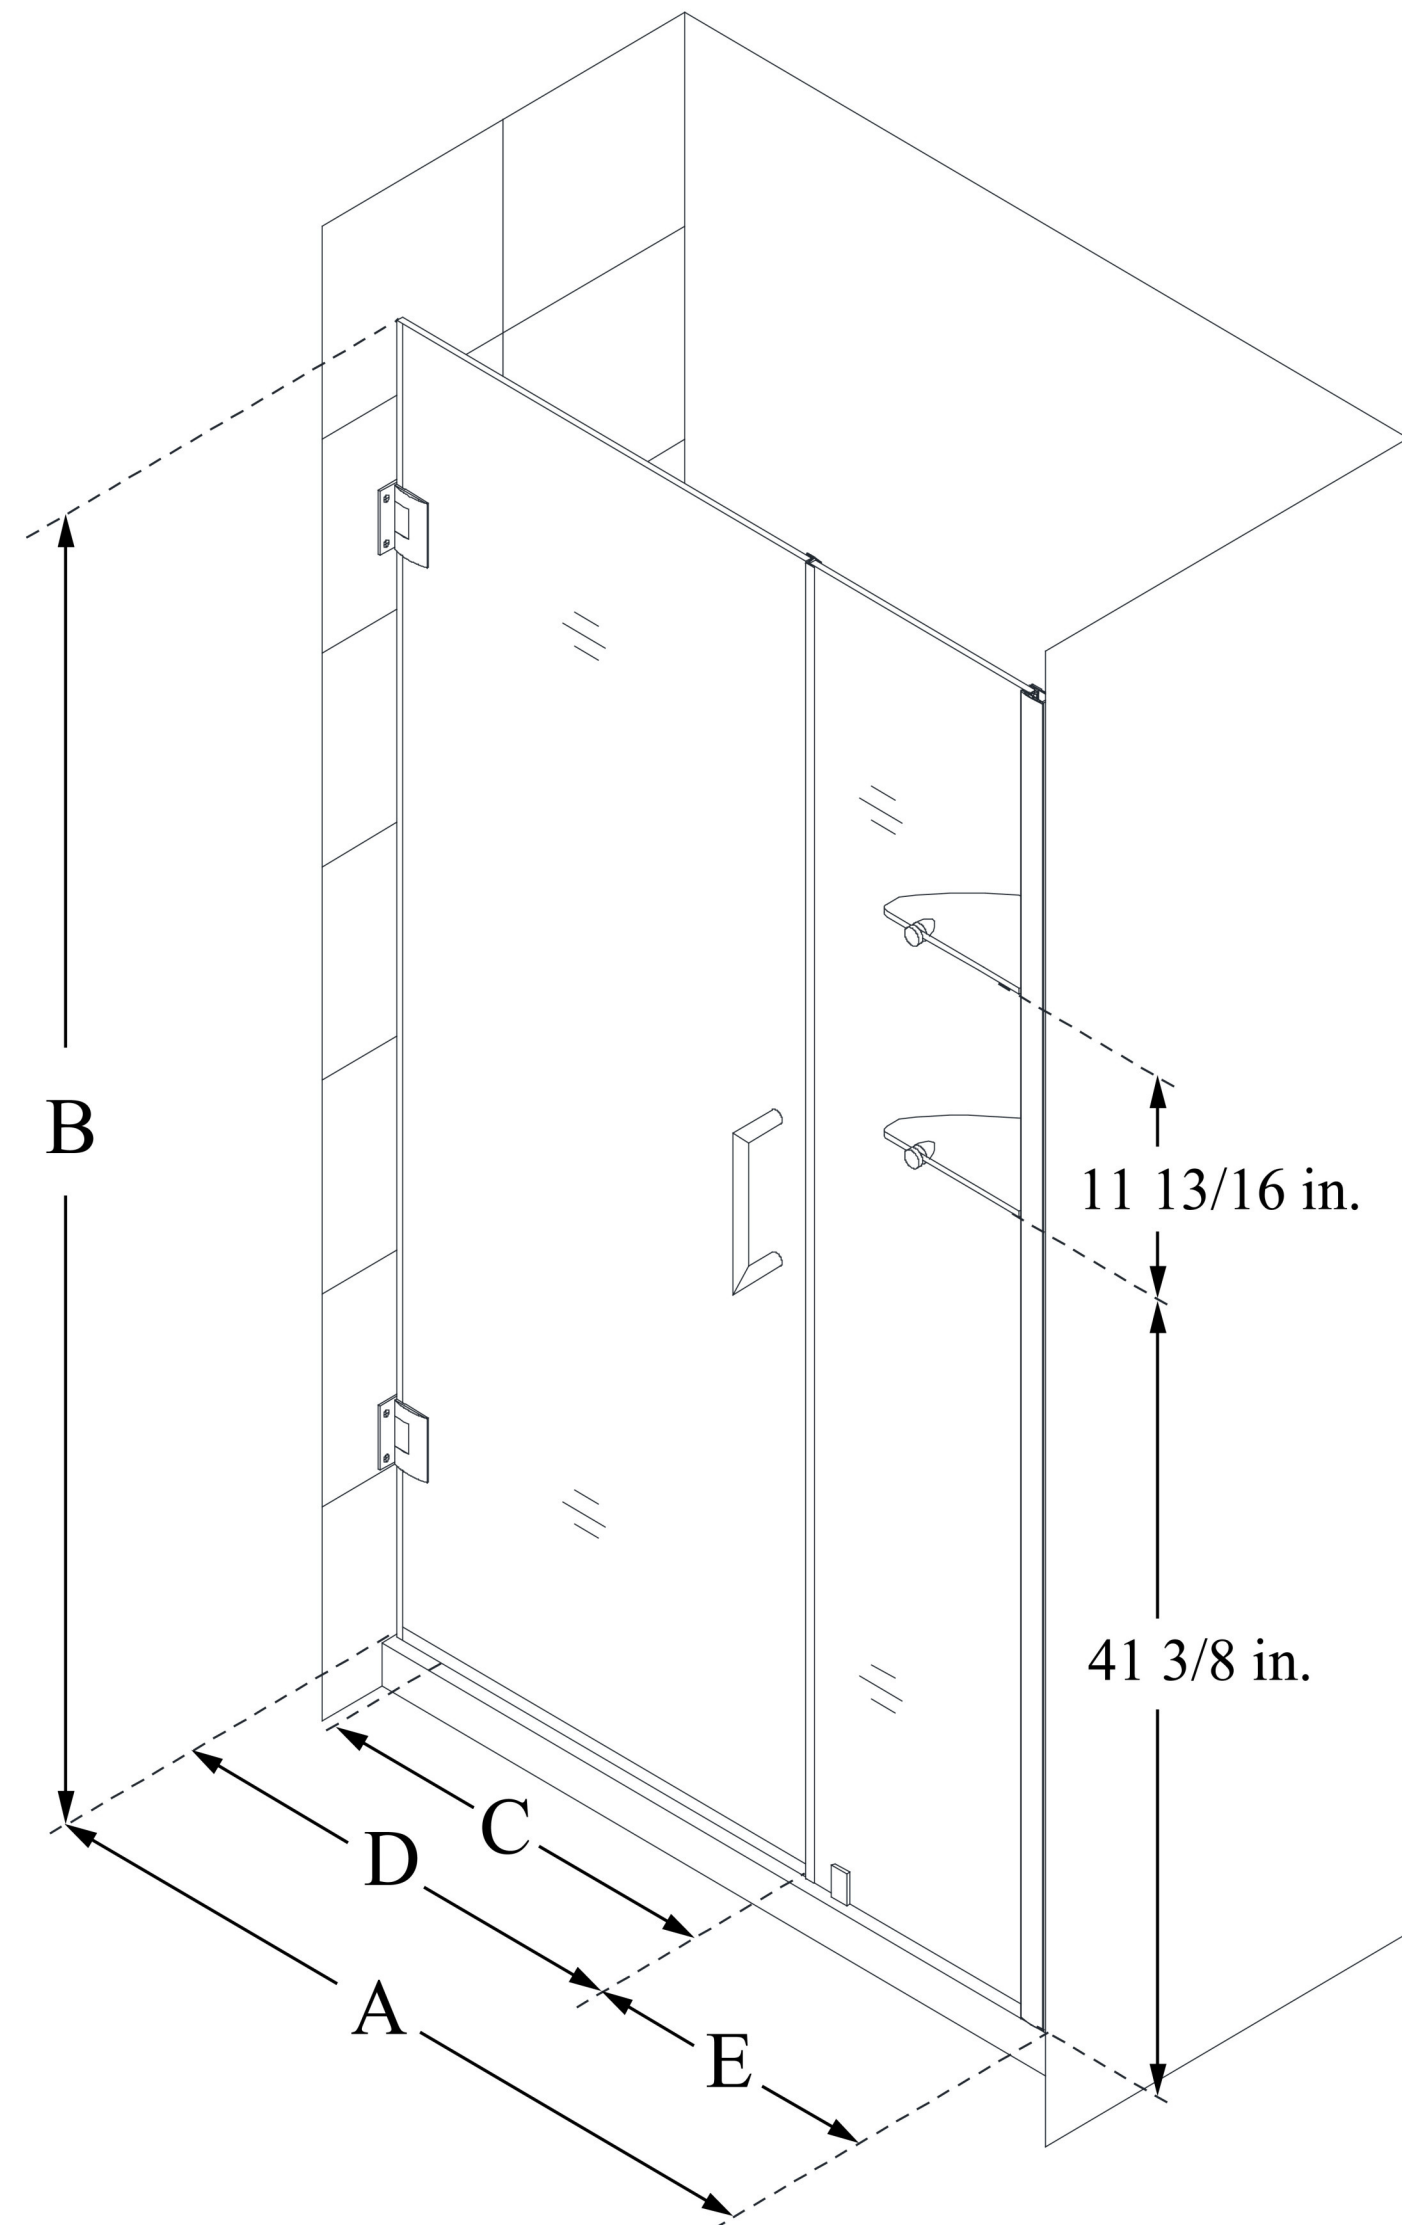

SHDR-20457210S

UNIDOOR

DreamLine Unidoor 45-46 in. W x
72 in. H Frameless Hinged Shower
Door with Shelves, Clear Glass

PIVOT DOOR

CONFIGURATION DIMENSIONS:

A: 45 - 46 in.

MODEL WIDTH

B: 72 in.

MODEL HEIGHT

C: 26 in.

ACCESS WIDTH

D: 27 in.

DOOR WIDTH

E: 18 in.

INLINE PANEL WIDTH

DreamLine reserves the right to update or modify the hardware or materials pictured without prior notice for the purpose of product improvement and customer satisfaction.