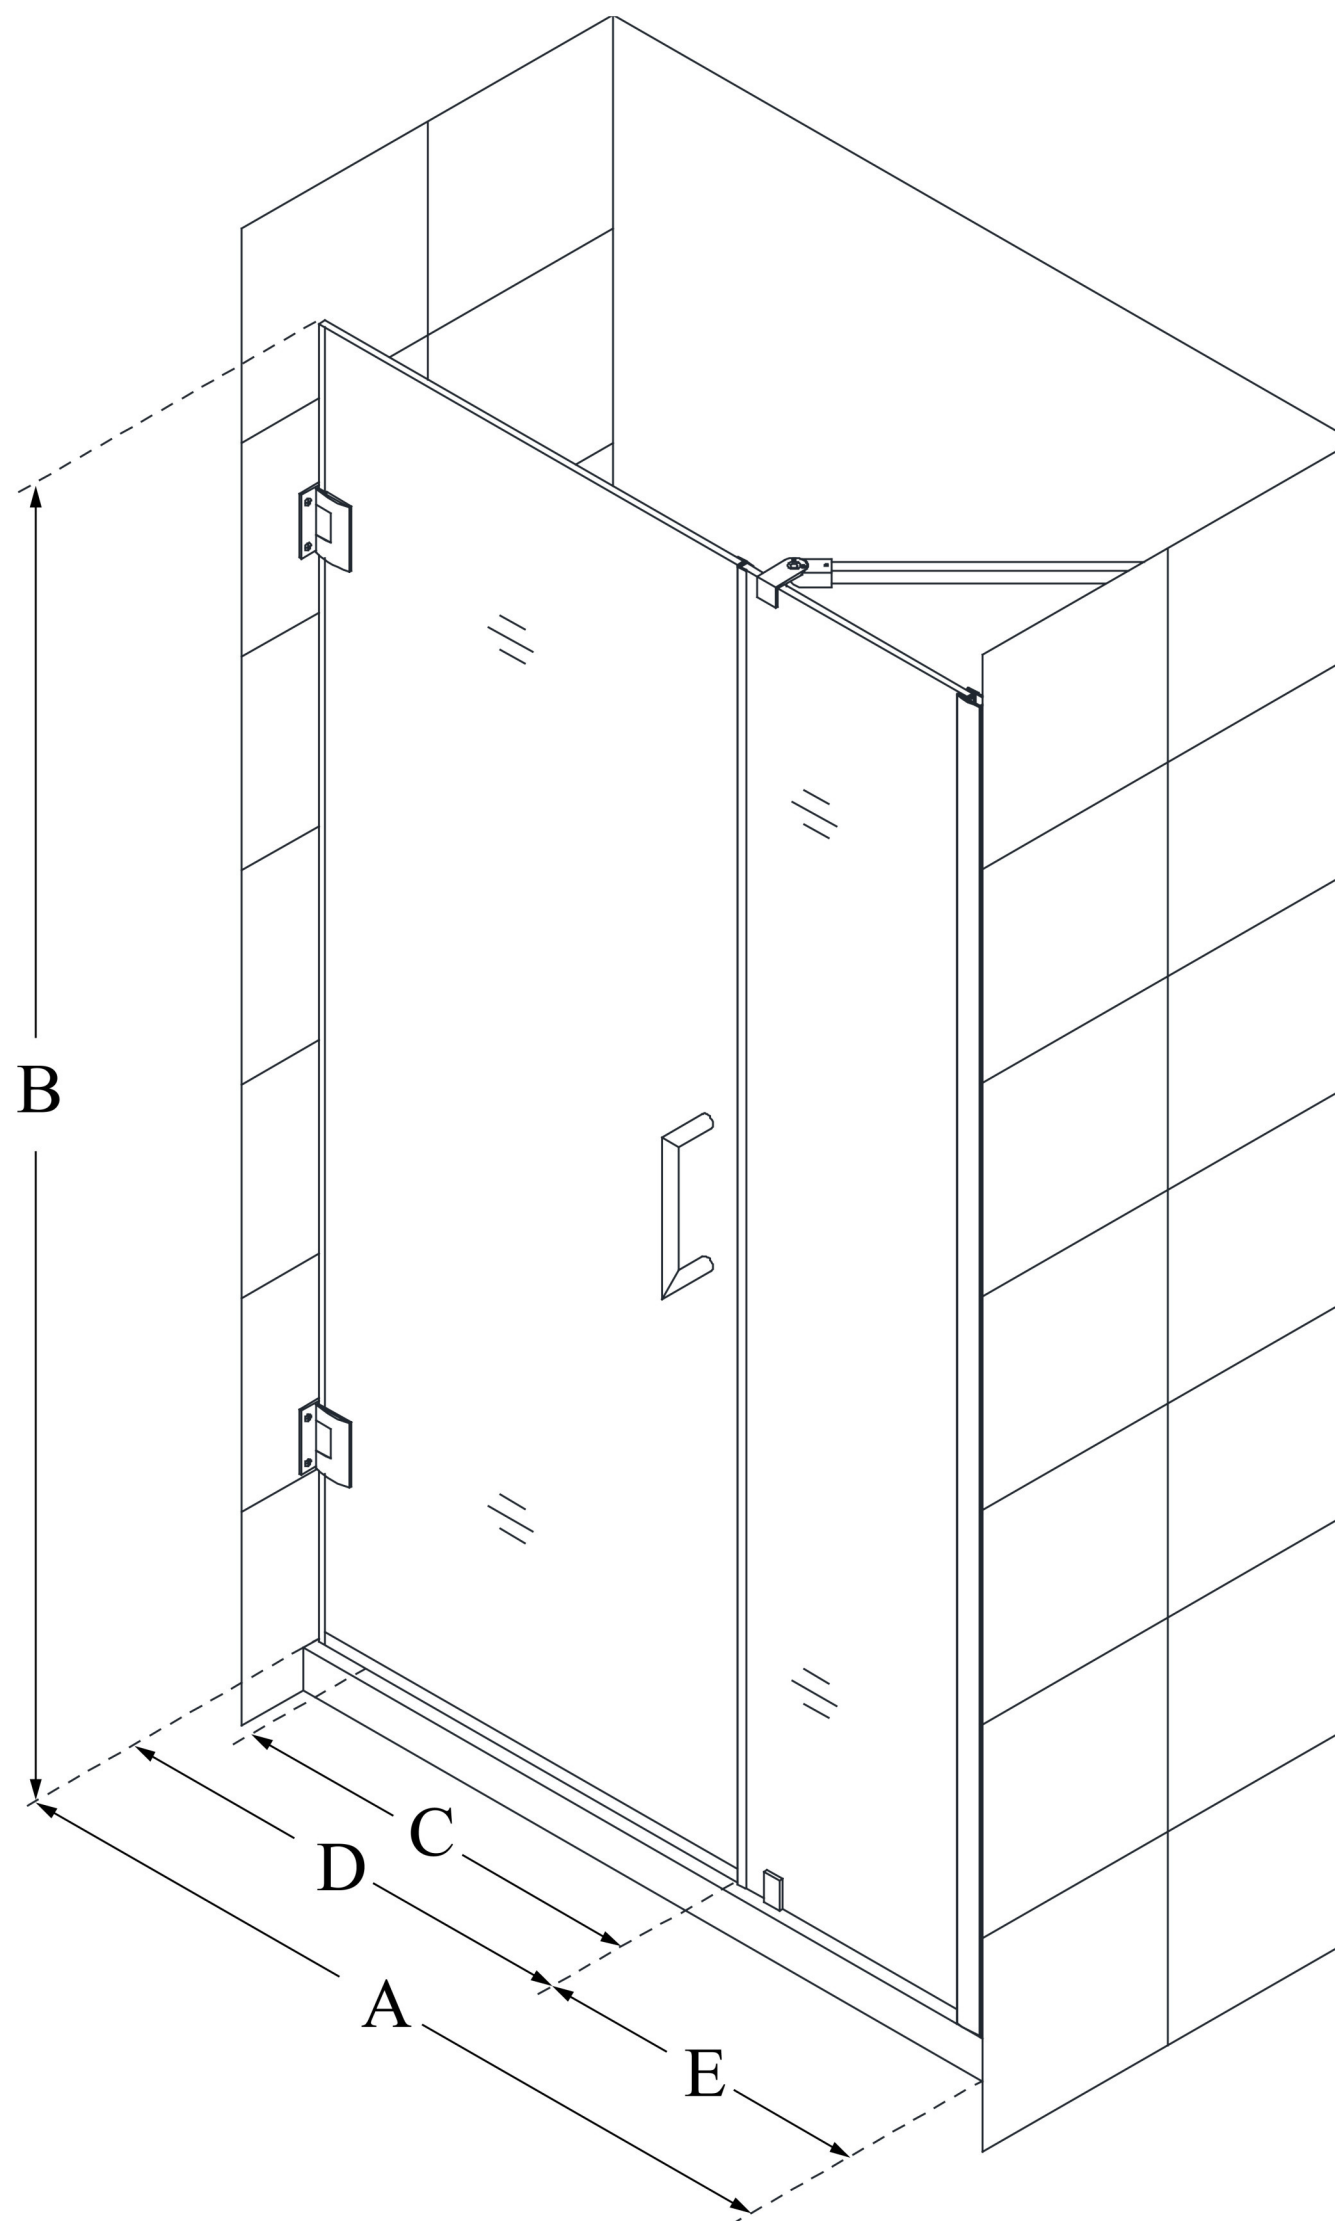

## UNIDOOR

DreamLine Unidoor 44-45 in. W x  
72 in. H Frameless Hinged Shower  
Door with Support Arm, Clear  
Glass

**SWING DOOR**

### CONFIGURATION DIMENSIONS:

**A: 44 - 45 in.**

MODEL WIDTH

**B: 72 in.**

MODEL HEIGHT

**C: 25 in.**

ACCESS WIDTH

**D: 26 in.**

DOOR WIDTH

**E: 18 in.**

INLINE PANEL WIDTH

DreamLine reserves the right to update or modify the hardware or materials pictured without prior notice for the purpose of product improvement and customer satisfaction.