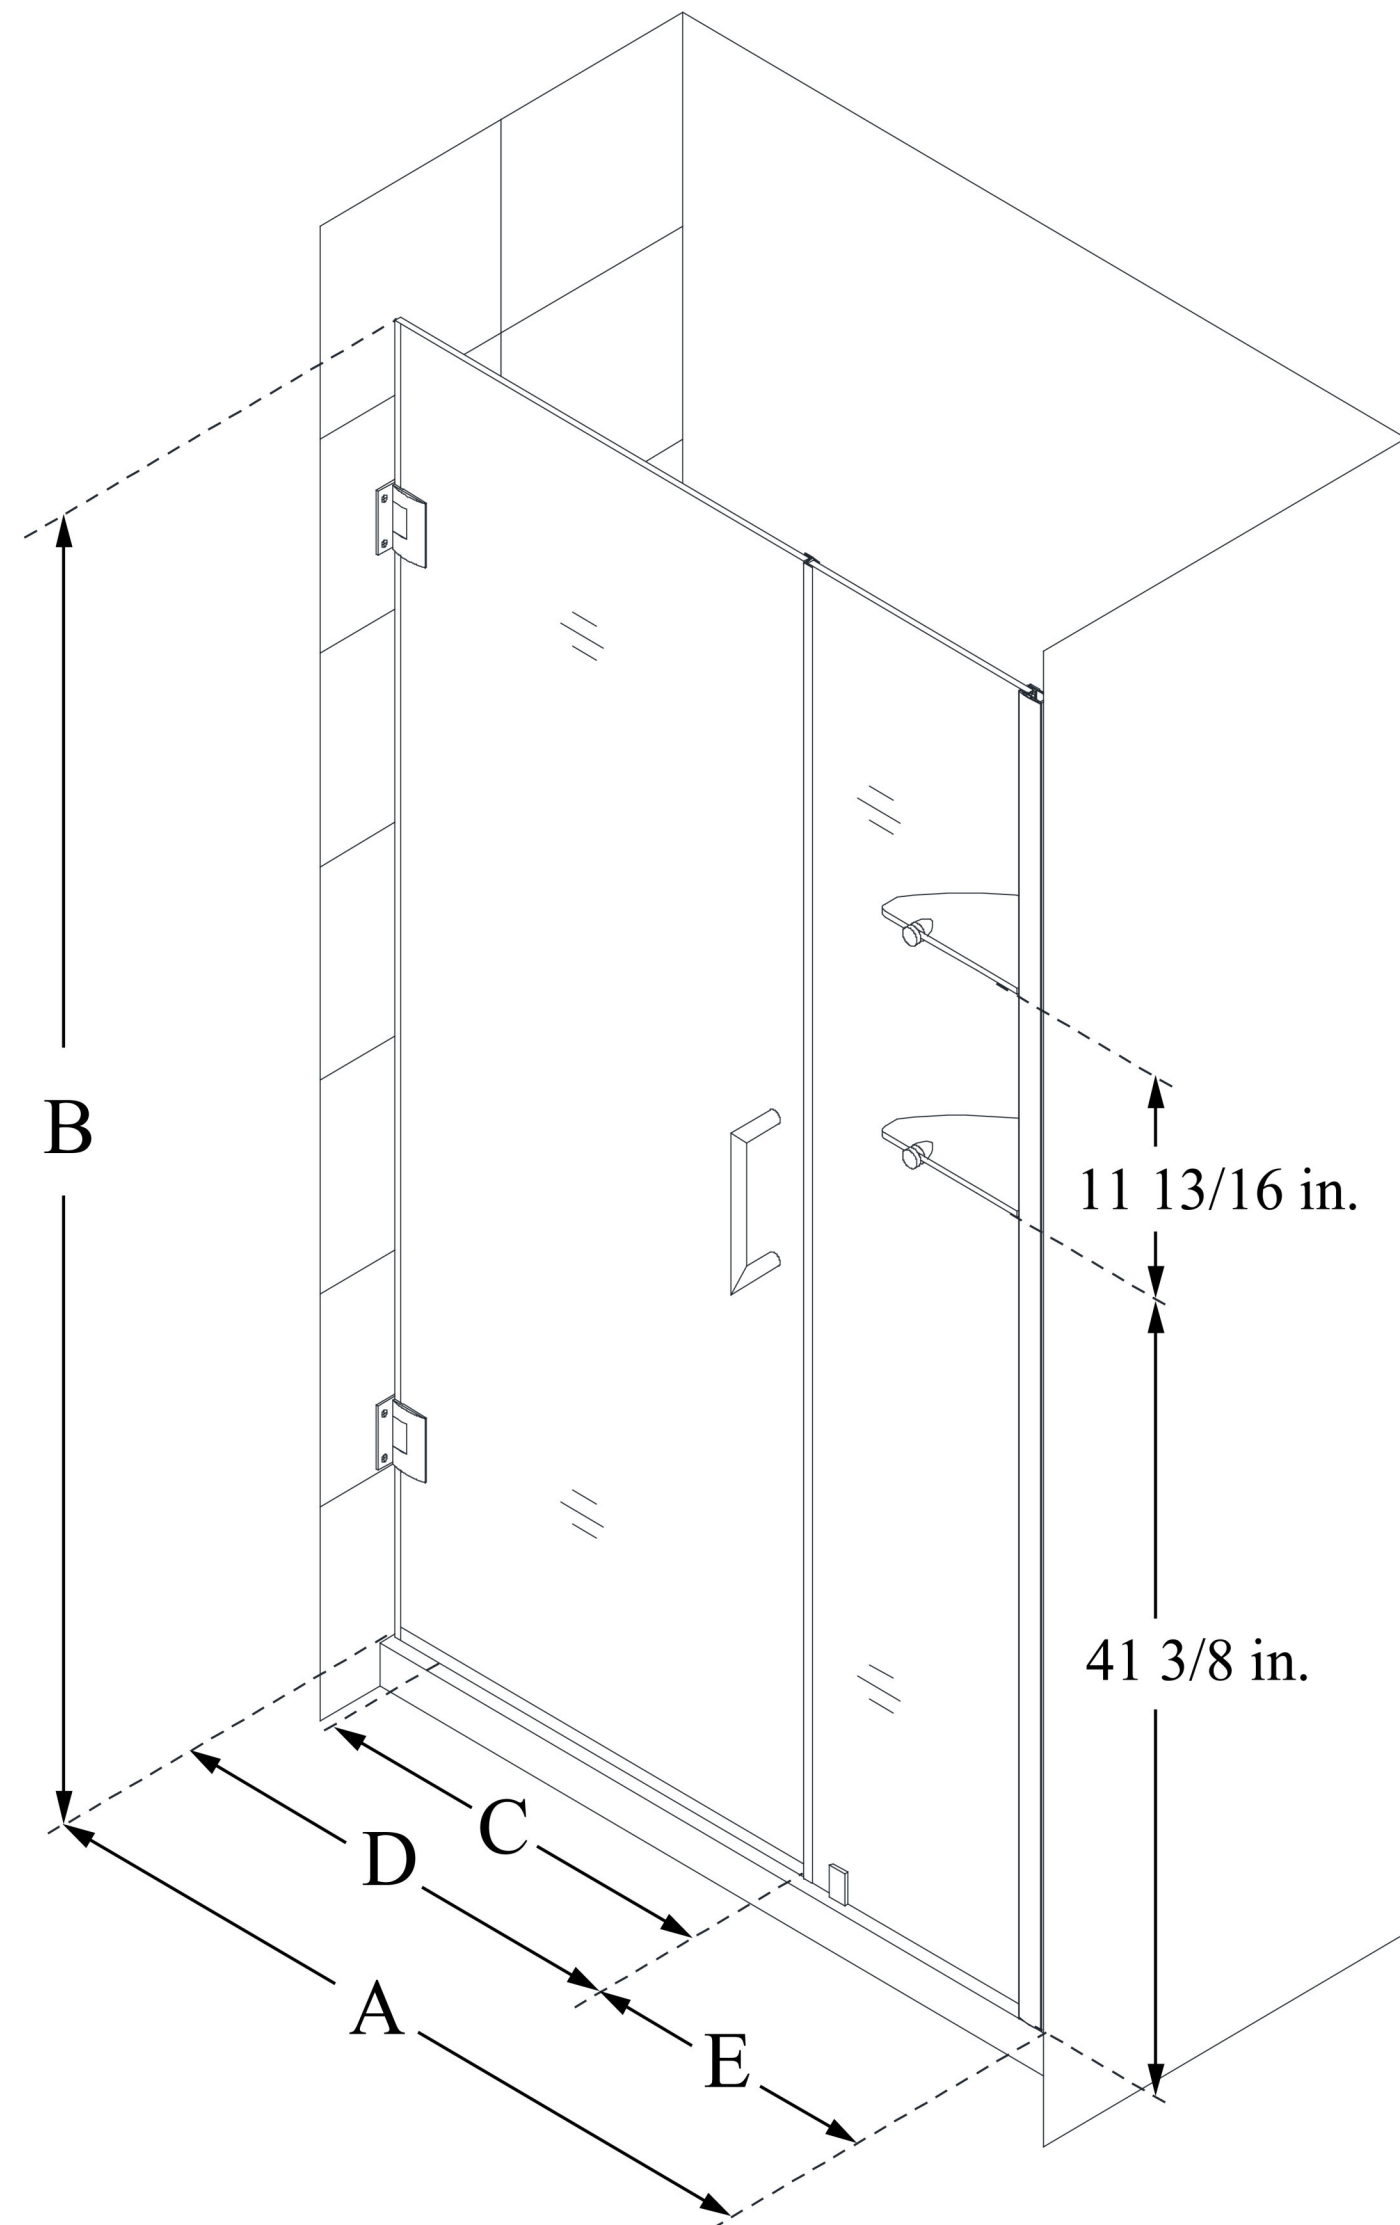

SHDR-20447210S

UNIDOOR

DreamLine Unidoor 44-45 in. W x
72 in. H Frameless Hinged Shower
Door with Shelves, Clear Glass

PIVOT DOOR

CONFIGURATION DIMENSIONS:

A: 44 - 45 in.

MODEL WIDTH

B: 72 in.

MODEL HEIGHT

C: 25 in.

ACCESS WIDTH

D: 26 in.

DOOR WIDTH

E: 18 in.

INLINE PANEL WIDTH

DreamLine reserves the right to update or modify the hardware or materials pictured without prior notice for the purpose of product improvement and customer satisfaction.