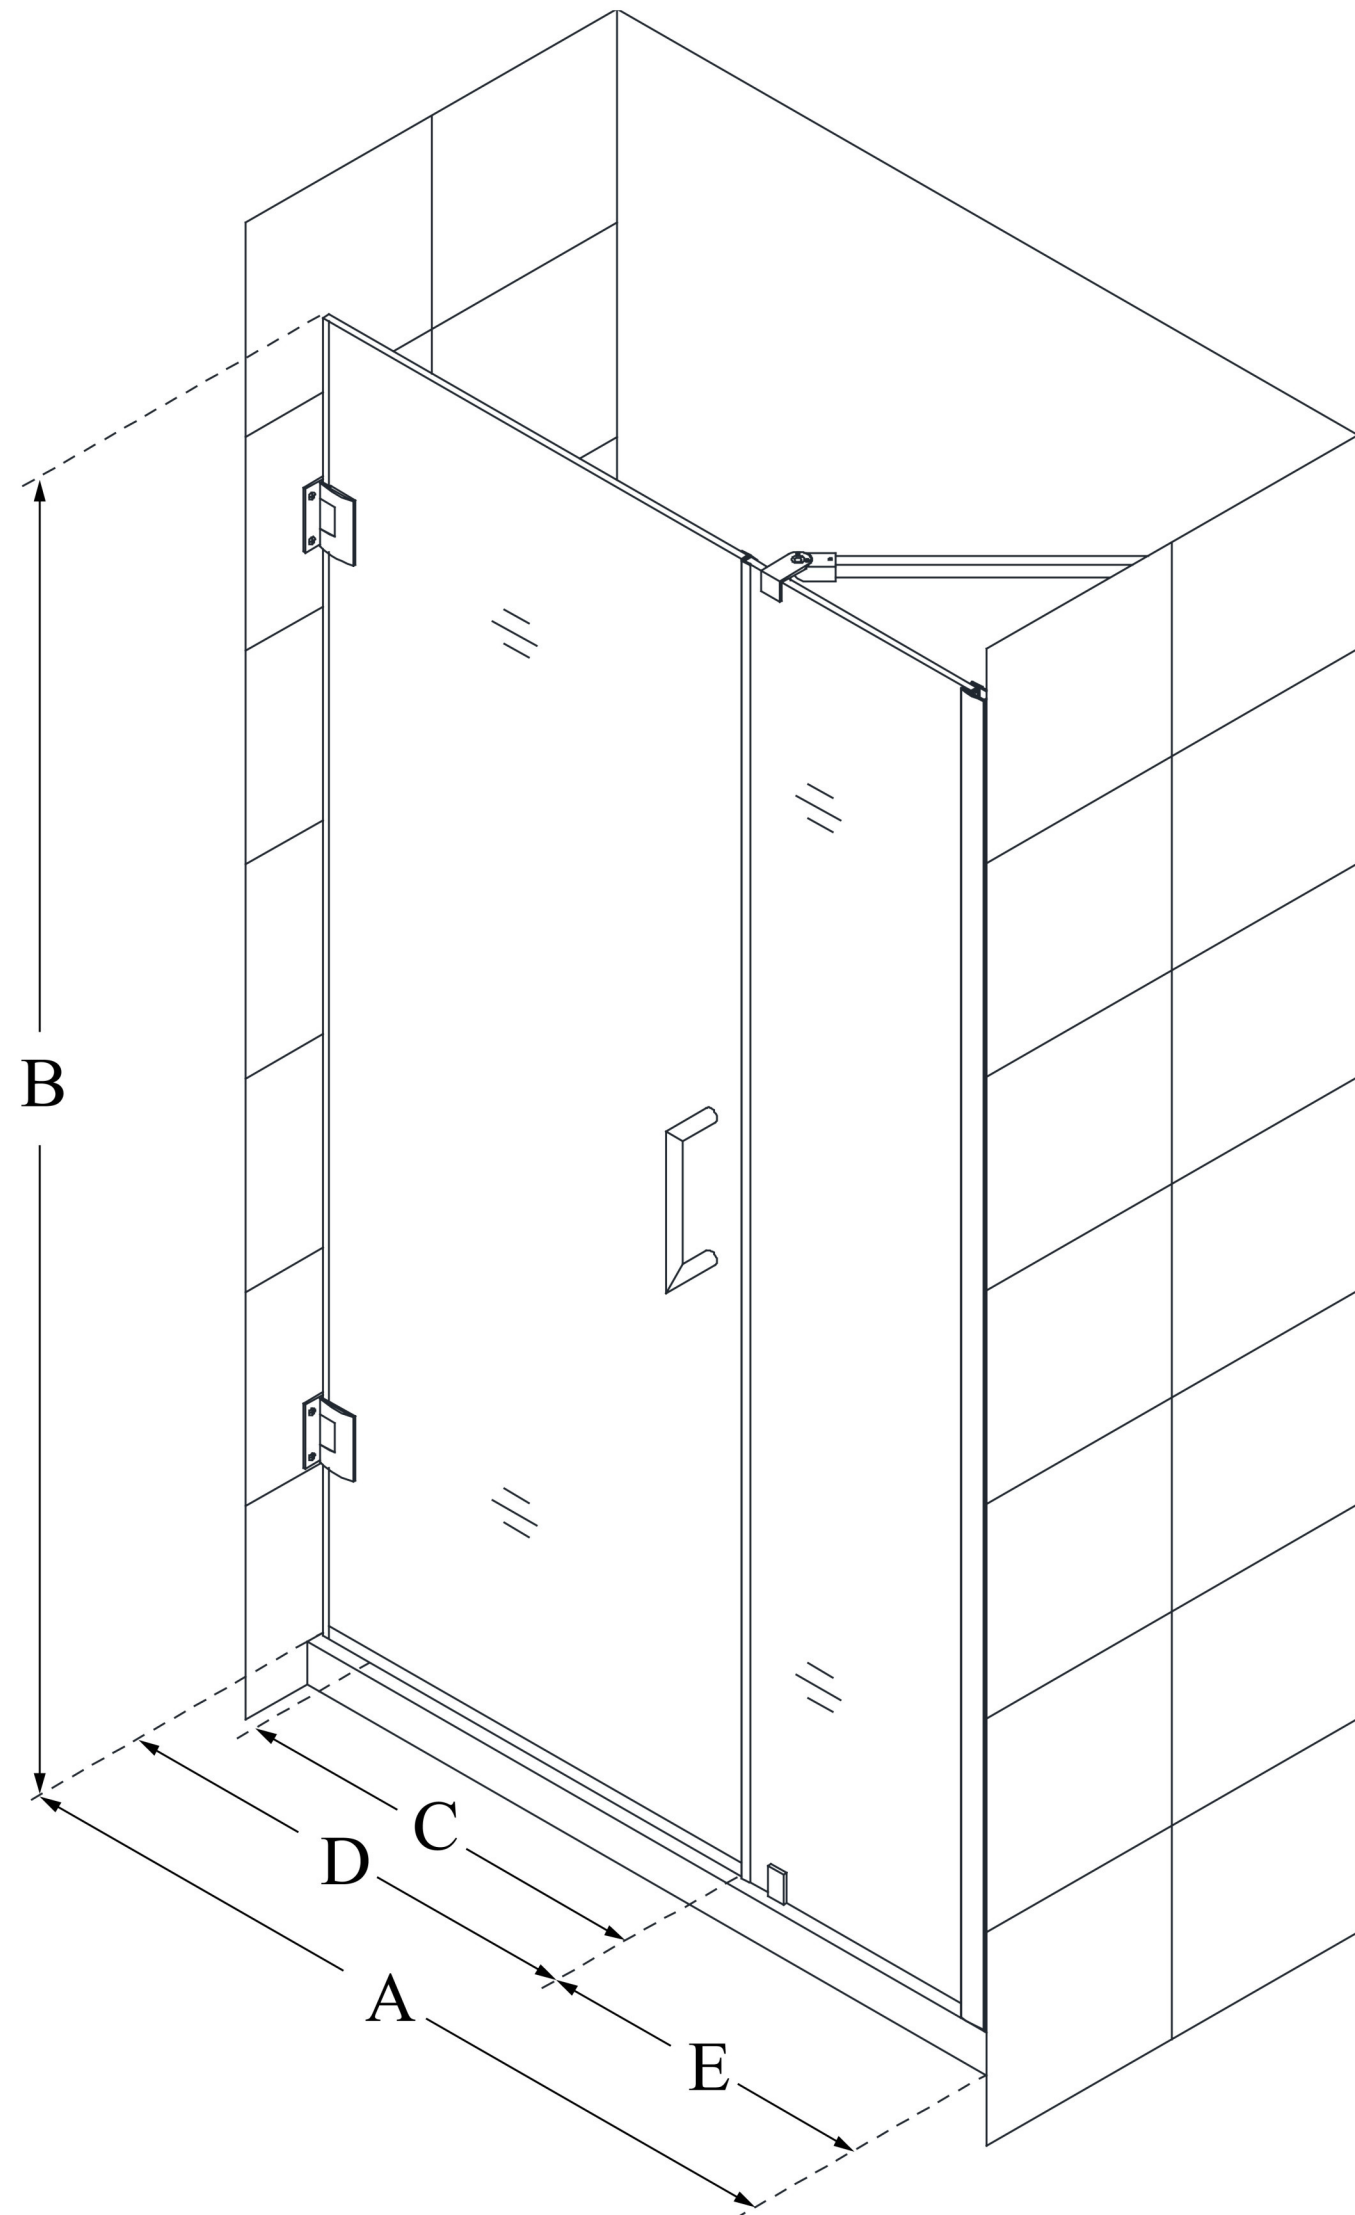

SHDR-20437210

UNIDOOR

DreamLine Unidoor 43-44 in. W x
72 in. H Frameless Hinged Shower
Door with Support Arm, Clear
Glass

SWING DOOR

CONFIGURATION DIMENSIONS:

A: 43 - 44 in.

MODEL WIDTH

B: 72 in.

MODEL HEIGHT

C: 24 in.

ACCESS WIDTH

D: 25 in.

DOOR WIDTH

E: 18 in.

INLINE PANEL WIDTH

DreamLine reserves the right to update or modify the hardware or materials pictured without prior notice for the purpose of product improvement and customer satisfaction.