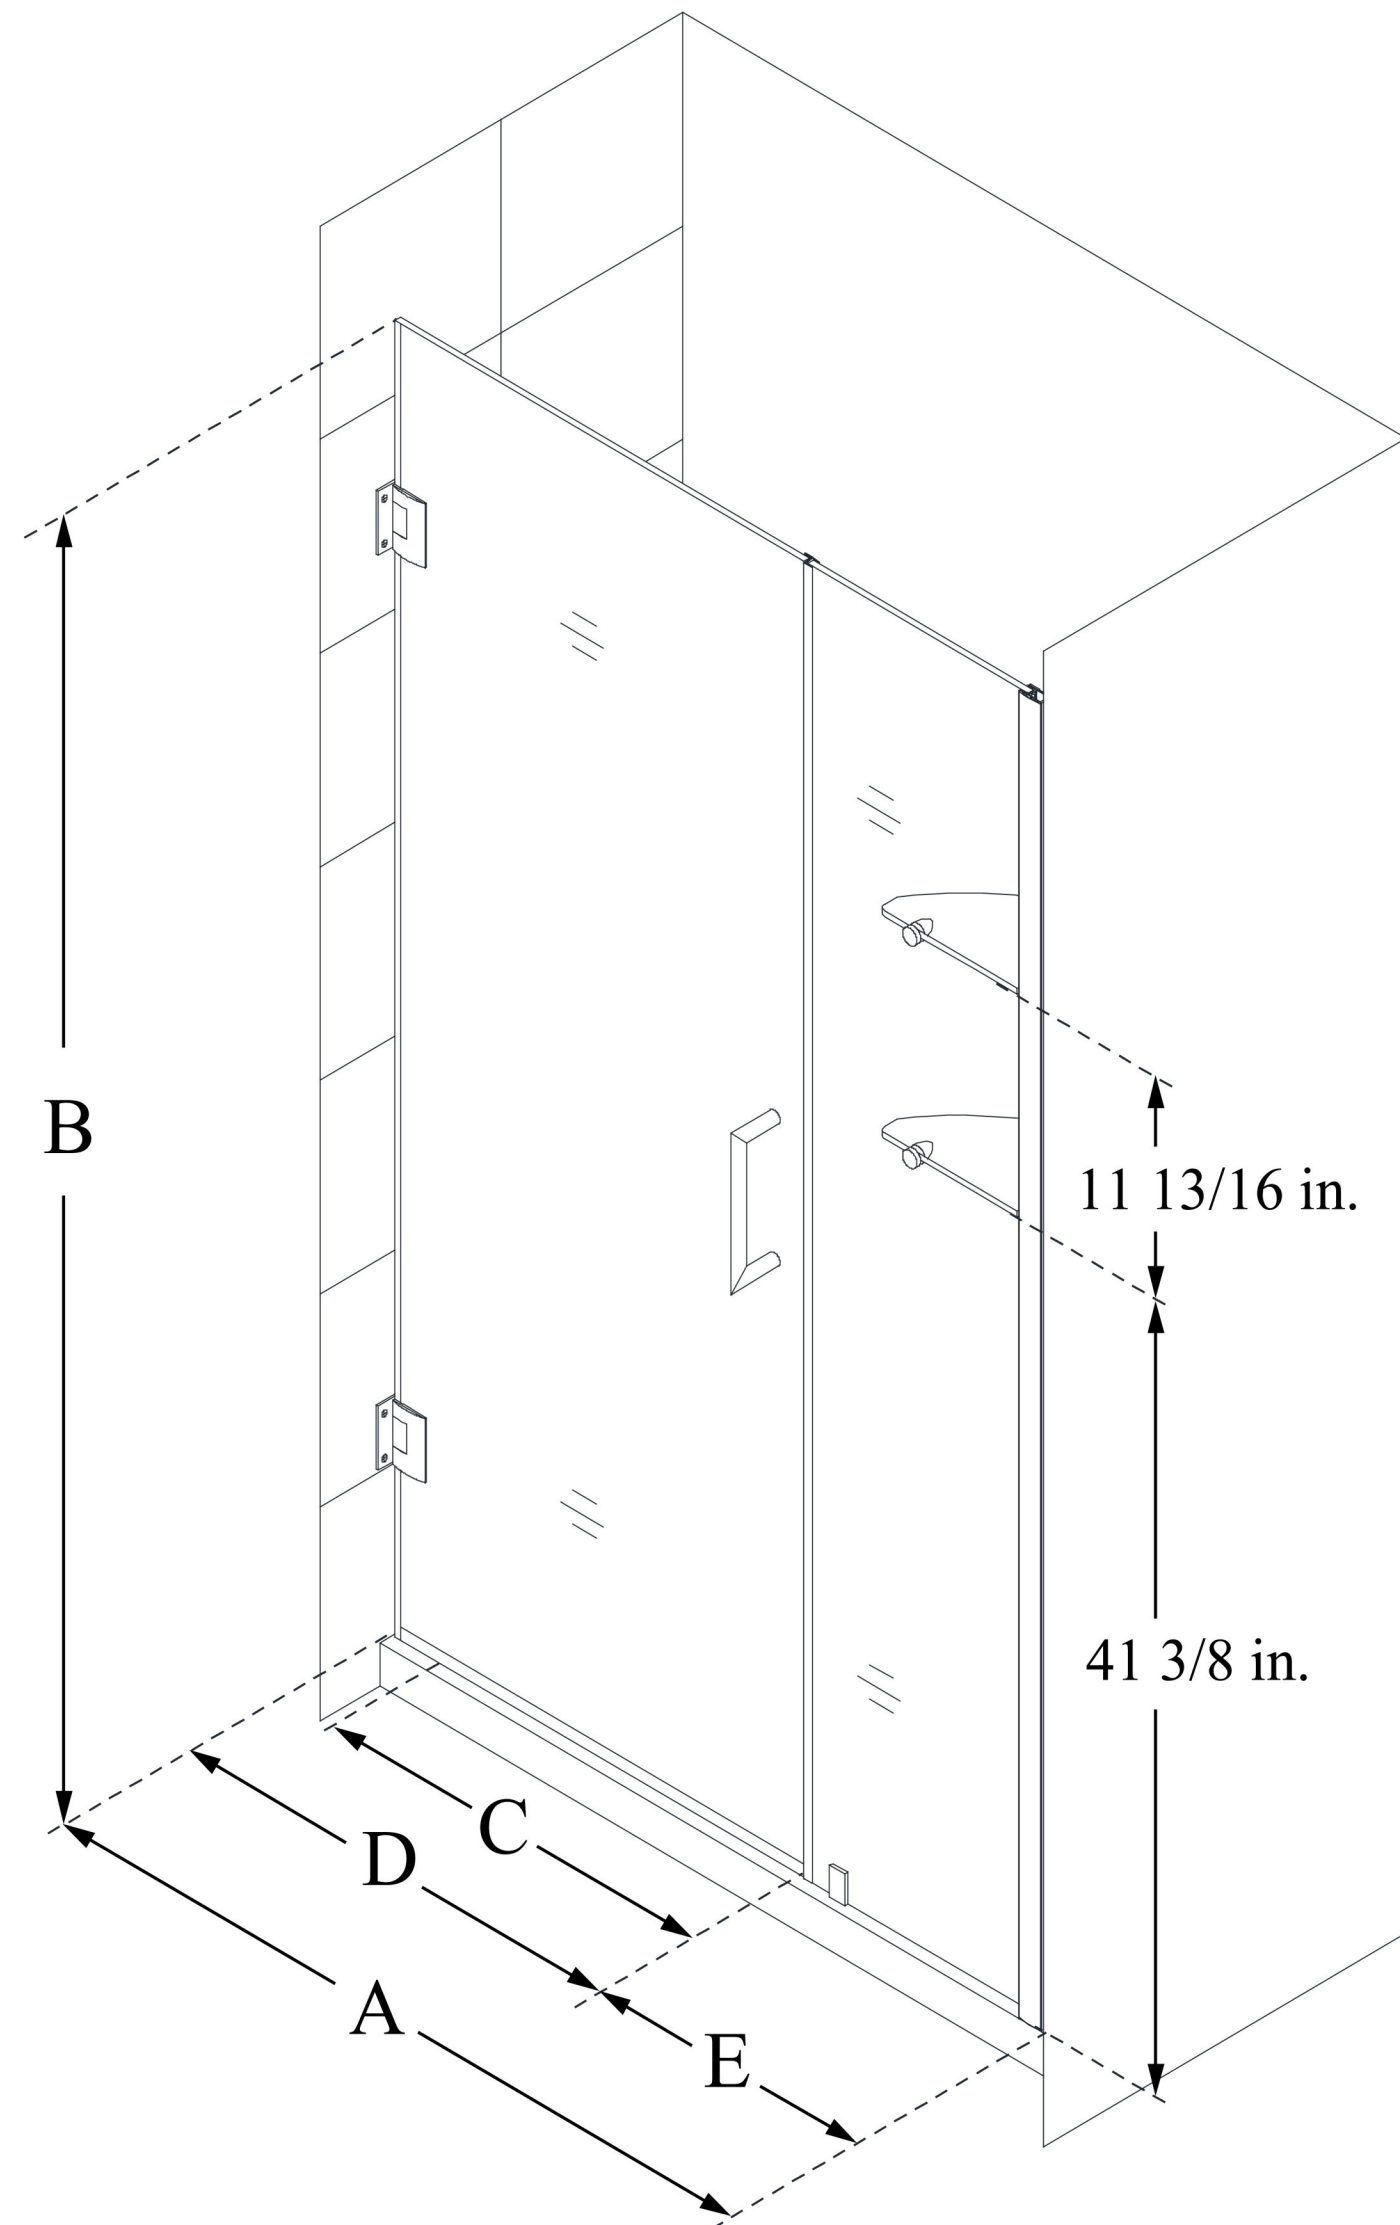

**SHDR-20437210S**

**UNIDOOR**

DreamLine Unidoor 43-44 in. W x  
72 in. H Frameless Hinged Shower  
Door with Shelves, Clear Glass

**PIVOT DOOR**

**CONFIGURATION  
DIMENSIONS:**

**A: 43 - 44 in.**

MODEL WIDTH

**B: 72 in.**

MODEL HEIGHT

**C: 24 in.**

ACCESS WIDTH

**D: 25 in.**

DOOR WIDTH

**E: 18 in.**

INLINE PANEL WIDTH