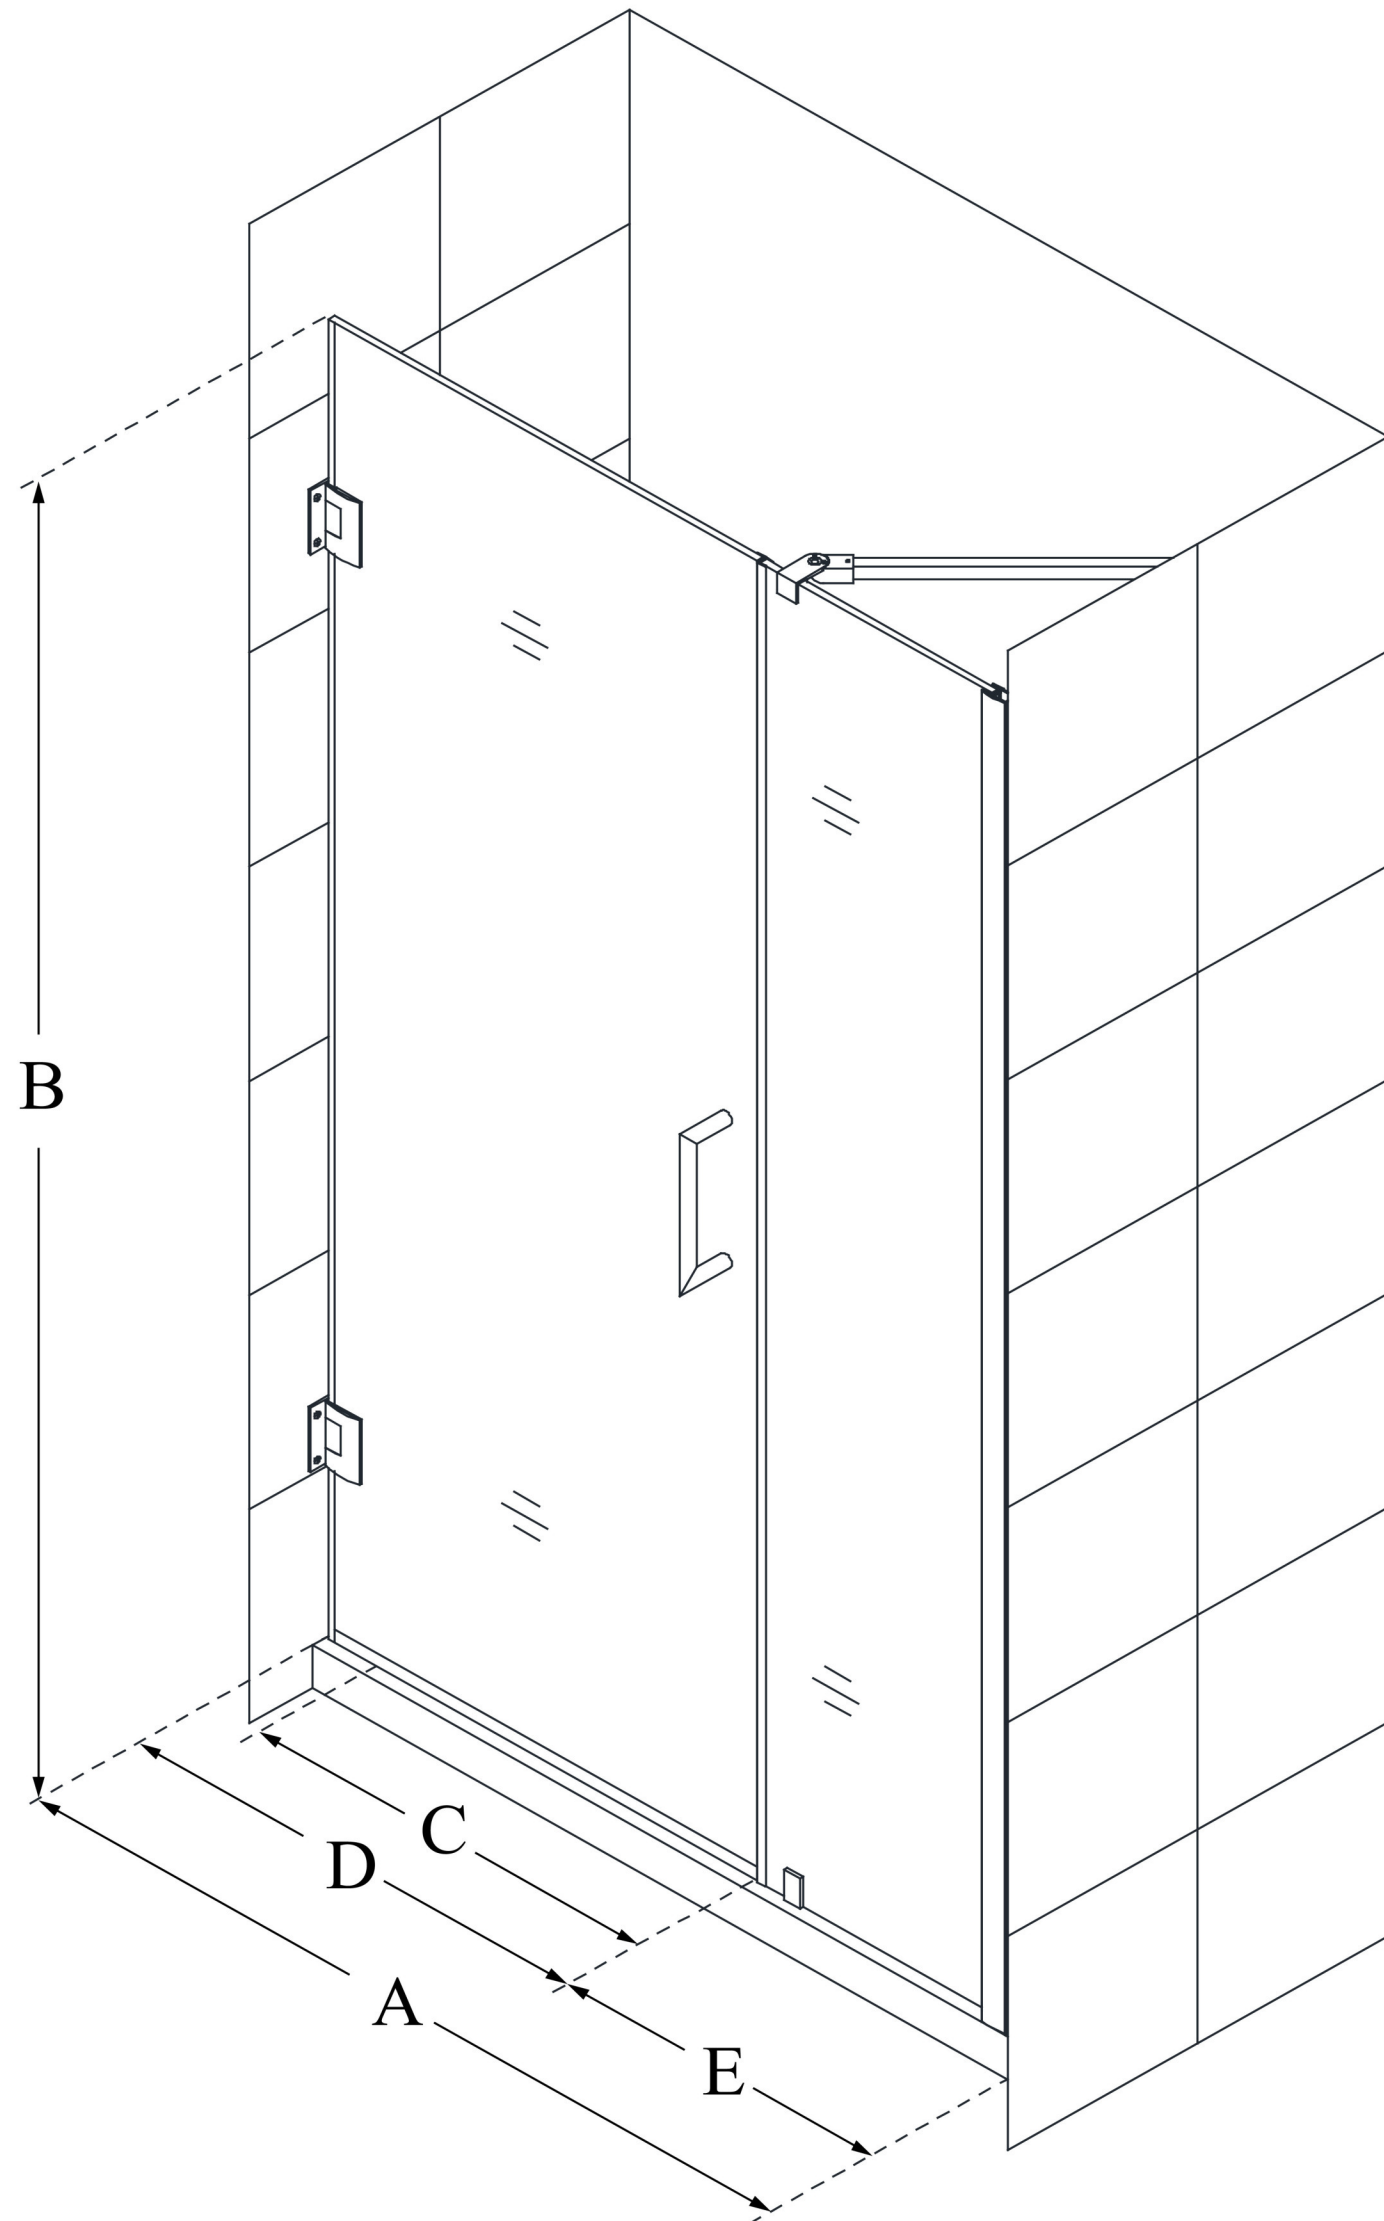

SHDR-20427210

UNIDOOR

DreamLine Unidoor 42-43 in. W x
72 in. H Frameless Hinged Shower
Door with Support Arm, Clear
Glass

SWING DOOR

CONFIGURATION DIMENSIONS:

A: 42 - 43 in.

MODEL WIDTH

B: 72 in.

MODEL HEIGHT

C: 29 in.

ACCESS WIDTH

D: 30 in.

DOOR WIDTH

E: 12 in.

INLINE PANEL WIDTH

DreamLine reserves the right to update or modify the hardware or materials pictured without prior notice for the purpose of product improvement and customer satisfaction.