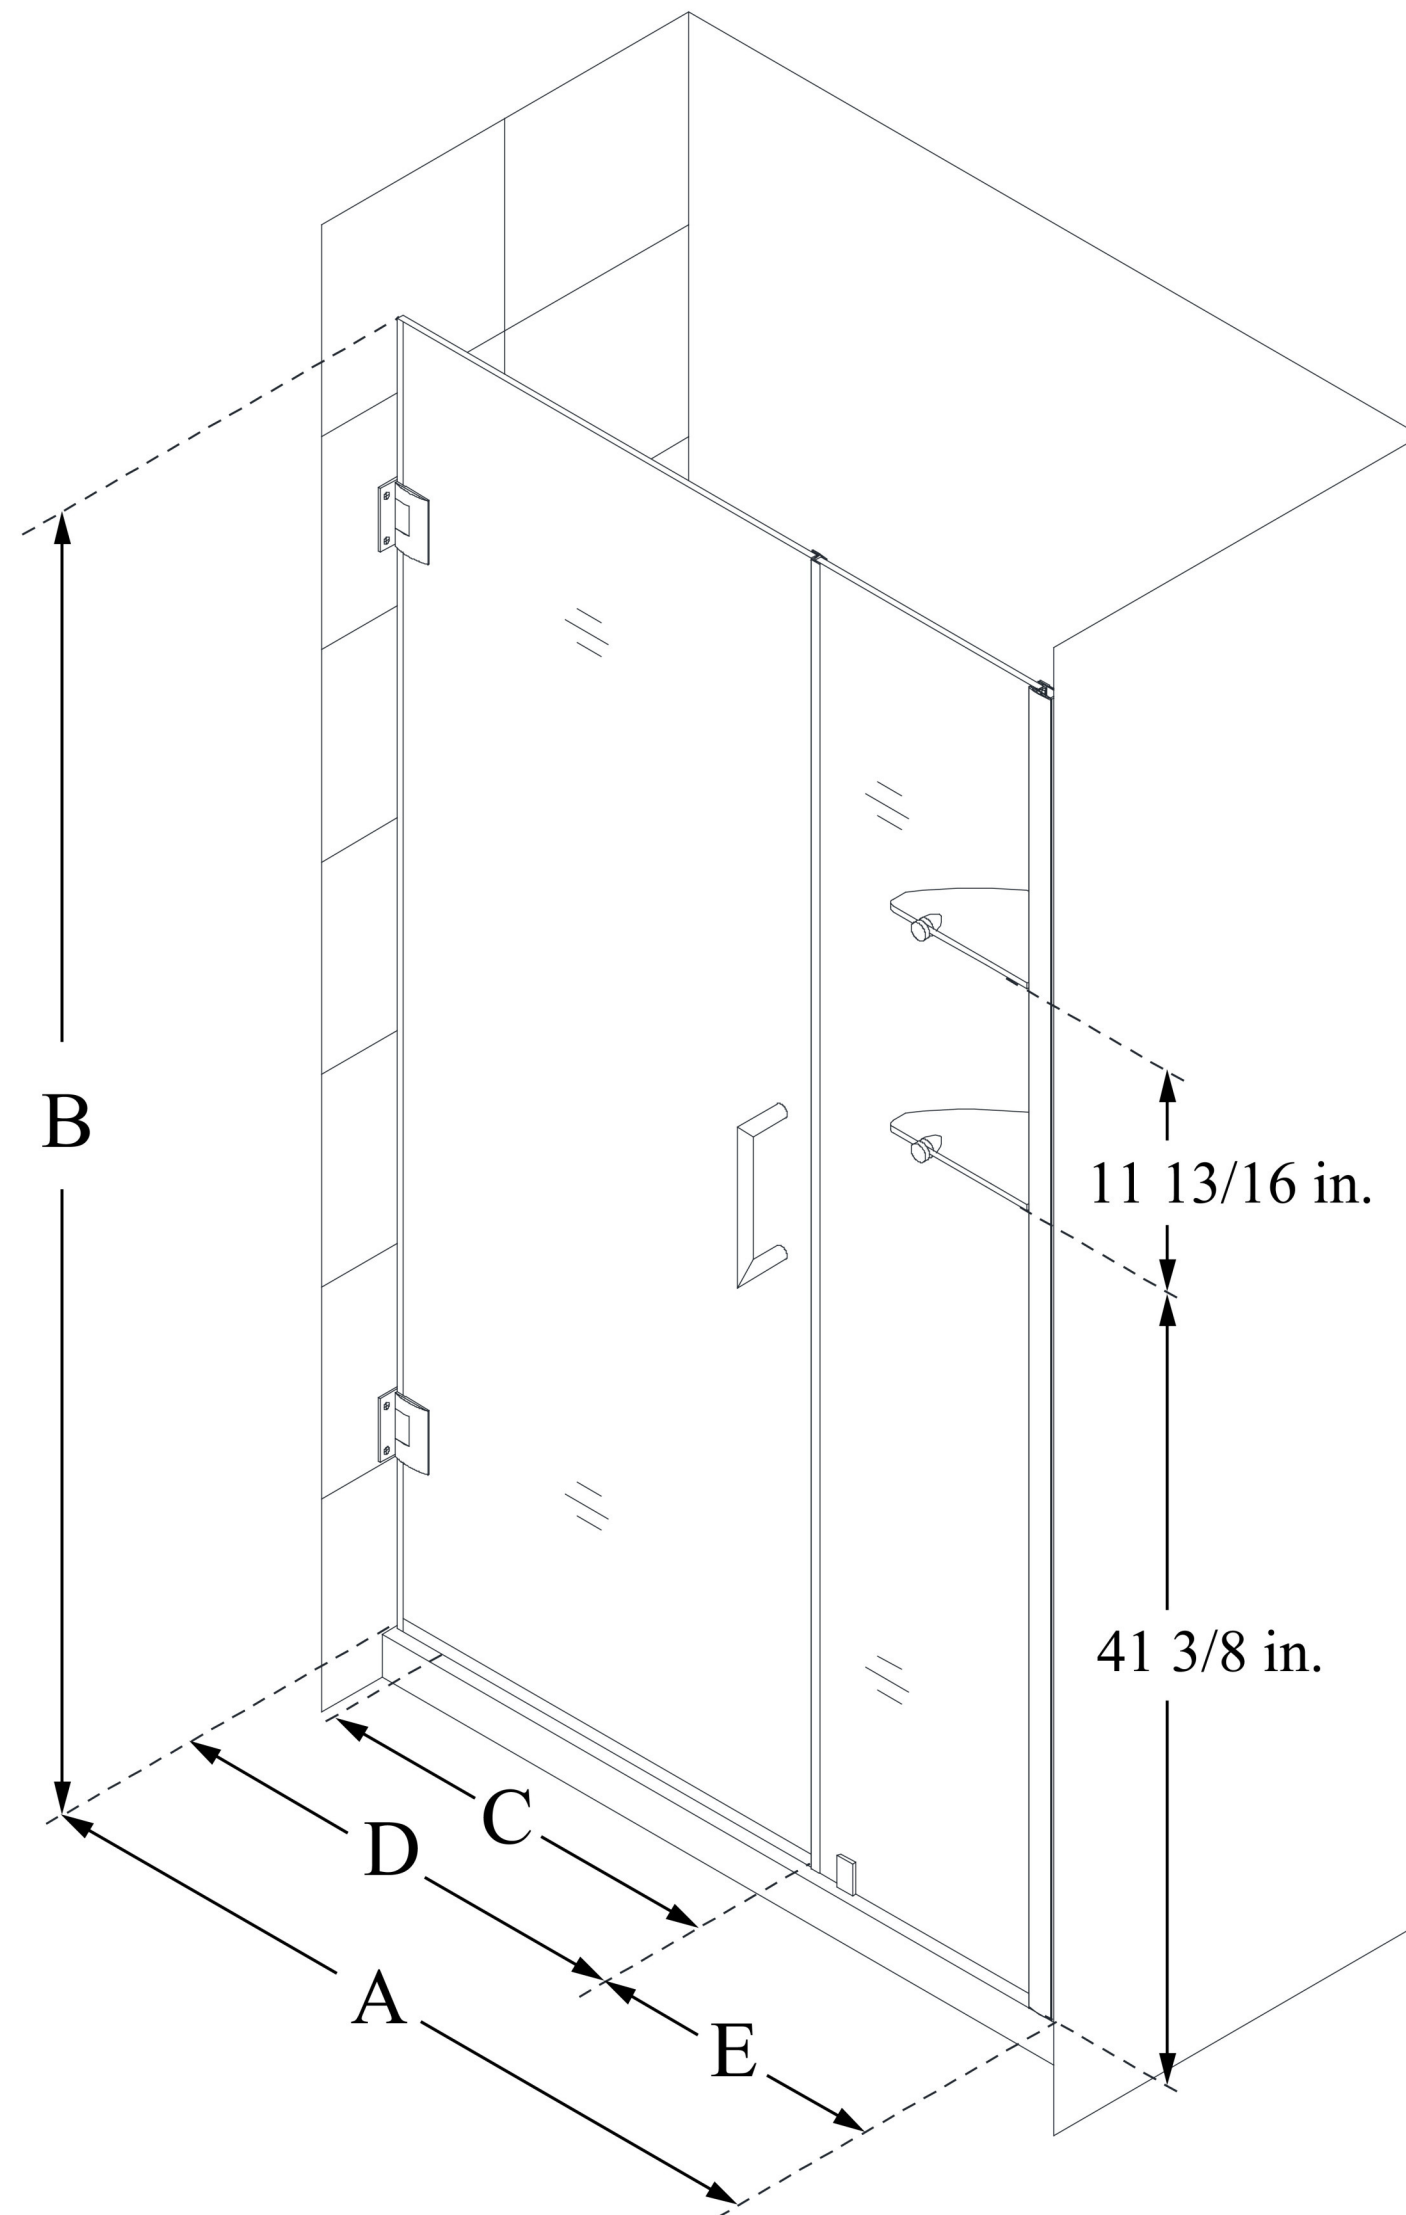

SHDR-20427210S

UNIDOOR

DreamLine Unidoor 42-43 in. W x
72 in. H Frameless Hinged Shower
Door with Shelves, Clear Glass

SWING DOOR

CONFIGURATION DIMENSIONS:

A: 42 - 43 in.

MODEL WIDTH

B: 72 in.

MODEL HEIGHT

C: 29 in.

ACCESS WIDTH

D: 30 in.

DOOR WIDTH

E: 12 in.

INLINE PANEL WIDTH

DreamLine reserves the right to update or modify the hardware or materials pictured without prior notice for the purpose of product improvement and customer satisfaction.