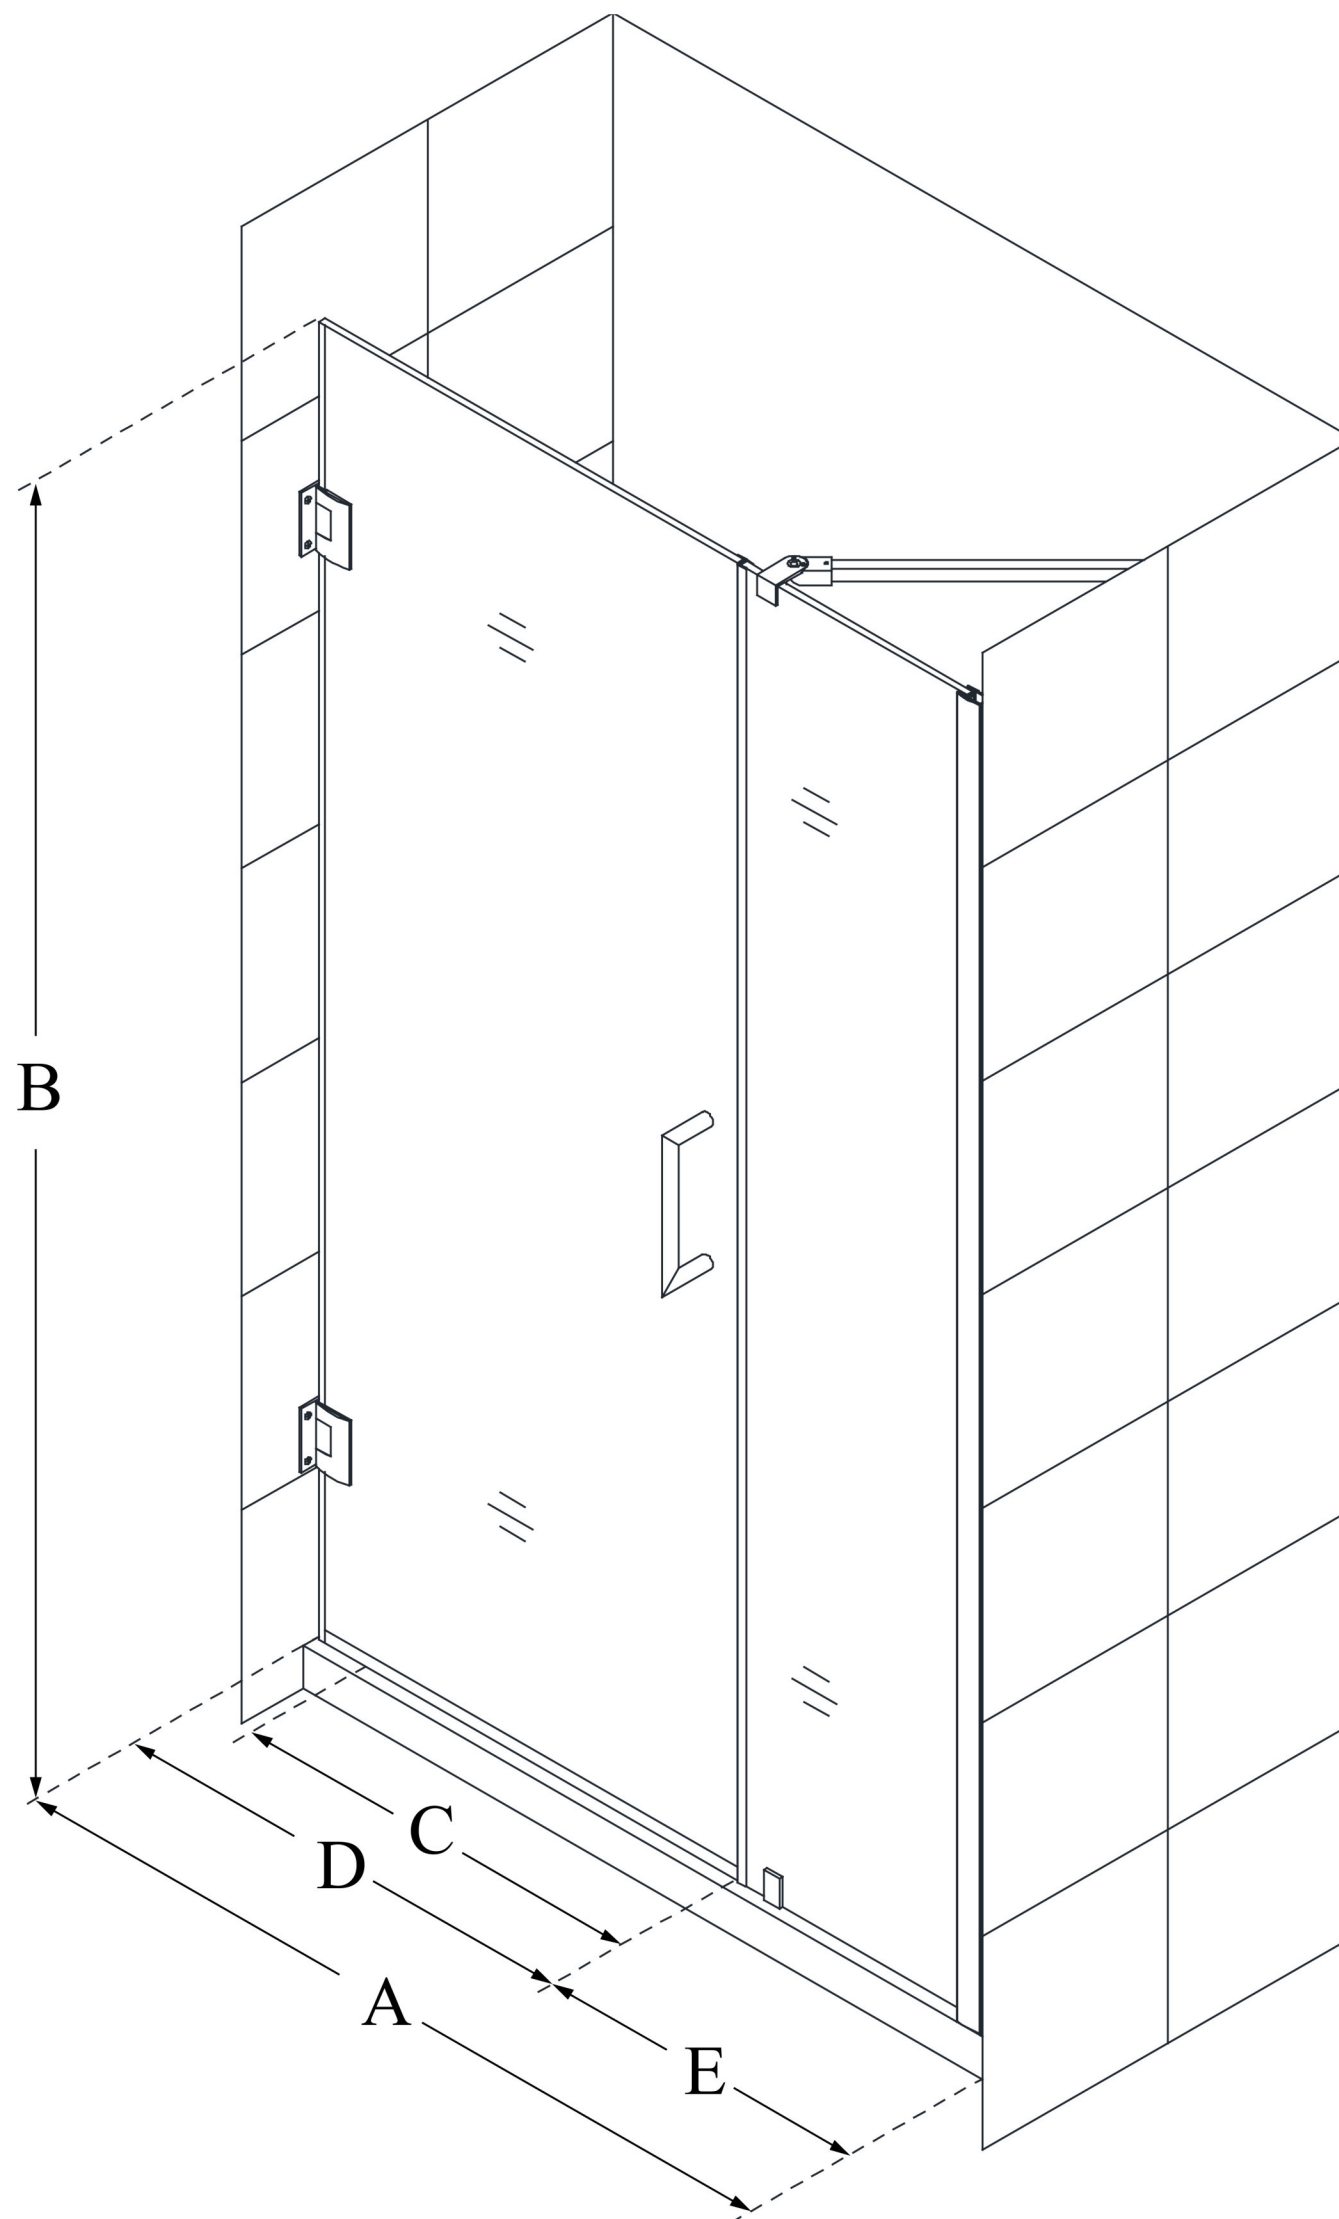

SHDR-20427210C

UNIDOOR

DreamLine Unidoor 42-43 in. W x
72 in. H Frameless Hinged Shower
Door with Support Arm, Clear
Glass

SWING DOOR

CONFIGURATION DIMENSIONS:

A: 42 - 43 in.

MODEL WIDTH

B: 72 in.

MODEL HEIGHT

C: 23 in.

ACCESS WIDTH

D: 24 in.

DOOR WIDTH

E: 18 in.

INLINE PANEL WIDTH

DreamLine reserves the right to update or modify the hardware or materials pictured without prior notice for the purpose of product improvement and customer satisfaction.