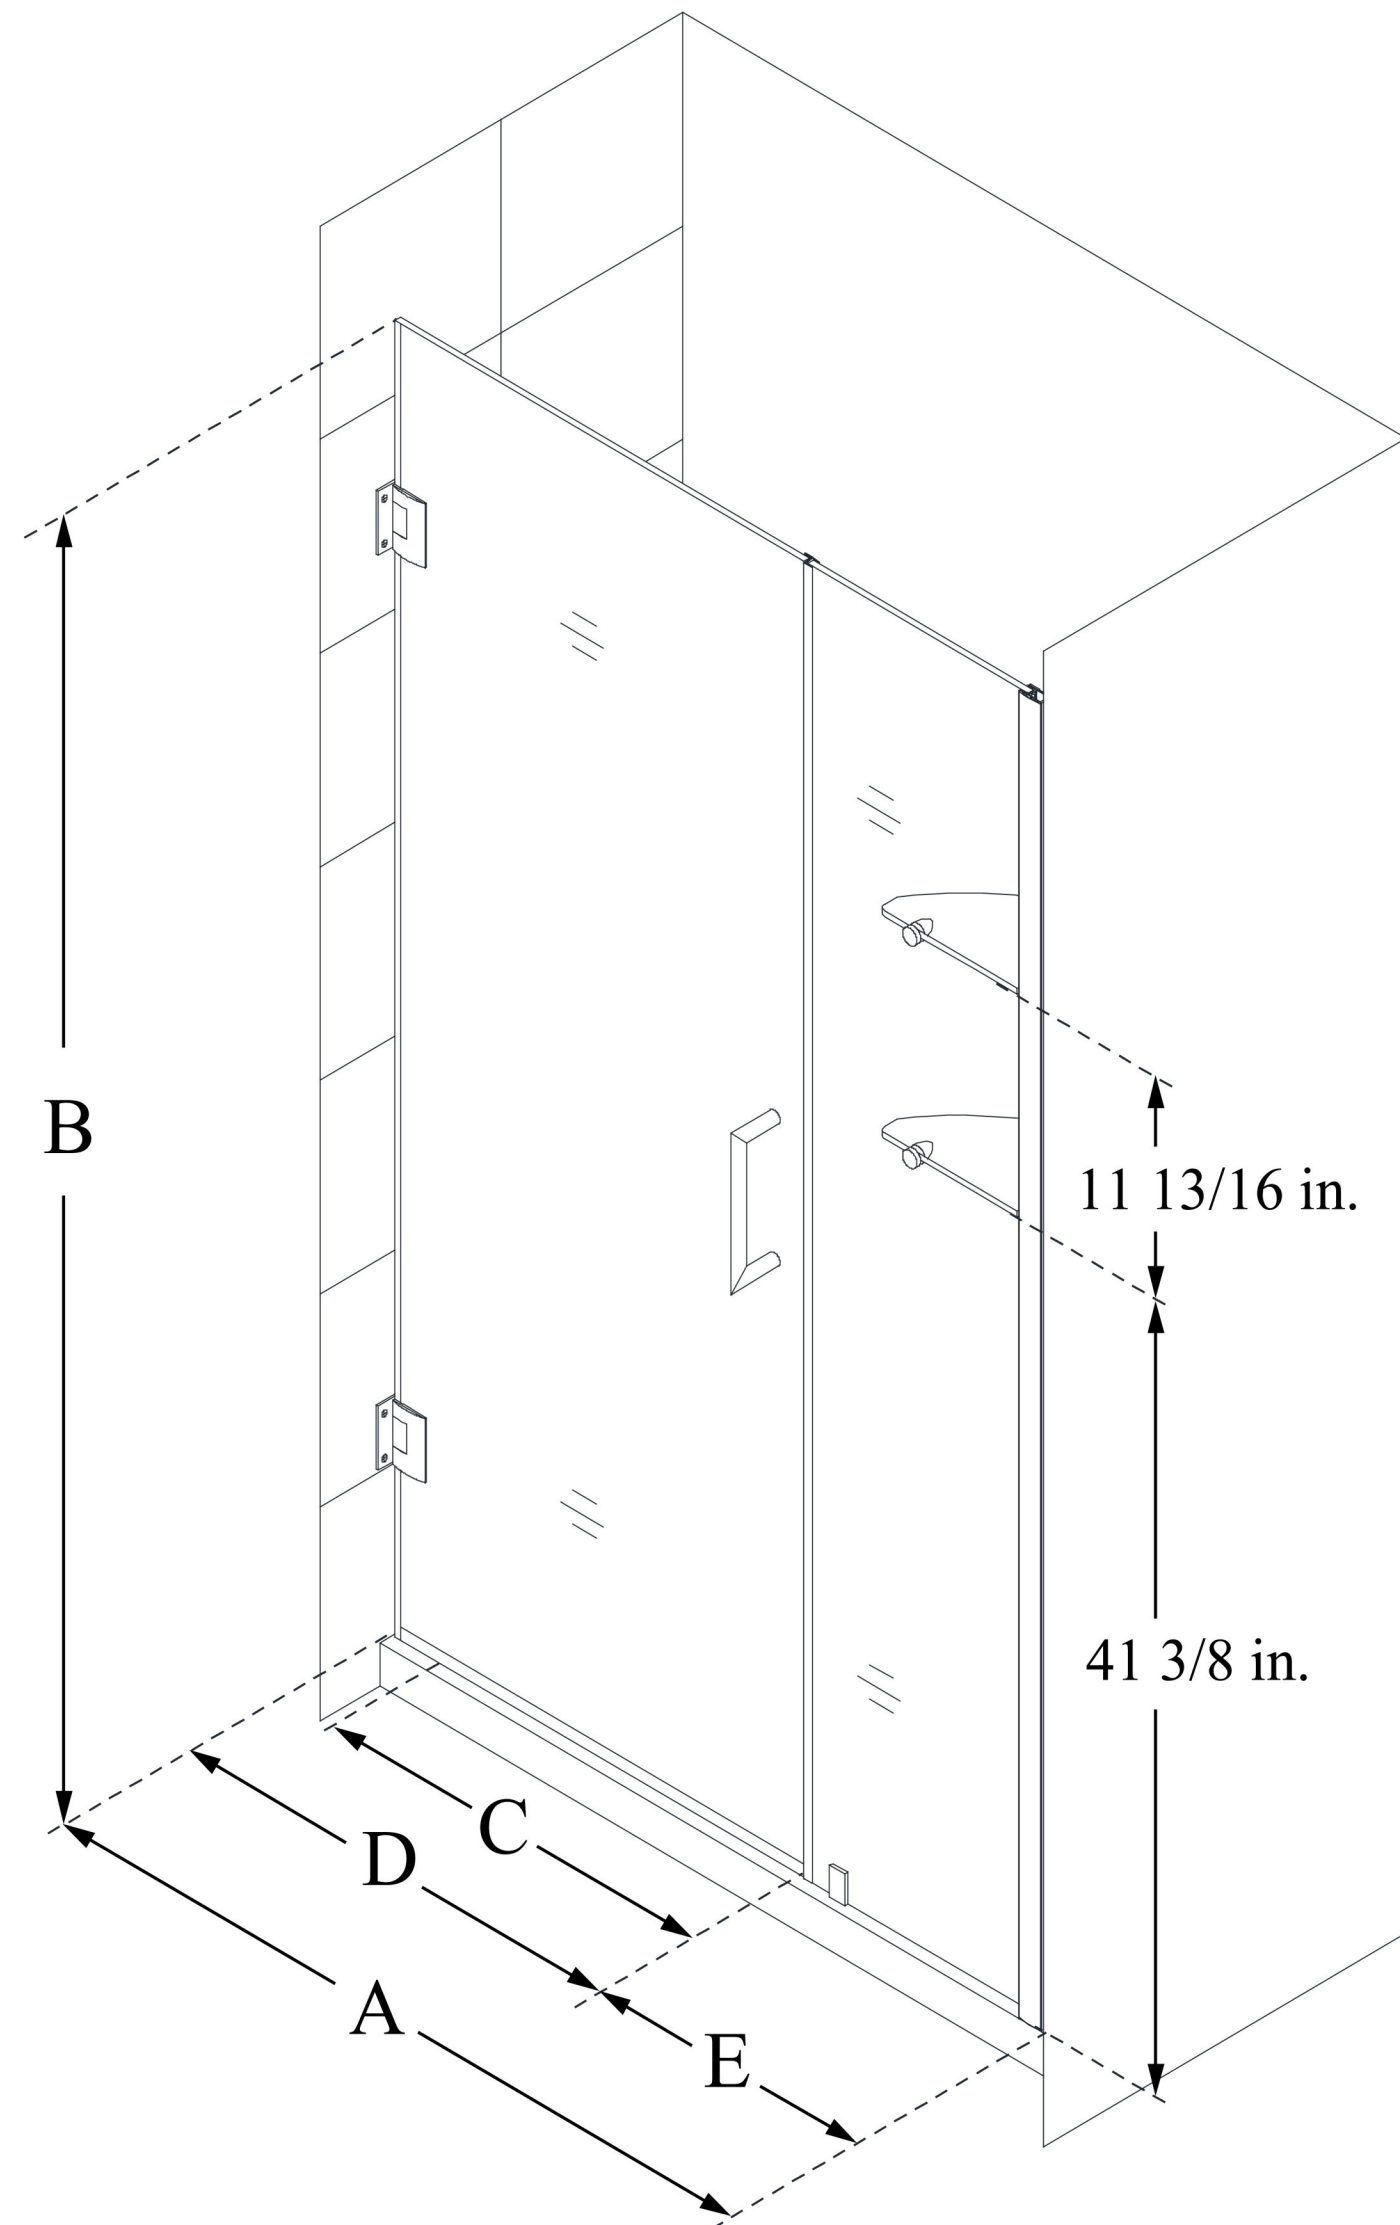

SHDR-20427210CS

UNIDOOR

DreamLine Unidoor 42-43 in. W x
72 in. H Frameless Hinged Shower
Door with Shelves, Clear Glass

PIVOT DOOR

CONFIGURATION DIMENSIONS:

A: 42 - 43 in.

MODEL WIDTH

B: 72 in.

MODEL HEIGHT

C: 23 in.

ACCESS WIDTH

D: 24 in.

DOOR WIDTH

E: 18 in.

INLINE PANEL WIDTH

DreamLine reserves the right to update or modify the hardware or materials pictured without prior notice for the purpose of product improvement and customer satisfaction.