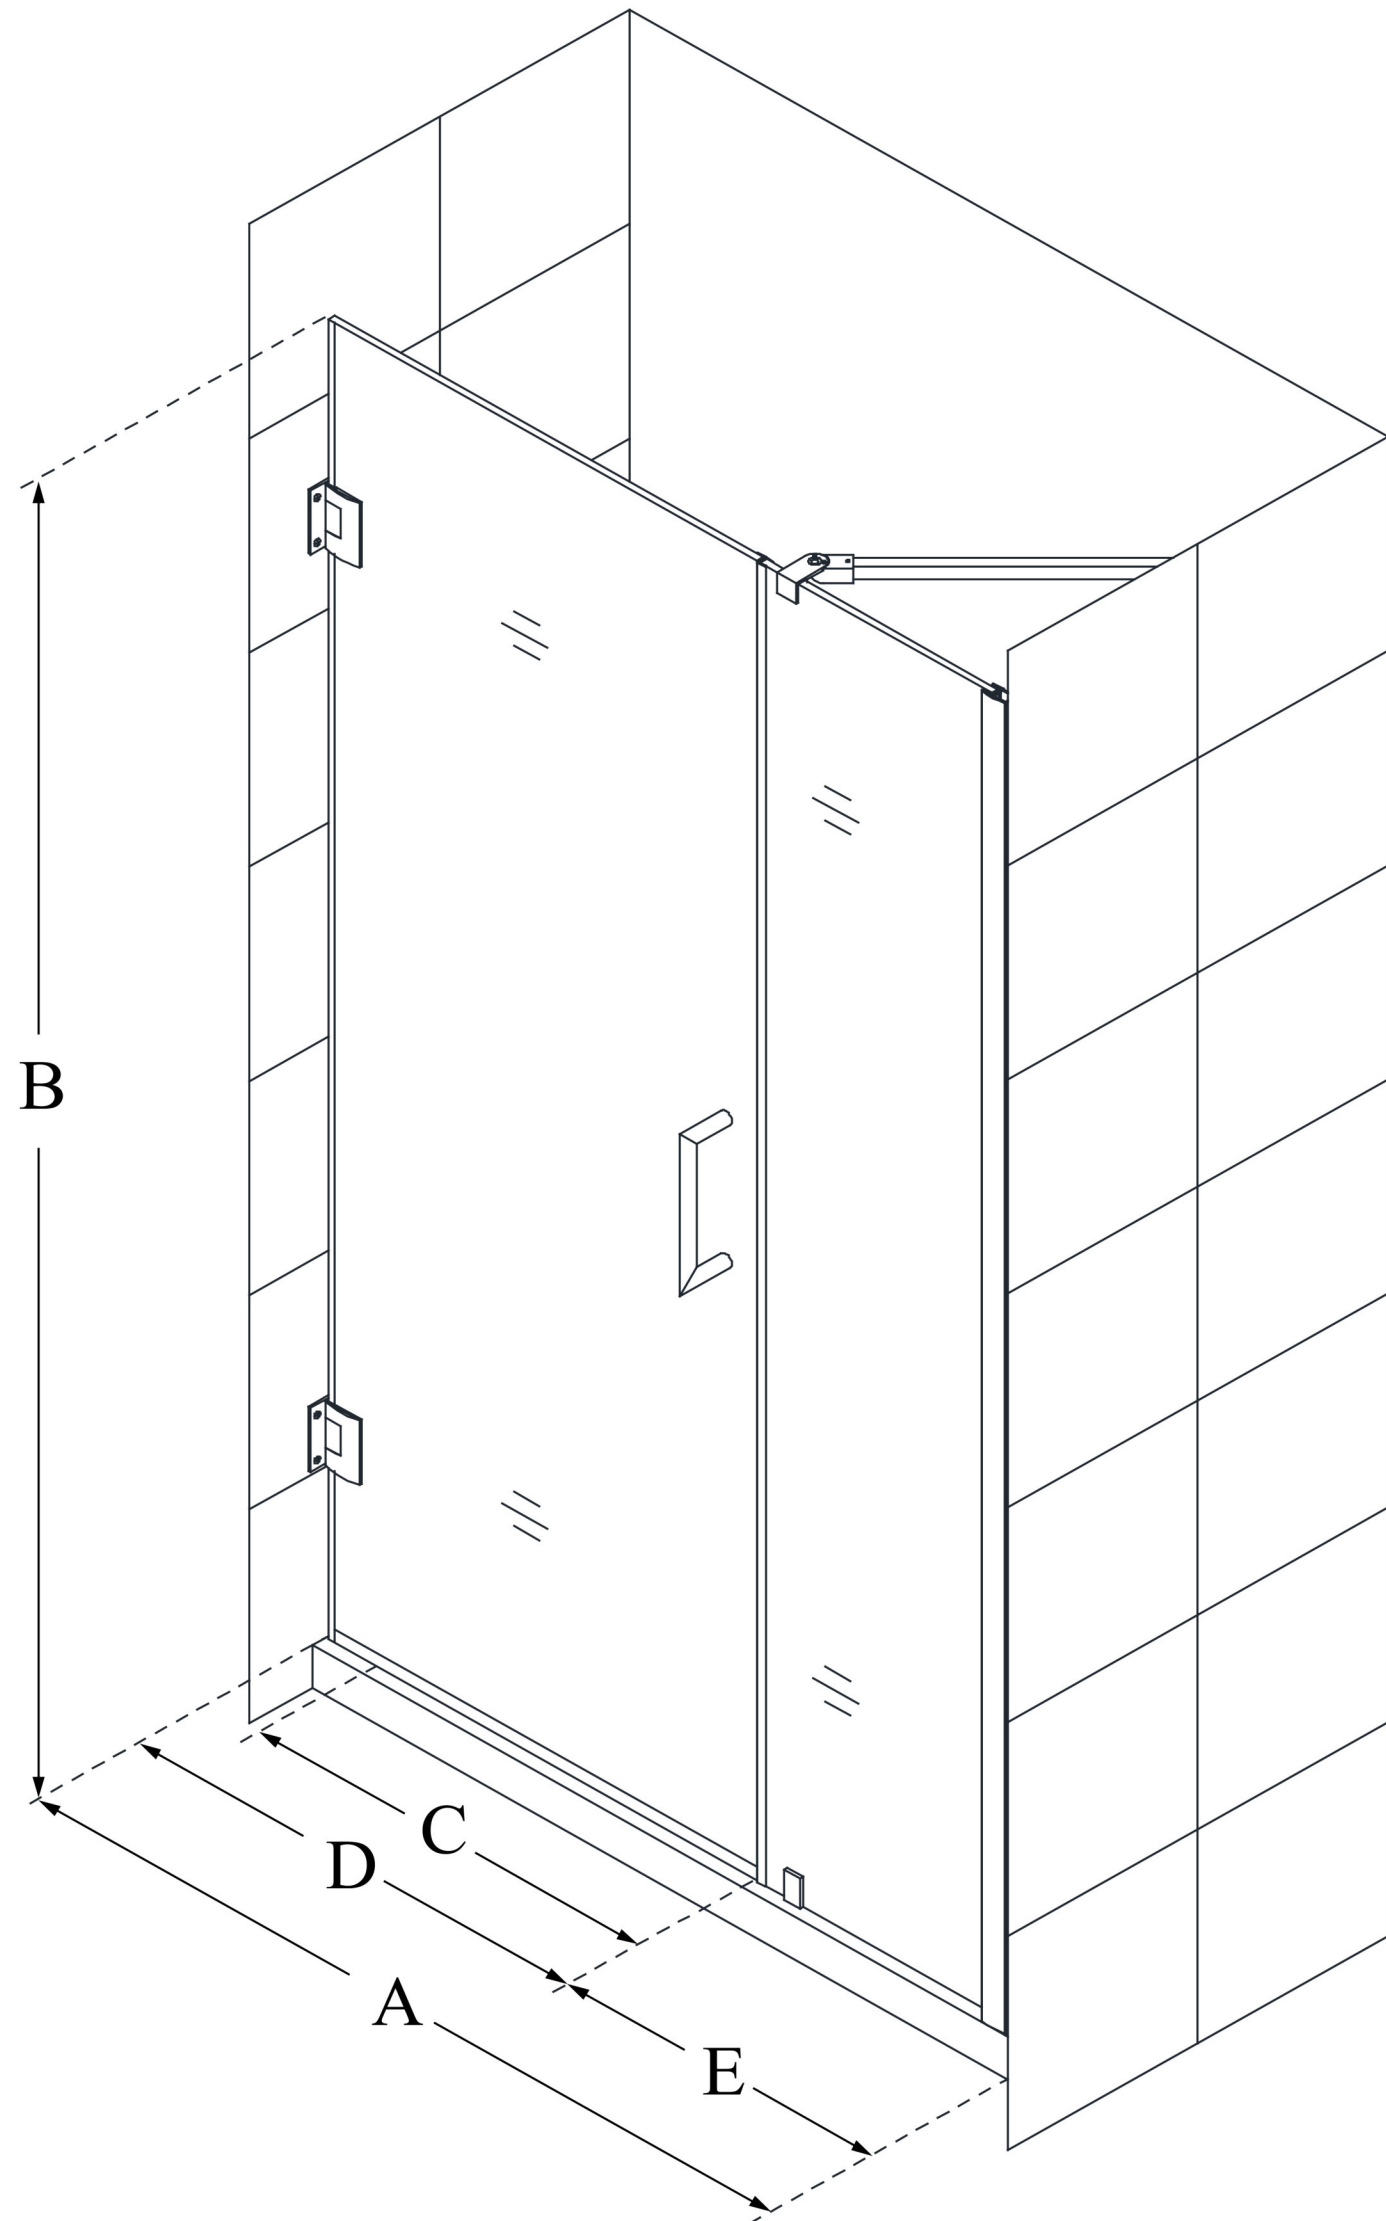

SHDR-20417210

UNIDOOR

DreamLine Unidoor 41-42 in. W x
72 in. H Frameless Hinged Shower
Door with Support Arm, Clear
Glass

SWING DOOR

CONFIGURATION DIMENSIONS:

A: 41 - 42 in.

MODEL WIDTH

B: 72 in.

MODEL HEIGHT

C: 28 in.

ACCESS WIDTH

D: 29 in.

DOOR WIDTH

E: 12 in.

INLINE PANEL WIDTH

DreamLine reserves the right to update or modify the hardware or materials pictured without prior notice for the purpose of product improvement and customer satisfaction.