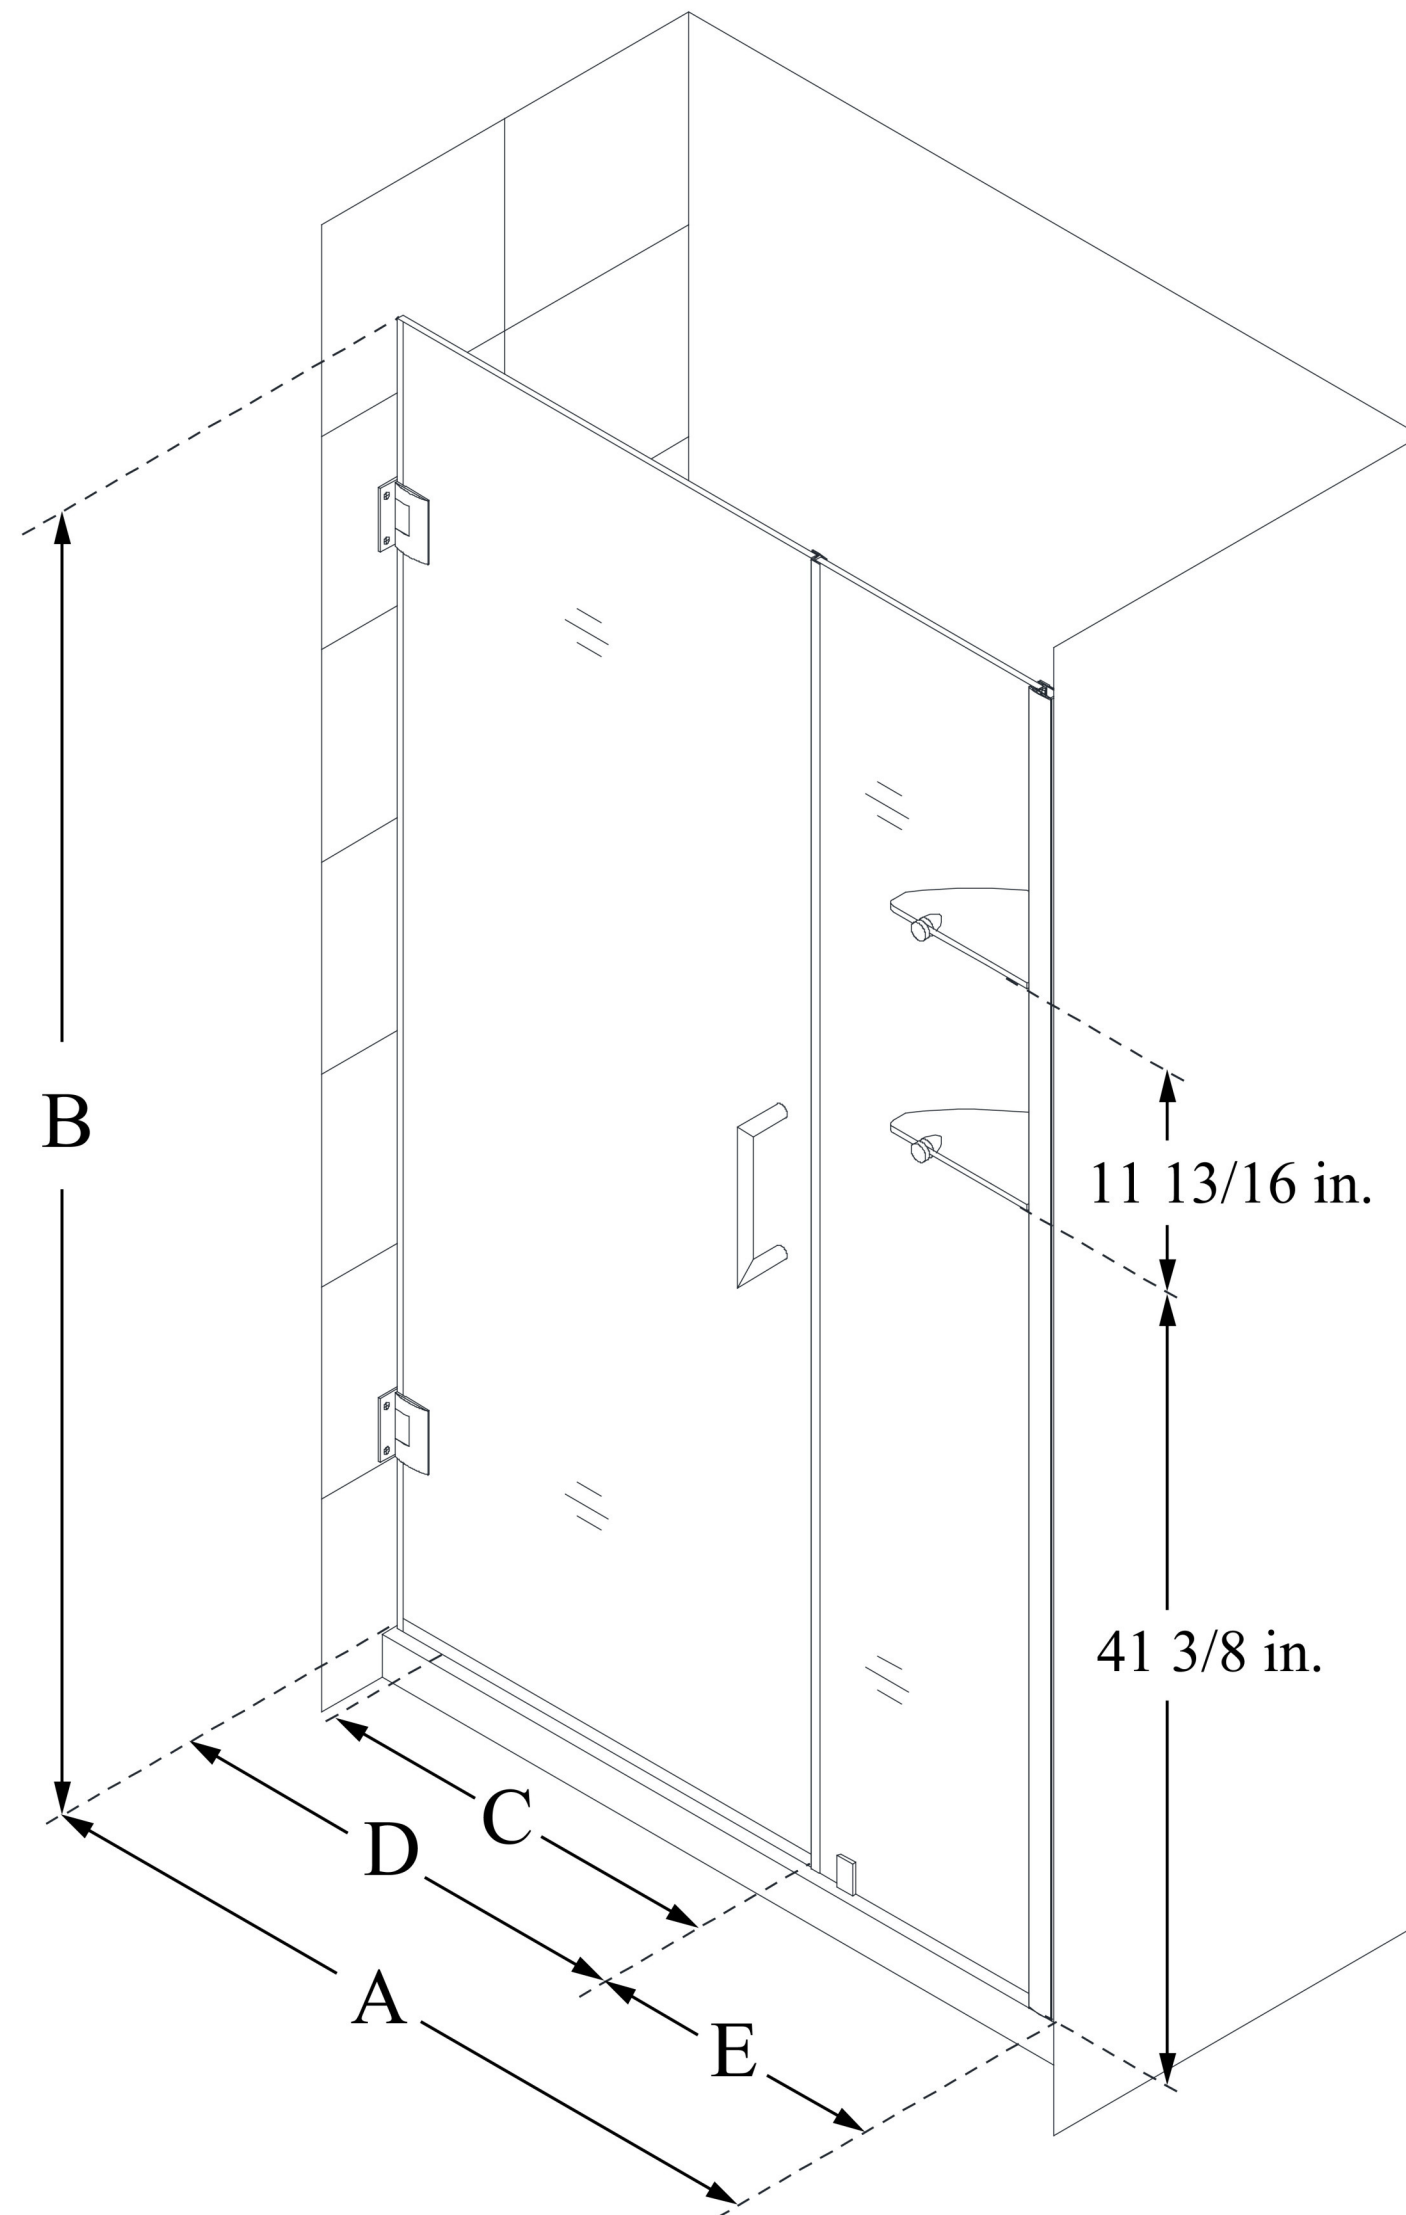

SHDR-20417210S

UNIDOOR

DreamLine Unidoor 41-42 in. W x
72 in. H Frameless Hinged Shower
Door with Shelves, Clear Glass

SWING DOOR

CONFIGURATION DIMENSIONS:

A: 41 - 42 in.

MODEL WIDTH

B: 72 in.

MODEL HEIGHT

C: 28 in.

ACCESS WIDTH

D: 29 in.

DOOR WIDTH

E: 12 in.

INLINE PANEL WIDTH

DreamLine reserves the right to update or modify the hardware or materials pictured without prior notice for the purpose of product improvement and customer satisfaction.