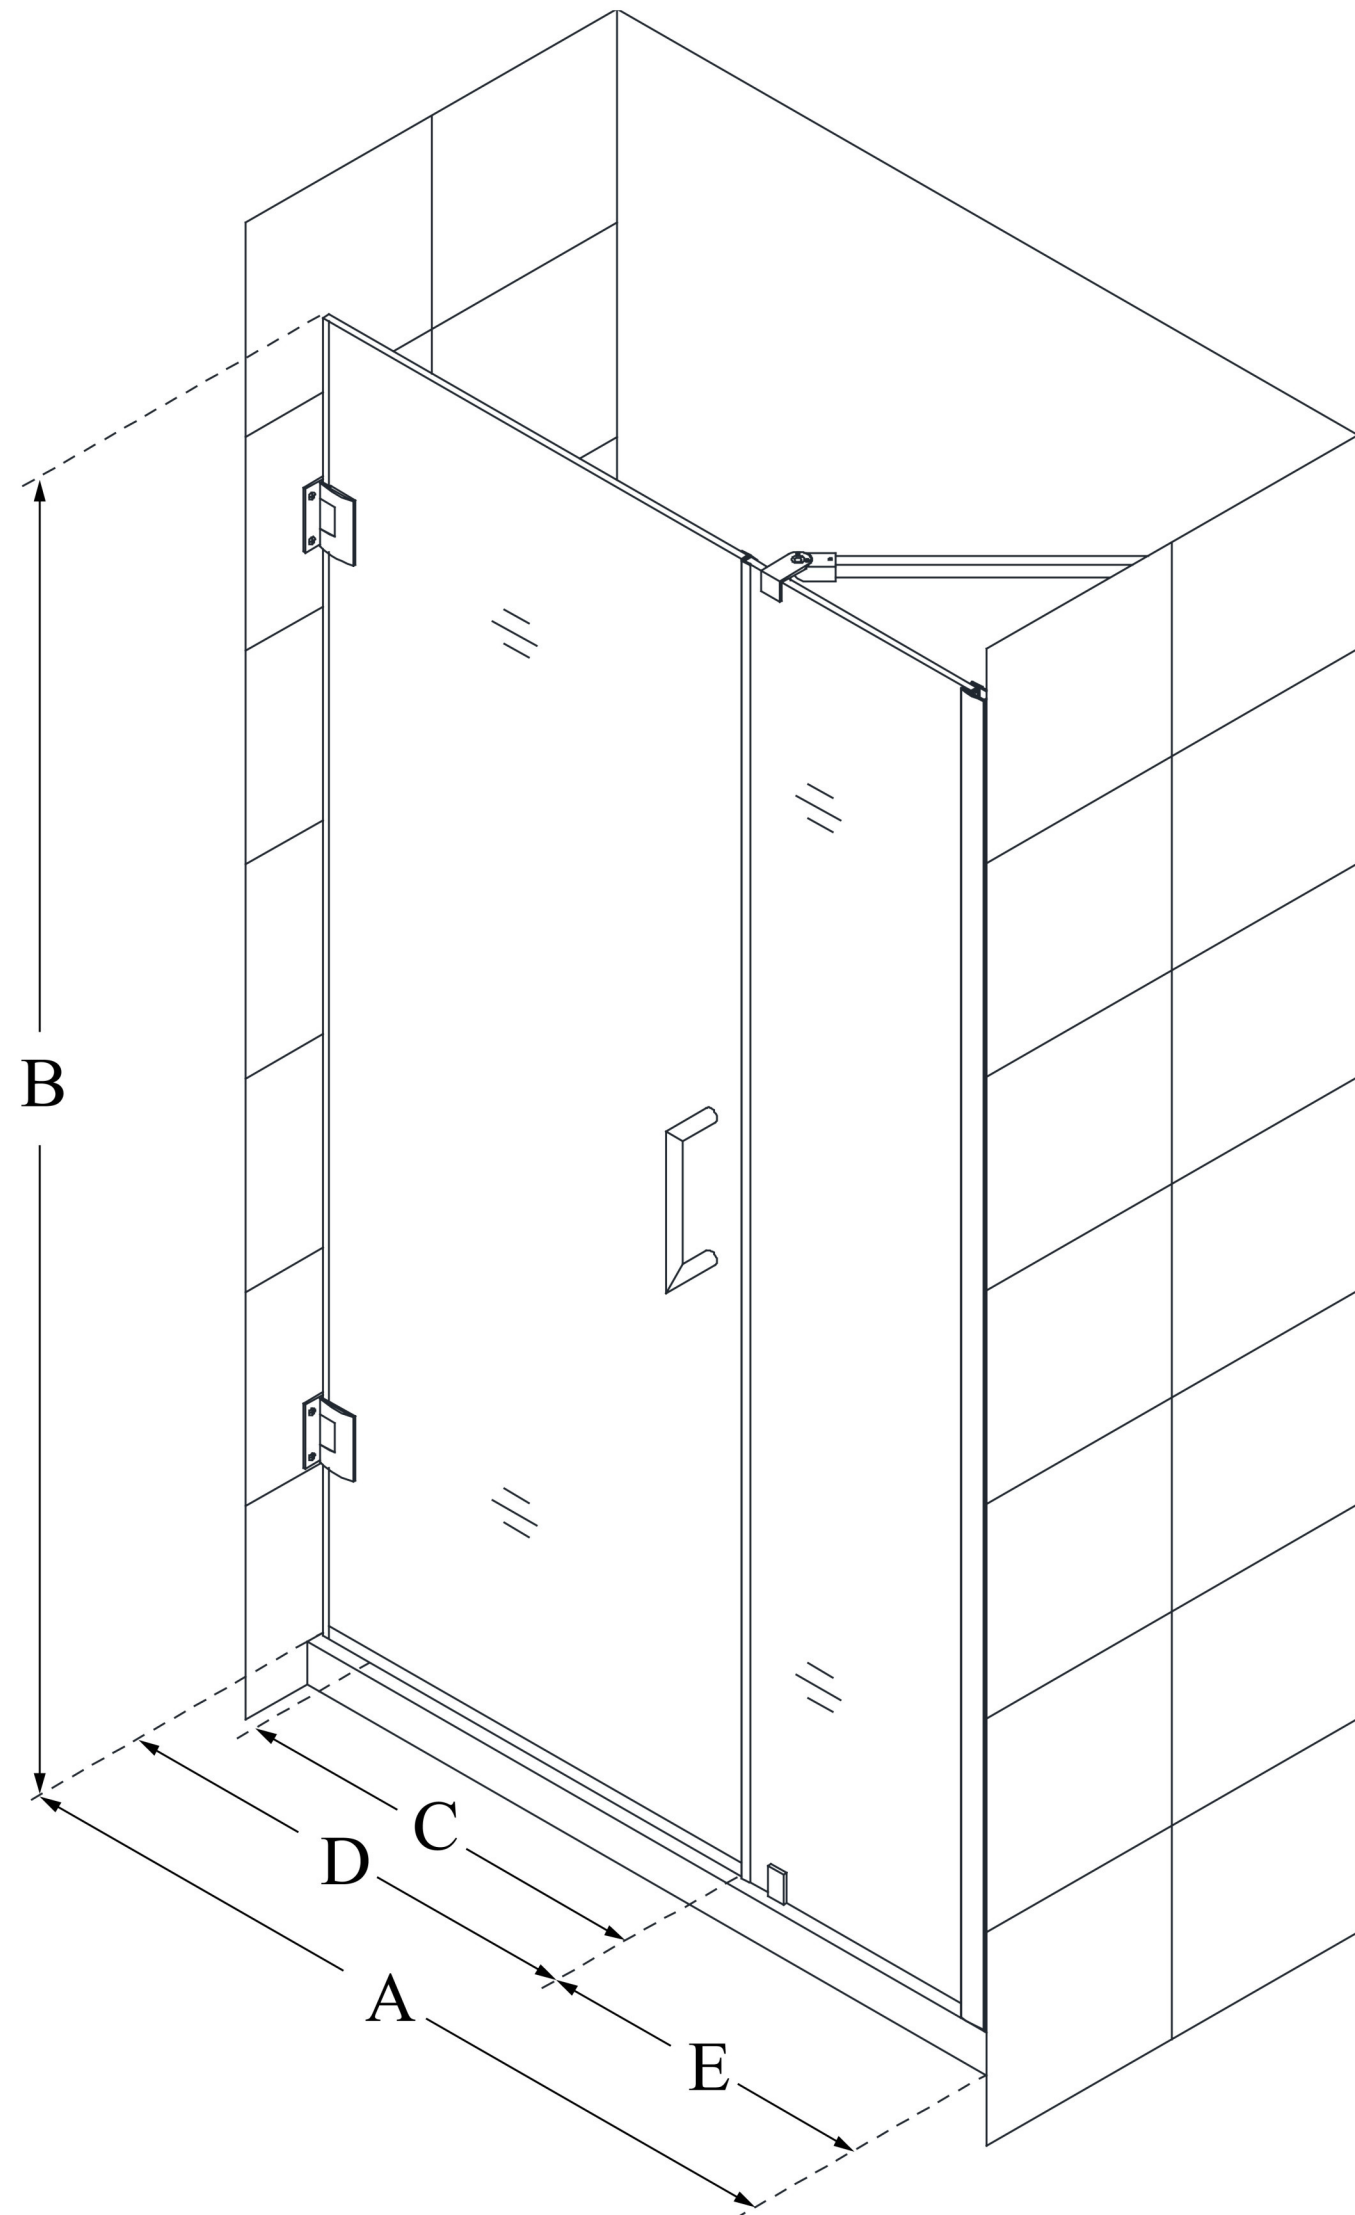

SHDR-20417210C

UNIDOOR

DreamLine Unidoor 41-42 in. W x
72 in. H Frameless Hinged Shower
Door with Support Arm, Clear
Glass

SWING DOOR

CONFIGURATION DIMENSIONS:

A: 41 - 42 in.

MODEL WIDTH

B: 72 in.

MODEL HEIGHT

C: 22 in.

ACCESS WIDTH

D: 23 in.

DOOR WIDTH

E: 18 in.

INLINE PANEL WIDTH

DreamLine reserves the right to update or modify the hardware or materials pictured without prior notice for the purpose of product improvement and customer satisfaction.