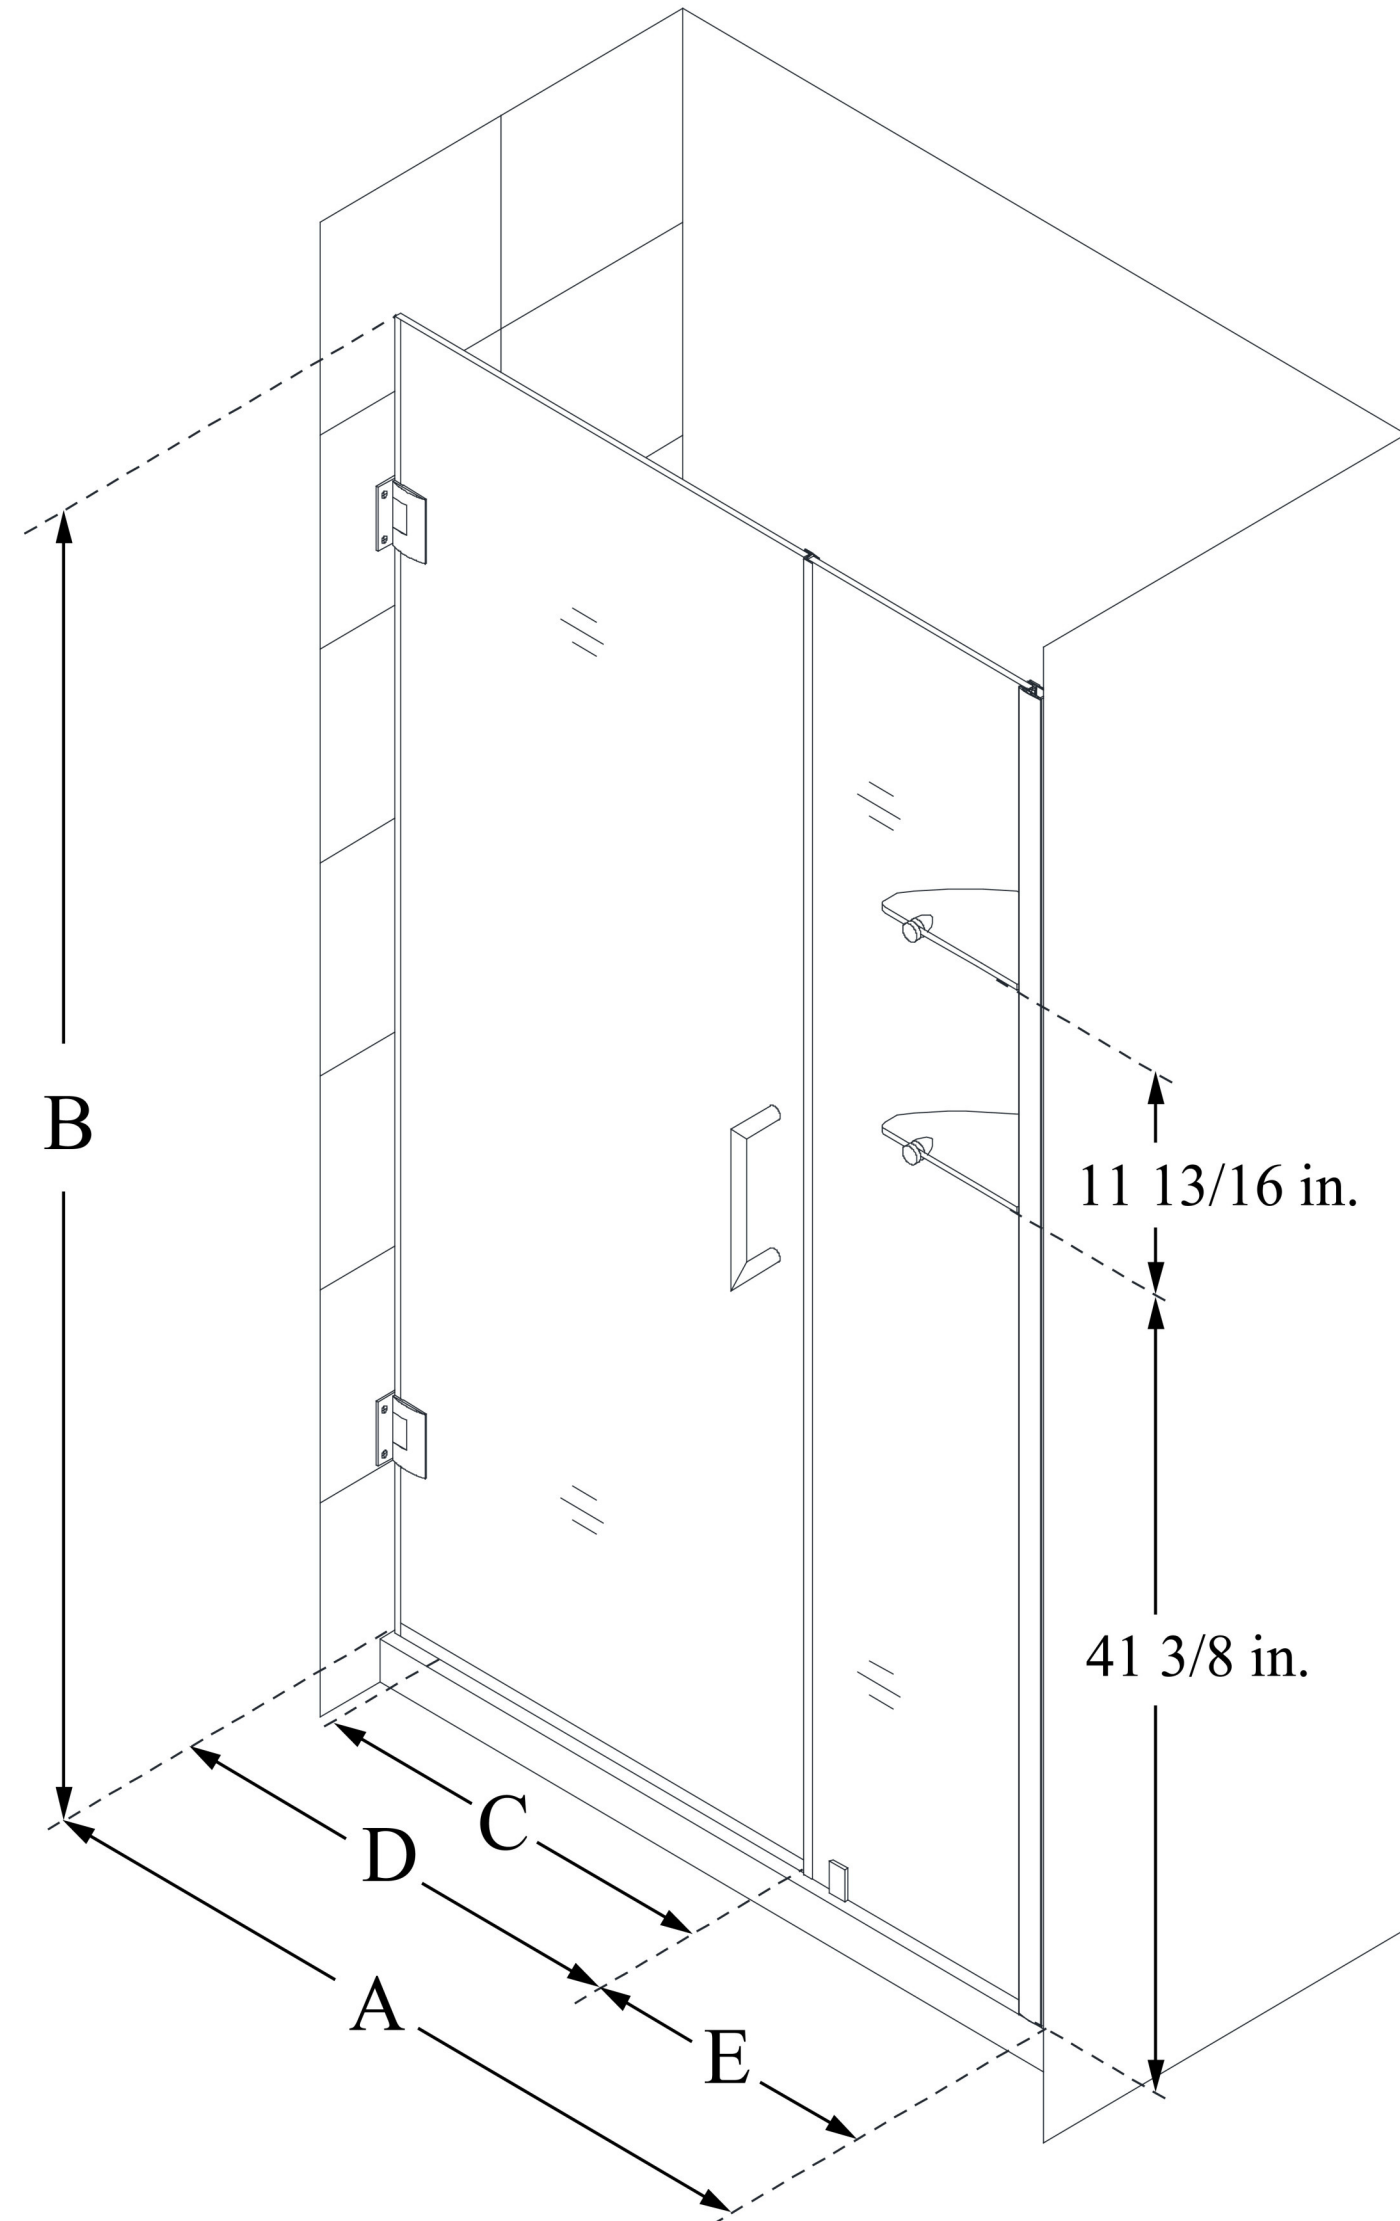

**SHDR-20417210CS**

**UNIDOOR**

DreamLine Unidoor 41-42 in. W x  
72 in. H Frameless Hinged Shower  
Door with Shelves, Clear Glass

**PIVOT DOOR**

**CONFIGURATION  
DIMENSIONS:**

**A: 41 - 42 in.**

MODEL WIDTH

**B: 72 in.**

MODEL HEIGHT

**C: 22 in.**

ACCESS WIDTH

**D: 23 in.**

DOOR WIDTH

**E: 18 in.**

INLINE PANEL WIDTH